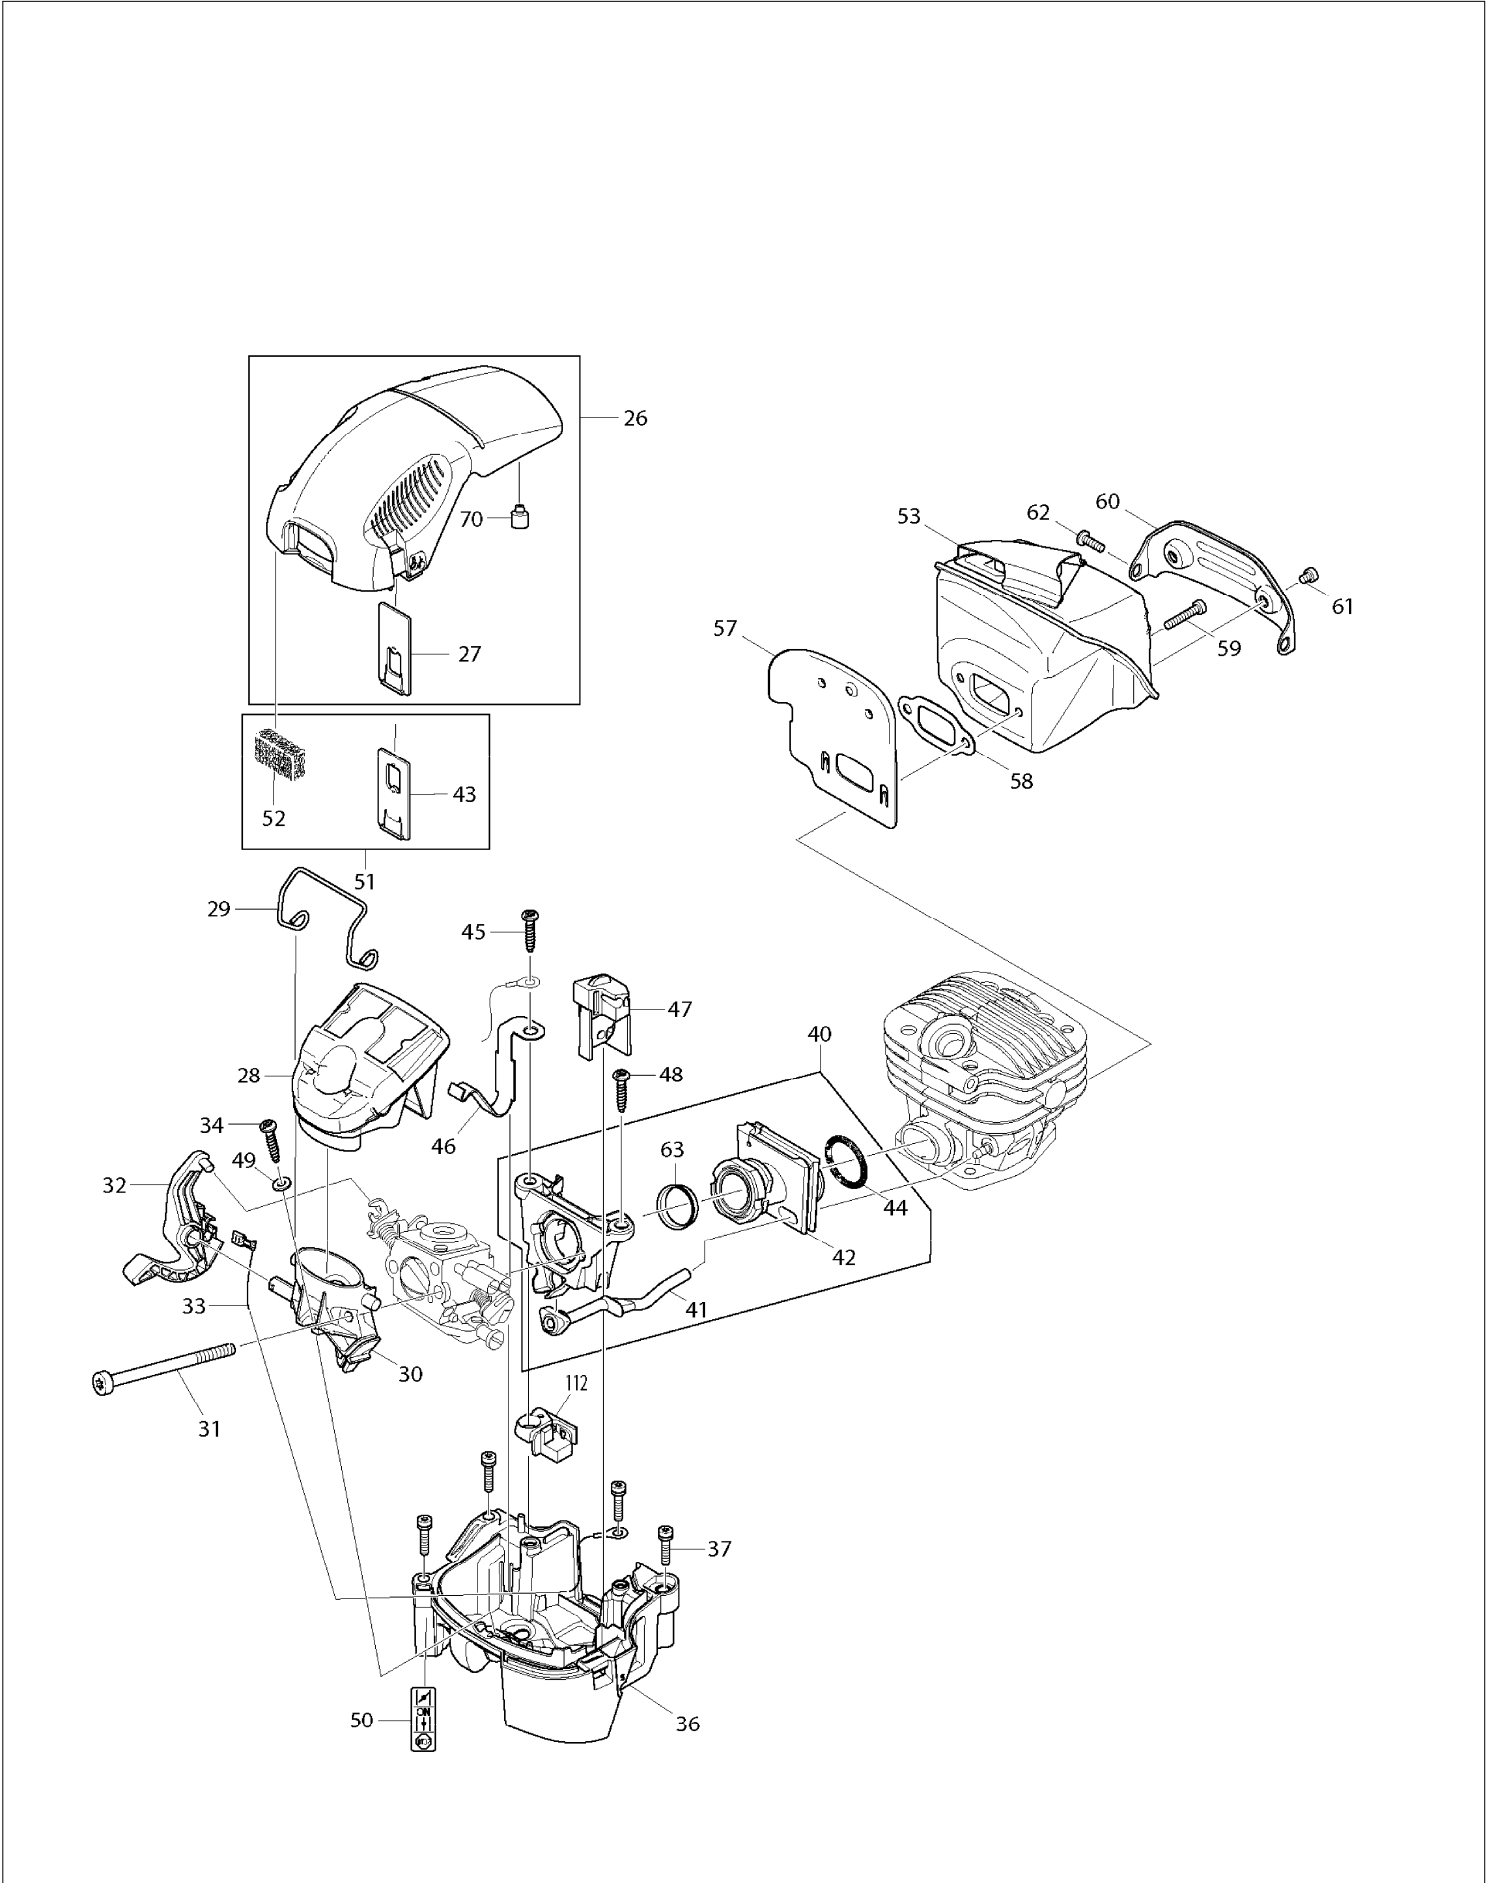

SERVICE DRAWING

MODEL NO. DCS5030