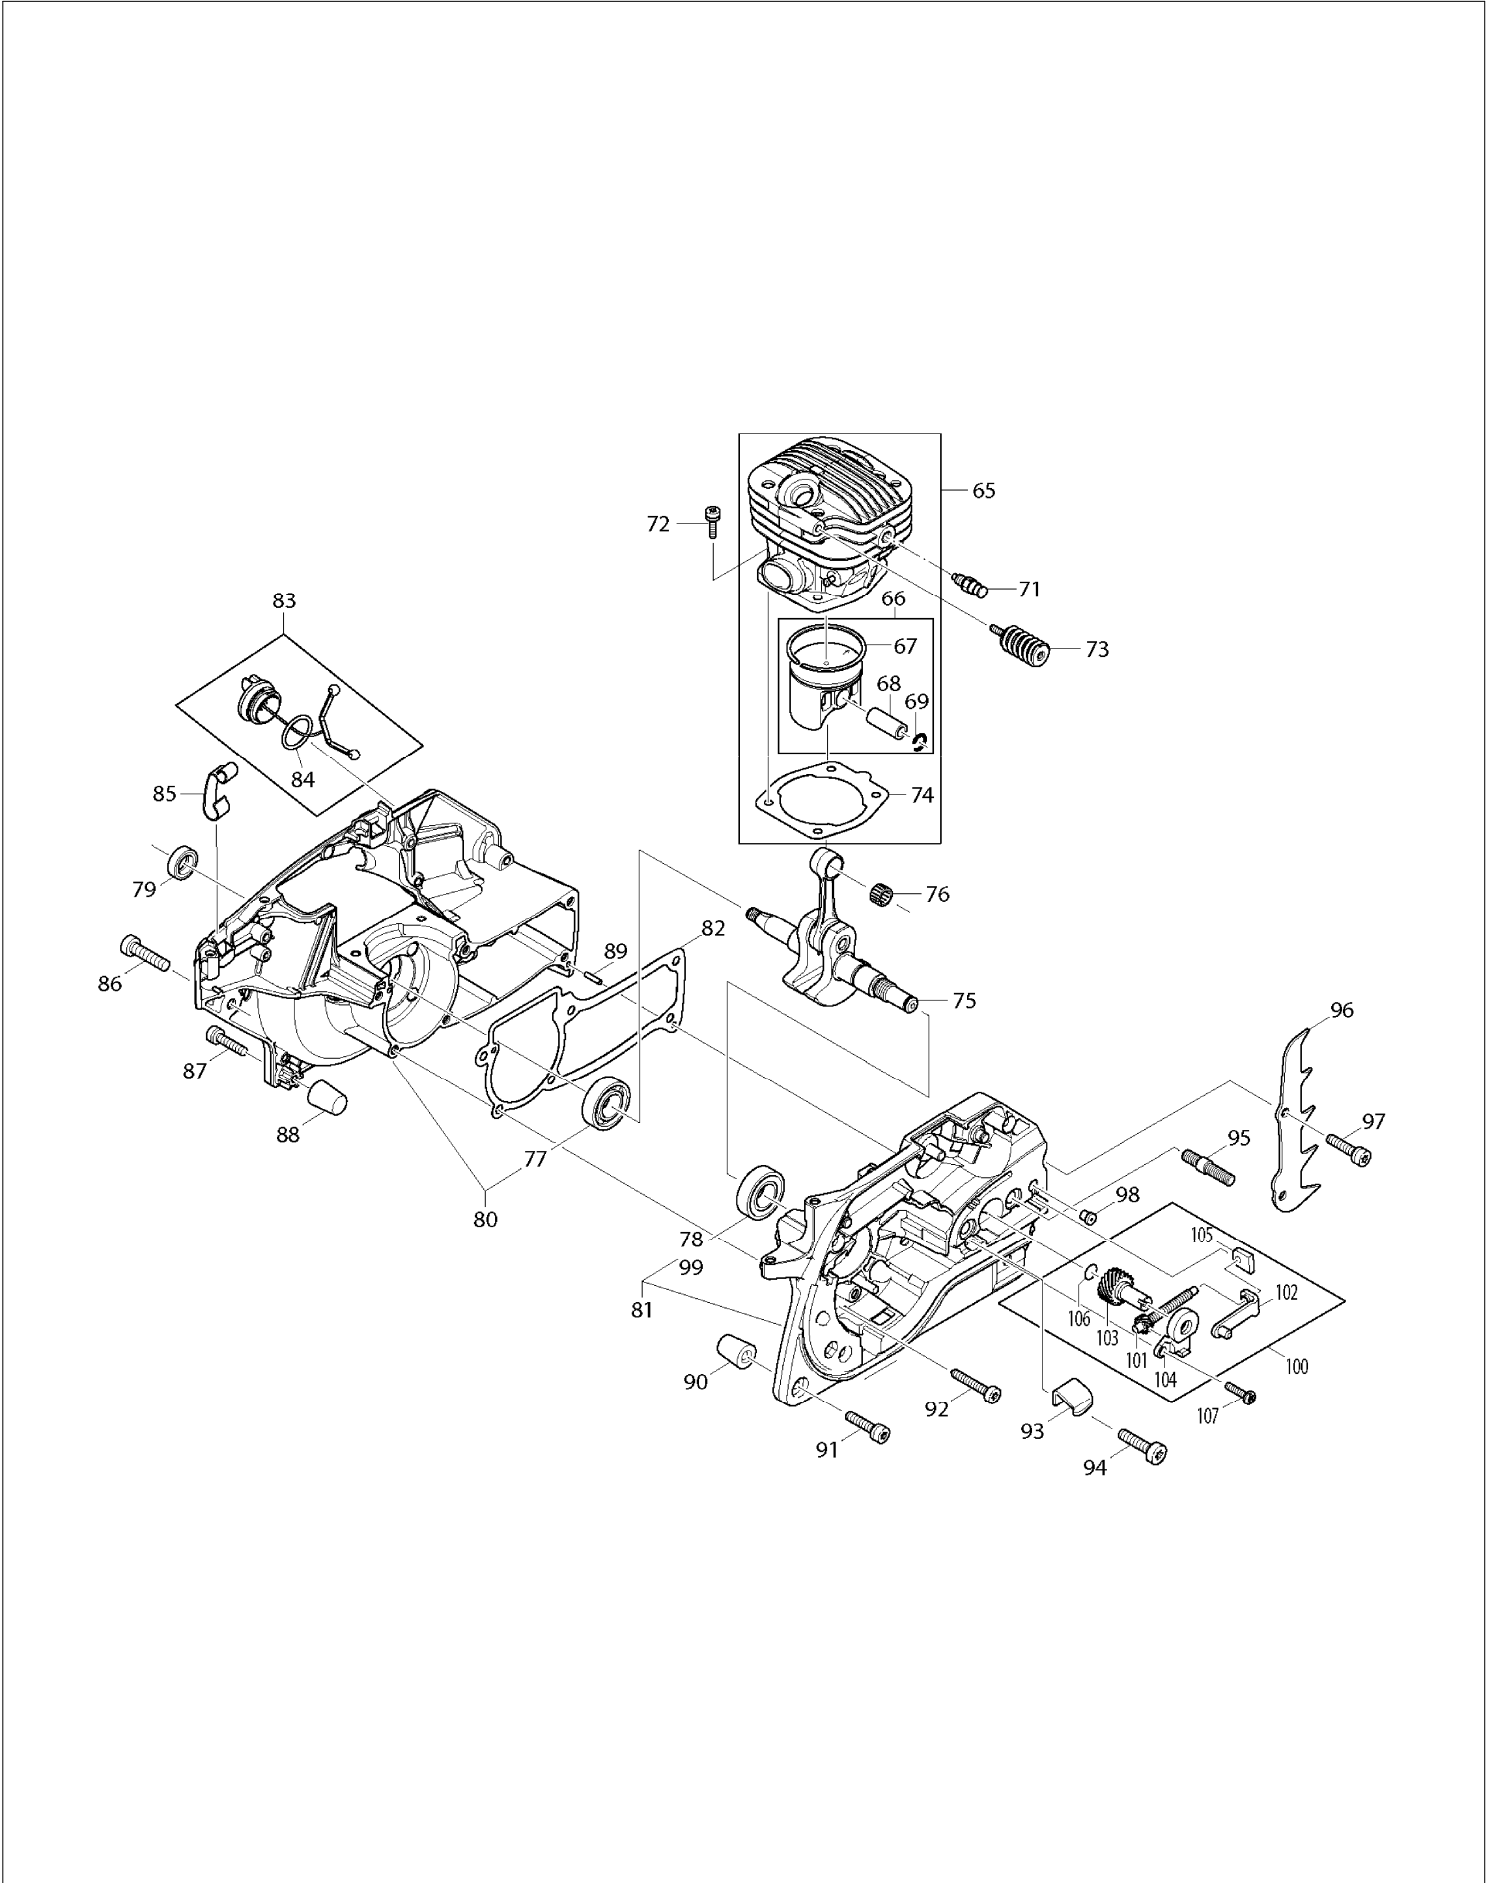

SERVICE DRAWING

MODEL NO. DCS5030