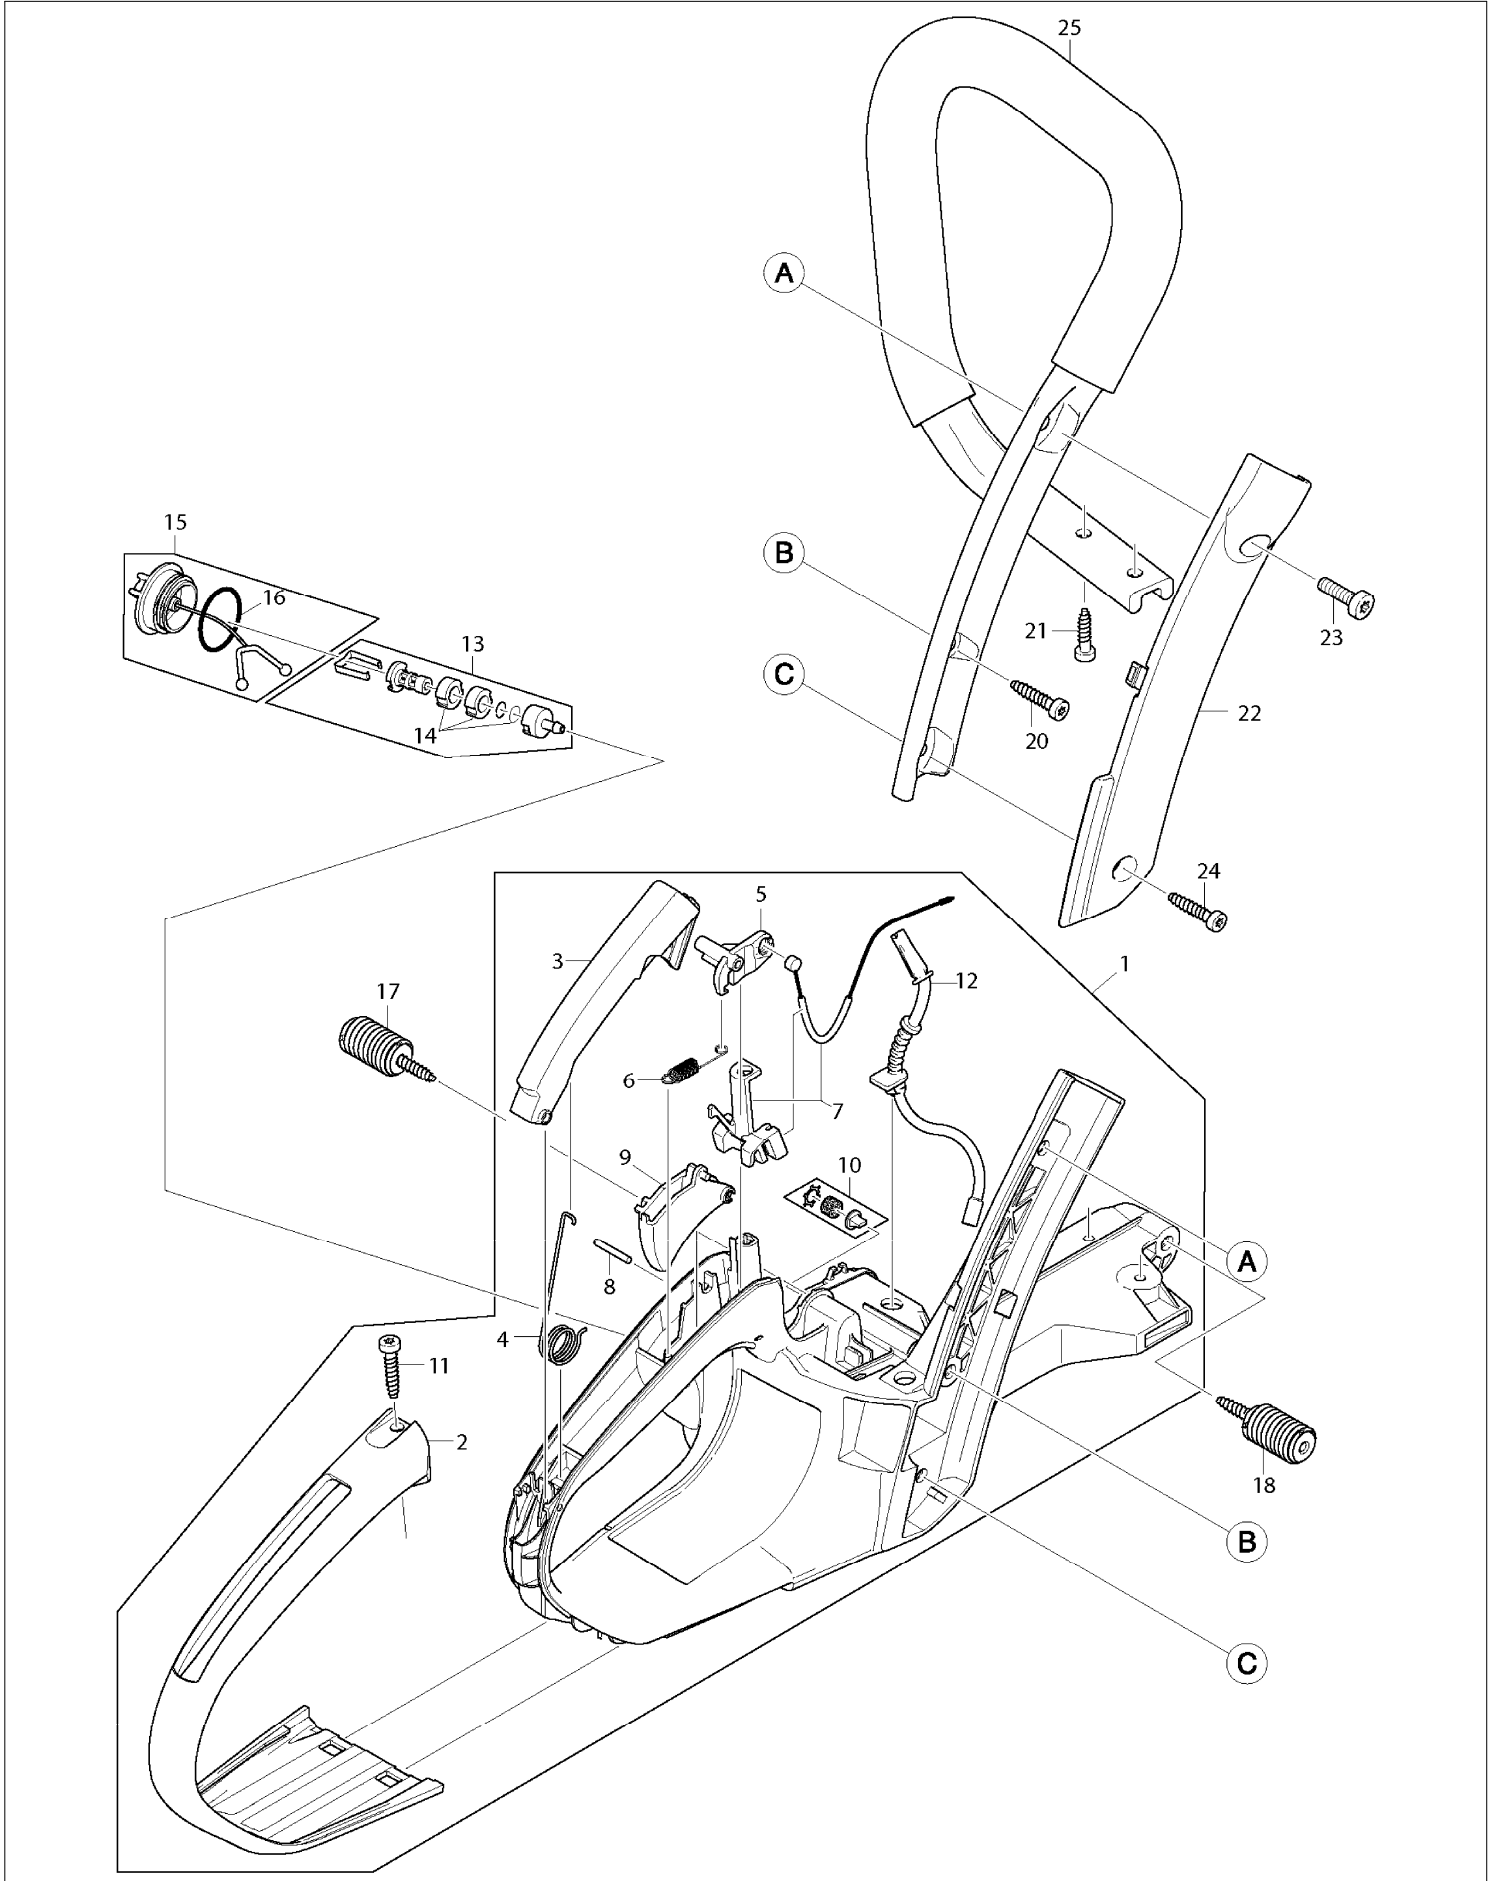

SERVICE DRAWING

MODEL NO. DCS5030