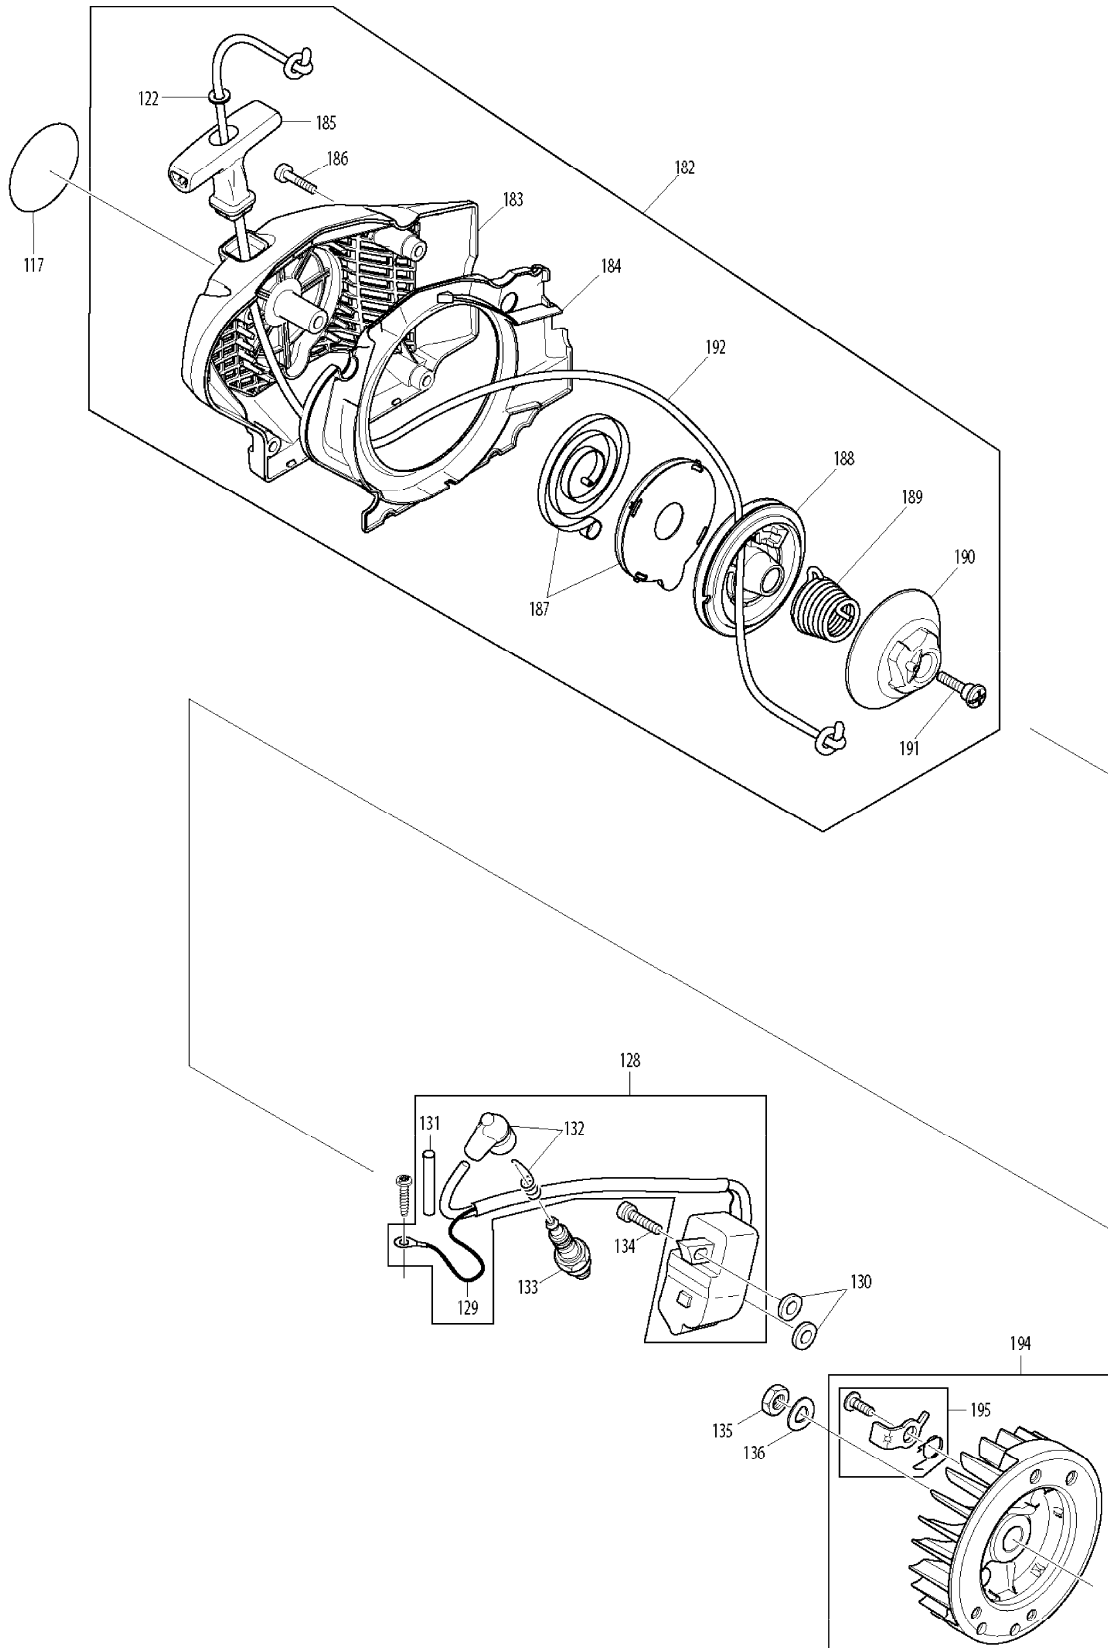

SERVICE DRAWING

MODEL NO. DCS5030