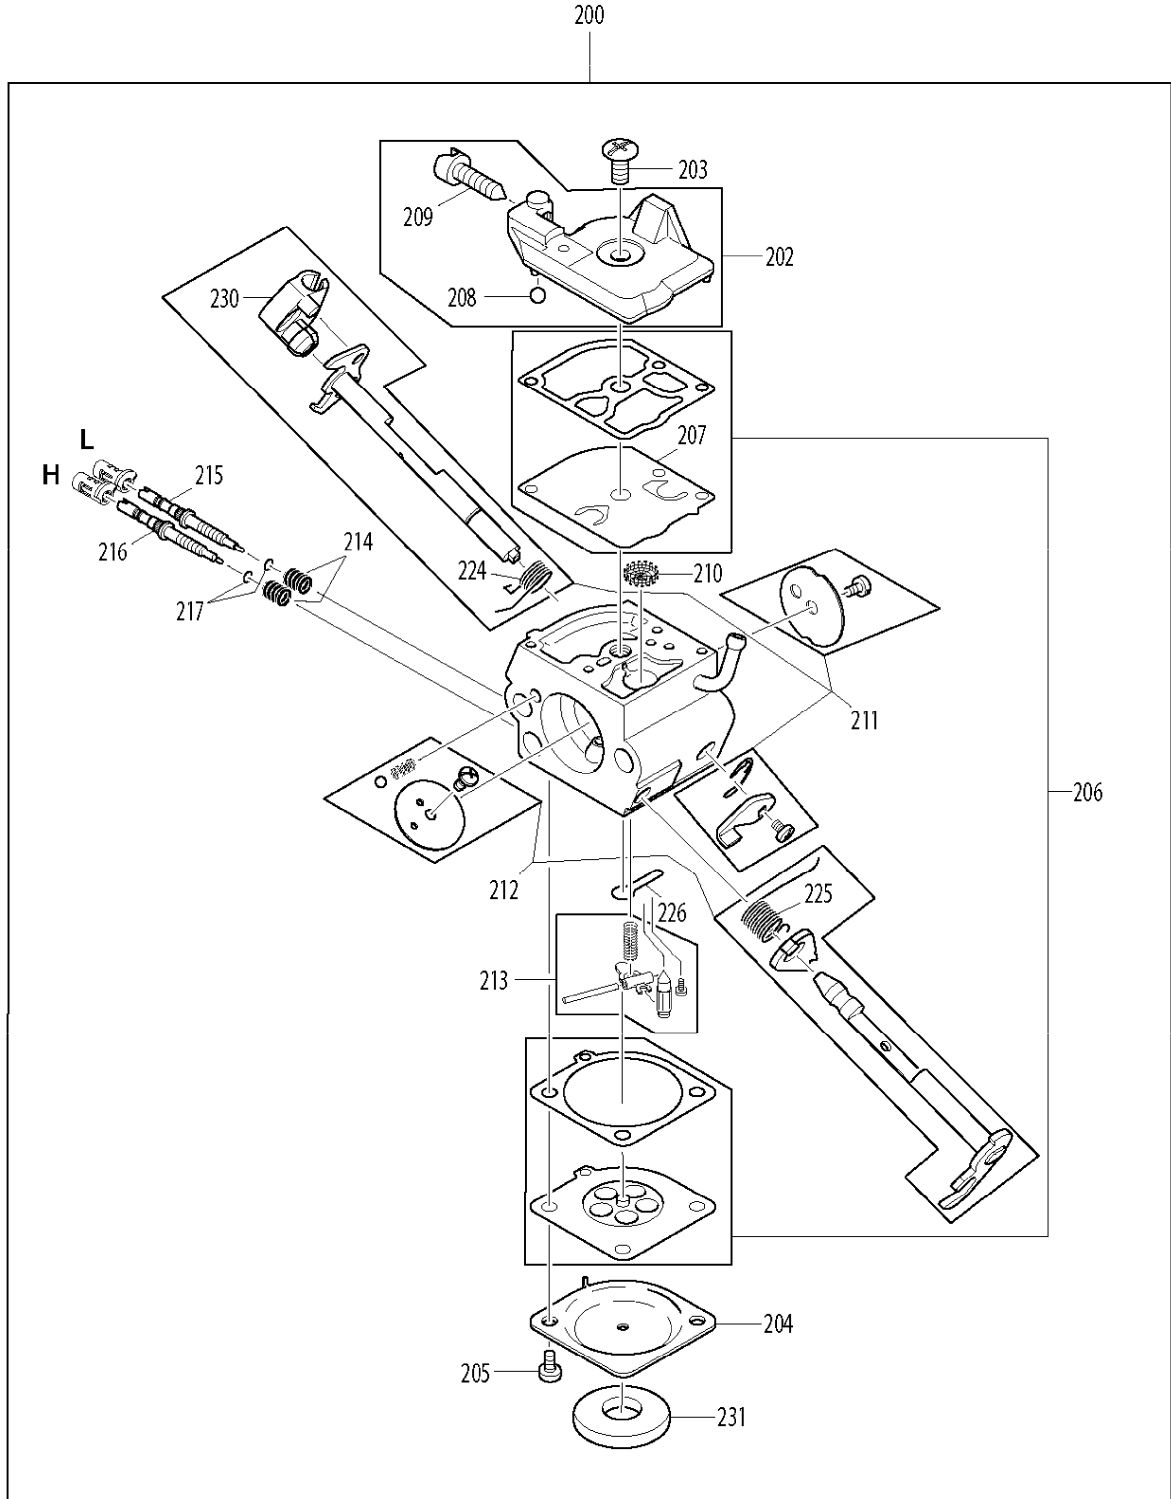

SERVICE DRAWING

MODEL NO. DCS5030