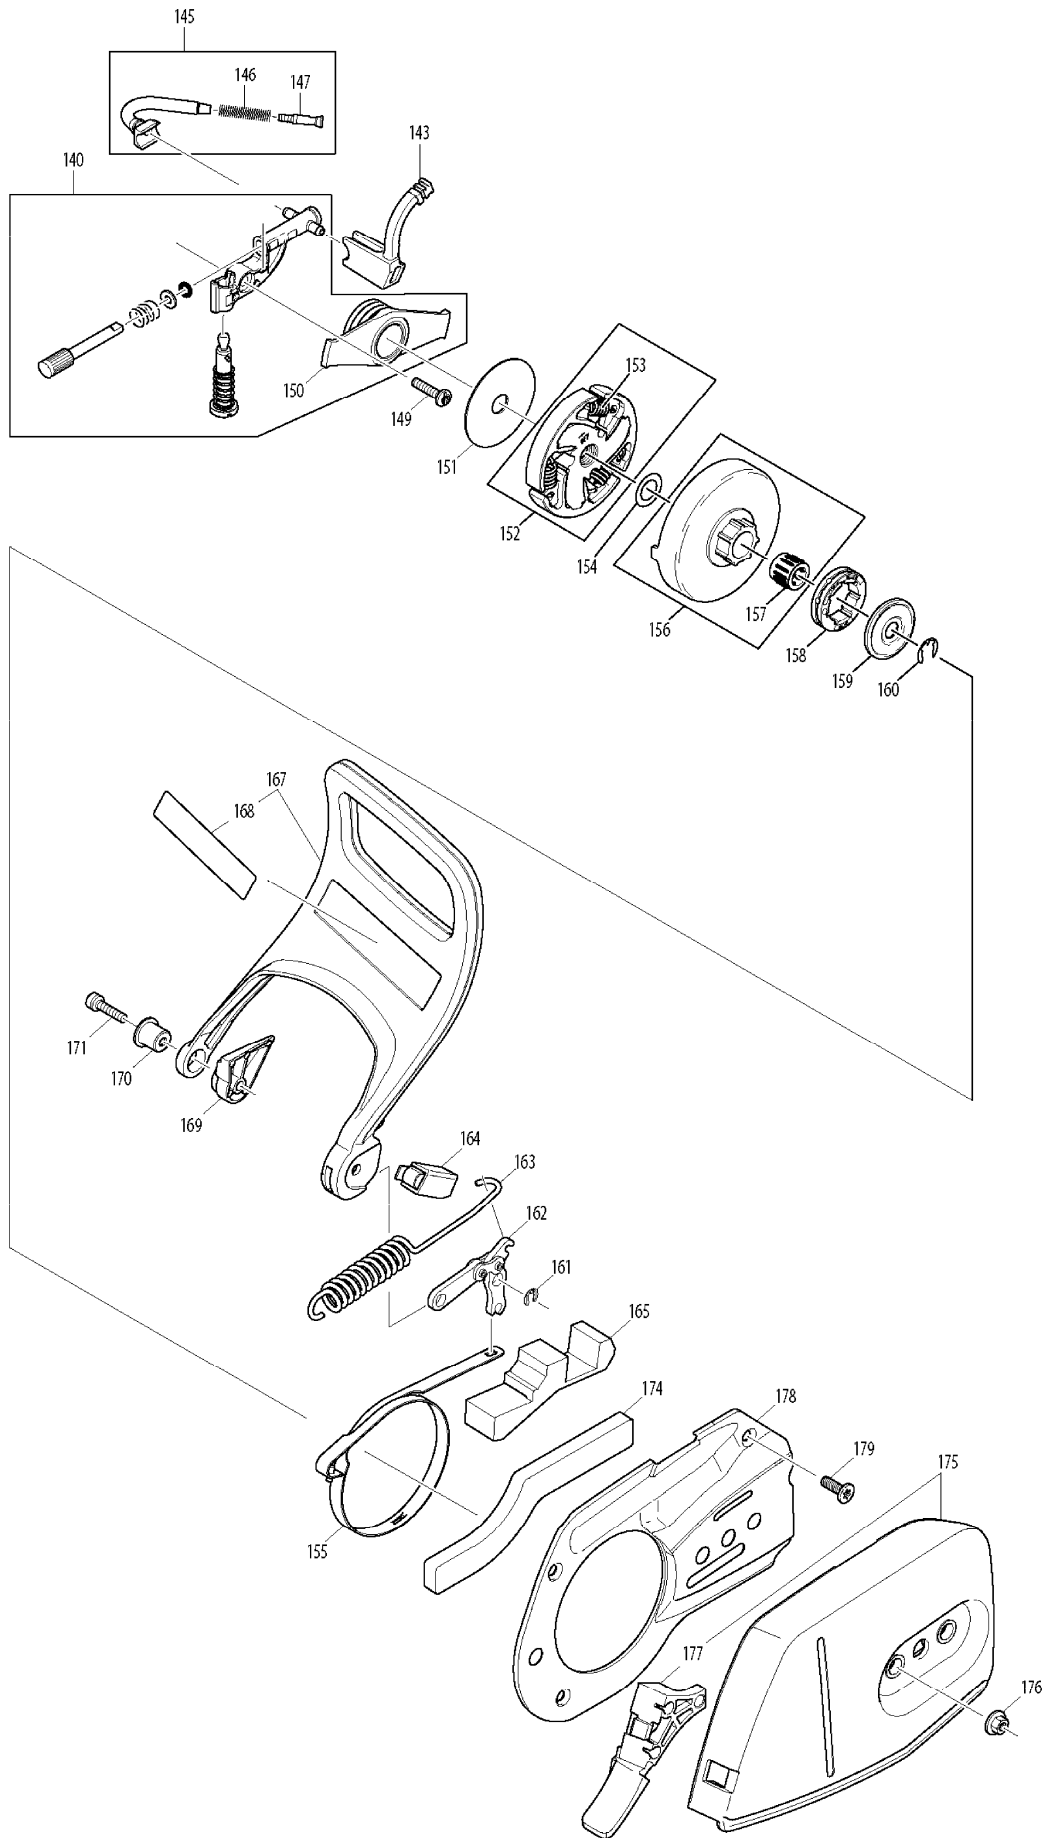

SERVICE DRAWING

MODEL NO. DCS5030