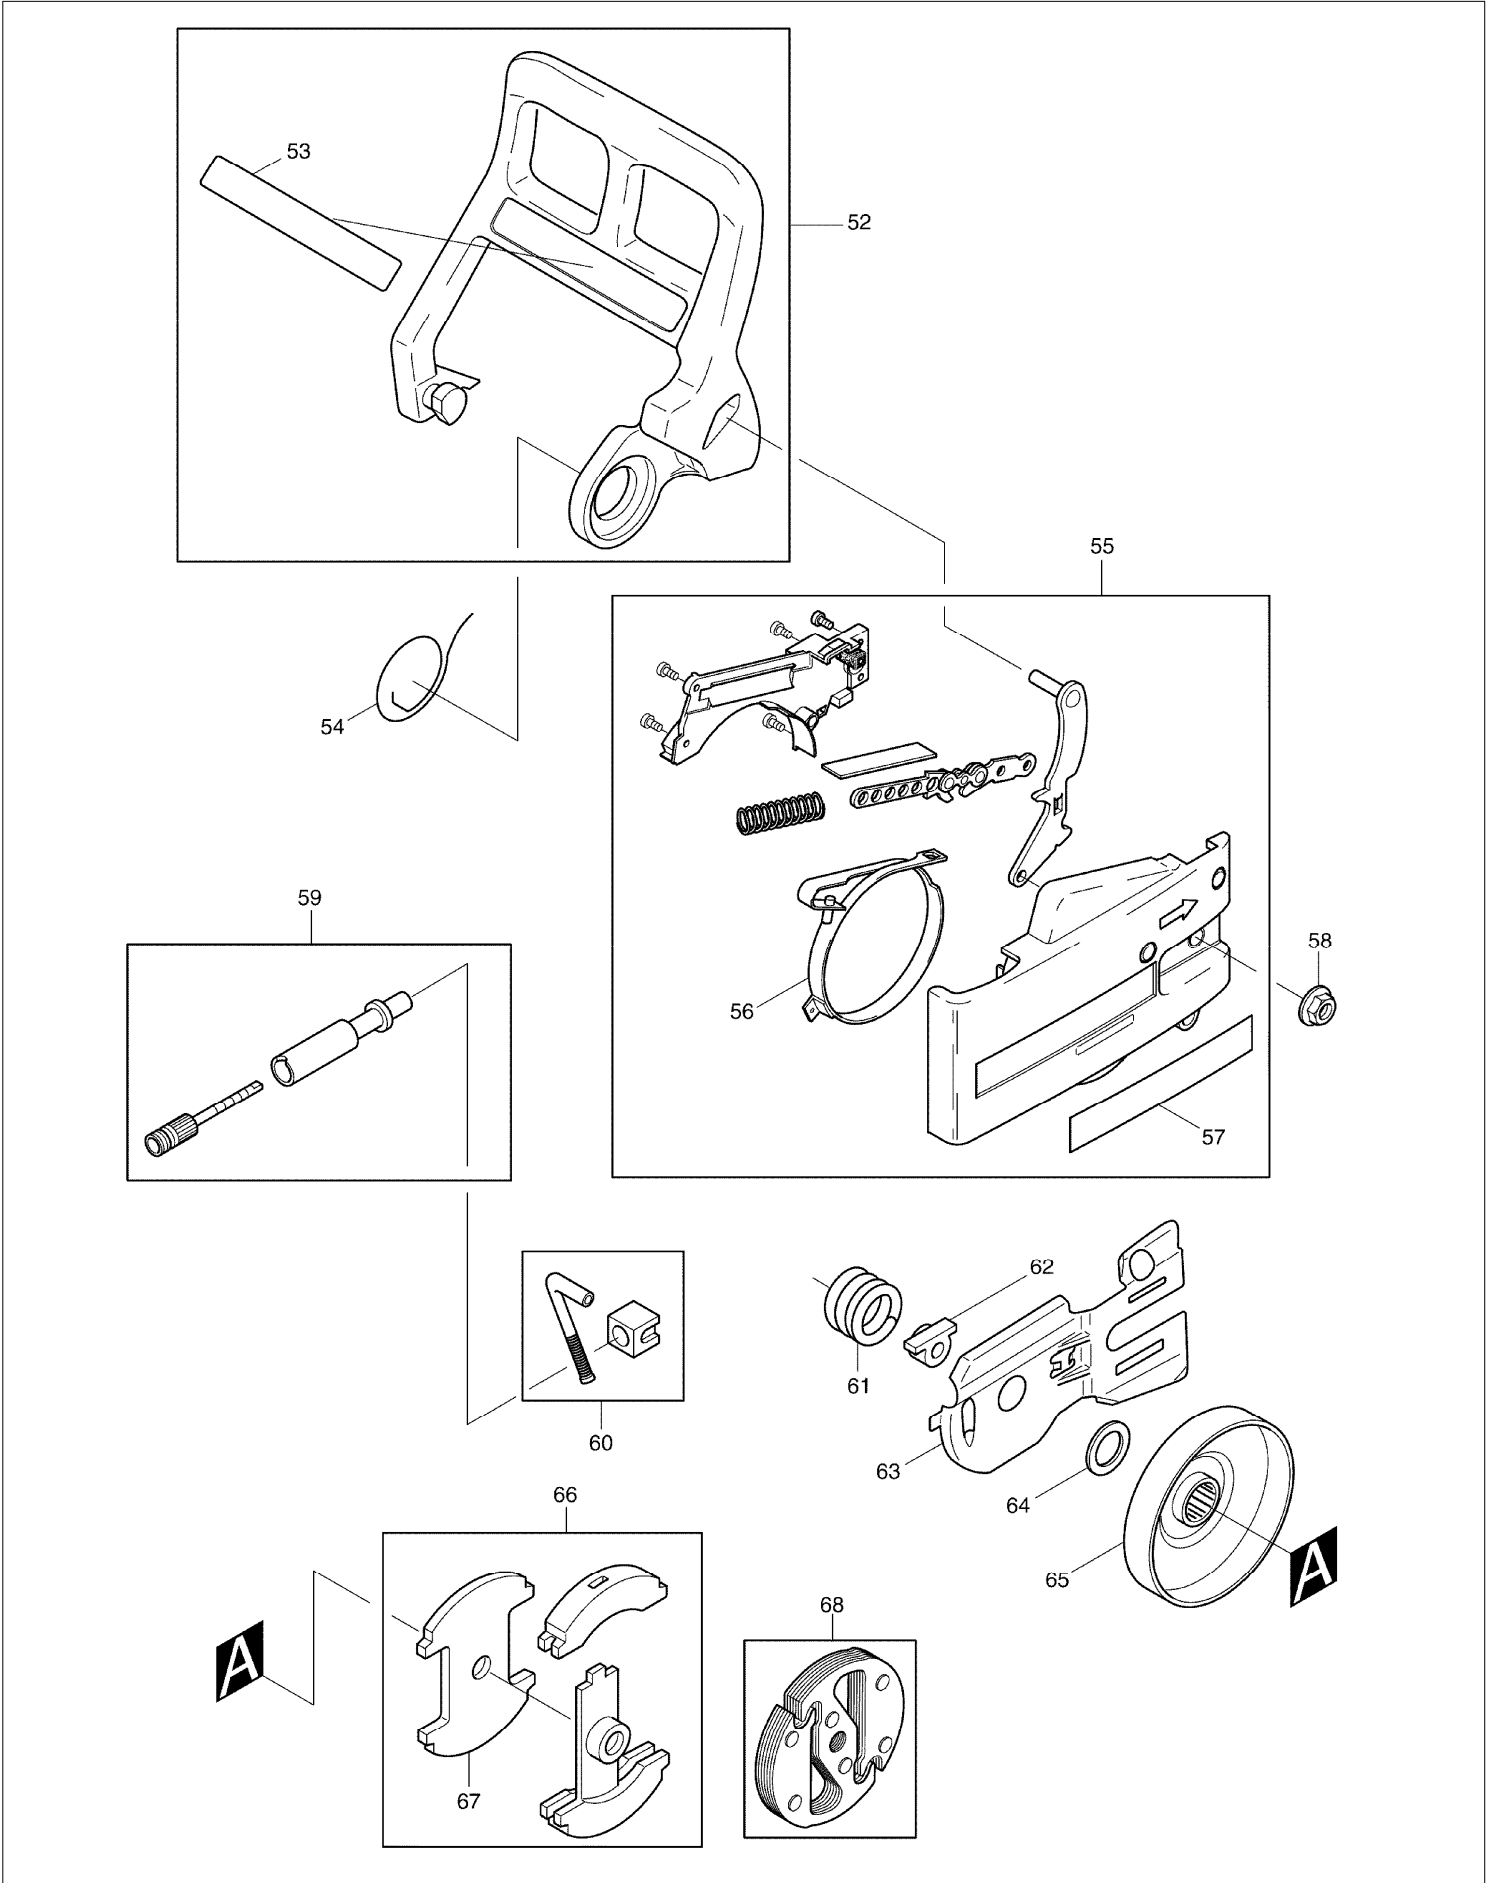

SERVICE DRAWING

MODEL NO. DCS400