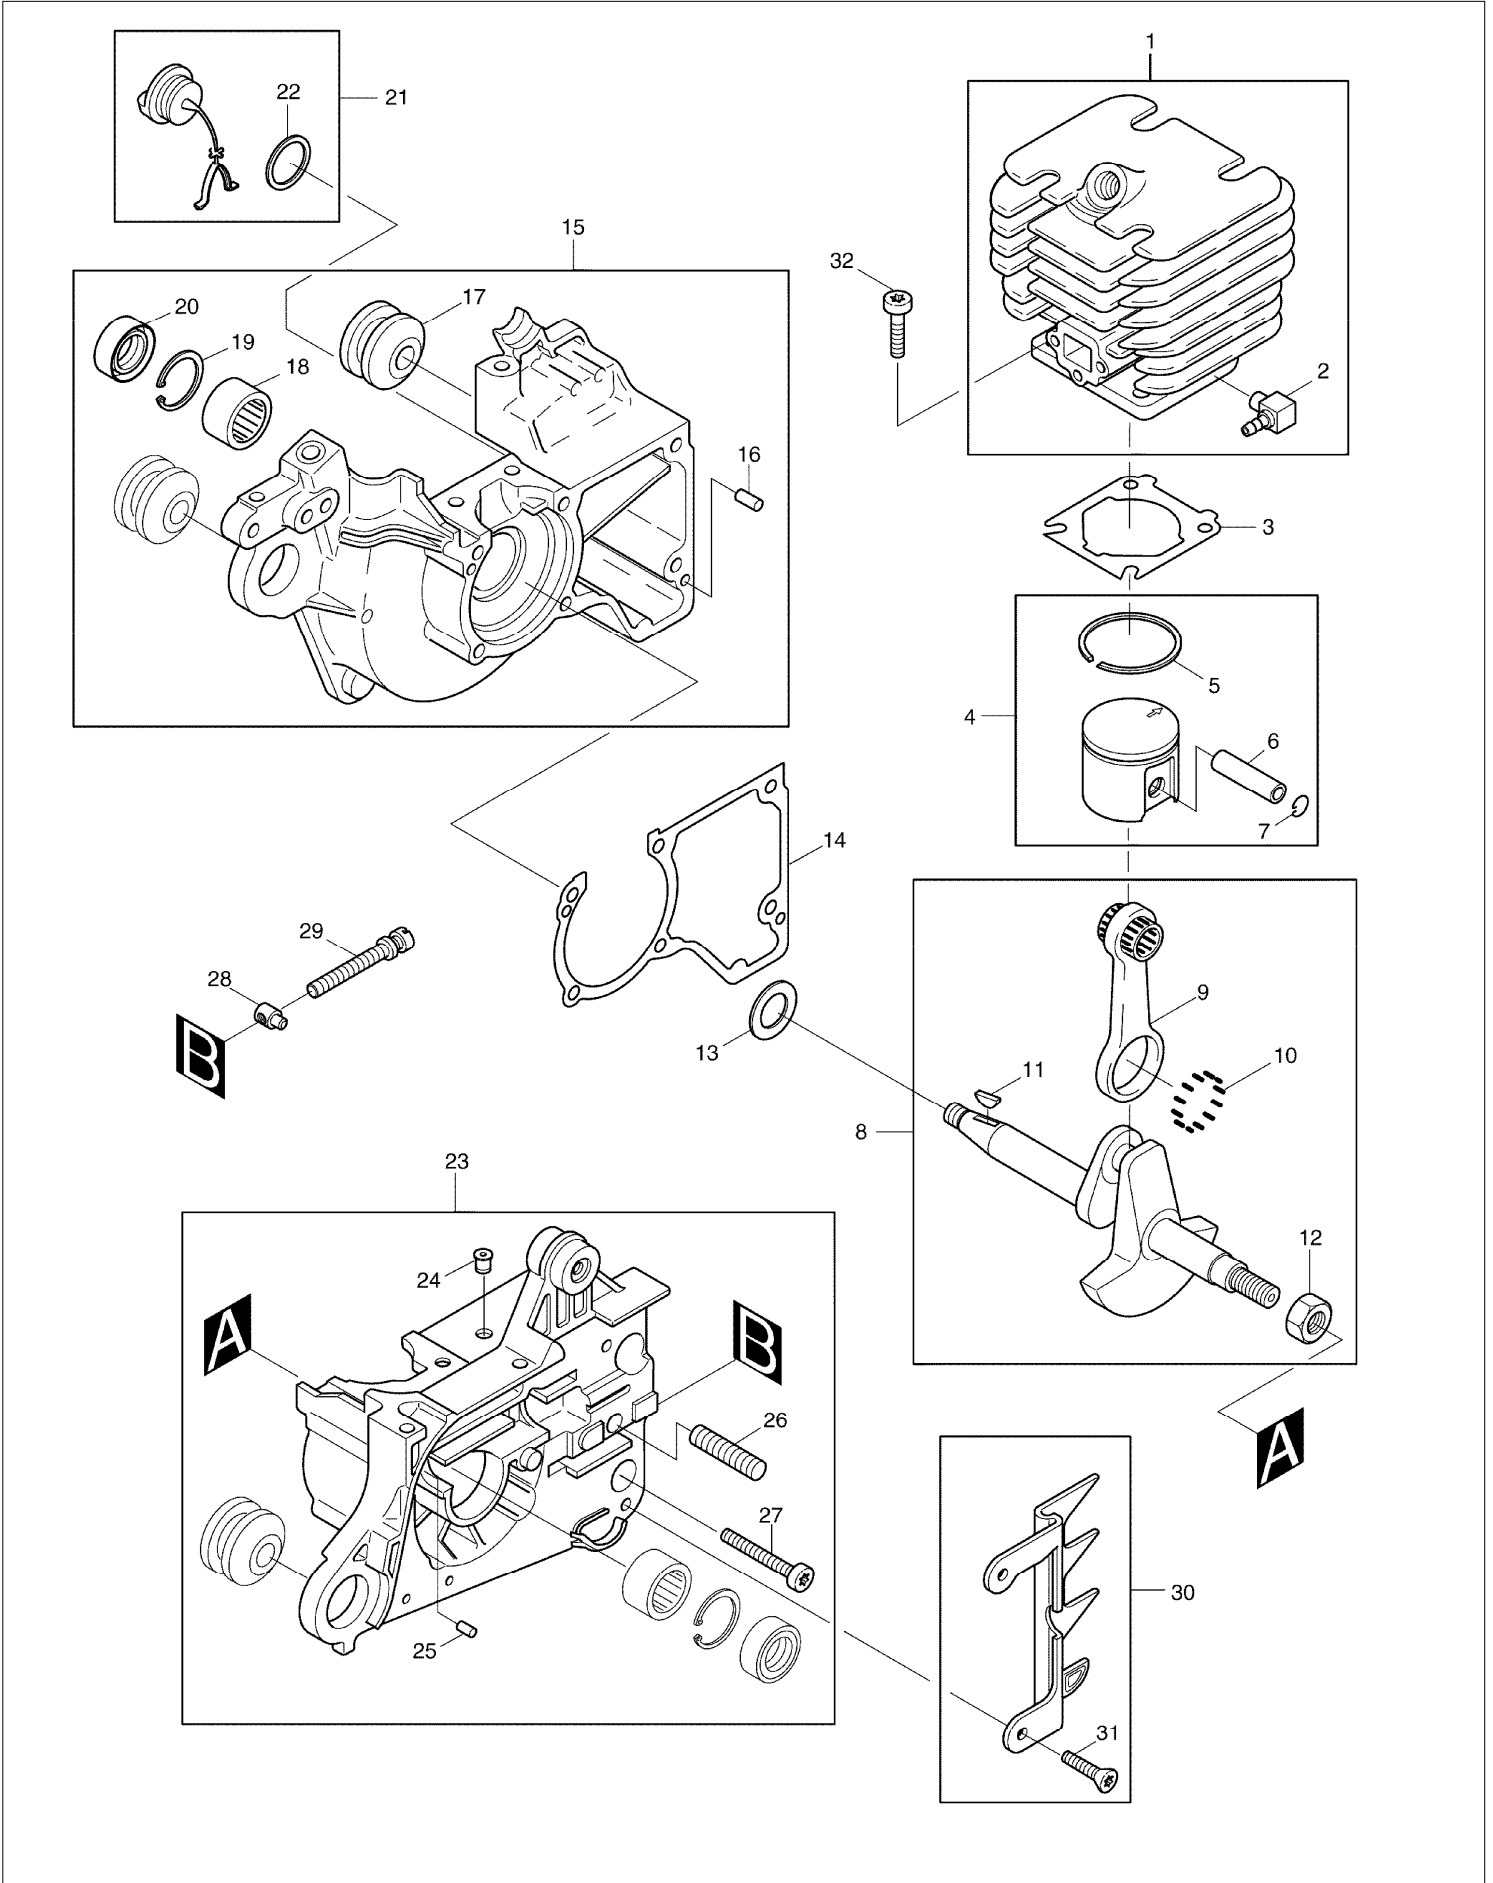

SPARE PARTS LIST

MODEL NO. DCS400

ITEM	PART NO.	DESCRIPTION	QTY	NOTE
115	965404421	GASKET	1	
116	028118160	PLATE	1	
117	028118113	CONTACT PLATE	1	
118	908005165	FILLISTER HEAD SCREW M5X16	1	
119	028151710	CARBURETOR CPL. INC. 120-145	1	
120	118151190	SCREW	1	
121	001151140	PUMP COVER	1	
122	021151240	ADJUSTING SCREW	1	
123	021151230	PRESSURE SPRING	1	
124	021151540	SET GASKET/DIAPHRAGM	1	
125	021151180	SCREEN	1	
126	108151320	THROTTLE SHUTTER	1	
127	118151060	SCREW	1	
128	108151350	SHAFT CLIP	1	
129	118151020	SCREW	1	
130	001151255	CHOKE SHAFT	1	
131	001151320	THROTTLE SHAFT	1	
132	001151310	SPRING	1	
133	021151480	SPRING(L)	1	
134	021151530	SPRING(H)	1	
135	118151160	FRICTION SPRING	1	
136	118151170	FRICTION BALL	1	
137	118151060	SCREW	1	
138	001151350	CHOKE SHUTTER	1	
139	957150040	SET OF CONTROL PARTS	1	
141	021151120	DIAPHRAGM COVER	1	
142	118151020	SCREW	2	
144	021151470	IDLING ADJUSTM. SCREW	1	
145	001151515	MAIN ADJUSTMENT SCREW	1	
146	952100633	CHAIN PROT.COVER 12"-16"	1	
147	528092646	SAW CHAIN 12"	1	
150	442030661	SPROCKET NOSE BAR 12"	1	

SERVICE DRAWING

MODEL NO. DCS400