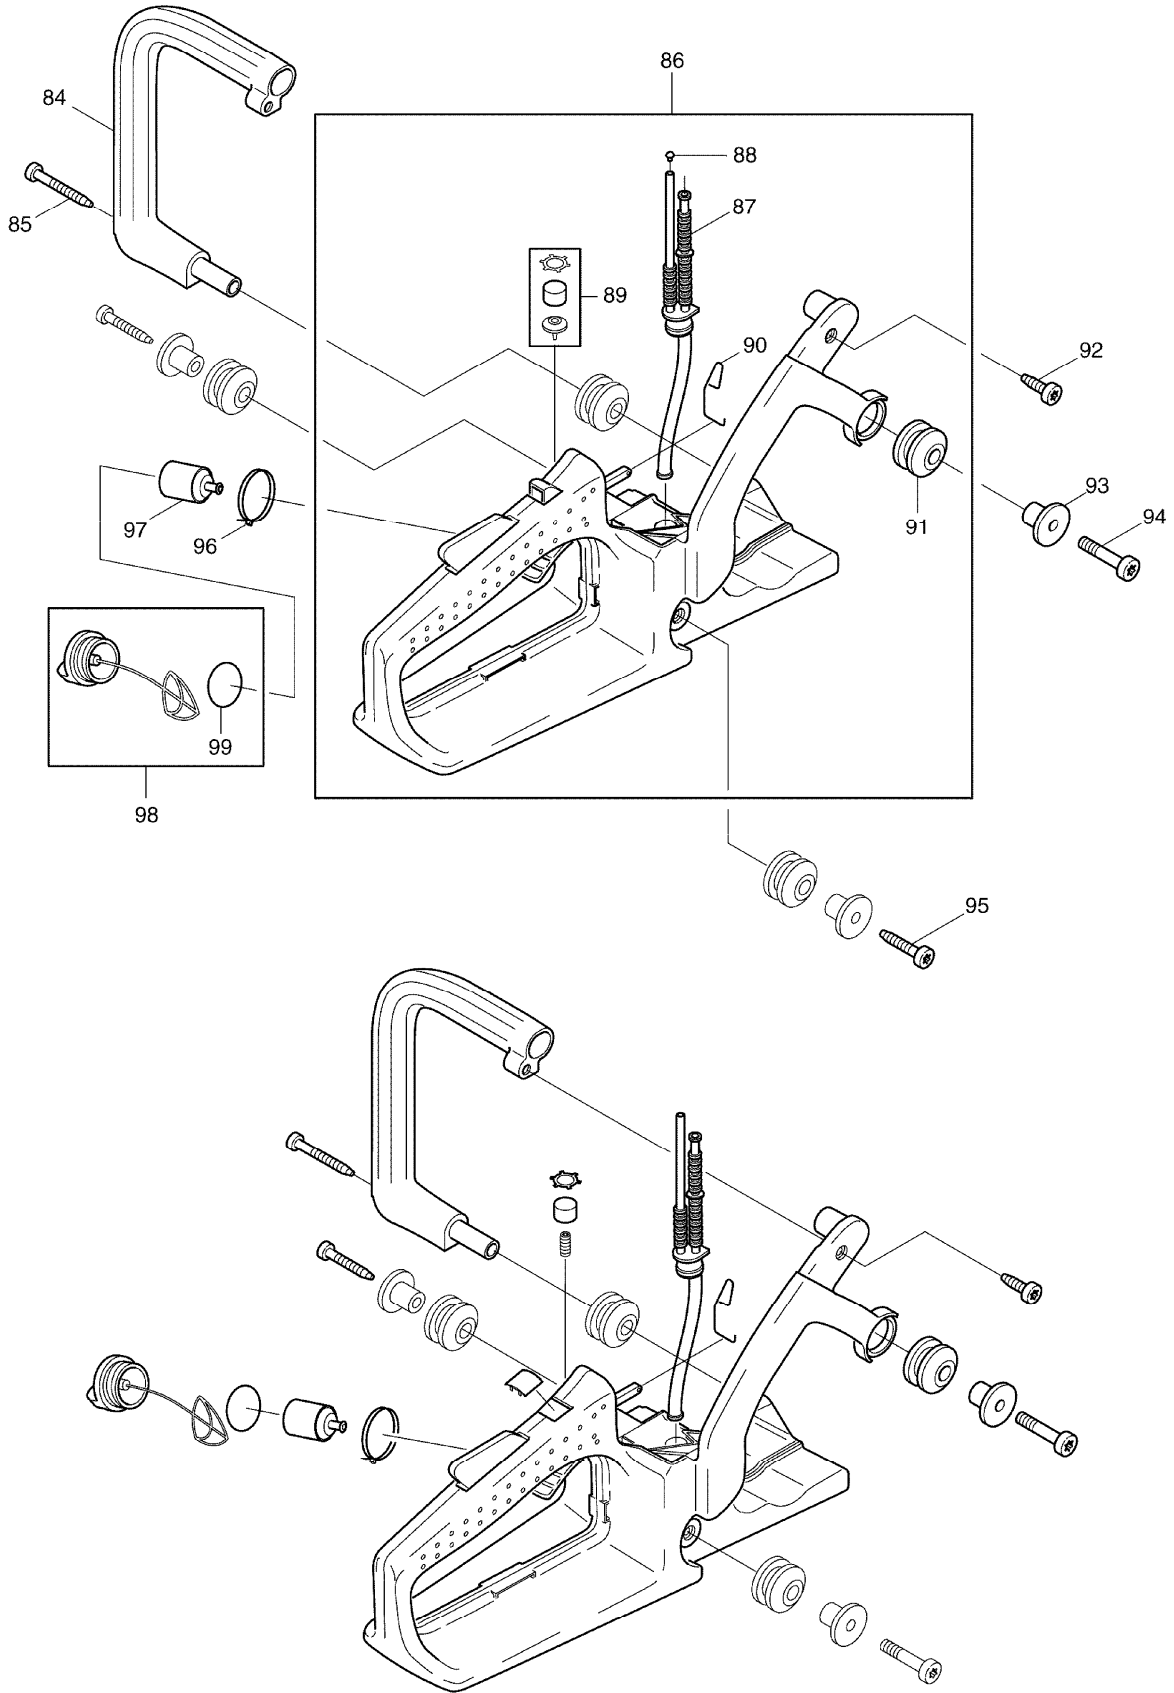

SERVICE DRAWING

MODEL NO. DCS400