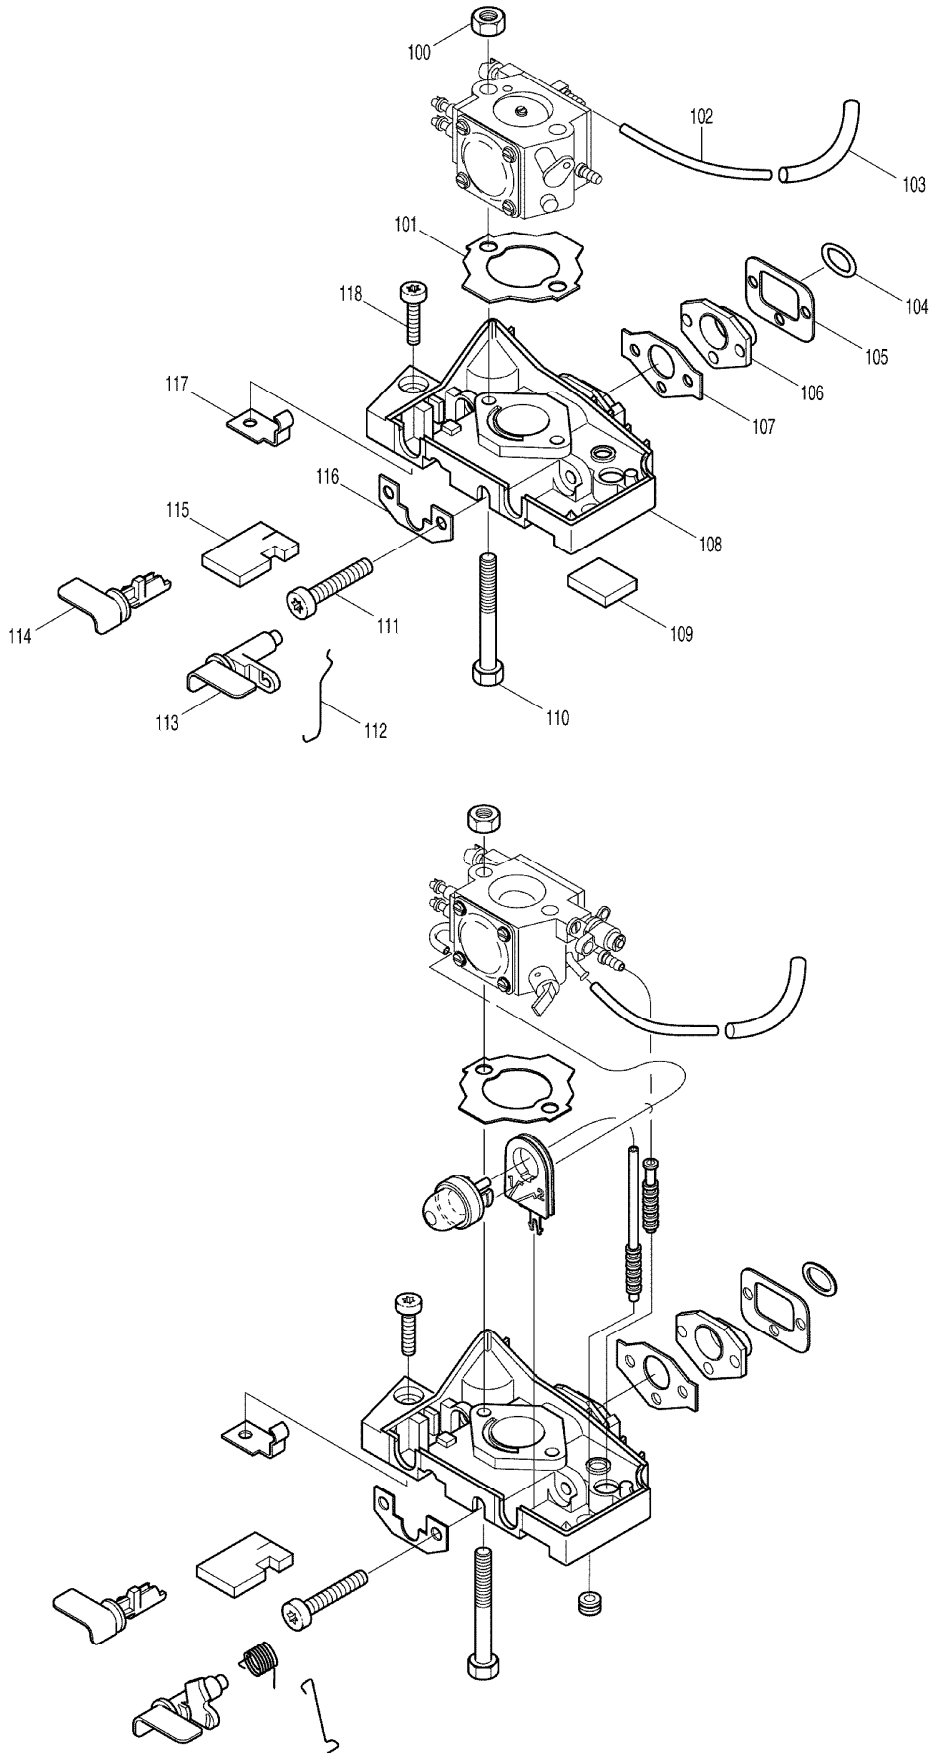

SERVICE DRAWING

MODEL NO. DCS400