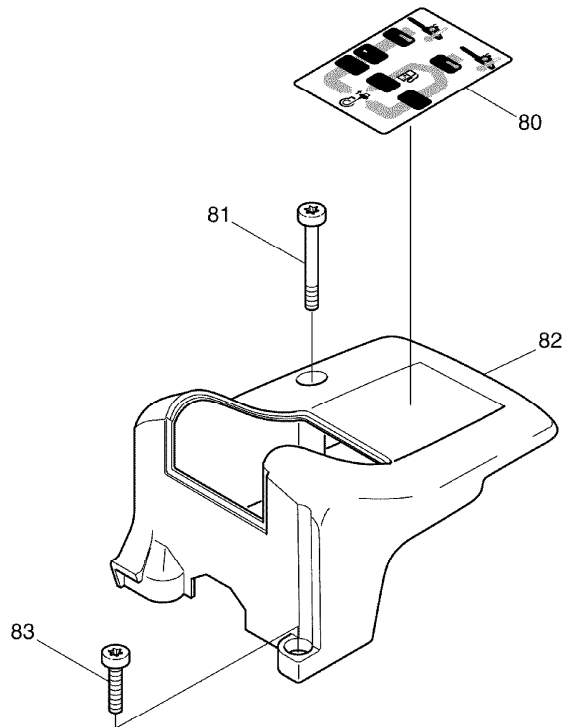

SERVICE DRAWING

MODEL NO. DCS400