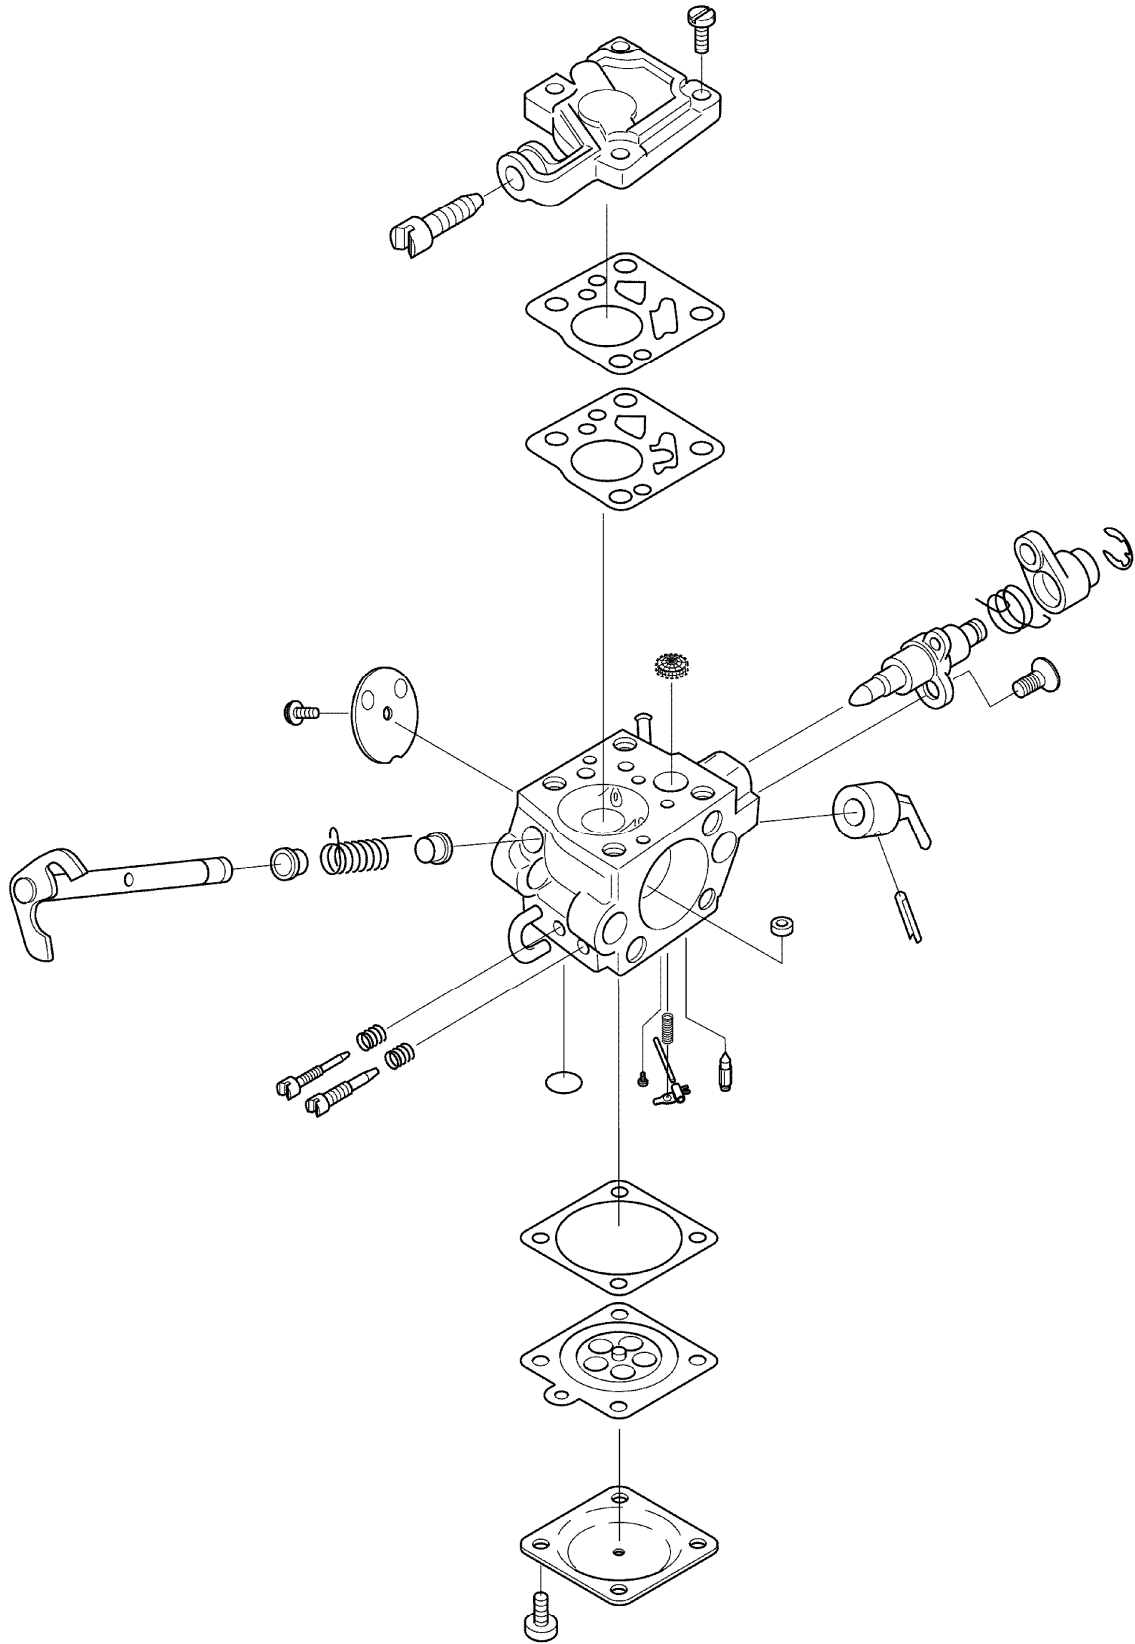

SERVICE DRAWING

MODEL NO. DCS400