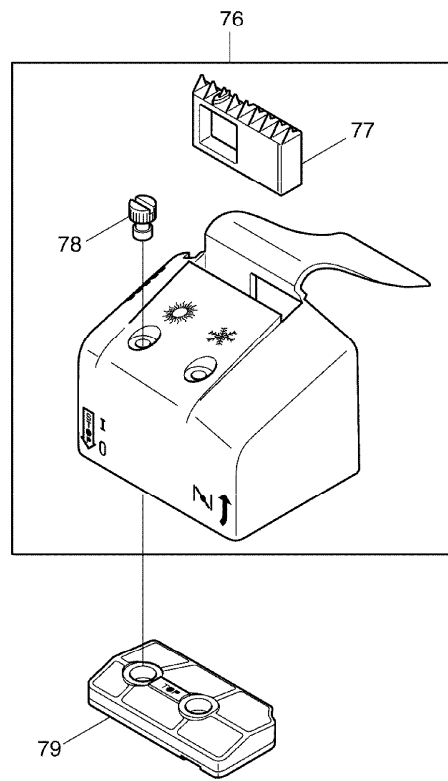

SERVICE DRAWING

MODEL NO. DCS400