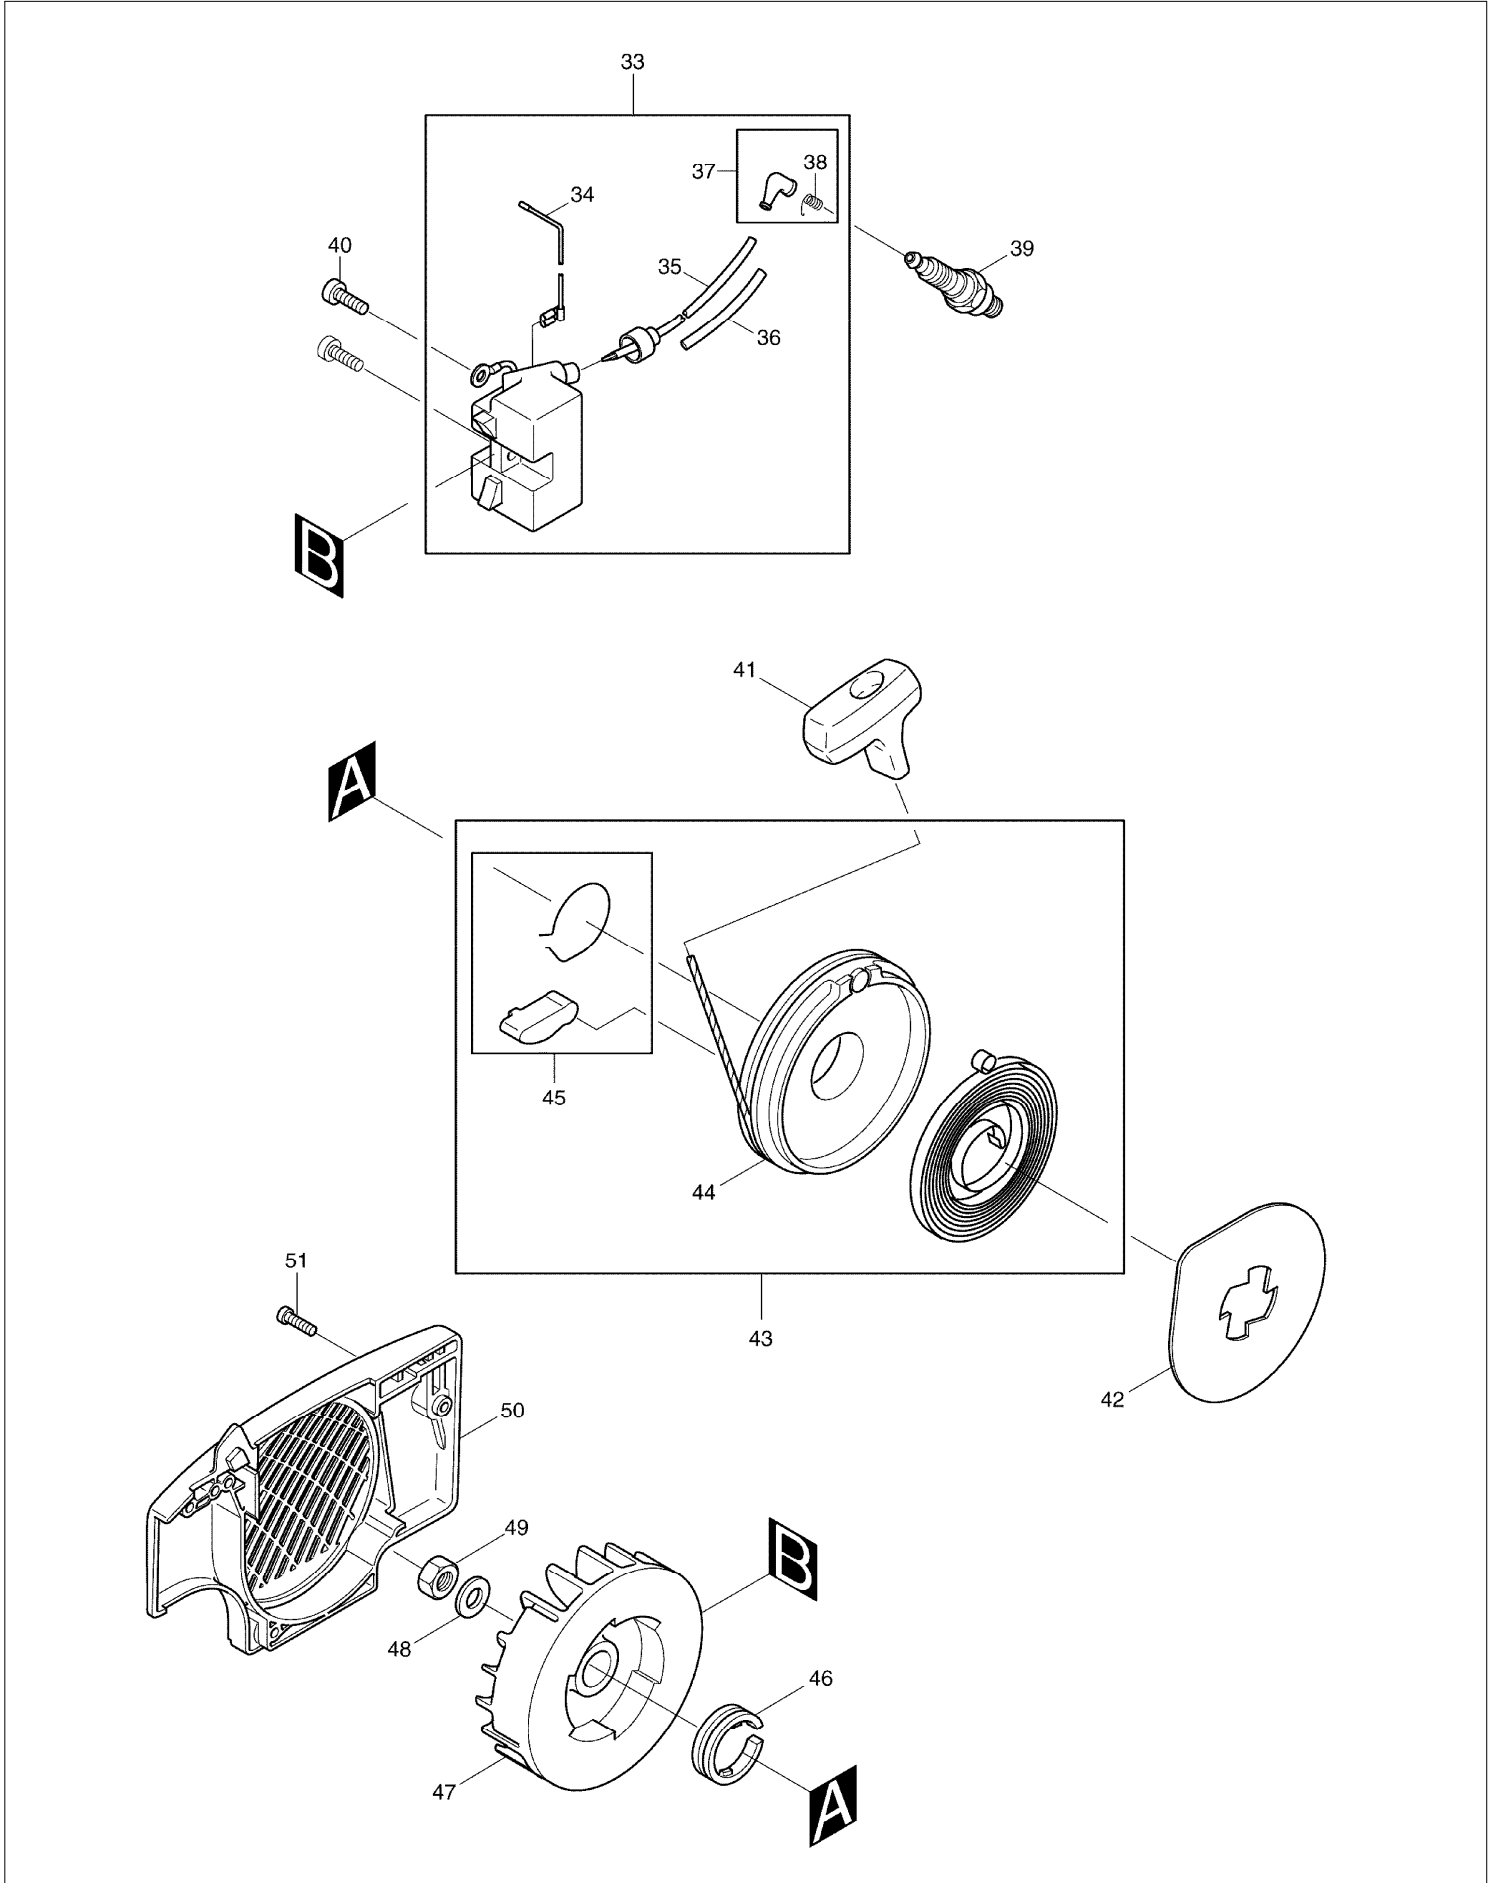

SERVICE DRAWING

MODEL NO. DCS400