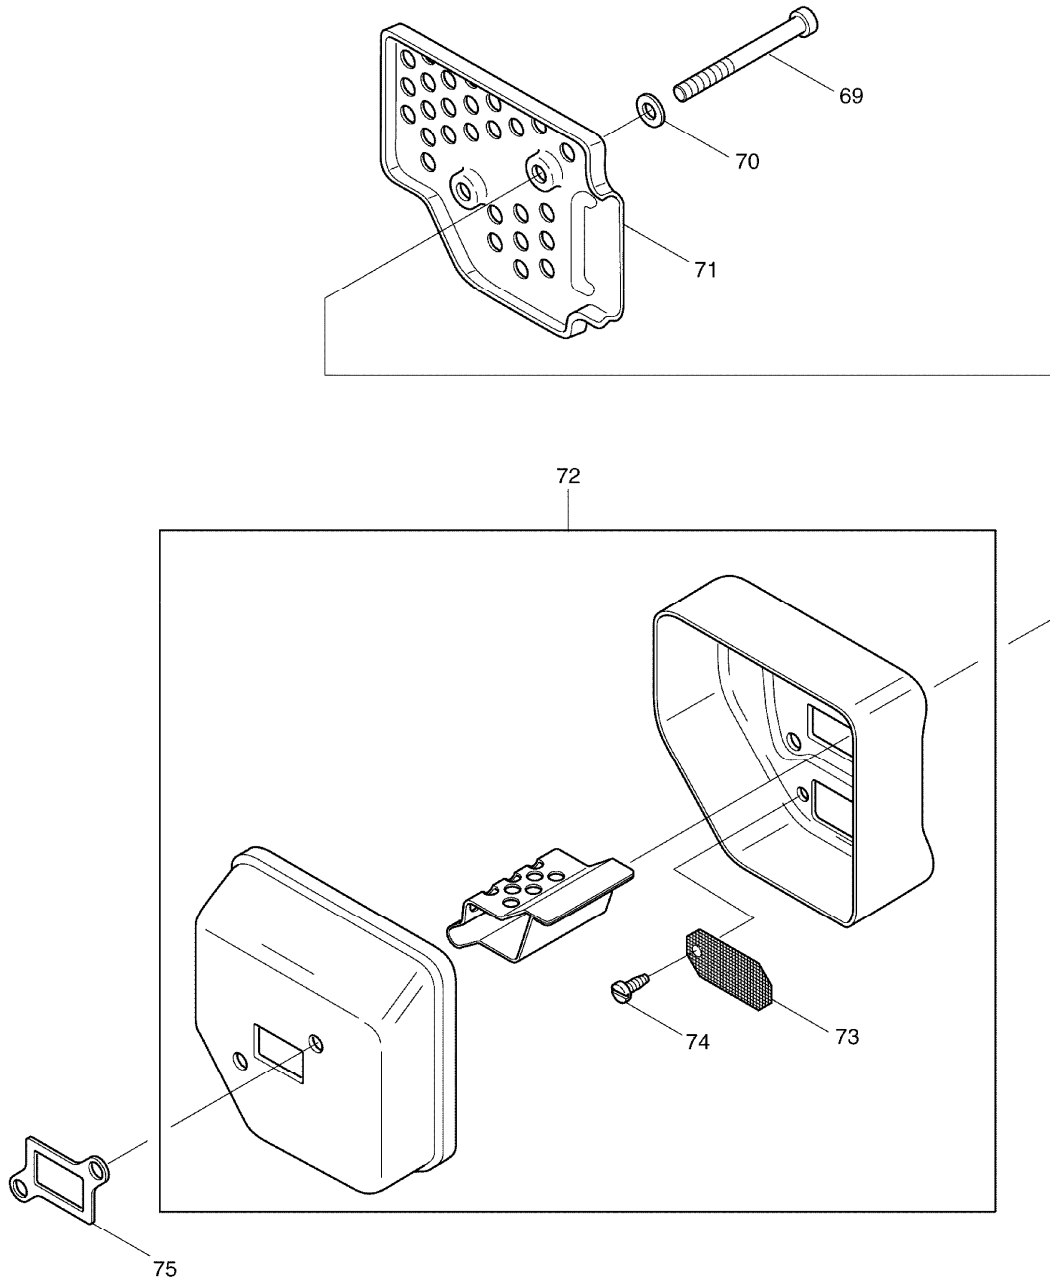

SERVICE DRAWING

MODEL NO. DCS400