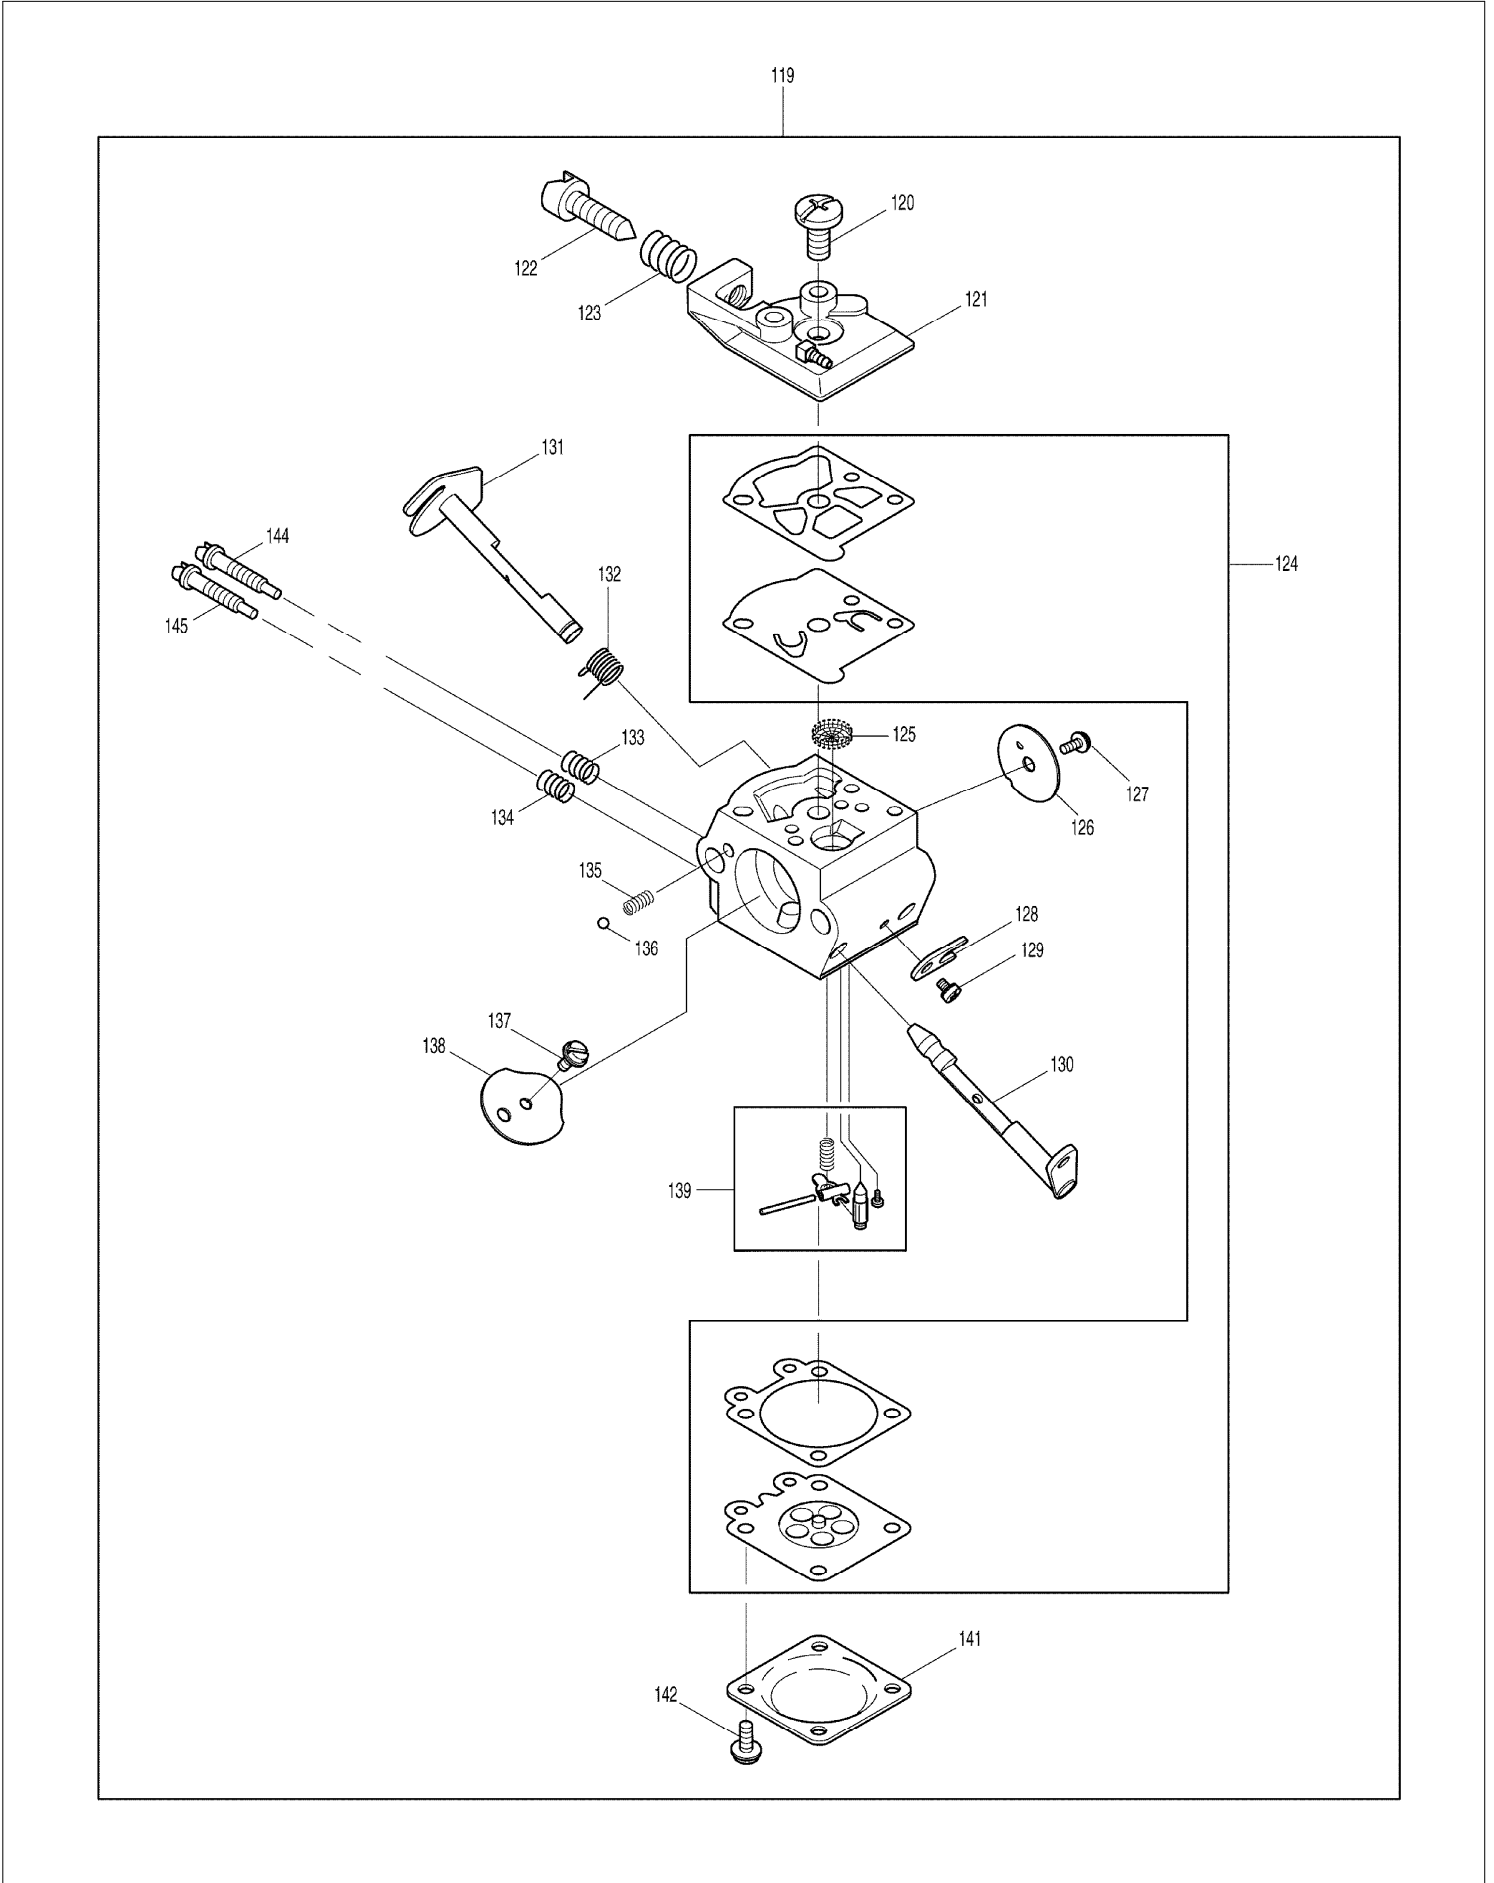

SERVICE DRAWING

MODEL NO. DCS400