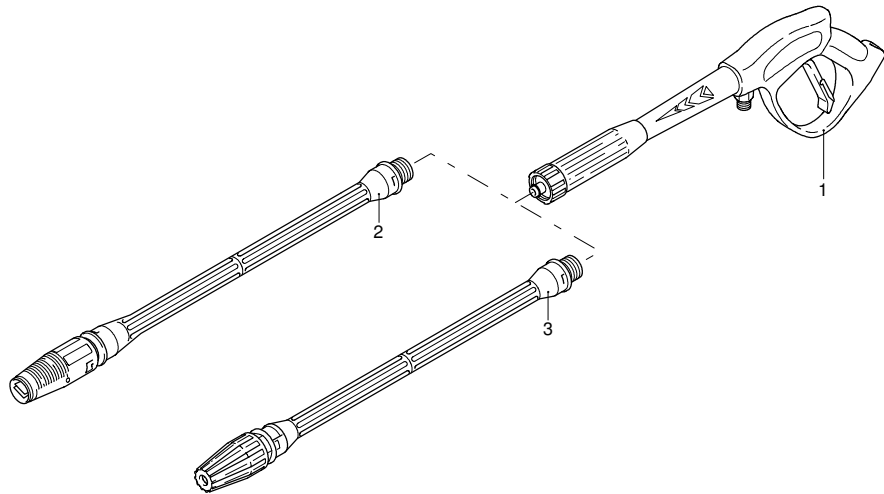

Validity	Pos.	Code	Description	Q
	1	41154	Gun	1
	2	40551	Lance+lance head	1
	3	40167	Lance+rotopower	1