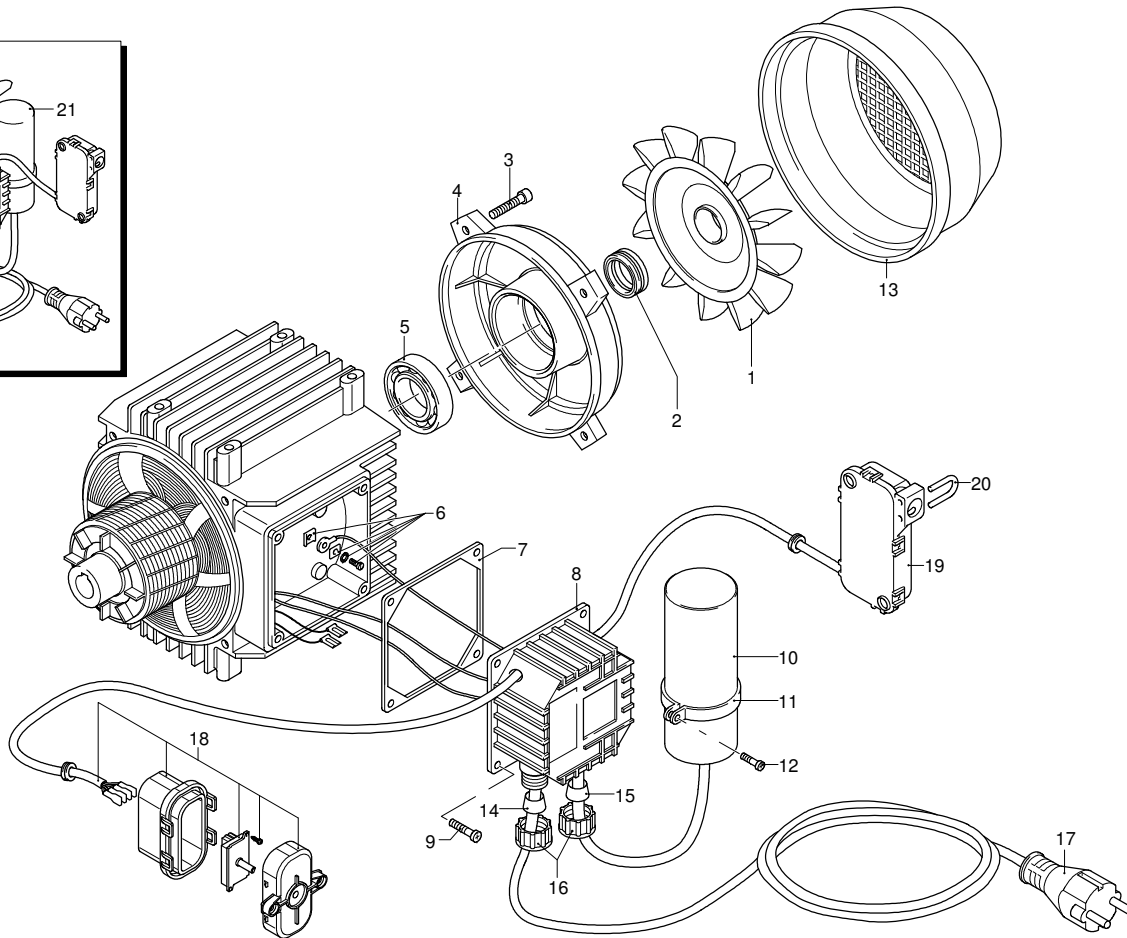

# Model HW 150

Version:

Serial number:

Code: **13029**

07/12/2010

Validity	Pos.	Code	Description	Q
	63	850670	Screw	3
	64	1340170	Shaft	1
	65	1120680	O-ring	1
	66	600180	O-ring	1
	67	2022040	Pin	1
	68	2021630	Spring	1
	69	2021650	Washer	1
	70	1260820	O-ring	1
	71	1344830	Fitting	1
	72	42580	TSS kit	1
	73	1560520	Spring	1
	74	1250280	Ball	1
	75	480480	O-ring	1
	76	1982520	Hose tail	1
	77	1349285	Pump assembly	1
	78	1349204	Head assembly	1
	79	42579	Valve kit adjustment	1
	80	3082130	Water coupling kit	1
	81	40086	Fitting	1
	82	2440230	O-ring	1
A		42566	Valve kit	1
B		2623	Piston kit	1
C		1876	Oil seal kit	1
D		42567	Water seal kit	1
F		42568	Gasket kit	1

# Model HW 150

Version:

Serial number:

Code: **13029**

07/12/2010

Validity	Pos.	Code	Description	Q
	1	1260300	Fan	1
	2	1340350	Oil seal	1
	3	1260760	Screw	1
	4	1340320	Shield	1
	5	1340340	Bearing	1
	6	1269100	Clamp	1
	7	1340780	Gasket	1
	8	1341832	Box	1
	9	1261560	Screw	1
	10	1263520	Capacitor	1
	11	1340280	Clamp	1
	12	1261560	Screw	4
	13	1342040	Fan cowling	1
	14	1340660	Rubber foot	1
	15	1340650	Rubber foot	1
	16	1340640	Ring nut	2
	17	1760450	Cable	1
	18	2909209	Box	1
	19	2029752	TSS box assembly	1
	20	2022200	Fork	1
	21	44476	Motor	1

# Model HW 150

07/12/2010

Version:

Serial number:

Code: **13029**

Validity	Pos.	Code	Description	Q
	1	3580310	Pipe	1
	2	3600260	Fitting	1
	3	820510	O-ring	1
	4	480650	Washer	4
	5	3580330	Screw	4
	6	3580150	Bracket	1
	7	2100300	Screw	6
	8	480890	Ring	1
	9	3600220	Fitting	1
	10	390080	O-ring	2
	11	3580340	Hub pin	1
	12	3580160	Bracket	2
	13	480640	Nut	4
	14	2360230	Plate	2
	15	380420	Ring	2
	16	3083550	Pipe	1
	17	3580520	Spacer	2
	18	2021780	Screw	8
	19	3580350	Hub pin	1
	20	3580130	Hook	1
	21	3580140	Bracket	1
	22	2360360	Screw	1
	23	2360150	Lever	1
	24	3580080	Frame	1
	25	3580180	Knob	2
	26	3580090	Knob	2
	27	42581	Hose reel assembly	1