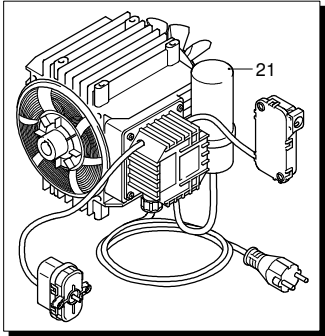

# Model HW 150

Version:

Serial number:

Code: **13029**

07/12/2010

Validity	Pos.	Code	Description	Q
	63	850670	Screw	3
	64	1340170	Shaft	1
	65	1120680	O-ring	1
	66	600180	O-ring	1
	67	2022040	Pin	1
	68	2021630	Spring	1
	69	2021650	Washer	1
	70	1260820	O-ring	1
	71	1344830	Fitting	1
	72	42580	TSS kit	1
	73	1560520	Spring	1
	74	1250280	Ball	1
	75	480480	O-ring	1
	76	1982520	Hose tail	1
	77	1349285	Pump assembly	1
	78	1349204	Head assembly	1
	79	42579	Valve kit adjustment	1
	80	3082130	Water coupling kit	1
	81	40086	Fitting	1
	82	2440230	O-ring	1
A		42566	Valve kit	1
B		2623	Piston kit	1
C		1876	Oil seal kit	1
D		42567	Water seal kit	1
F		42568	Gasket kit	1

# Model HW 150

Version:

Serial number:

Code: **13029**

07/12/2010

Validity	Pos.	Code	Description	Q
	1	1260300	Fan	1
	2	1340350	Oil seal	1
	3	1260760	Screw	1
	4	1340320	Shield	1
	5	1340340	Bearing	1
	6	1269100	Clamp	1
	7	1340780	Gasket	1
	8	1341832	Box	1
	9	1261560	Screw	1
	10	1263520	Capacitor	1
	11	1340280	Clamp	1
	12	1261560	Screw	4
	13	1342040	Fan cowling	1
	14	1340660	Rubber foot	1
	15	1340650	Rubber foot	1
	16	1340640	Ring nut	2
	17	1760450	Cable	1
	18	2909209	Box	1
	19	2029752	TSS box assembly	1
	20	2022200	Fork	1
	21	44476	Motor	1

# Model HW 150

07/12/2010

Version:

Serial number:

Code: **13029**

Validity	Pos.	Code	Description	Q
	1	3580310	Pipe	1
	2	3600260	Fitting	1
	3	820510	O-ring	1
	4	480650	Washer	4
	5	3580330	Screw	4
	6	3580150	Bracket	1
	7	2100300	Screw	6
	8	480890	Ring	1
	9	3600220	Fitting	1
	10	390080	O-ring	2
	11	3580340	Hub pin	1
	12	3580160	Bracket	2
	13	480640	Nut	4
	14	2360230	Plate	2
	15	380420	Ring	2
	16	3083550	Pipe	1
	17	3580520	Spacer	2
	18	2021780	Screw	8
	19	3580350	Hub pin	1
	20	3580130	Hook	1
	21	3580140	Bracket	1
	22	2360360	Screw	1
	23	2360150	Lever	1
	24	3580080	Frame	1
	25	3580180	Knob	2
	26	3580090	Knob	2
	27	42581	Hose reel assembly	1