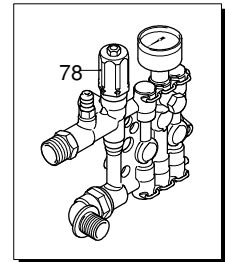

# Model HW 150

Version:

Serial number:

Code: **13029**

07/12/2010

Validity	Pos.	Code	Description	Q
	1	2900120	Fitting	1
	2	740290	O-ring	1
	3	2901060	Injector	1
	4	800560	O-ring	2
	5	1080091	Spring	1
	6	2901070	Shutter	1
	7	1460430	O-ring	1
	8	1344850	Head	1
	9	1349055	Valve	6
	10	1344770	Spacer	3
	11	1465720	O-ring	6
	12	1344800	Plug	5
	13	1344790	Fork	6
	14	850850	Screw	4
	15	620301	Plug	1
	16	2500280	Extension	1
	17	1342701	Seat	1
	18	600180	O-ring	1
	19	1460151	Piston	1
	20	2021900	Piston	1
	21	1080190	O-ring	1
	22	600180	O-ring	1
	23	1080401	Ring	1
	24	820510	O-ring	1
	25	740290	O-ring	1
	26	1344870	Piston guide	1
	27	1343450	Wobble plate	1
	28	1460190	Spring	1
	29	1980220	Wobble plate	1
	30	2500550	Split pin	1
	31	1344881	Insert	1
	32	1980740	Plug	1
	33	1060120	Nut	1
	34	1344940	Extension	1
	35	3232	Pressure gauge	1
	36	1344890	Plug	1
	37	480480	O-ring	1
	38	2460180	Water seal	3
	39	770260	O-ring	3
	40	1344750	Piston guide	3
	41	1260440	Water seal	3
	42	1344760	Oil seal	3
	43	1344050	Pump body	1
	44	1260050	Bushing	1
	45	1040710	O-ring	1
	46	1344060	Cover	1
	47	1260780	Screw	1
	48	880840	O-ring	1
	49	1343900	Plug	1
	50	880111	Key	1
	51	1341070	Bearing	1
	52	480890	Ring	1
	53	111120	Ring	1
	54	1341080	Oil seal	1
	55	1340060	Connecting-rod	3
	56	1340080	Pin	3
	57	1340070	Pin	3
	58	1260460	Oil seal	3
	59	600180	O-ring	3
	60	1341010	Plate	3
	61	1342740	Piston	3
	62	1341020	Washer	3