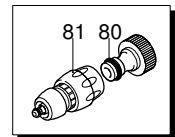

# Model HW 150

Version:

Serial number:

Code: **13029**

07/12/2010

Validity	Pos.	Code	Description	Q
	1	2900120	Fitting	1
	2	740290	O-ring	1
	3	2901060	Injector	1
	4	800560	O-ring	2
	5	1080091	Spring	1
	6	2901070	Shutter	1
	7	1460430	O-ring	1
	8	1344850	Head	1
	9	1349055	Valve	6
	10	1344770	Spacer	3
	11	1465720	O-ring	6
	12	1344800	Plug	5
	13	1344790	Fork	6
	14	850850	Screw	4
	15	620301	Plug	1
	16	2500280	Extension	1
	17	1342701	Seat	1
	18	600180	O-ring	1
	19	1460151	Piston	1
	20	2021900	Piston	1
	21	1080190	O-ring	1
	22	600180	O-ring	1
	23	1080401	Ring	1
	24	820510	O-ring	1
	25	740290	O-ring	1
	26	1344870	Piston guide	1
	27	1343450	Wobble plate	1
	28	1460190	Spring	1
	29	1980220	Wobble plate	1
	30	2500550	Split pin	1
	31	1344881	Insert	1
	32	1980740	Plug	1
	33	1060120	Nut	1
	34	1344940	Extension	1
	35	3232	Pressure gauge	1
	36	1344890	Plug	1
	37	480480	O-ring	1
	38	2460180	Water seal	3
	39	770260	O-ring	3
	40	1344750	Piston guide	3
	41	1260440	Water seal	3
	42	1344760	Oil seal	3
	43	1344050	Pump body	1
	44	1260050	Bushing	1
	45	1040710	O-ring	1
	46	1344060	Cover	1
	47	1260780	Screw	1
	48	880840	O-ring	1
	49	1343900	Plug	1
	50	880111	Key	1
	51	1341070	Bearing	1
	52	480890	Ring	1
	53	111120	Ring	1
	54	1341080	Oil seal	1
	55	1340060	Connecting-rod	3
	56	1340080	Pin	3
	57	1340070	Pin	3
	58	1260460	Oil seal	3
	59	600180	O-ring	3
	60	1341010	Plate	3
	61	1342740	Piston	3
	62	1341020	Washer	3