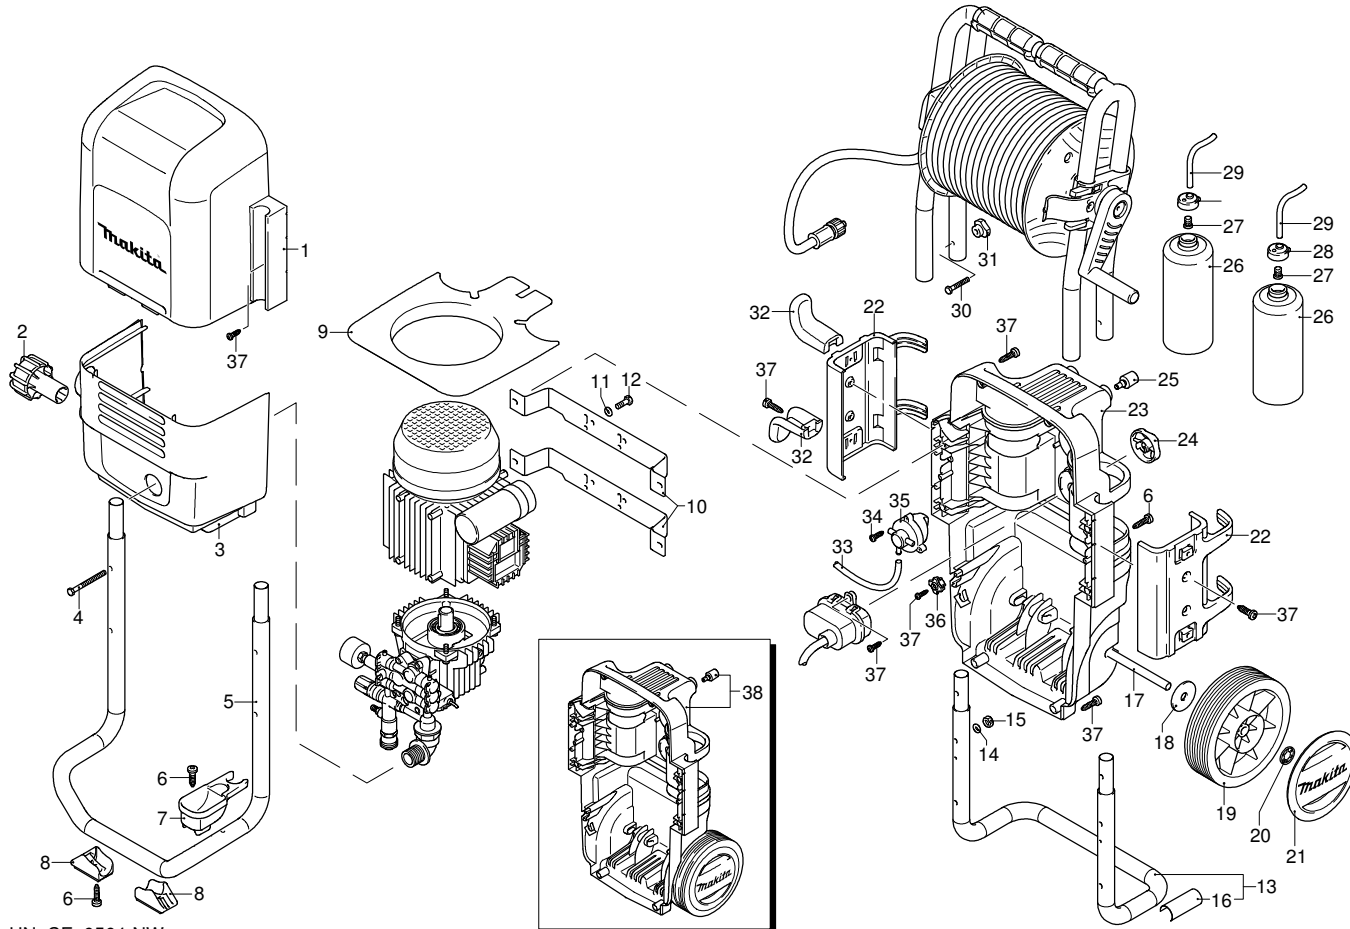

UN_CE_0564-NW

Validity	Pos.	Code	Description	Q
	1	3580020	Green casing	1
	2	2360760	Knob	1
	3	3580230	Green casing	1
	4	2320570	Screw	4
	5	3580070	Frame	1
	6	2060200	Screw	5
	7	3580250	Accessories carrier	1
	8	3580270	Support	2
	9	3580040	Support	1
	10	3580260	Support	2
	11	550331	Washer	4
	12	320350	Screw	4
	13	3580060	Frame	1
	14	480650	Washer	4
	15	480640	Nut	4
	16	3580370	Guard	2
	17	2180080	Axle	1
	18	1680890	Washer	2
	19	3580280	Wheel	2
	20	1680880	Washer	2
	21	3580170	Guard	2
	22	3580050	Accessories carrier	2
	23	3580010	Base	1
	24	2900220	Knob	1
	25	2180330	Rubber foot	2
	26	2180130	Tank	2
	27	2000230	Filter	2
	28	3580190	Plug	2
	29	3580300	Detergent hose	2
	30	50037	Screw	2
	31	50019	Knob	2
	32	2360900	Accessories carrier	2
	33	3580290	Detergent hose	1
	34	2000110	Screw	3
	35	3440190	Detergent regulator	1
	36	2600100	Cable gland	1
	37	2100300	Screw	15
	38	3589000	Base assembly	1