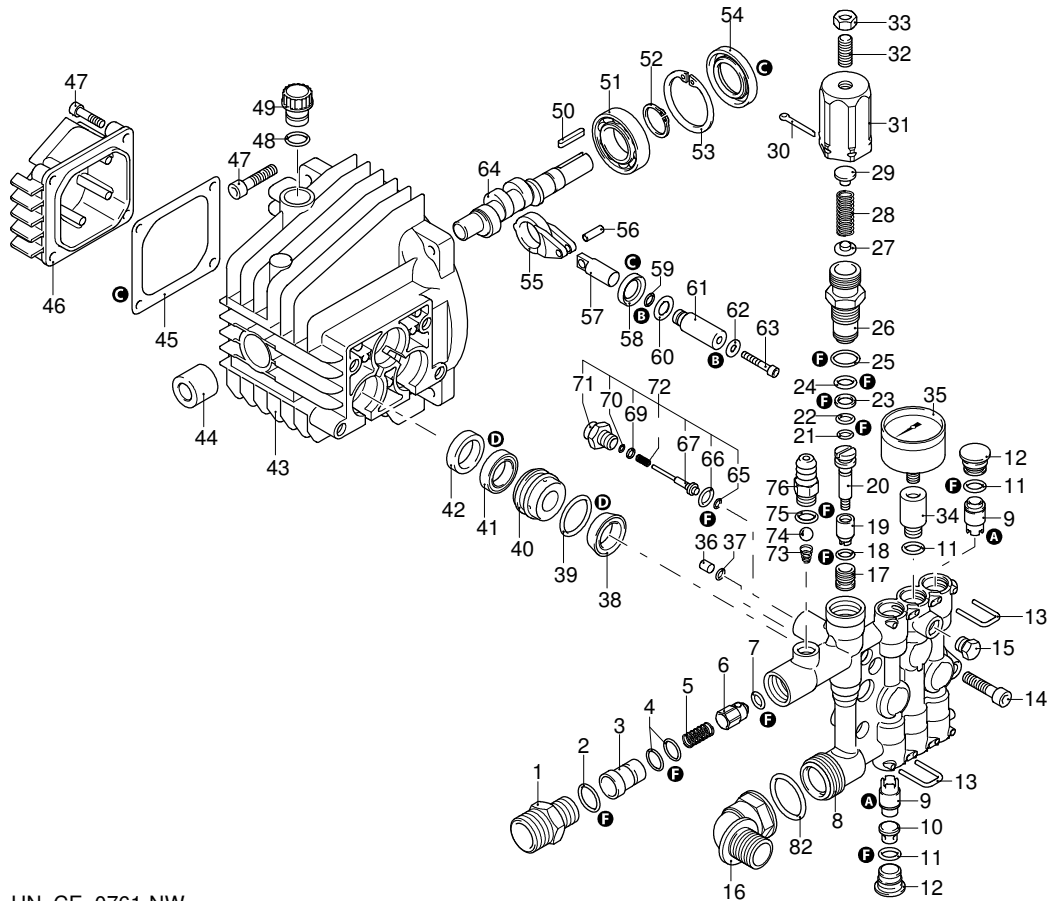

# Model HW 150

Version:

Serial number:

Code: **13029**

07/12/2010

Validity	Pos.	Code	Description	Q
	1	2900120	Fitting	1
	2	740290	O-ring	1
	3	2901060	Injector	1
	4	800560	O-ring	2
	5	1080091	Spring	1
	6	2901070	Shutter	1
	7	1460430	O-ring	1
	8	1344850	Head	1
	9	1349055	Valve	6
	10	1344770	Spacer	3
	11	1465720	O-ring	6
	12	1344800	Plug	5
	13	1344790	Fork	6
	14	850850	Screw	4
	15	620301	Plug	1
	16	2500280	Extension	1
	17	1342701	Seat	1
	18	600180	O-ring	1
	19	1460151	Piston	1
	20	2021900	Piston	1
	21	1080190	O-ring	1
	22	600180	O-ring	1
	23	1080401	Ring	1
	24	820510	O-ring	1
	25	740290	O-ring	1
	26	1344870	Piston guide	1
	27	1343450	Wobble plate	1
	28	1460190	Spring	1
	29	1980220	Wobble plate	1
	30	2500550	Split pin	1
	31	1344881	Insert	1
	32	1980740	Plug	1
	33	1060120	Nut	1
	34	1344940	Extension	1
	35	3232	Pressure gauge	1
	36	1344890	Plug	1
	37	480480	O-ring	1
	38	2460180	Water seal	3
	39	770260	O-ring	3
	40	1344750	Piston guide	3
	41	1260440	Water seal	3
	42	1344760	Oil seal	3
	43	1344050	Pump body	1
	44	1260050	Bushing	1
	45	1040710	O-ring	1
	46	1344060	Cover	1
	47	1260780	Screw	1
	48	880840	O-ring	1
	49	1343900	Plug	1
	50	880111	Key	1
	51	1341070	Bearing	1
	52	480890	Ring	1
	53	111120	Ring	1
	54	1341080	Oil seal	1
	55	1340060	Connecting-rod	3
	56	1340080	Pin	3
	57	1340070	Pin	3
	58	1260460	Oil seal	3
	59	600180	O-ring	3
	60	1341010	Plate	3
	61	1342740	Piston	3
	62	1341020	Washer	3