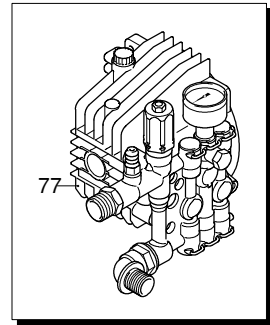

# Model HW 150

Version:

Serial number:

Code: **13029**

07/12/2010

Validity	Pos.	Code	Description	Q
	1	2900120	Fitting	1
	2	740290	O-ring	1
	3	2901060	Injector	1
	4	800560	O-ring	2
	5	1080091	Spring	1
	6	2901070	Shutter	1
	7	1460430	O-ring	1
	8	1344850	Head	1
	9	1349055	Valve	6
	10	1344770	Spacer	3
	11	1465720	O-ring	6
	12	1344800	Plug	5
	13	1344790	Fork	6
	14	850850	Screw	4
	15	620301	Plug	1
	16	2500280	Extension	1
	17	1342701	Seat	1
	18	600180	O-ring	1
	19	1460151	Piston	1
	20	2021900	Piston	1
	21	1080190	O-ring	1
	22	600180	O-ring	1
	23	1080401	Ring	1
	24	820510	O-ring	1
	25	740290	O-ring	1
	26	1344870	Piston guide	1
	27	1343450	Wobble plate	1
	28	1460190	Spring	1
	29	1980220	Wobble plate	1
	30	2500550	Split pin	1
	31	1344881	Insert	1
	32	1980740	Plug	1
	33	1060120	Nut	1
	34	1344940	Extension	1
	35	3232	Pressure gauge	1
	36	1344890	Plug	1
	37	480480	O-ring	1
	38	2460180	Water seal	3
	39	770260	O-ring	3
	40	1344750	Piston guide	3
	41	1260440	Water seal	3
	42	1344760	Oil seal	3
	43	1344050	Pump body	1
	44	1260050	Bushing	1
	45	1040710	O-ring	1
	46	1344060	Cover	1
	47	1260780	Screw	1
	48	880840	O-ring	1
	49	1343900	Plug	1
	50	880111	Key	1
	51	1341070	Bearing	1
	52	480890	Ring	1
	53	111120	Ring	1
	54	1341080	Oil seal	1
	55	1340060	Connecting-rod	3
	56	1340080	Pin	3
	57	1340070	Pin	3
	58	1260460	Oil seal	3
	59	600180	O-ring	3
	60	1341010	Plate	3
	61	1342740	Piston	3
	62	1341020	Washer	3