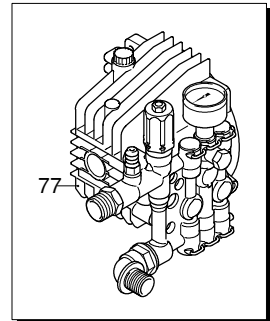

Validity	Pos.	Code	Description	Q
	63	850670	Screw	3
	64	1340170	Shaft	1
	65	1120680	O-ring	1
	66	600180	O-ring	1
	67	2022040	Pin	1
	68	2021630	Spring	1
	69	2021650	Washer	1
	70	1260820	O-ring	1
	71	1344830	Fitting	1
	72	42580	TSS kit	1
	73	1560520	Spring	1
	74	1250280	Ball	1
	75	480480	O-ring	1
	76	1982520	Hose tail	1
	77	1349285	Pump assembly	1
	78	1349204	Head assembly	1
	79	42579	Valve kit adjustment	1
	80	3082130	Water coupling kit	1
	81	40086	Fitting	1
	82	2440230	O-ring	1
A		42566	Valve kit	1
B		2623	Piston kit	1
C		1876	Oil seal kit	1
D		42567	Water seal kit	1
F		42568	Gasket kit	1

UN_CE_0761-NW