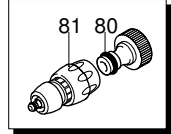

Validity	Pos.	Code	Description	Q
	63	850670	Screw	3
	64	1340170	Shaft	1
	65	1120680	O-ring	1
	66	600180	O-ring	1
	67	2022040	Pin	1
	68	2021630	Spring	1
	69	2021650	Washer	1
	70	1260820	O-ring	1
	71	1344830	Fitting	1
	72	42580	TSS kit	1
	73	1560520	Spring	1
	74	1250280	Ball	1
	75	480480	O-ring	1
	76	1982520	Hose tail	1
	77	1349285	Pump assembly	1
	78	1349204	Head assembly	1
	79	42579	Valve kit adjustment	1
	80	3082130	Water coupling kit	1
	81	40086	Fitting	1
	82	2440230	O-ring	1
A		42566	Valve kit	1
B		2623	Piston kit	1
C		1876	Oil seal kit	1
D		42567	Water seal kit	1
F		42568	Gasket kit	1

UN_CE_0761-NW