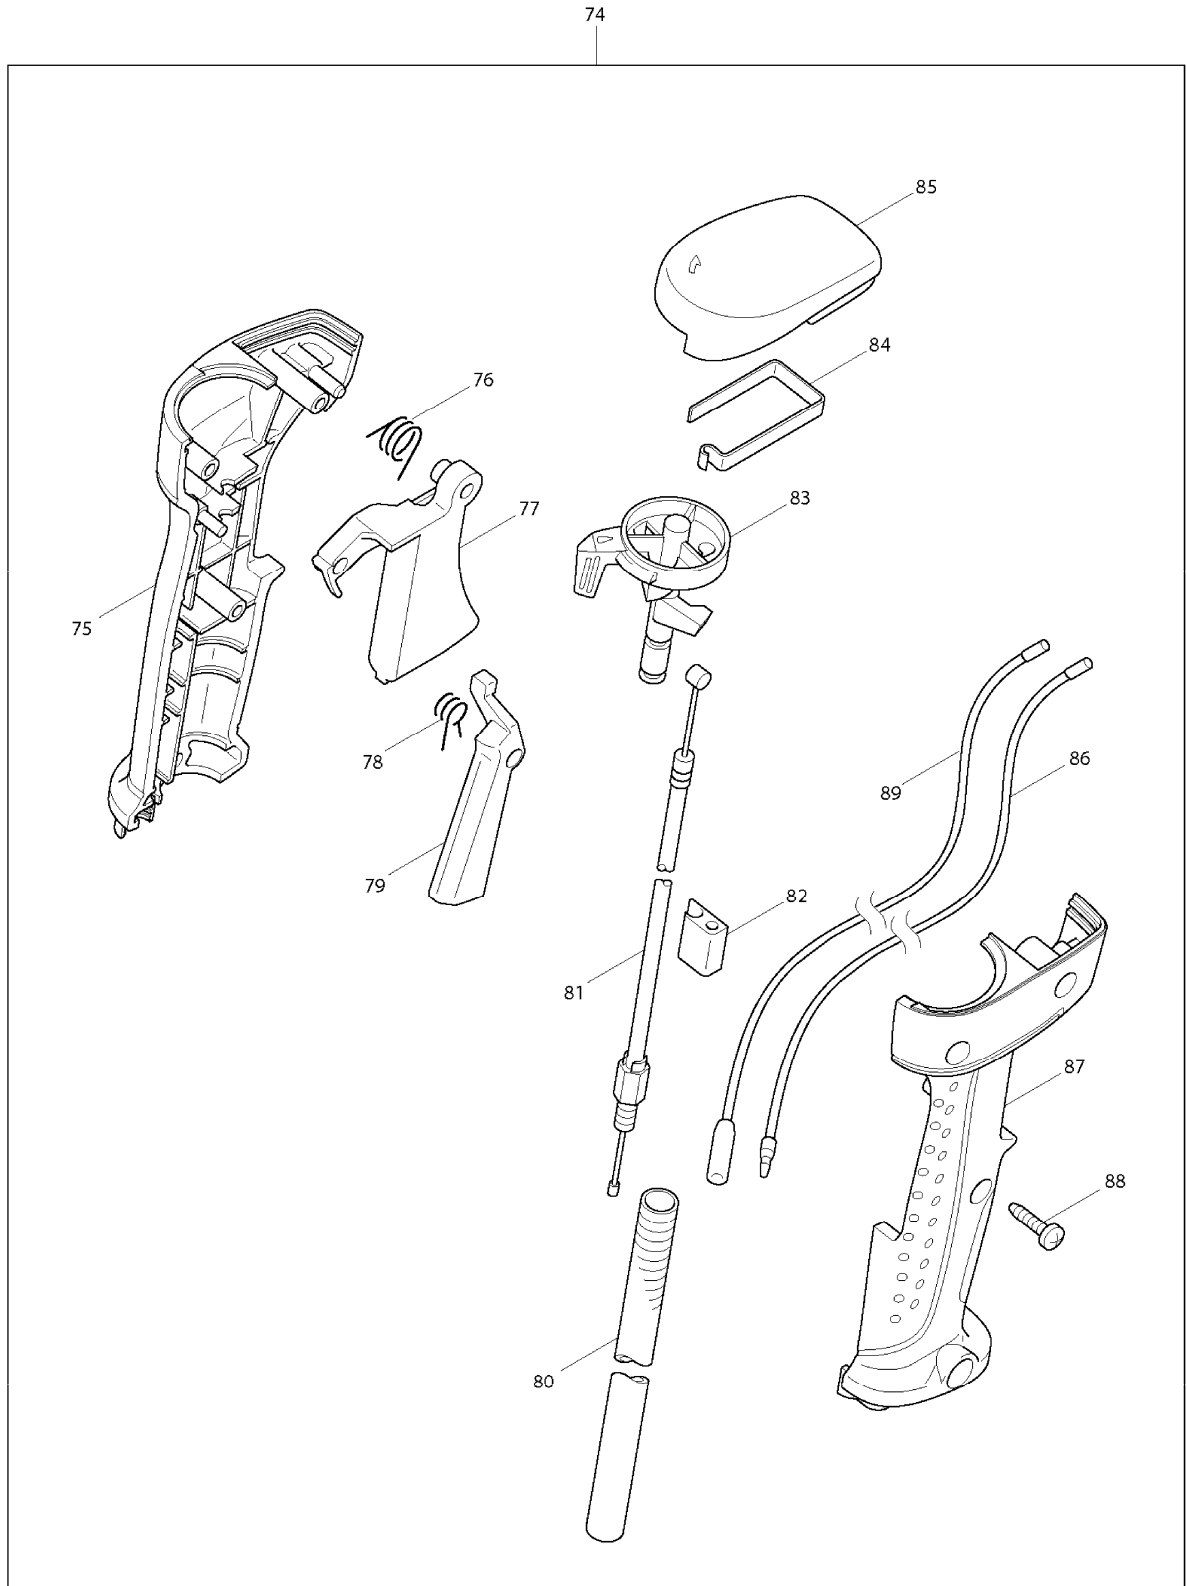

SERVICE DRAWING

MODEL NO. EM4351UH