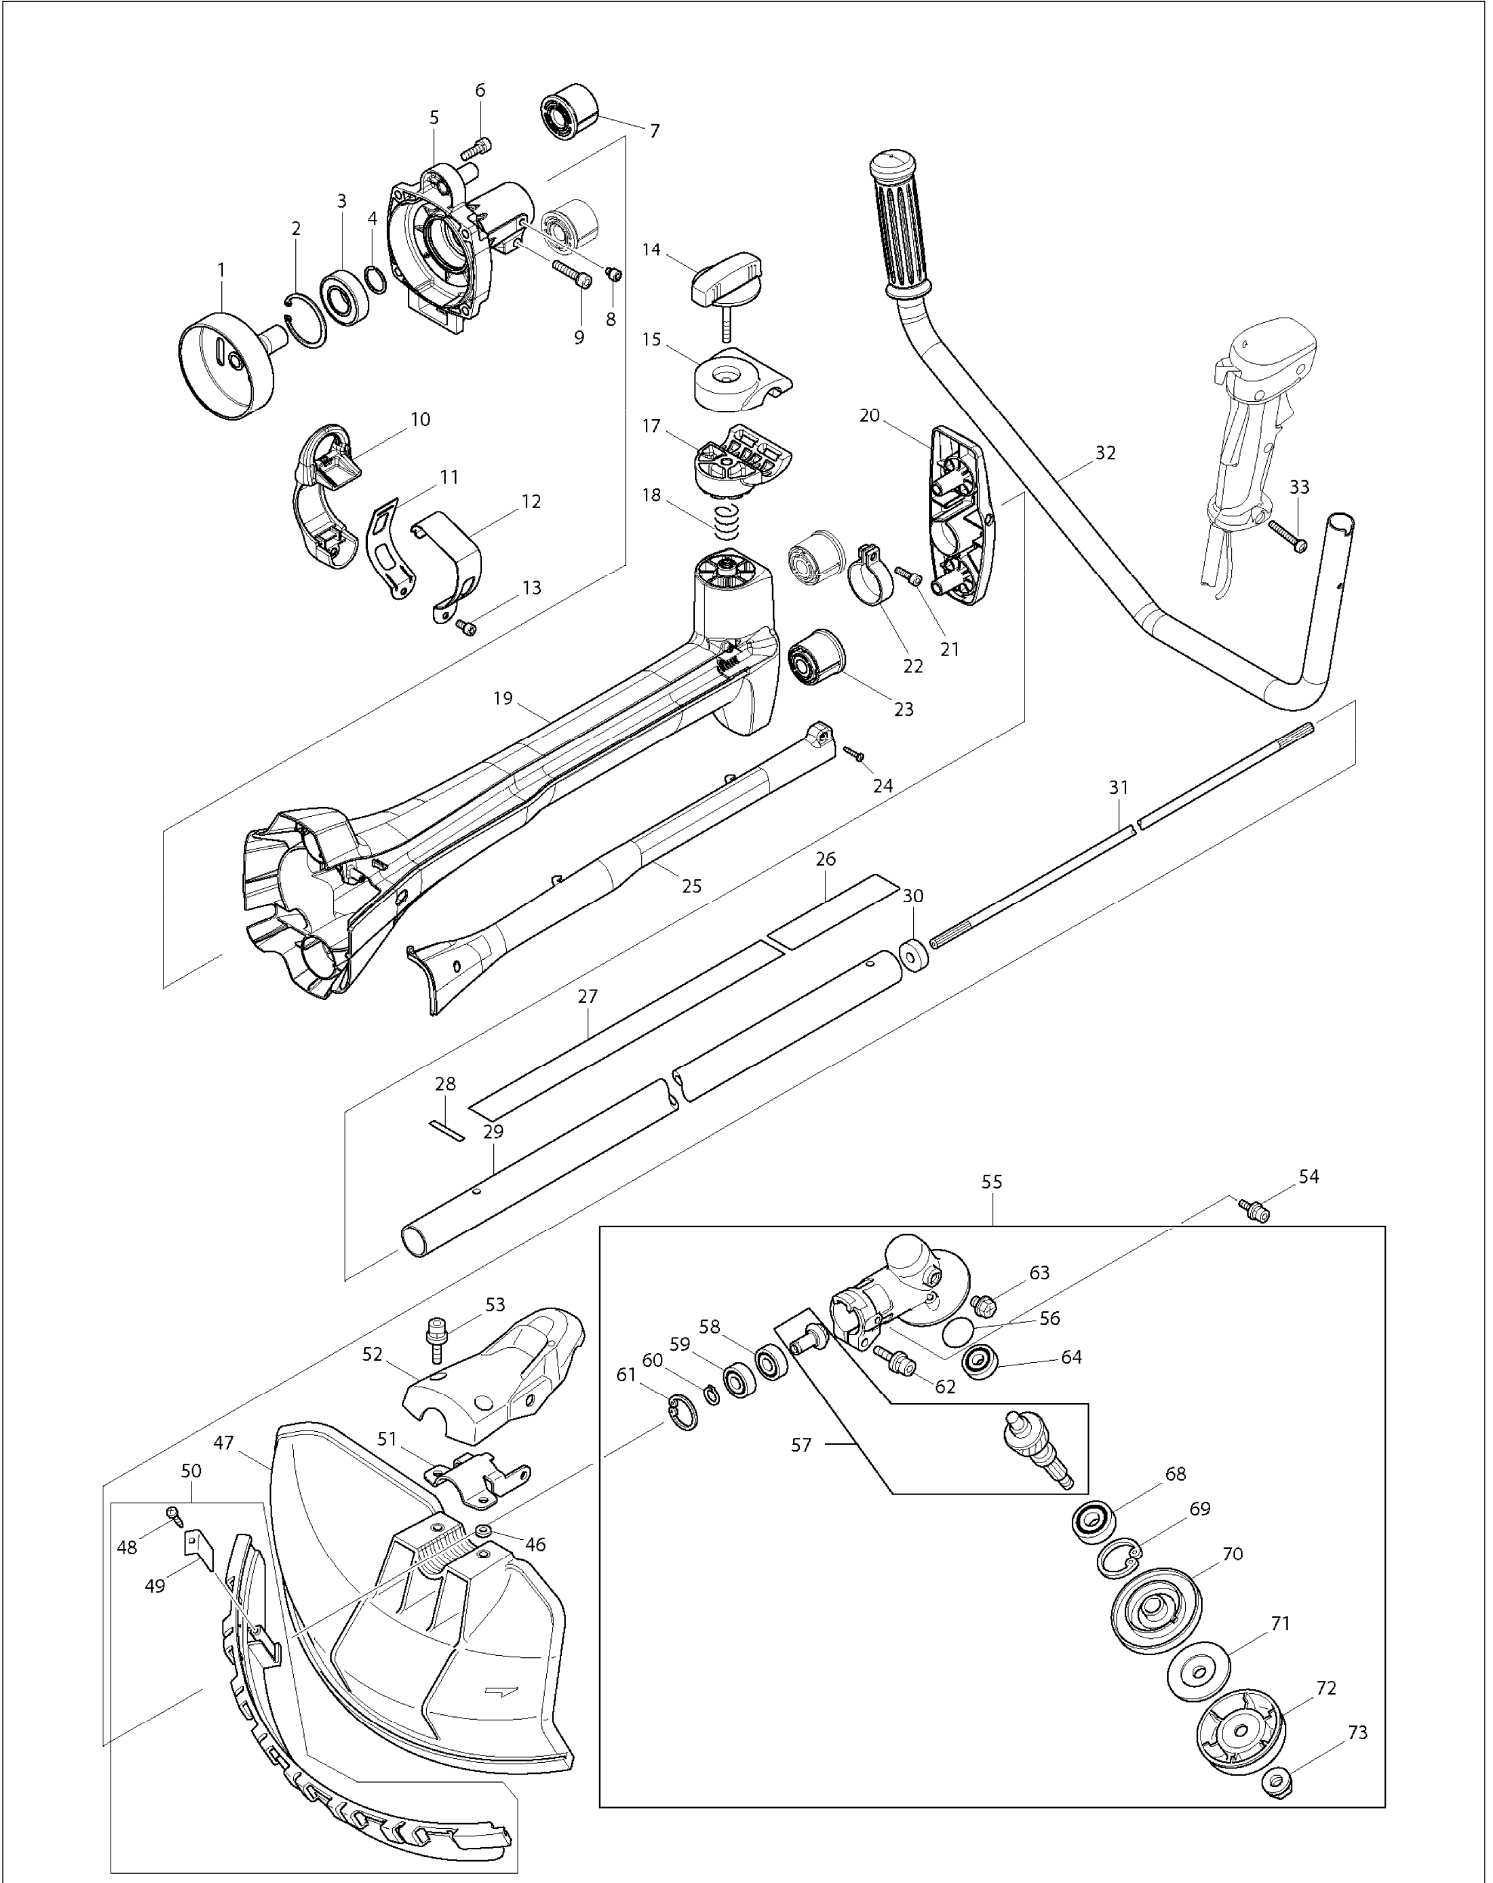

SPARE PARTS LIST

MODEL NO. EM4351UH

ITEM	PART NO.	DESCRIPTION	QTY	NOTE
268	WJ00183585	CHOKE LEVER	1	
269	WJ00044456	CHOKE SHAFT	1	
270	5806122210	SPRING	1	
271	5806122220	BALL	1	
272	WJ00006295	CHOKE VALVE	1	
273	WJ00096475	SCREW	1	
274	352010-6	INLET SCREEN	1	
275	WJ00009589	DIAPHRAGM-PUMP	1	
276	WJ00092228	GASKET	1	
277	234183-6	CONICAL COMPRESSION SPRING 5-9	1	
278	WJ00213807	PUMP COVER ASSEMBLY	1	
279	WJ00096166	SCREW	1	
280	WJ00098217	SPRING	1	
281	WJ00096368	IDLE ADJUST SCREW	1	
282	455102-1	CHANGE PLATE	1	
283	266385-6	TAPPING SCREW 4X14	1	
284	267485-5	FLAT WASHER 5	2	
285	257903-1	STOP RING E-2.3	1	
286	941101-4	FLAT WASHER 5	1	
A01	196129-9	BAND ASSEMBLY SET	1	
A02	451252-0	TOOL COVER	1	
A03	195501-2	OIL SET	1	
A04	782233-6	BOX DRIVER 10-16	1	
A05	783223-2	HEX. WRENCH 4	1	
A06	783232-1	HEX. WRENCH 5	1	
A07	782238-6	BOX WRENCH 17	1	
A08	831304-7	ACCESSORY BAG	1	
A09	122882-1	CUTTER ASSEMBLY	1	
E02	WJ00098404	SPRING	2	

SERVICE DRAWING

MODEL NO. EM4351UH