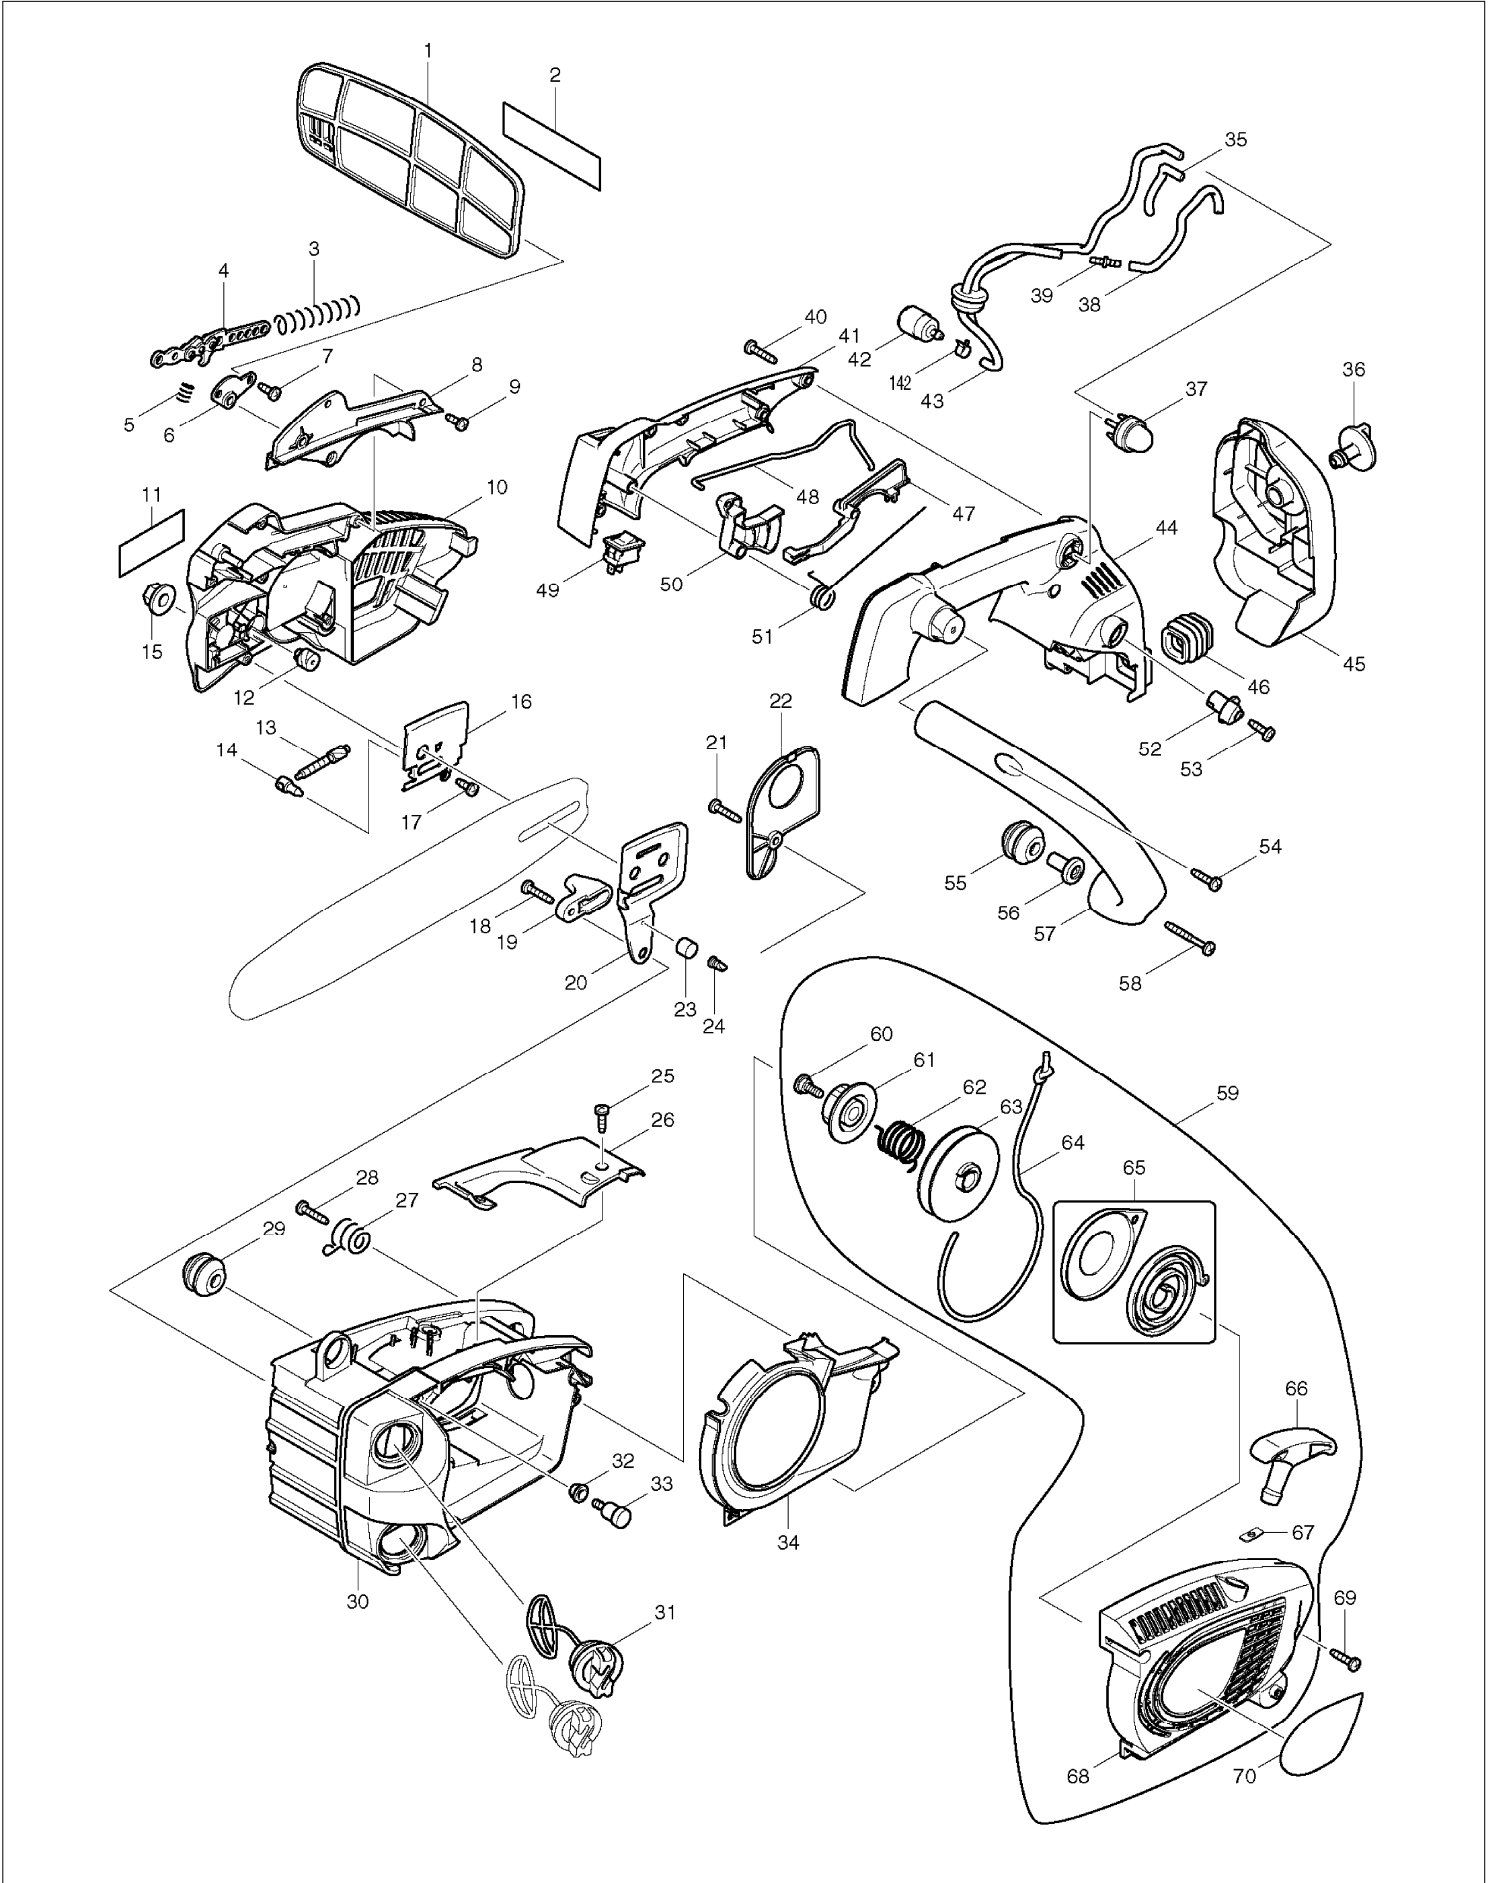

SPARE PARTS LIST

MODEL NO. DCS232T

ITEM	PART NO.	DESCRIPTION	QTY	NOTE
118	942201-3	SPRING WASHER 8	1	
119	931403-6	HEX. NUT M8	1	
120	418714-1	SPACER	2	
121	125278-5	IGNITION COIL ASS'Y INC. 124,125	1	
122	266359-7	FLANGE SOCKET M4X18	2	
123	168401-9	SPARK PLUG	1	
124	324465-5	PLUG CAP SPRING	1	
125	421878-2	PLUG CAP	1	
126	WJ00096325	SCREW	4	
127	WJ00021158	COVER-METERING DIAPHRAGM	1	
128	WJ00095586	DIAPHRAGM ASS'Y	1	
129	442183-4	METERING DIAPHRAGM GASKET	1	
130	WJ00014477	PIN-METERING LEVER	1	
131	WJ00016648	LEVER	1	
132	WJ00983160	SPRING	1	
133	WJ00096424	SCREW	1	
134	WJ00008282	VALVE-INLET NEEDLE	1	
135	WJ00014070	INLET SCREEN	1	
136	WJ00009599	PUMP DIAPHRAGM	1	
137	442172-9	PUMP GASKET	1	
138	WJ00112245	JET	1	
139	WJ00016104	O RING	1	
140	WJ00096364	SCREW M3X8 WITH WASHER	2	
141	WJ00052903	PUMP BODY ASS'Y INC. 130-135	1	
142	324616-0	HOSE CLAMP	1	
A01	168408-5	GUIDE BAR 10	1	
A02	418845-6	GUIDE BAR CASE	1	
A03	196205-9	SAW CHAIN SET	1	
A04	782023-7	WRENCH 13-16	1	
E01	810111-1	CAUTION TAG	1	

SERVICE DRAWING

MODEL NO. DCS232T