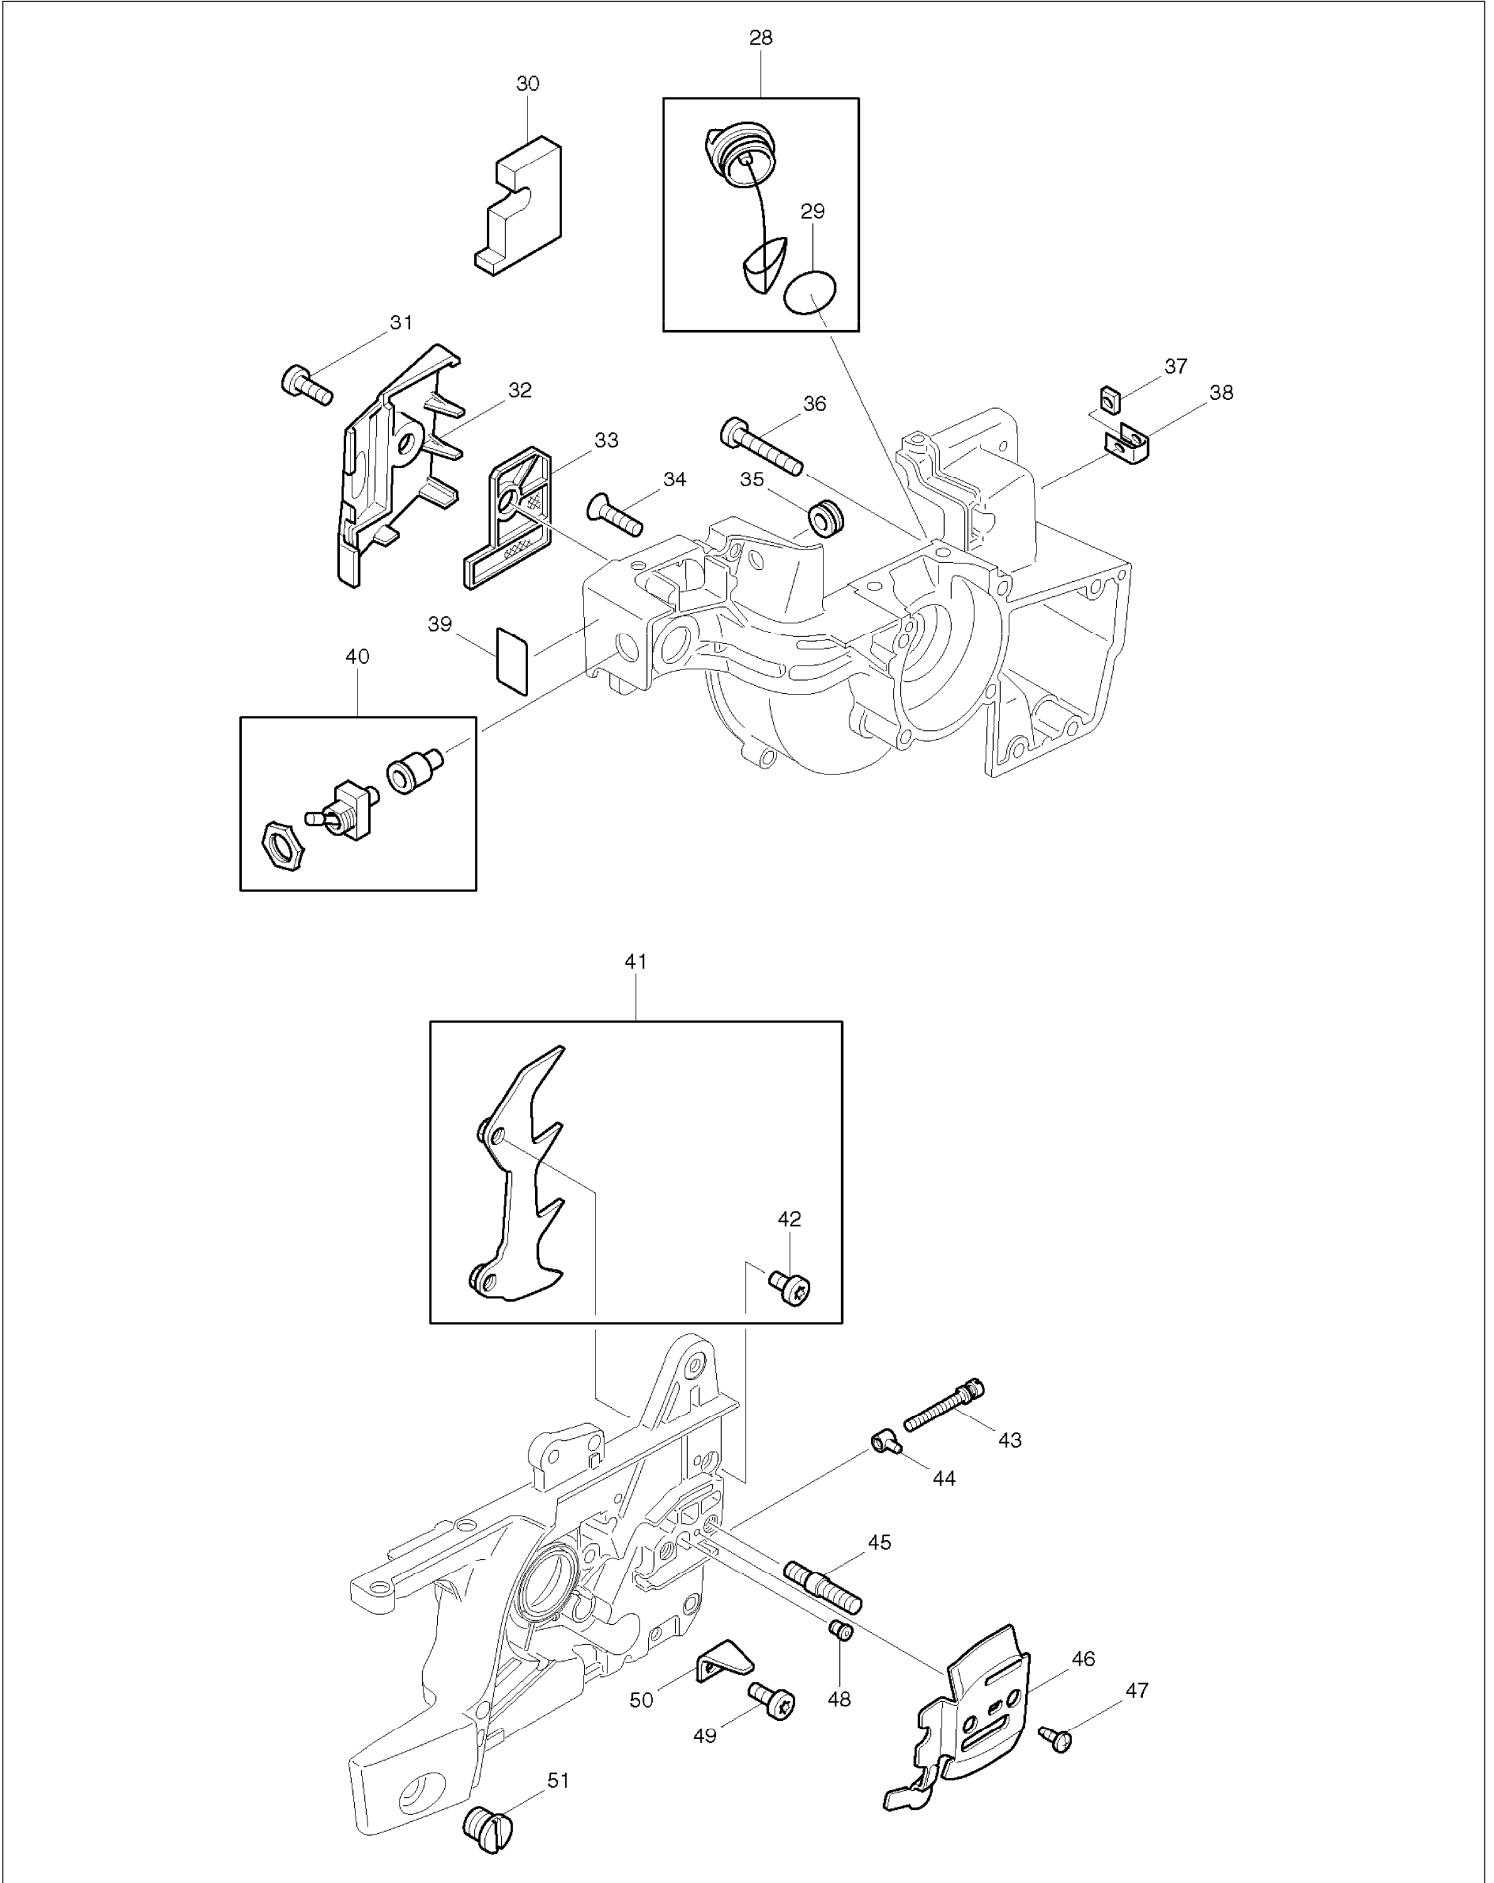

SERVICE DRAWING

MODEL NO. DCS520