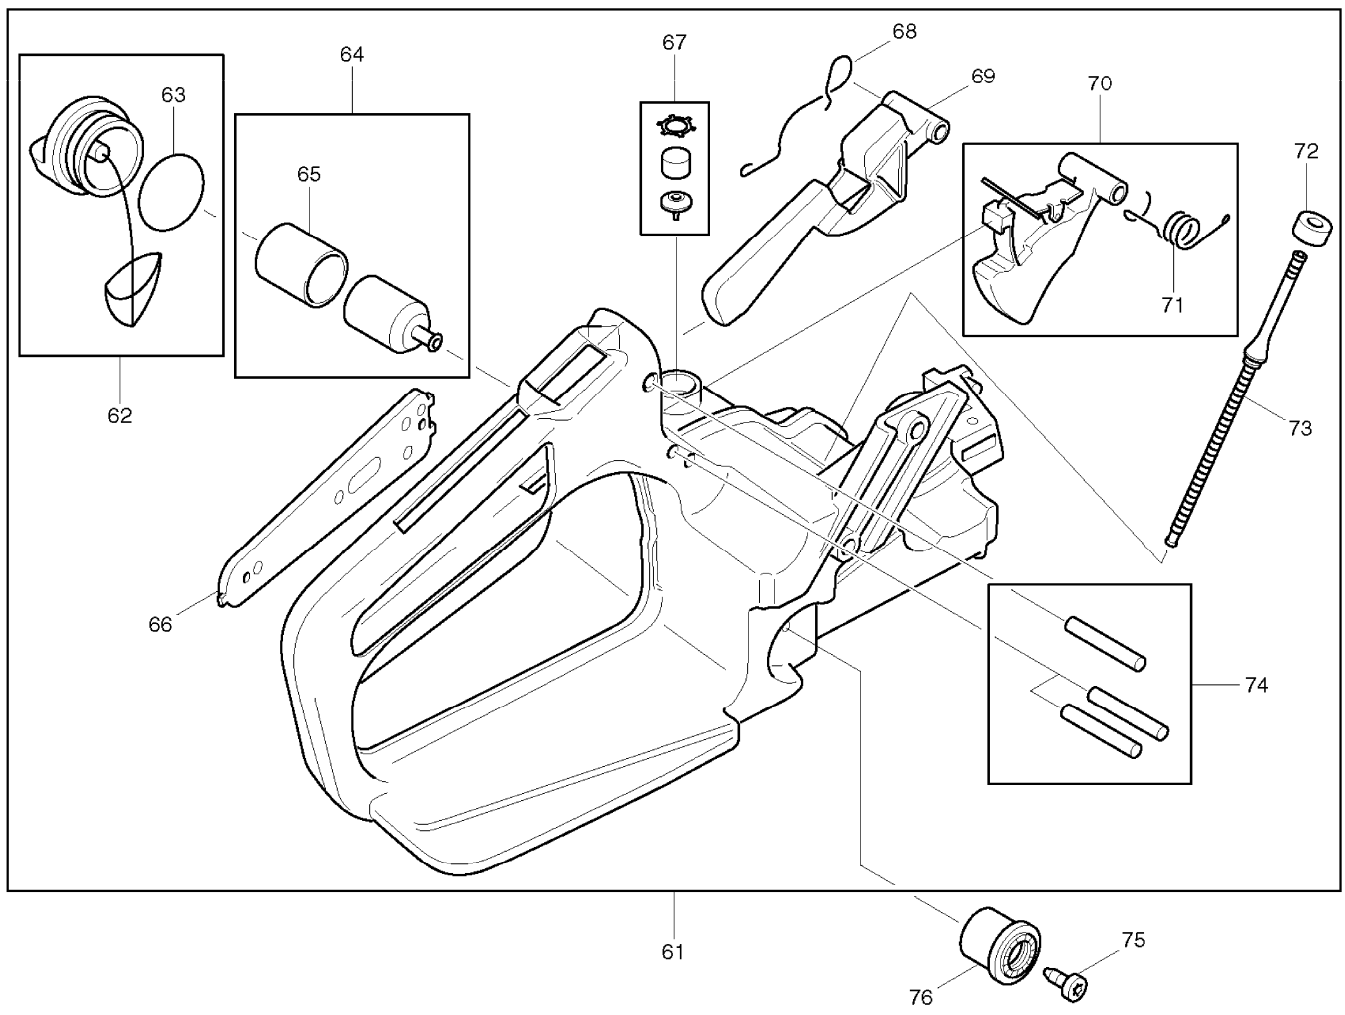

SERVICE DRAWING

MODEL NO. DCS520