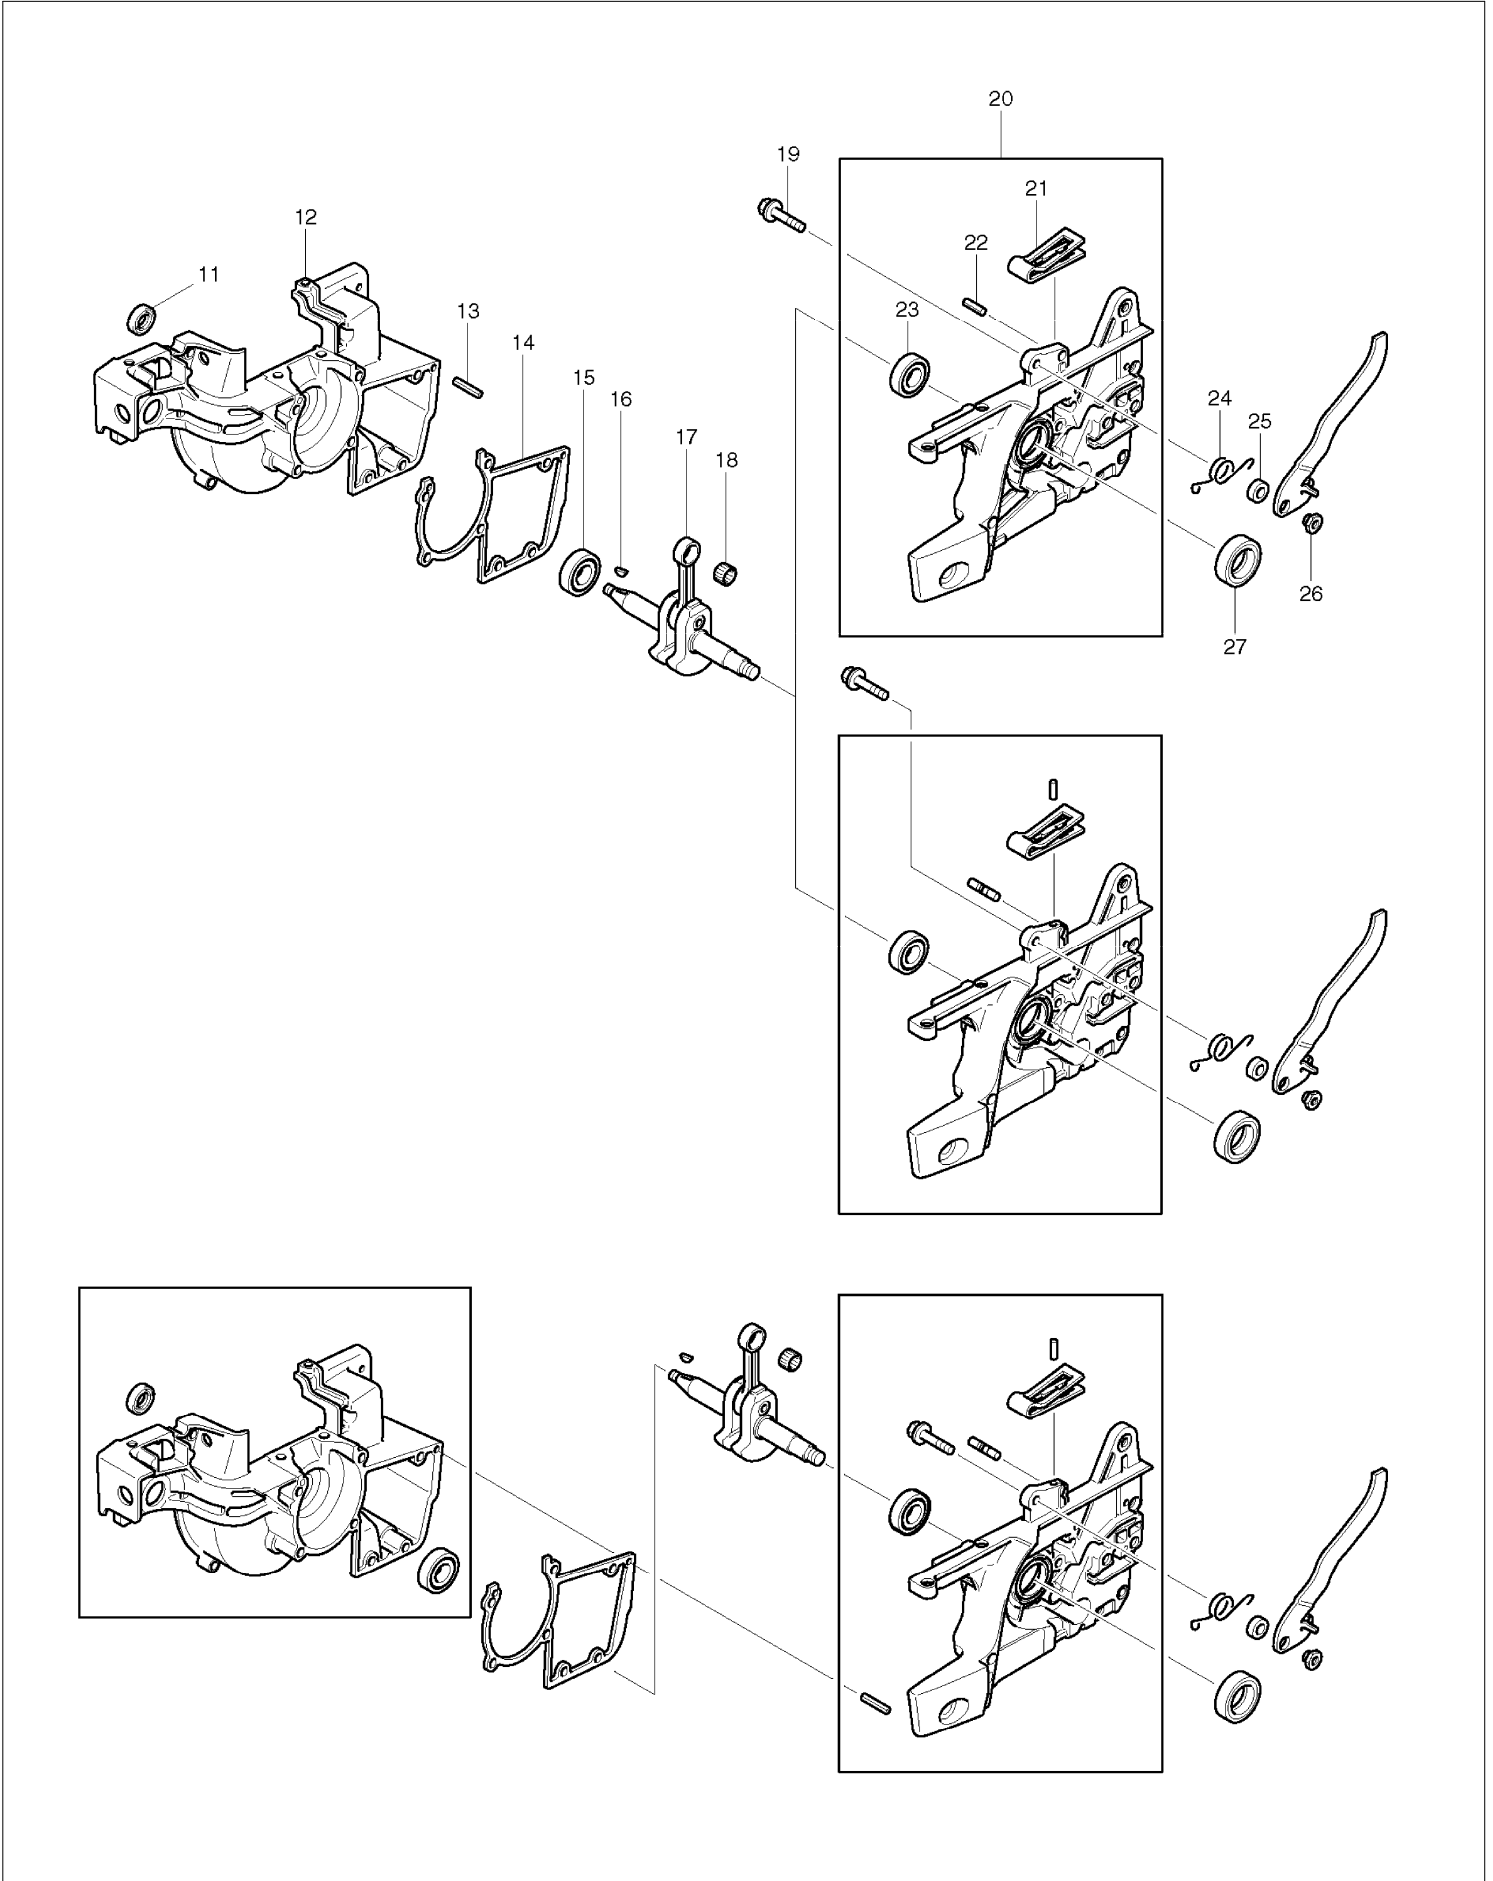

SERVICE DRAWING

MODEL NO. DCS520