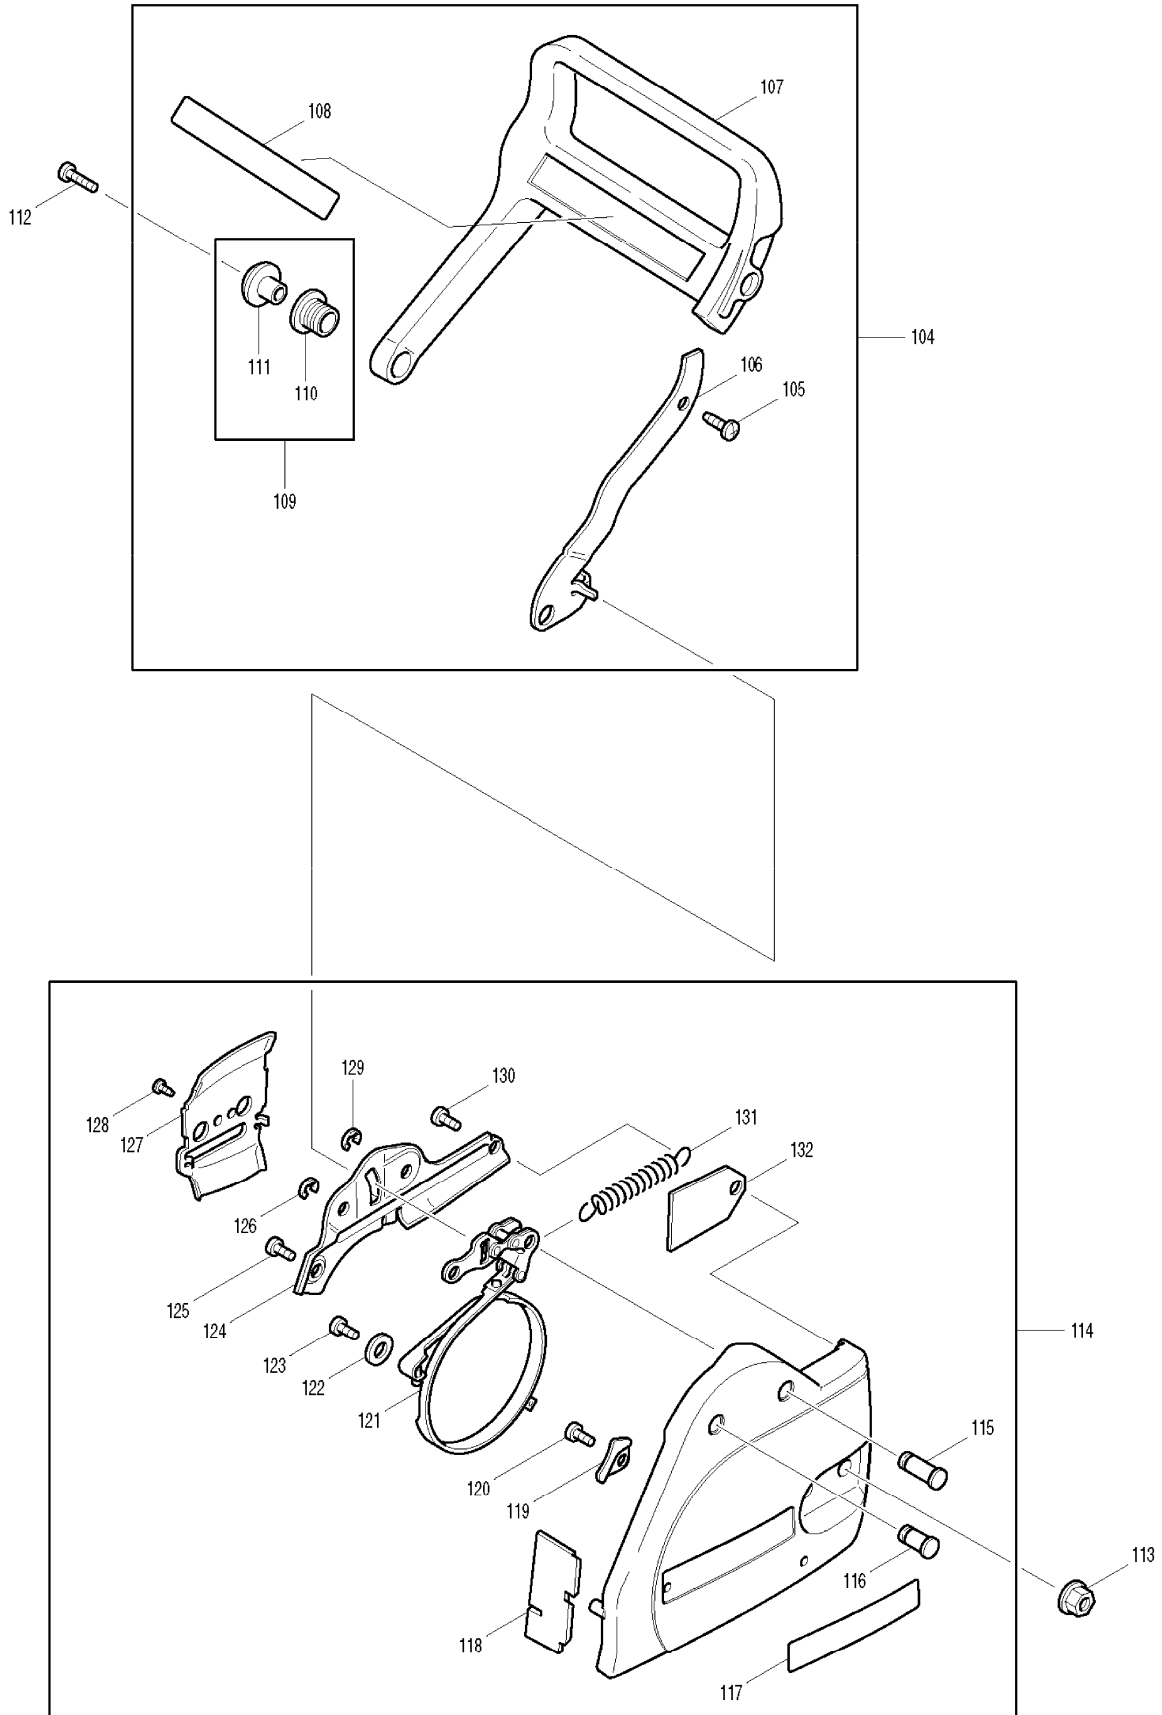

SERVICE DRAWING

MODEL NO. DCS520