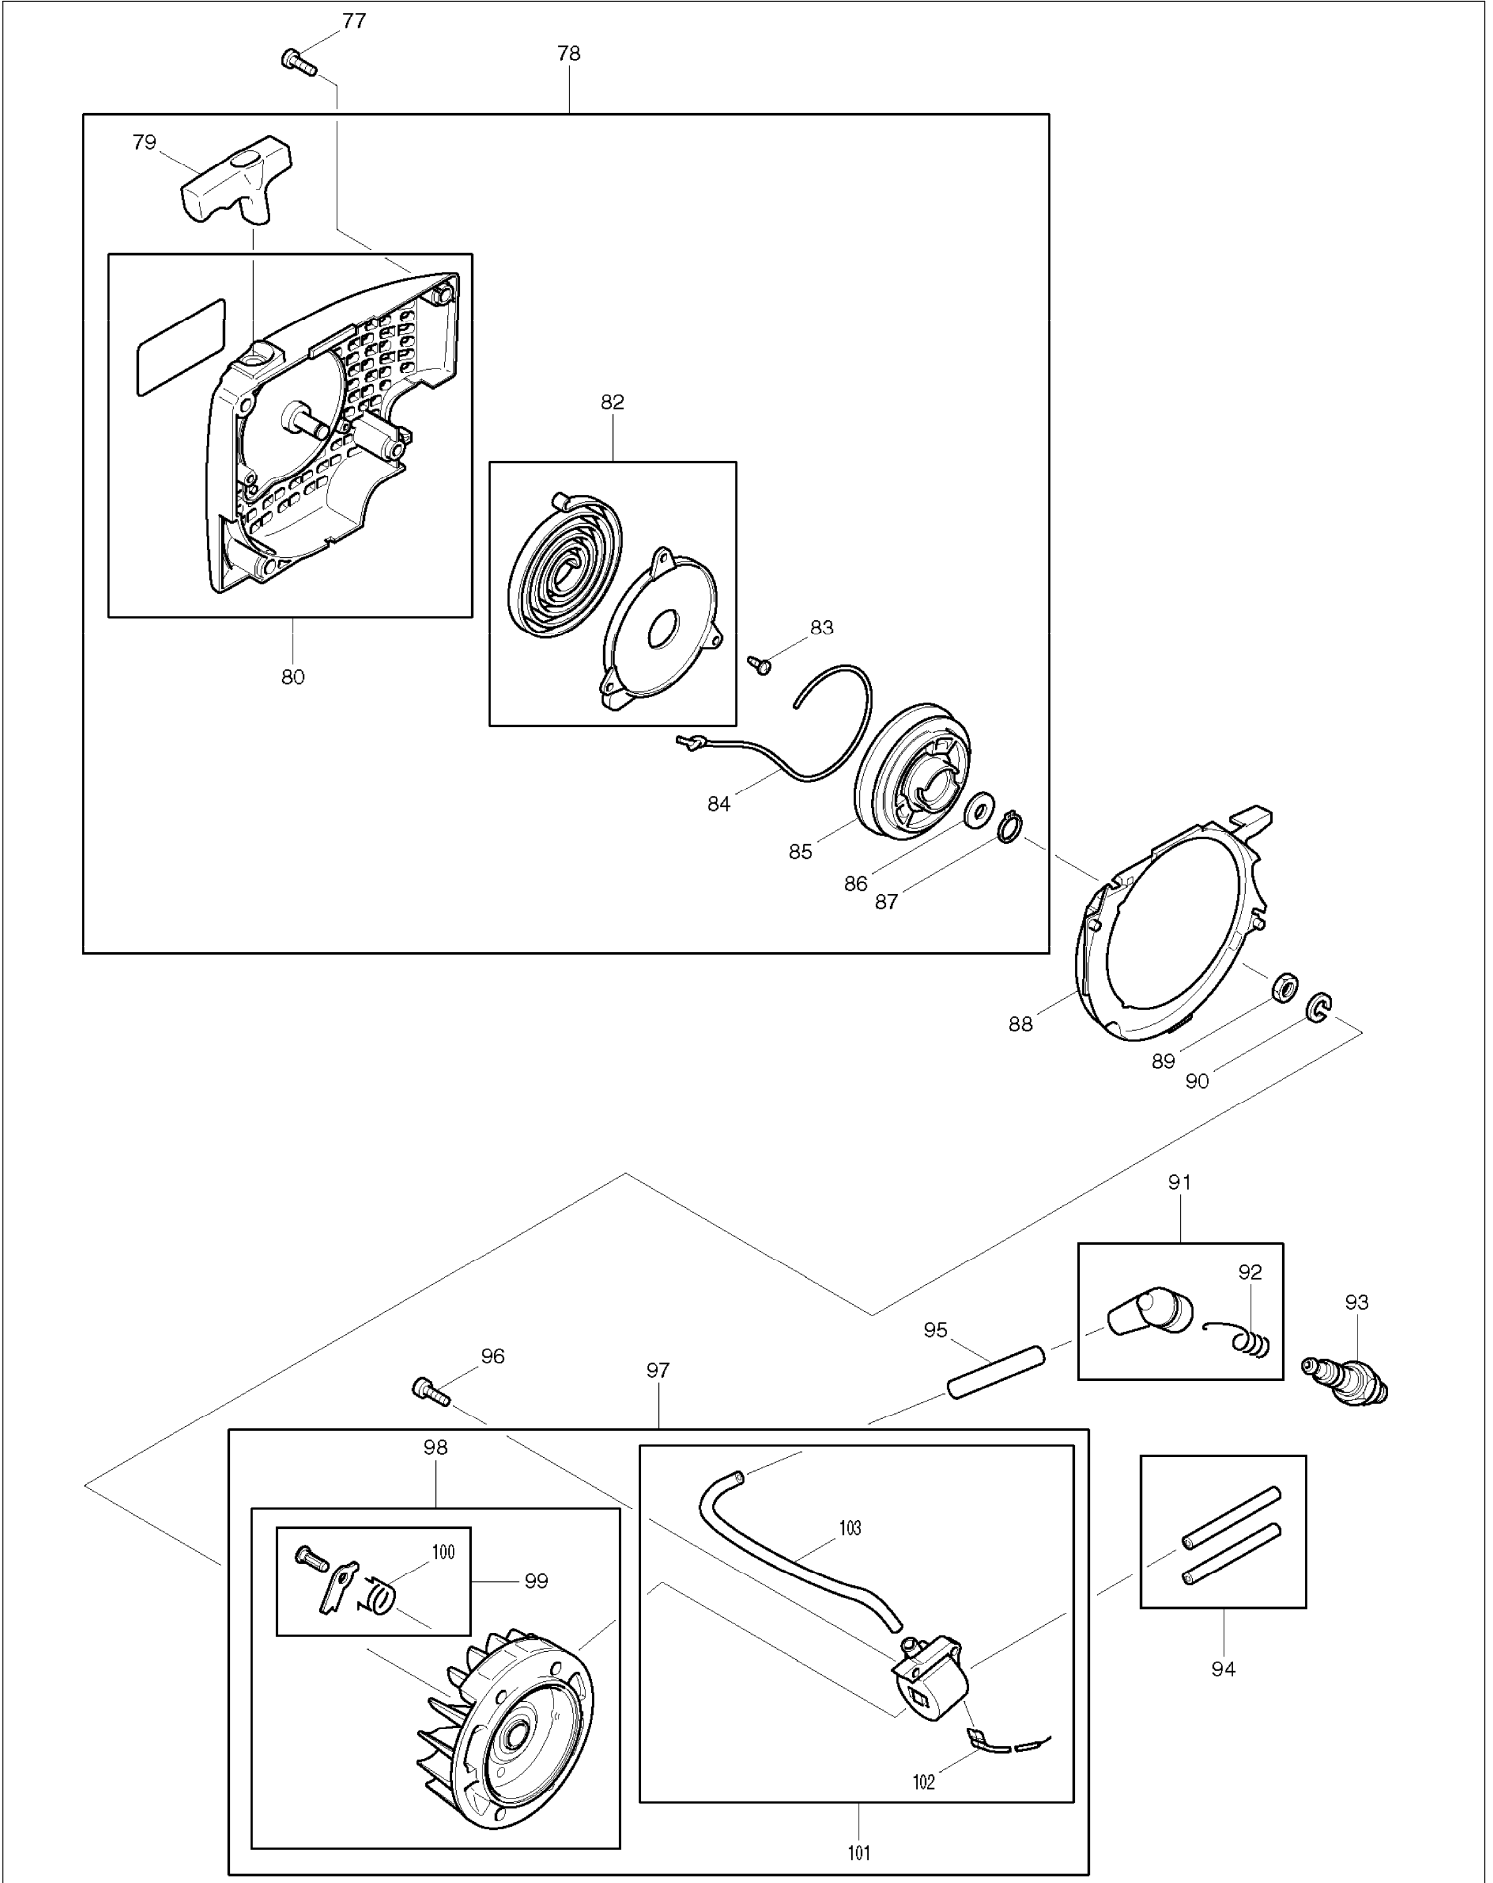

SERVICE DRAWING

MODEL NO. DCS520