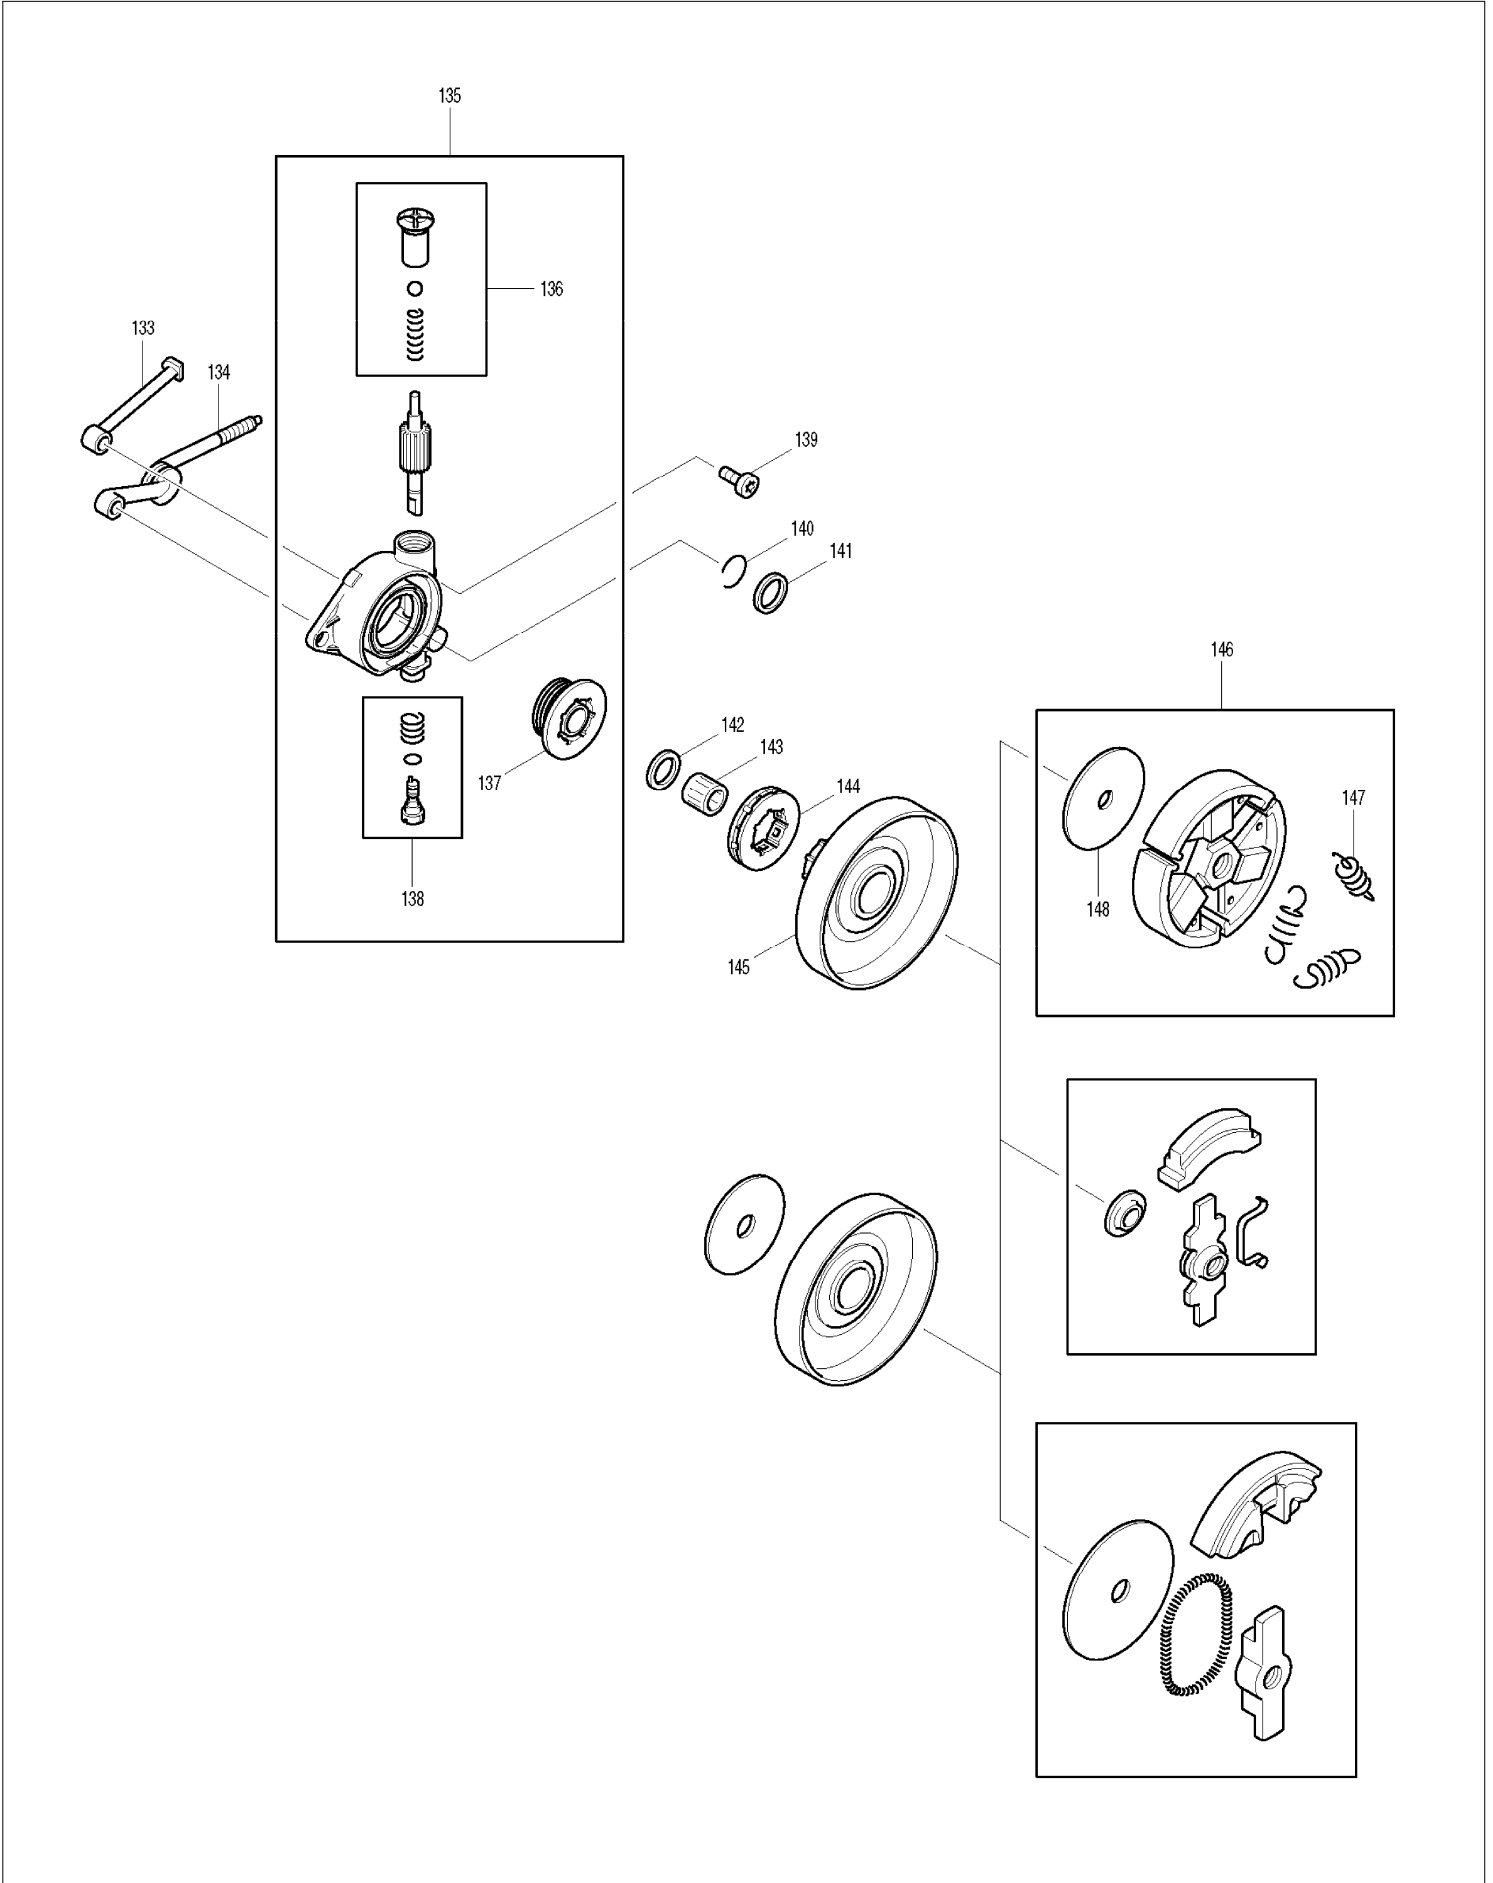

SERVICE DRAWING

MODEL NO. DCS520