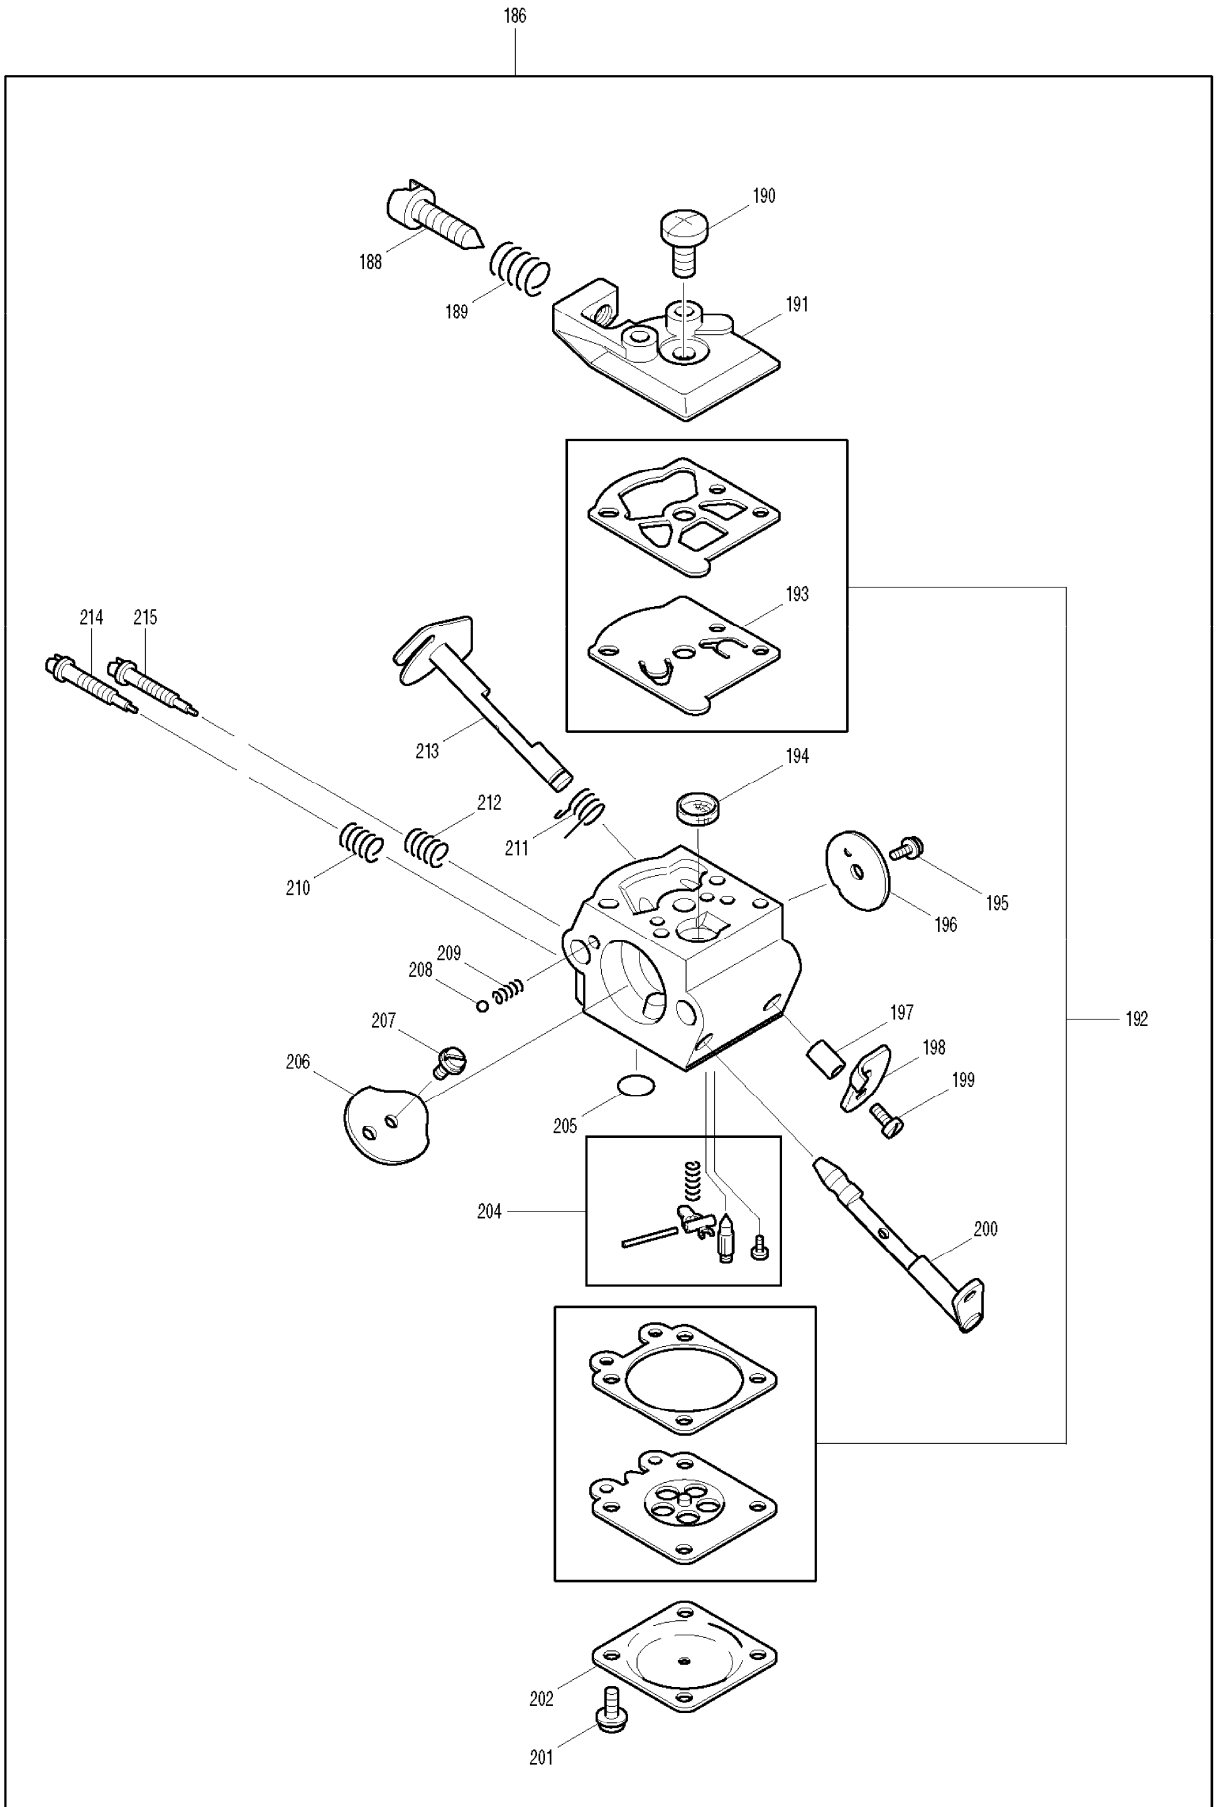

SERVICE DRAWING

MODEL NO. DCS520