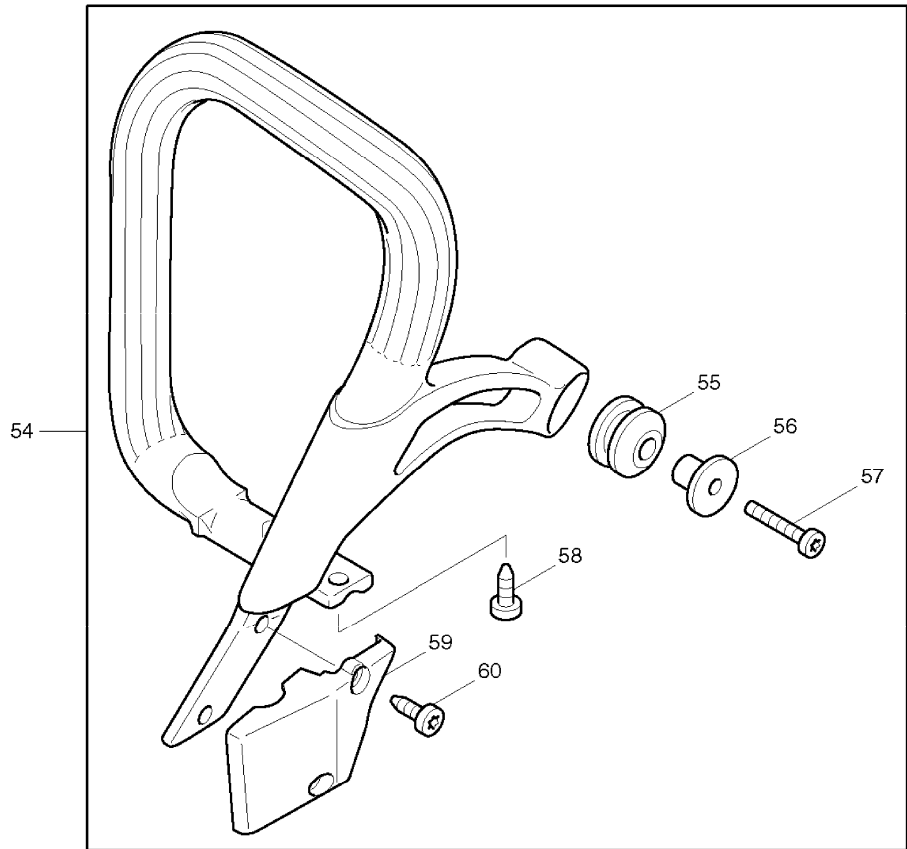

SERVICE DRAWING

MODEL NO. DCS520