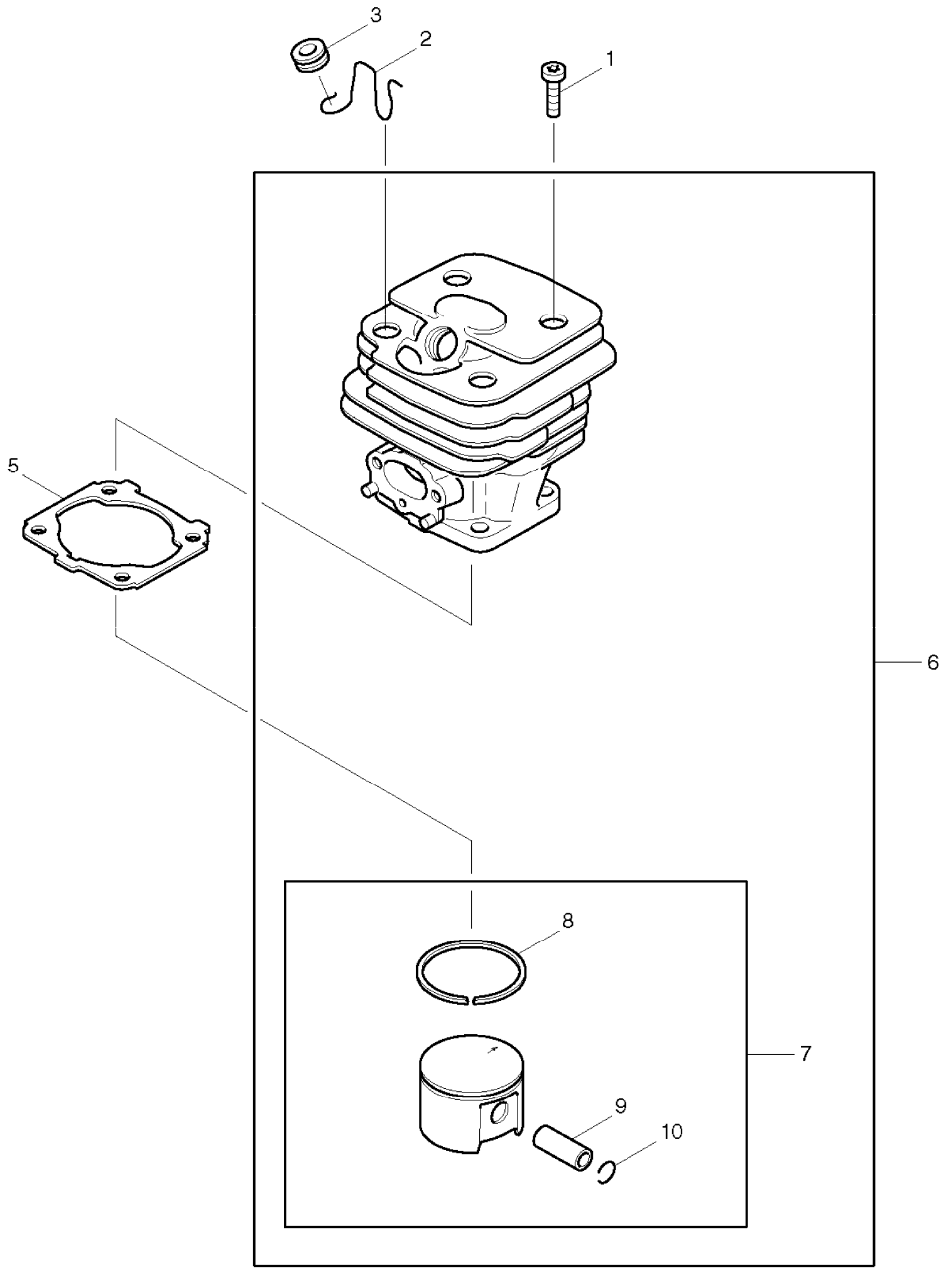

SPARE PARTS LIST

MODEL NO. DCS520

ITEM	PART NO.	DESCRIPTION	QTY	NOTE
171	965401024	RUBBER BUSH	1	
172	965404410	RUBBER BUSH	1	
173	965404341	GASKET	1	
174	020131043	INTER MEDIATE FLANGE	1	
175	965524023	GASKET	1	
176	027151011	INJECTION CARBURETOR INC. 177	1	
177	027150830	CHOKE LEVER	1	
178	020118030	GUIDE PIECE	1	
179	908205658	FILLISTER HEAD SCREW M5X65	2	
180	924105300	WASHER 5.3	2	
181	020171100	CONNECTING MUFF	1	
182	020117281	THROTTLE LINKAGE CPL.	1	
186	027151011	INJECTION CARBURETOR INC. 177,188-215	1	
188	001151240	IDLE STOP SCREW	1	
189	021151230	PRESSURE SPRING	1	
190	118151190	SCREW	1	
191	001151165	PUMP COVER	1	
192	021151540	SET GASKET/DIAPHRAGM INC. 193	1	
193	021151150	PUMP DIAPHRAGM,RUBBER	1	
194	021151180	SCREEN	1	
195	118151060	SCREW	1	
196	021151320	THROTTLE SHUTTER	1	
197	001151580	SLEEVE	1	
198	001151590	LEVER	1	
199	118151060	SCREW	1	
200	001151600	CHOKE SHAFT	1	
201	118151020	SCREW	4	
202	021151120	DIAPHRAGM COVER	1	
204	957150040	SET OF CONTROL PARTS	1	
205	144150030	COVER DISC	1	
206	001151260	CHOKE SHUTTER	1	
207	118151060	SCREW	1	
208	118151170	FRICTION BALL	1	
209	118151160	FRICTION SPRING	1	
210	021151530	SPRING(H)	1	
211	001151310	SPRING	1	
212	021151480	SPRING(L)	1	
213	001151301	TROTTLER SHAFT	1	
214	001151510	MAIN ADJUSTMENT SCREW	1	
215	001151470	IDLING ADJUSTMENT SCREW	1	
216	528086664	SAW CHAIN 15"	1	
219	411406700	SPROCKET NOSE CPL.	1	
220	445038631	SPROCKET NOSE BAR 15" INC. 219	1	
223	952020650	CHAIN PROT. COVER 15"-18"	1	

SERVICE DRAWING

MODEL NO. DCS520