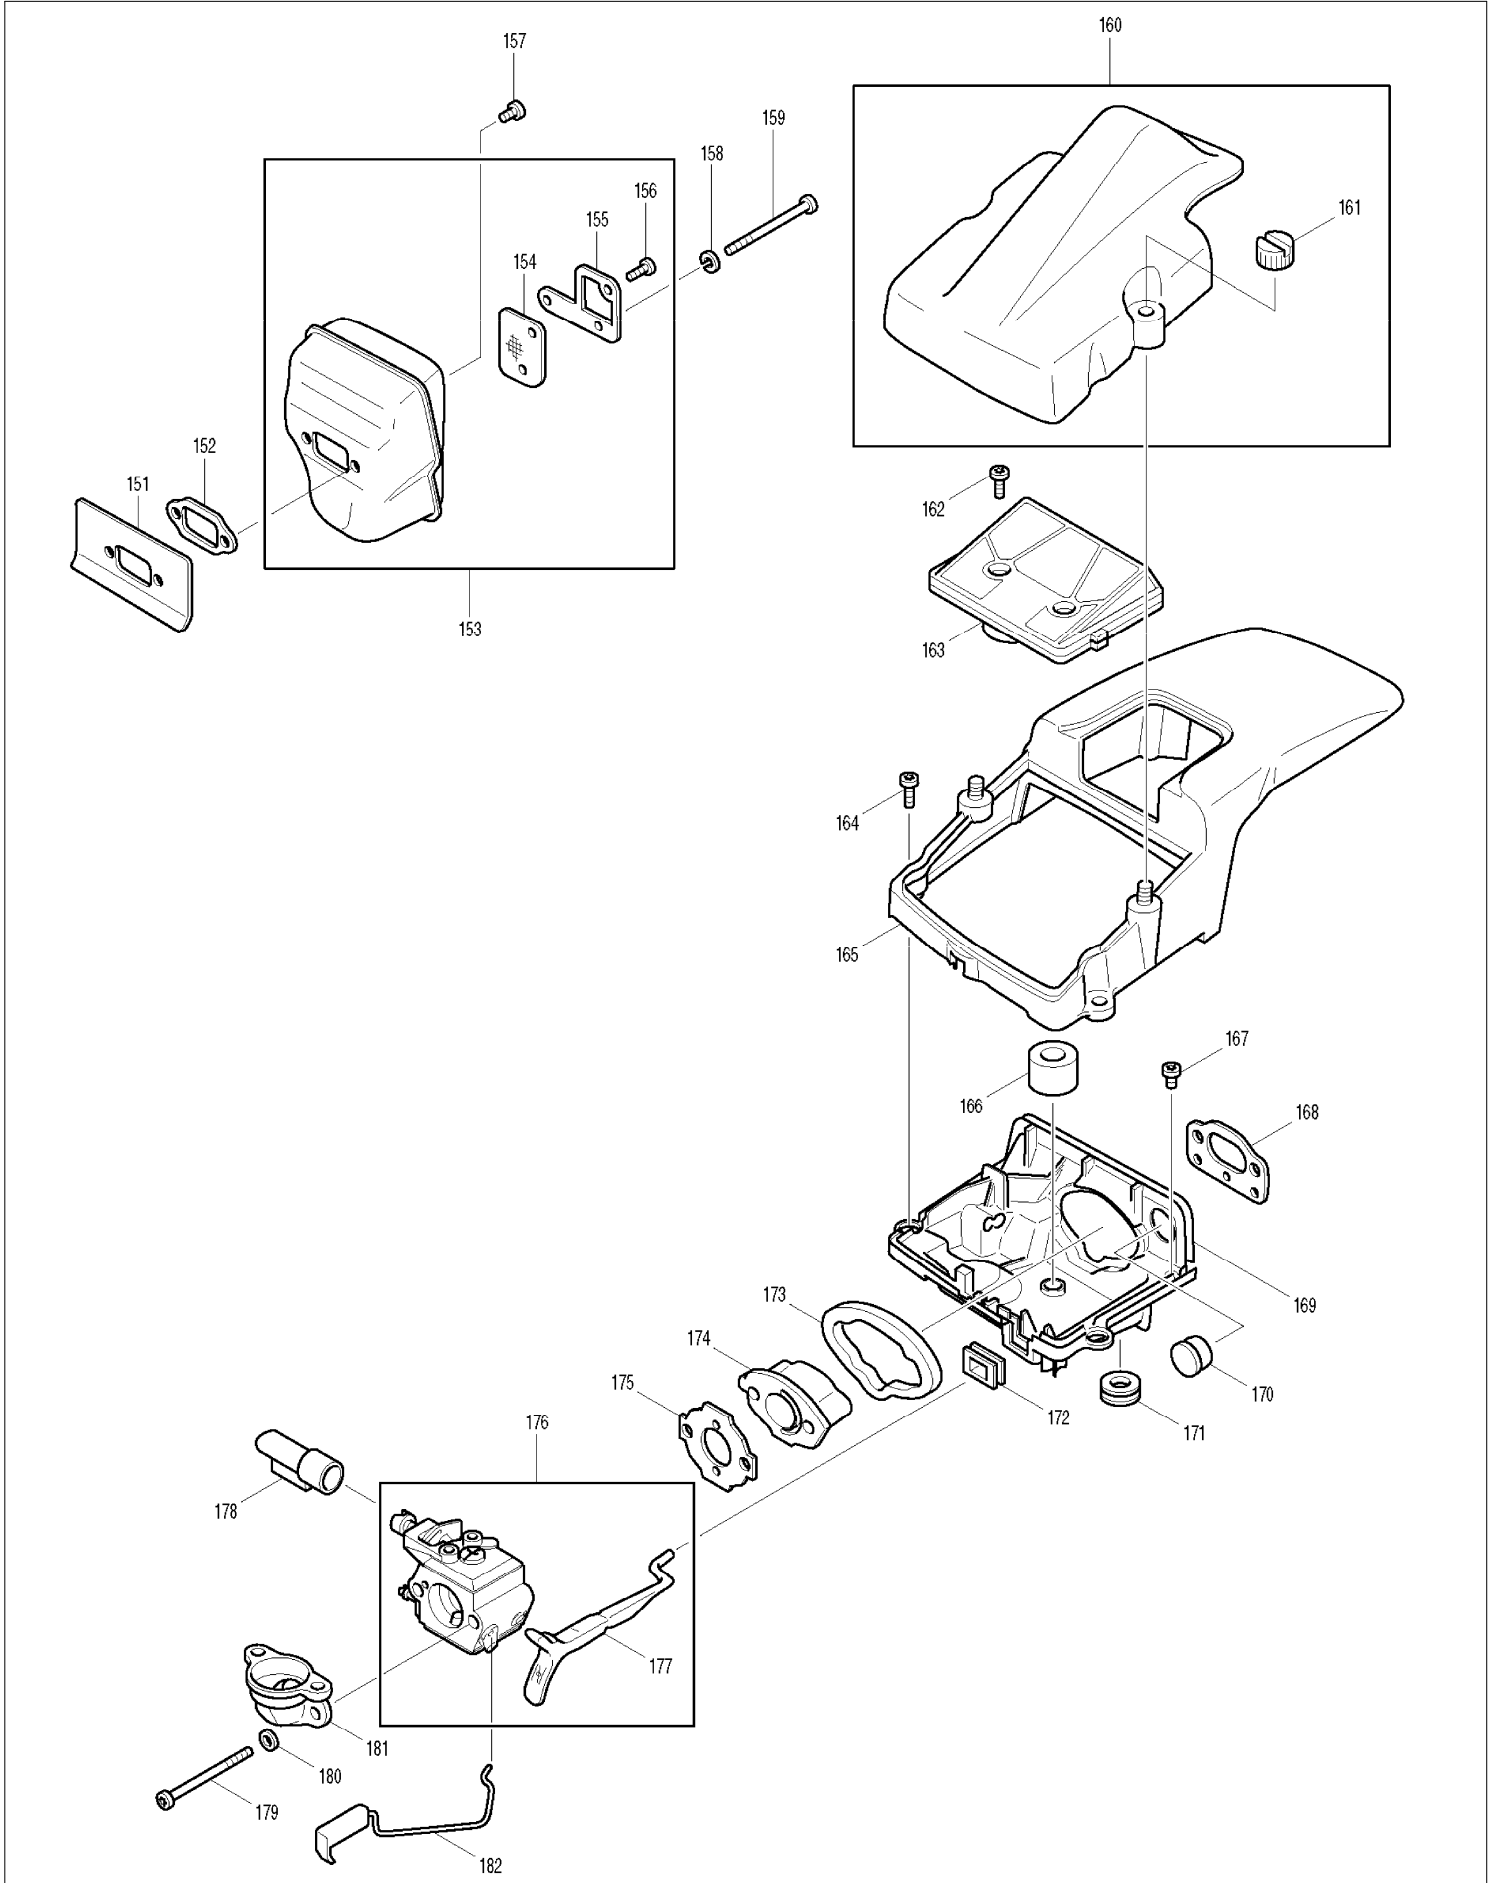

SERVICE DRAWING

MODEL NO. DCS520