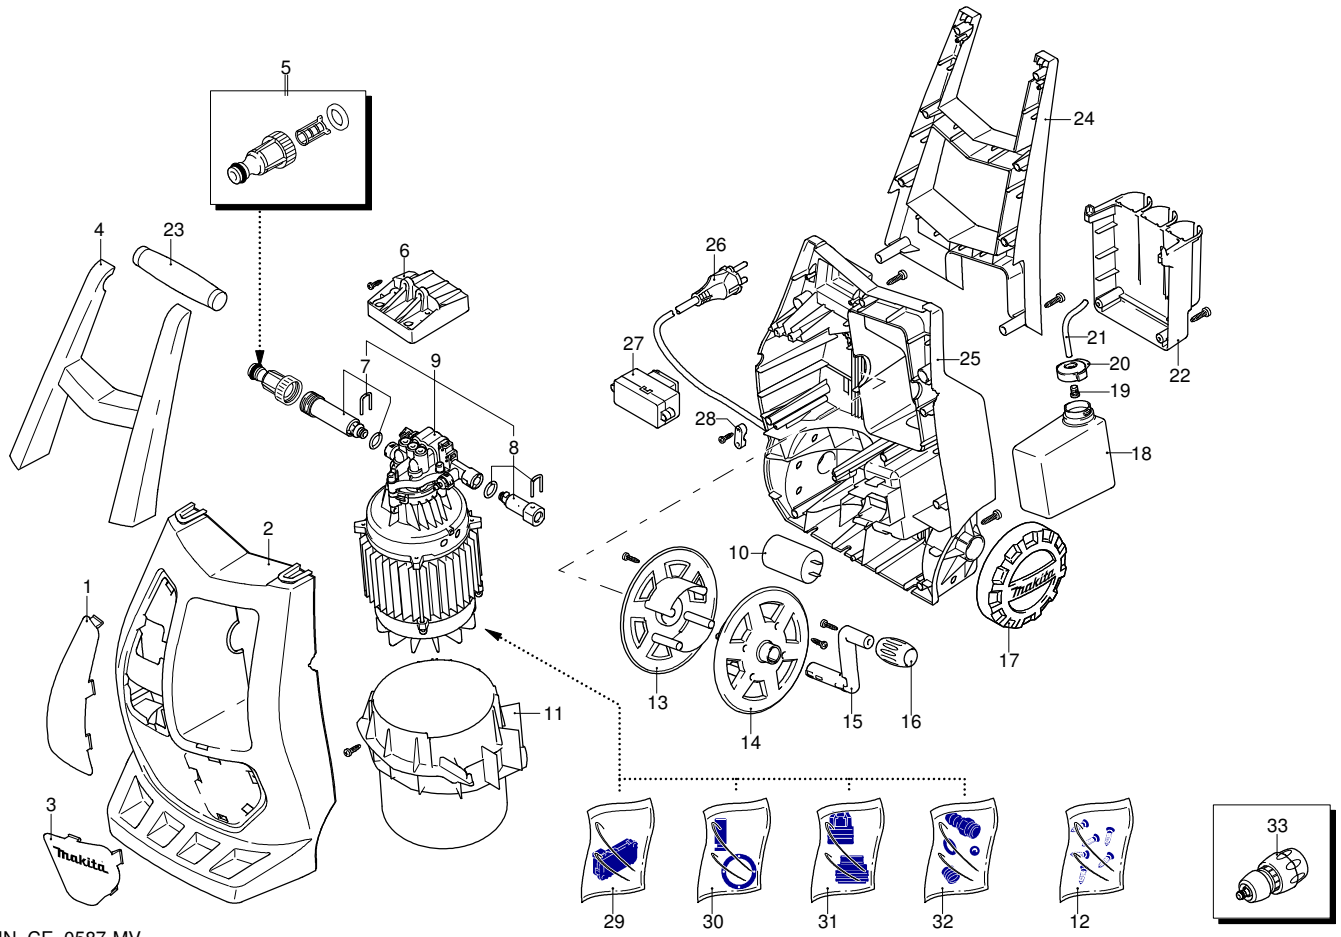

# Model HW 132

Version:

Serial number:

Code: **13046**

07/12/2010

Validity	Pos.	Code	Description	Q
	1	3640500	Green guard	1
	2	3640440	Casing	1
	3	3640510	Green guard	1
	4	3640460	Handle	1
	5	3082130	Water coupling kit	1
	6	3640520	Support	1
	7	3640870	Suction kit	1
	8	3640730	Delivery kit	1
	9	3640970	Electric pump assembly	1
	10	3640910	Capacitor	1
	11	3640300	Conveyor	1
	12	3640830	Screw kit	1
	13	3640250	Plate	1
	14	3640260	Plate	1
	15	3640270	Lever	1
	16	3640280	Knob	1
	17	3640760	Wheel	2
	18	3640380	Tank	1
	19	3440720	Filter	1
	20	3640390	Plug	1
	21	3640680	Pipe	1
	22	3640370	Accessories carrier	1
	23	3640900	Knob	1
	24	3640470	Handle	1
	25	3640450	Base	1
	26	3640770	Cable	1
	27	3640890	Switch	1
	28	3320200	Cable gland	1
	29	3640720	TSS kit	1
	30	3640990	Piston + seals kit	1
	31	3640850	Water seal kit	1
	32	3640880	Detergent suction kit	1
	33	3082661	Fitting	1

# Model HW 132

Version:

Serial number:

Code: **13046**

07/12/2010

Validity	Pos.	Code	Description	Q
	1	3640920	Gun	1
	2	3640960	High pressure hose	1
	3	3640930	Lance+lance head	1
	4	3640940	Lance+rotopower	1
	5	3640670	Lance head	1
	6	3640950	Fixed brush	1