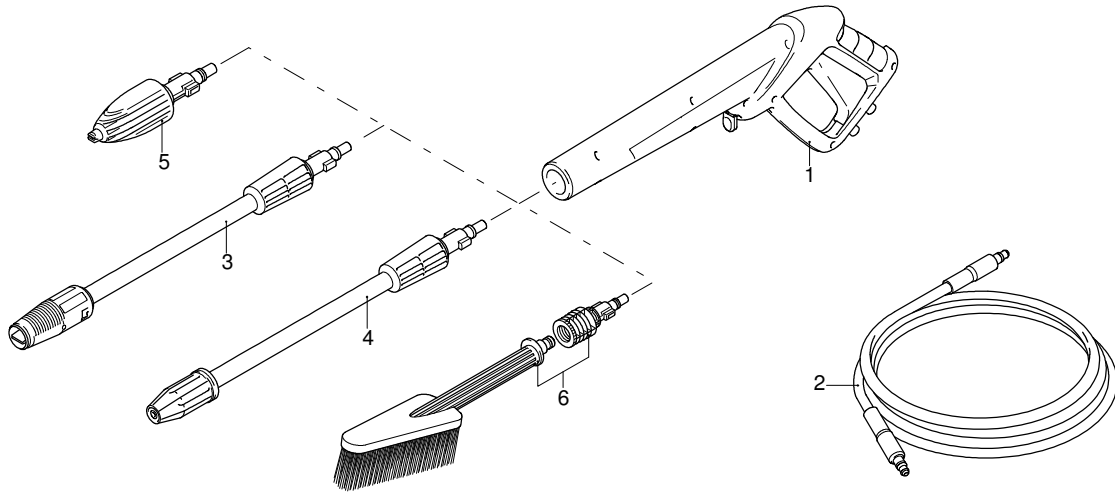

# Model HW 132

Version:

Serial number:

Code: **13046**

07/12/2010

Validity	Pos.	Code	Description	Q
	1	3640920	Gun	1
	2	3640960	High pressure hose	1
	3	3640930	Lance+lance head	1
	4	3640940	Lance+rotopower	1
	5	3640670	Lance head	1
	6	3640950	Fixed brush	1