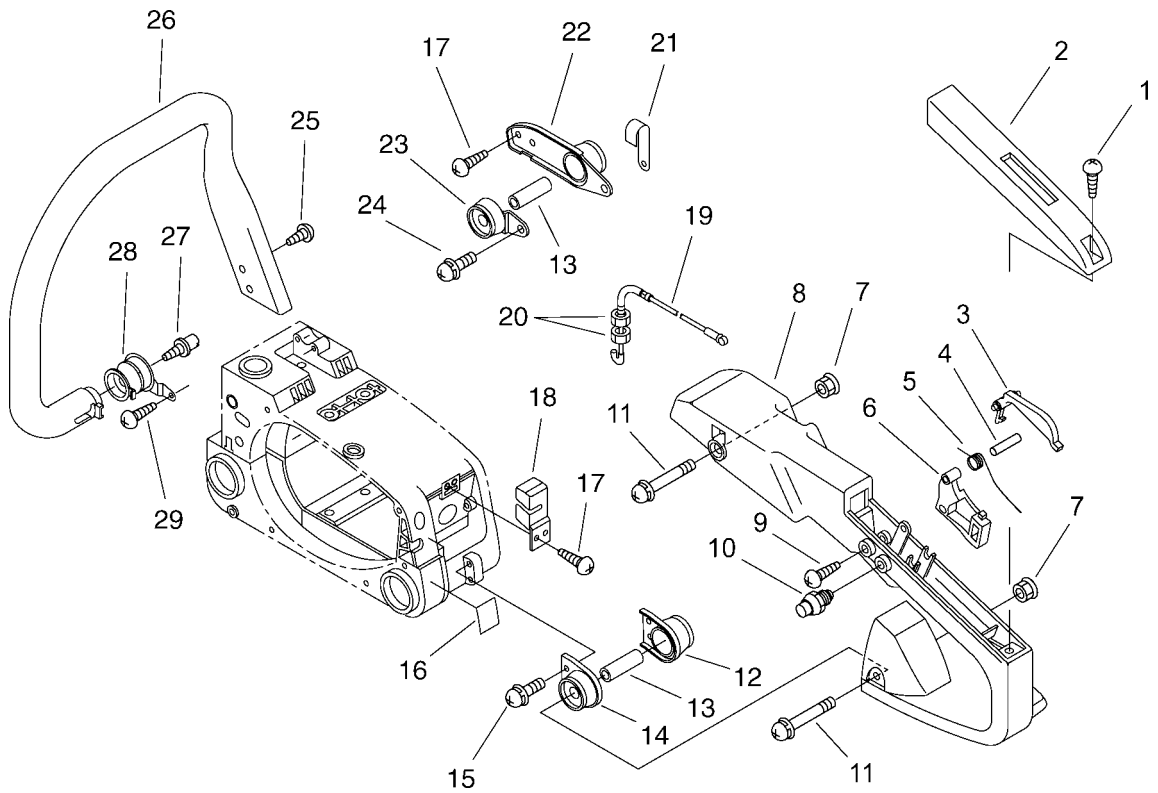

KEY	LV	PART NUMBER	Q'TY	DESCRIPTION	REMARKS
25		900253-05020	2	SCREW 5*20	
26		351610-39430	1	HANDLE, FRONT	
27		100915-33930	1	SCREW	
28		100910-35630	1	CUSHION	
29		900256-04016	1	SCREW 4*16