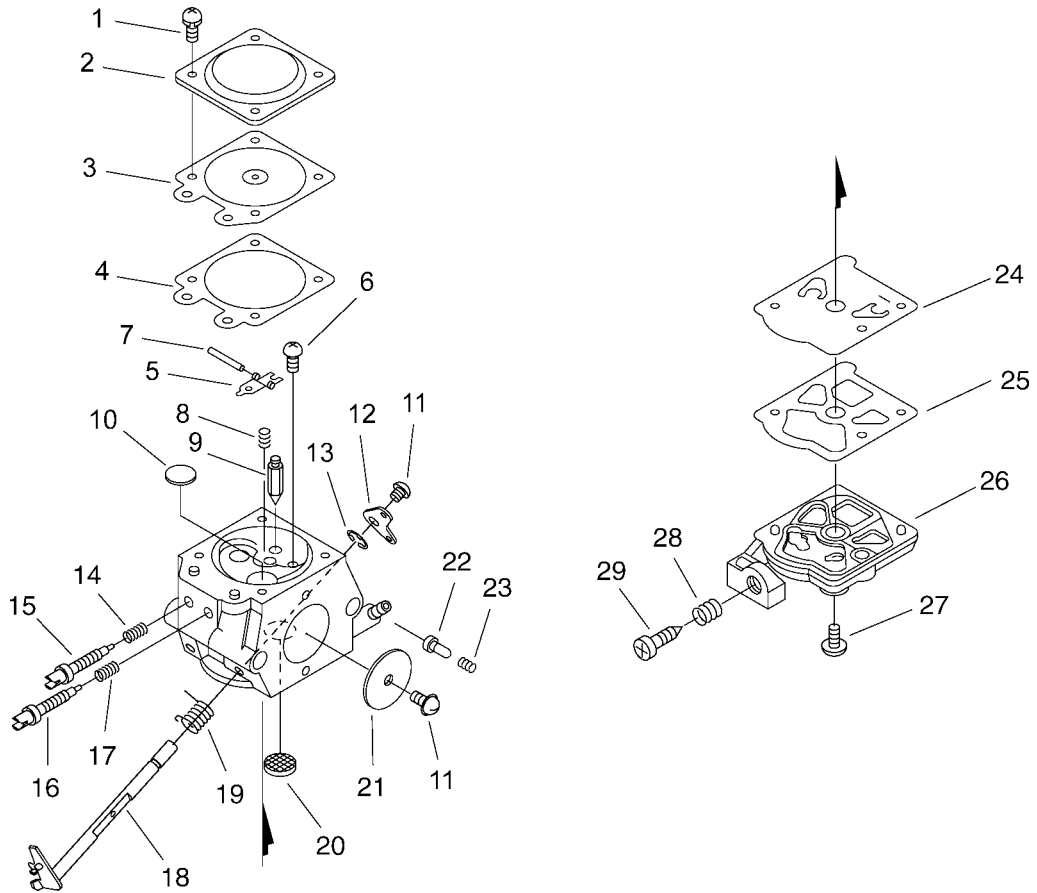

KEY	LV	PART NUMBER	Q'TY	DESCRIPTION	REMARKS
24	+	123112-15030	1	DIAPHRAGM, FUEL PUMP	
25	+	123125-39630	1	GASKET, FUEL PUMP	
26	+	123124-09320	1	COVER, FUEL PUMP	
27	+	123110-03930	1	SCREW, PUMP COVER	
28	+	123133-11130	1	SPRING, IDLE ADJUST	
29	+	123134-19730	1	SCREW, IDLE ADJUST