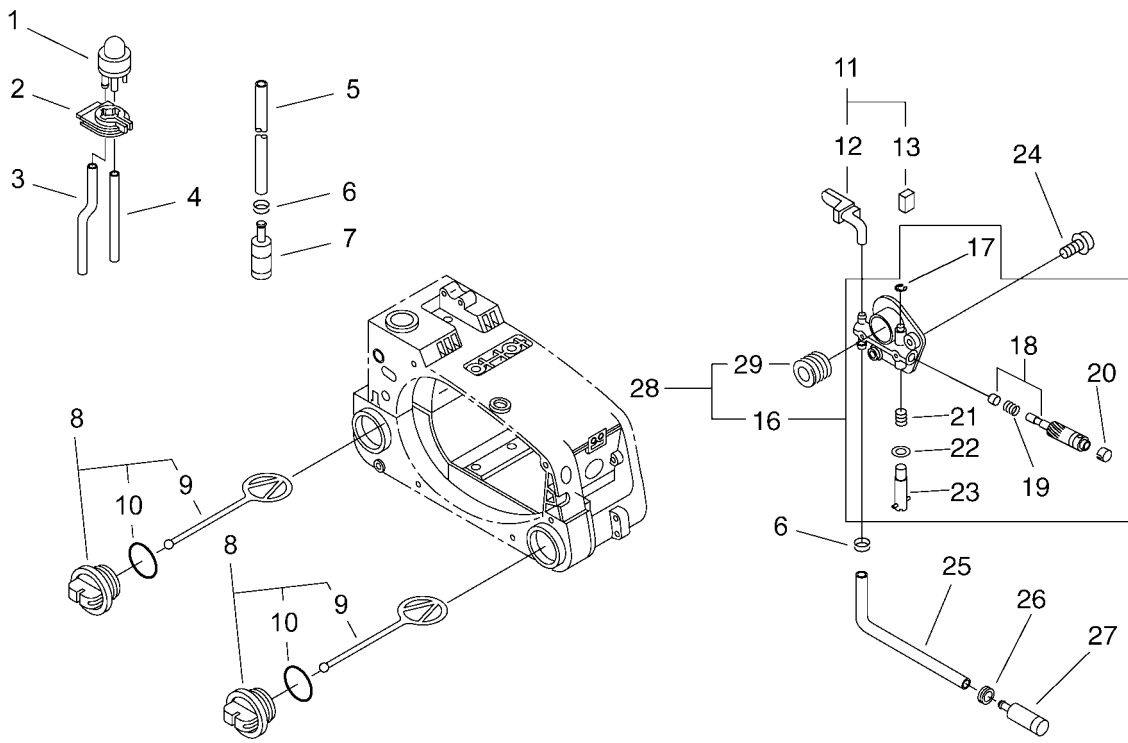

KEY	LV	PART NUMBER	Q'TY	DESCRIPTION	REMARKS
27		436205-02832	1	STRAINER, OIL	
28		P021-009171	1	AUTO-OILER ASY	
29		V652-000021	1	GEAR, WORM