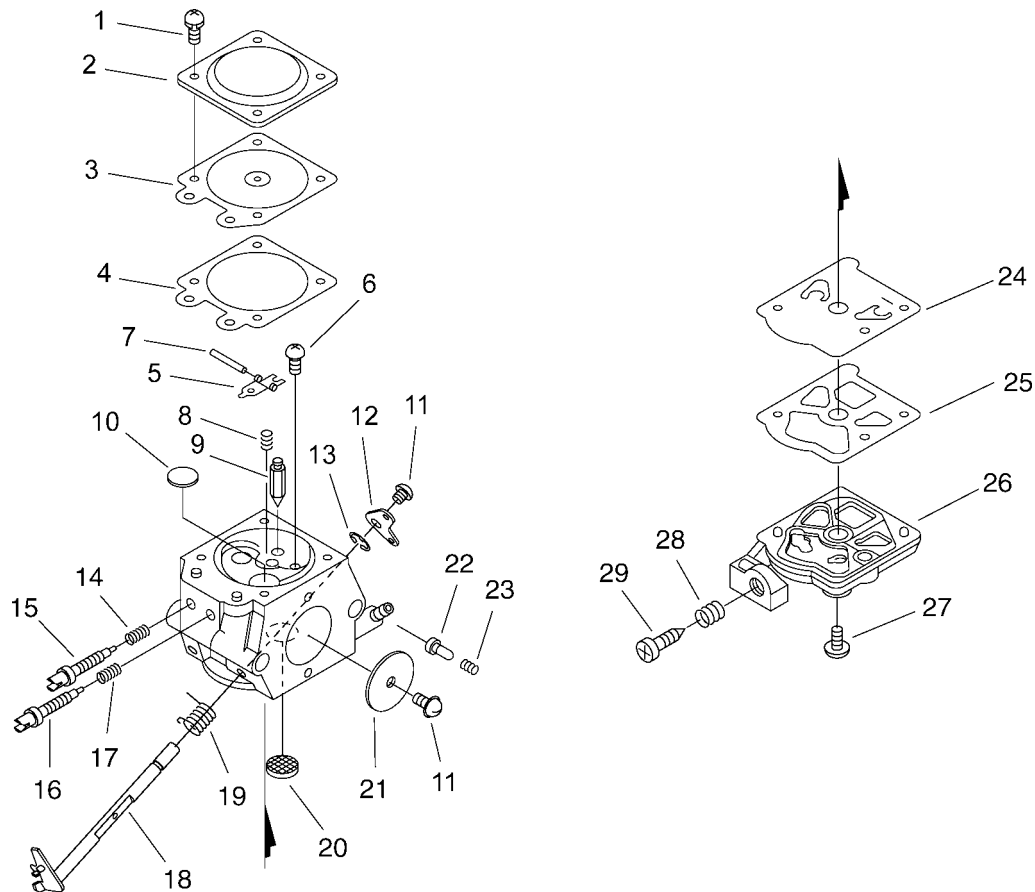

KEY	LV	PART NUMBER	Q'TY	DESCRIPTION	REMARKS
		123000-60131	1	CARBURETOR WT-385A	
1	+	123130-02960	4	SCREW	
2	+	123142-03930	1	COVER, M. DIAPHRAGM	
3	+	123141-03930	1	DIAPHRAGM, METERING	
4	+	123140-27230	1	GASKET, M. DIAPHRAGM	
5	+	123123-03930	1	LEVER, METERING	
6	+	123139-03930	1	SCREW, M. LEVER PIN	
7	+	123138-03930	1	PIN, METERING LEVER	
8	+	123122-03930	1	SPRING, METER. LEVER	
9	+	123137-04260	1	VALVE, INLET NEEDLE	
10	+	123146-10631	1	PLUG, WELCH	
11	+	123114-38830	2	SCREW	
12	+	123150-39230	1	LEVER, THROTTLE	
13	+	123127-15030	1	RING	
14	+	123119-22130	1	SPRING, NEEDLE	
15	+	123120-39530	1	NEEDLE, HIGH SPEED	
16	+	123118-24430	1	NEEDLE, IDLE	
17	+	123121-22130	1	SPRING, NEEDLE	
18	+	123117-39630	1	SHAFT, THROTTLE	
19	+	123113-47530	1	SPRING, THR. RTN.	
20	+	123126-10631	1	SCREEN, INLET	
21	+	123116-05230	1	VALVE, THROTTLE	
22	+	123185-39130	1	PISTON ASSY	
23	+	123186-34330	1	SPRING, START VALVE