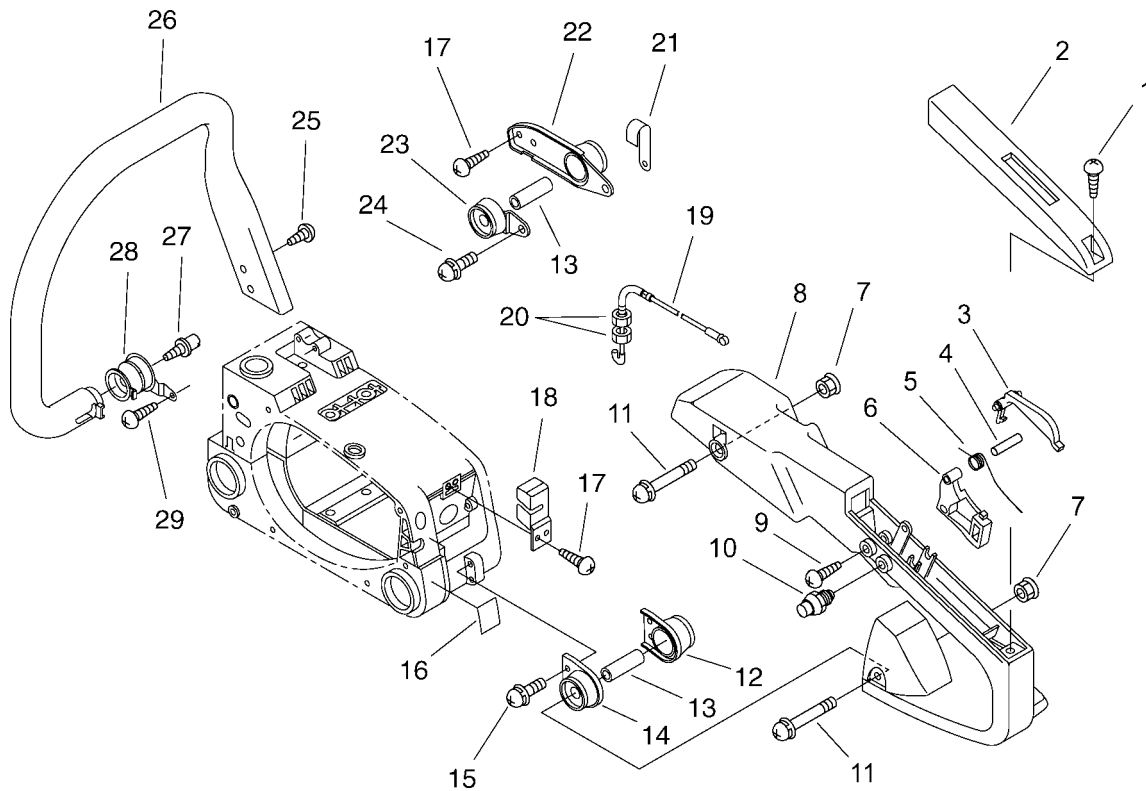

KEY	LV	PART NUMBER	Q'TY	DESCRIPTION	REMARKS
1		900256-04022	1	SCREW 4*22	
2		351155-39430	1	COVER, HANDLE	
3		178090-39430	1	LOCKOUT, THROTTLE	
4		900330-40200	1	ROLLER 4*19.8	
5		178091-39430	1	SPRING, THR. LOCKOUT	
6		178010-39430	1	CONTROL, THROTTLE	
7		900516-00005	2	NUT, FRANGE 5	
8		351110-39431	1	HANDLE, REAR	
9		900253-04025	1	SCREW 4*25	
10		178302-37930	1	LATCH, THROTTLE	
11		900238-05057	2	SCREW 5*57	
12		351621-39430	1	CUSHION (LOWER)	
13		100924-39430	2	COLLAR, 5	
14		351624-39430	1	CUSHION (LOWER)	
15		900238-04014	2	SCREW 4*14	
16		890157-39130	1	LABEL, SWITCH	
17		900253-04014	4	SCREW 4*14	
18		100921-39430	1	CUSHION	
19		178001-39430	1	WIRE, THROTTLE	
20		900502-00006	2	NUT 6 (3N)	
21		159113-18430	1	CLIP	
22		100910-39430	1	CUSHION (UPPER)	
23		100917-39431	1	CUSHION (UPPER)	
24		900238-04010	1	SCREW 4*10