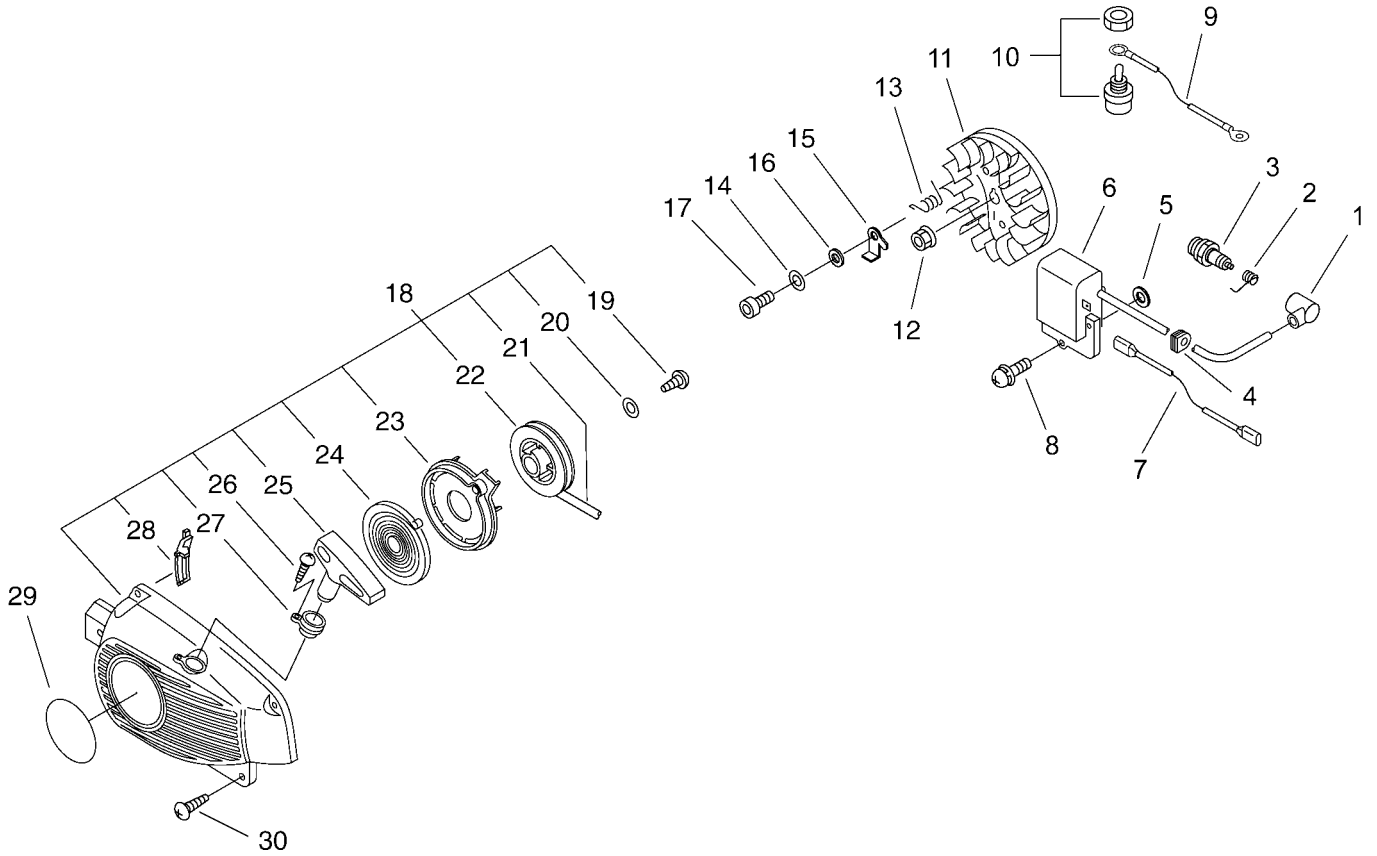

KEY	LV	PART NUMBER	Q'TY	DESCRIPTION	REMARKS
25	+	177228-35430	1	GRIP, STARTER (BL)	
26	+	900296-03014	1	SCREW 3*14	
27	+	177227-39131	1	GUIDE, ROPE BL	
28	+	177256-39130	1	PLUG	
29		X502-000410	1	LABEL,ECHO	
30		900256-04016	4	SCREW 4*16