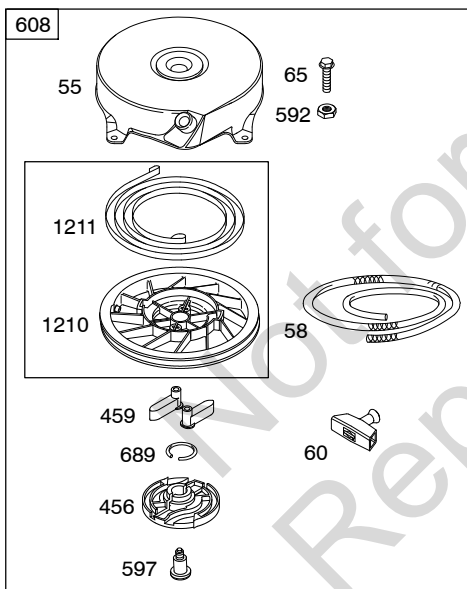

1036 EMISSIONS LABEL

Illustrations cover a range of engines. Parts shown without corresponding text may not be used on your specific engine.
3718-7 Assemblies include all parts shown in frames. 01/12/2010

10T500

REF. NO.	PART NO.	DESCRIPTION	REF. NO.	PART NO.	DESCRIPTION	REF. NO.	PART NO.	DESCRIPTION
1	699653	Cylinder Assembly	16	796218	Crankshaft	20	391483S	Seal-Oil (PTO Side)
2	399269	Kit-Bushing/Seal (Magneto Side)			Used on Type No(s). 0121, 0123, 0130, 0146, 0178, 0197, 0204, 0206, 0212, 0214, 0216, 0501, 0550.	22	692551	Screw (Crankcase Cover/Sump)
3	299819S	Seal-Oil (Magneto Side)			----- Note -----	23	795549	Flywheel ----- Note ----- 795695 Flywheel
4	698691	Sump-Engine			796217 Crankshaft			Used on Type No(s). 0113, 0116, 0120, 0121, 0123, 0130, 0133, 0143, 0146, 0161, 0162, 0166, 0174, 0175, 0178, 0186, 0195, 0197, 0204, 0206, 0212, 0213, 0214, 0215, 0216, 0217, 0220, 0254, 0255, 0550.
5	790169	Head-Cylinder			Used on Type No(s). 0115, 0116, 0118, 0127, 0132, 0133, 0137, 0140, 0145, 0147, 0155, 0170, 0172, 0181, 0190, 0191, 0193, 0198, 0199, 0200, 0202, 0203, 0209, 0213, 0221, 0250, 0251, 0252, 0256, 0258, 0260, 0457, 0495, 0500, 0264, 0265, 0609, 0764, 0833, 0838, 0840, 0869, 0931, 0998, 1000, 1022, 1023, 1041, 1053, 1056, 1058, 1096, 1264, 1303, 1316, 1336, 1414, 2008, 2010, 2011, 2027, 2028, 2034, 2035, 3764, 3838, 3840.	24	222698S	Key-Flywheel
7	698717	Gasket-Cylinder Head				25	790908	Piston Assembly (Standard) ----- Note ----- 792532 Piston Assembly (.020" Oversize)
8	791781	Breather Assembly						
9	695890	Gasket-Breather				26	795132	Ring Set (Standard) ----- Note ----- 795134 Ring Set (.020" Oversize)
10	691666	Screw (Breather Assembly)						
11	691245	Tube-Breather				27	691588	Lock-Piston Pin
12	692218	Gasket-Crankcase (.015" Thick) (Standard) ----- Note ----- 270895 Gasket- Crankcase (.005" Thick) 270896 Gasket- Crankcase (.009" Thick)				28	699659	Pin-Piston (Standard)
13	691640	Screw (Cylinder Head)				29	699654	Rod-Connecting
15	691680	Plug-Oil Drain				32	691664	Screw (Connecting Rod)

Illustrations cover a range of engines. Parts shown without corresponding text may not be used on your specific engine.
3718-8 Assemblies include all parts shown in frames. 01/12/2010