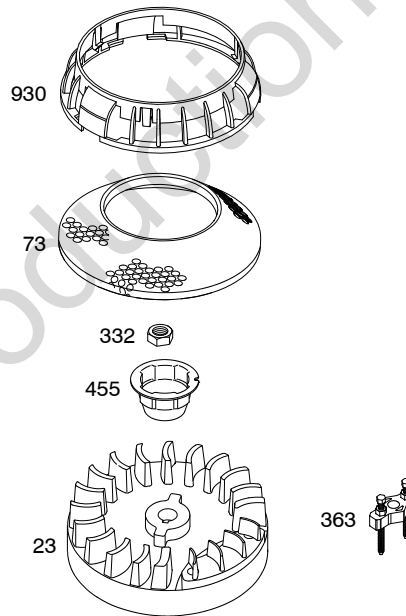

1036 EMISSIONS LABEL

Illustrations cover a range of engines. Parts shown without corresponding text may not be used on your specific engine.
3718-7 Assemblies include all parts shown in frames. 01/12/2010

10T500

REF. NO.	PART NO.	DESCRIPTION	REF. NO.	PART NO.	DESCRIPTION	REF. NO.	PART NO.	DESCRIPTION
1	699653	Cylinder Assembly	16	796218	Crankshaft	20	391483S	Seal-Oil (PTO Side)
2	399269	Kit-Bushing/Seal (Magneto Side)			Used on Type No(s). 0121, 0123, 0130, 0146, 0178, 0197, 0204, 0206, 0212, 0214, 0216, 0501, 0550.	22	692551	Screw (Crankcase Cover/Sump)
3	299819S	Seal-Oil (Magneto Side)			----- Note -----	23	795549	Flywheel ----- Note ----- 795695 Flywheel
4	698691	Sump-Engine			796217 Crankshaft			Used on Type No(s). 0113, 0116, 0120, 0121, 0123, 0130, 0133, 0143, 0146, 0161, 0162, 0166, 0174, 0175, 0178, 0186, 0195, 0197, 0204, 0206, 0212, 0213, 0214, 0215, 0216, 0217, 0220, 0254, 0255, 0550.
5	790169	Head-Cylinder			Used on Type No(s). 0115, 0116, 0118, 0127, 0132, 0133, 0137, 0140, 0145, 0147, 0155, 0170, 0172, 0181, 0190, 0191, 0193, 0198, 0199, 0200, 0202, 0203, 0209, 0213, 0221, 0250, 0251, 0252, 0256, 0258, 0260, 0457, 0495, 0500, 0264, 0265, 0609, 0764, 0833, 0838, 0840, 0869, 0931, 0998, 1000, 1022, 1023, 1041, 1053, 1056, 1058, 1096, 1264, 1303, 1316, 1336, 1414, 2008, 2010, 2011, 2027, 2028, 2034, 2035, 3764, 3838, 3840.	24	222698S	Key-Flywheel
7	698717	Gasket-Cylinder Head				25	790908	Piston Assembly (Standard) ----- Note ----- 792532 Piston Assembly (.020" Oversize)
8	791781	Breather Assembly						
9	695890	Gasket-Breather				26	795132	Ring Set (Standard) ----- Note ----- 795134 Ring Set (.020" Oversize)
10	691666	Screw (Breather Assembly)						
11	691245	Tube-Breather				27	691588	Lock-Piston Pin
12	692218	Gasket-Crankcase (.015" Thick) (Standard) ----- Note ----- 270895 Gasket- Crankcase (.005" Thick) 270896 Gasket- Crankcase (.009" Thick)				28	699659	Pin-Piston (Standard)
13	691640	Screw (Cylinder Head)				29	699654	Rod-Connecting
15	691680	Plug-Oil Drain				32	691664	Screw (Connecting Rod)

Illustrations cover a range of engines. Parts shown without corresponding text may not be used on your specific engine.
3718-8 Assemblies include all parts shown in frames. 01/12/2010