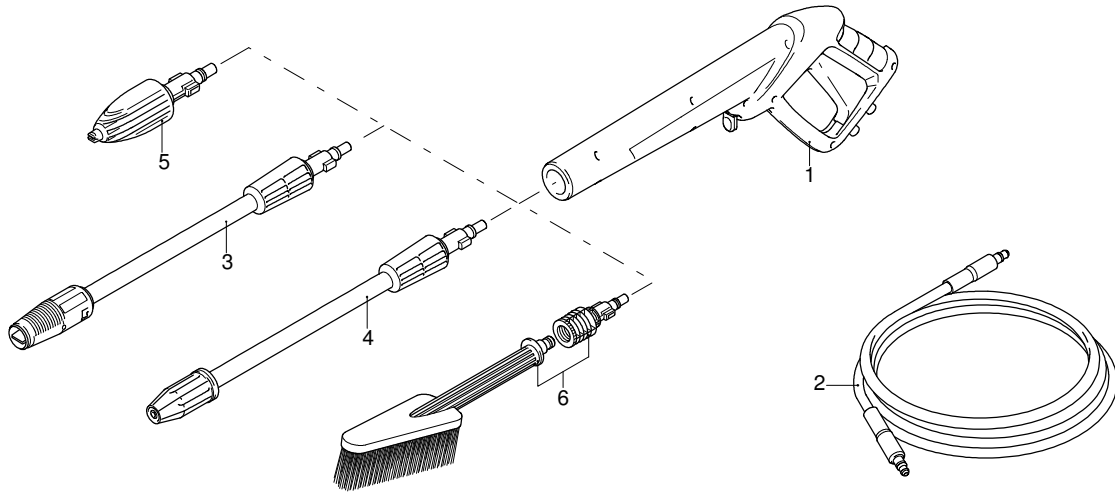

# Model HW 121

Version:

Serial number:

Code: **13045**

07/12/2010

Validity	Pos.	Code	Description	Q
	1	3640920	Gun	1
	2	3640960	High pressure hose	1
	3	3640930	Lance+lance head	1
	4	3640940	Lance+rotopower	1
	5	3640670	Lance head	1
	6	3640950	Fixed brush	1