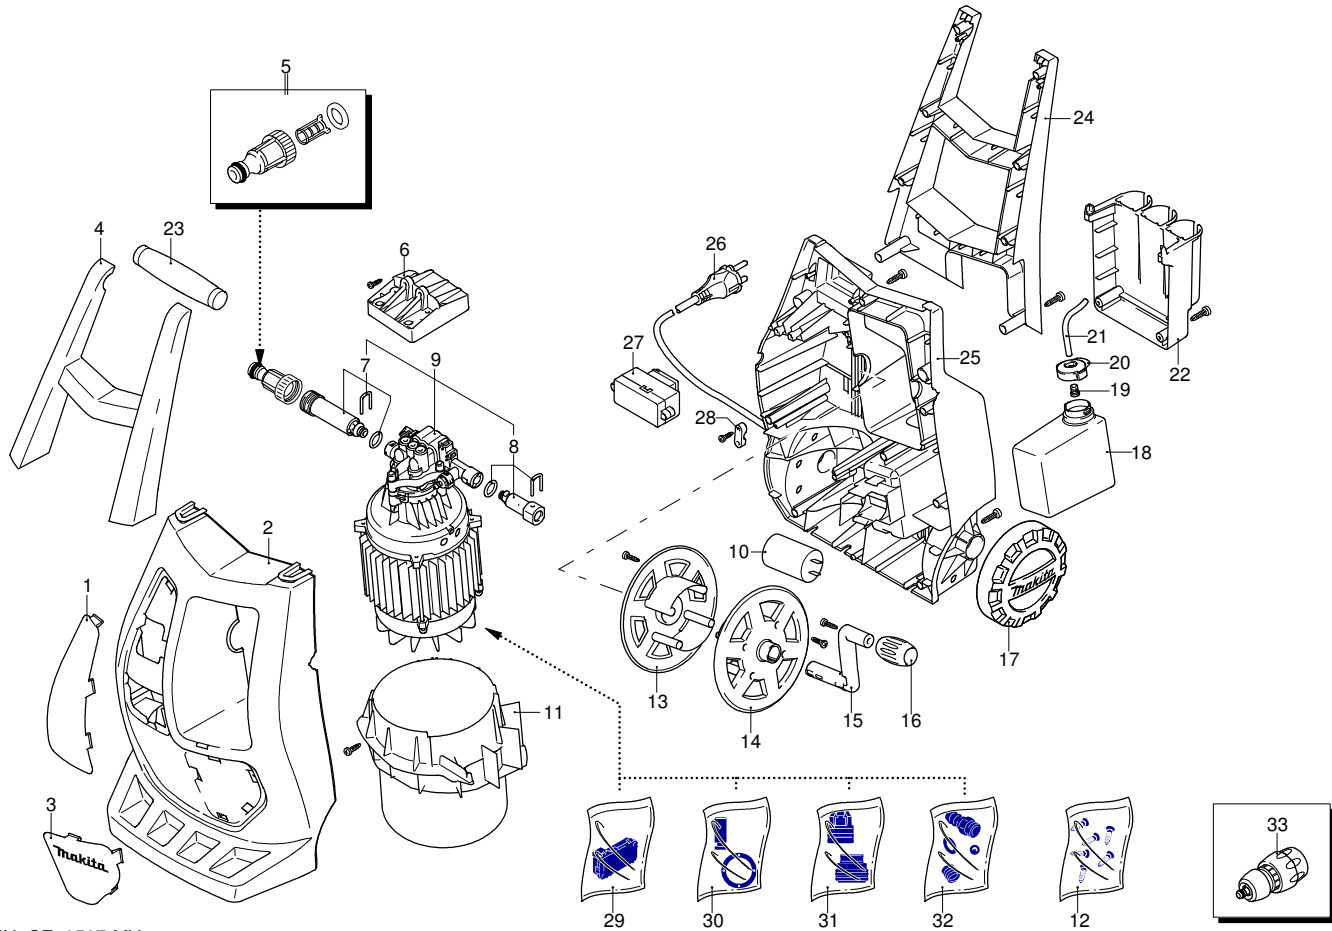

# Model HW 121

Version:

Serial number:

Code: **13045**

07/12/2010

UN\_CE\_0587-MV

# Model HW 121

Version:

Serial number:

Code: **13045**

07/12/2010

Validity	Pos.	Code	Description	Q
	1	3640920	Gun	1
	2	3640960	High pressure hose	1
	3	3640930	Lance+lance head	1
	4	3640940	Lance+rotopower	1
	5	3640670	Lance head	1
	6	3640950	Fixed brush	1