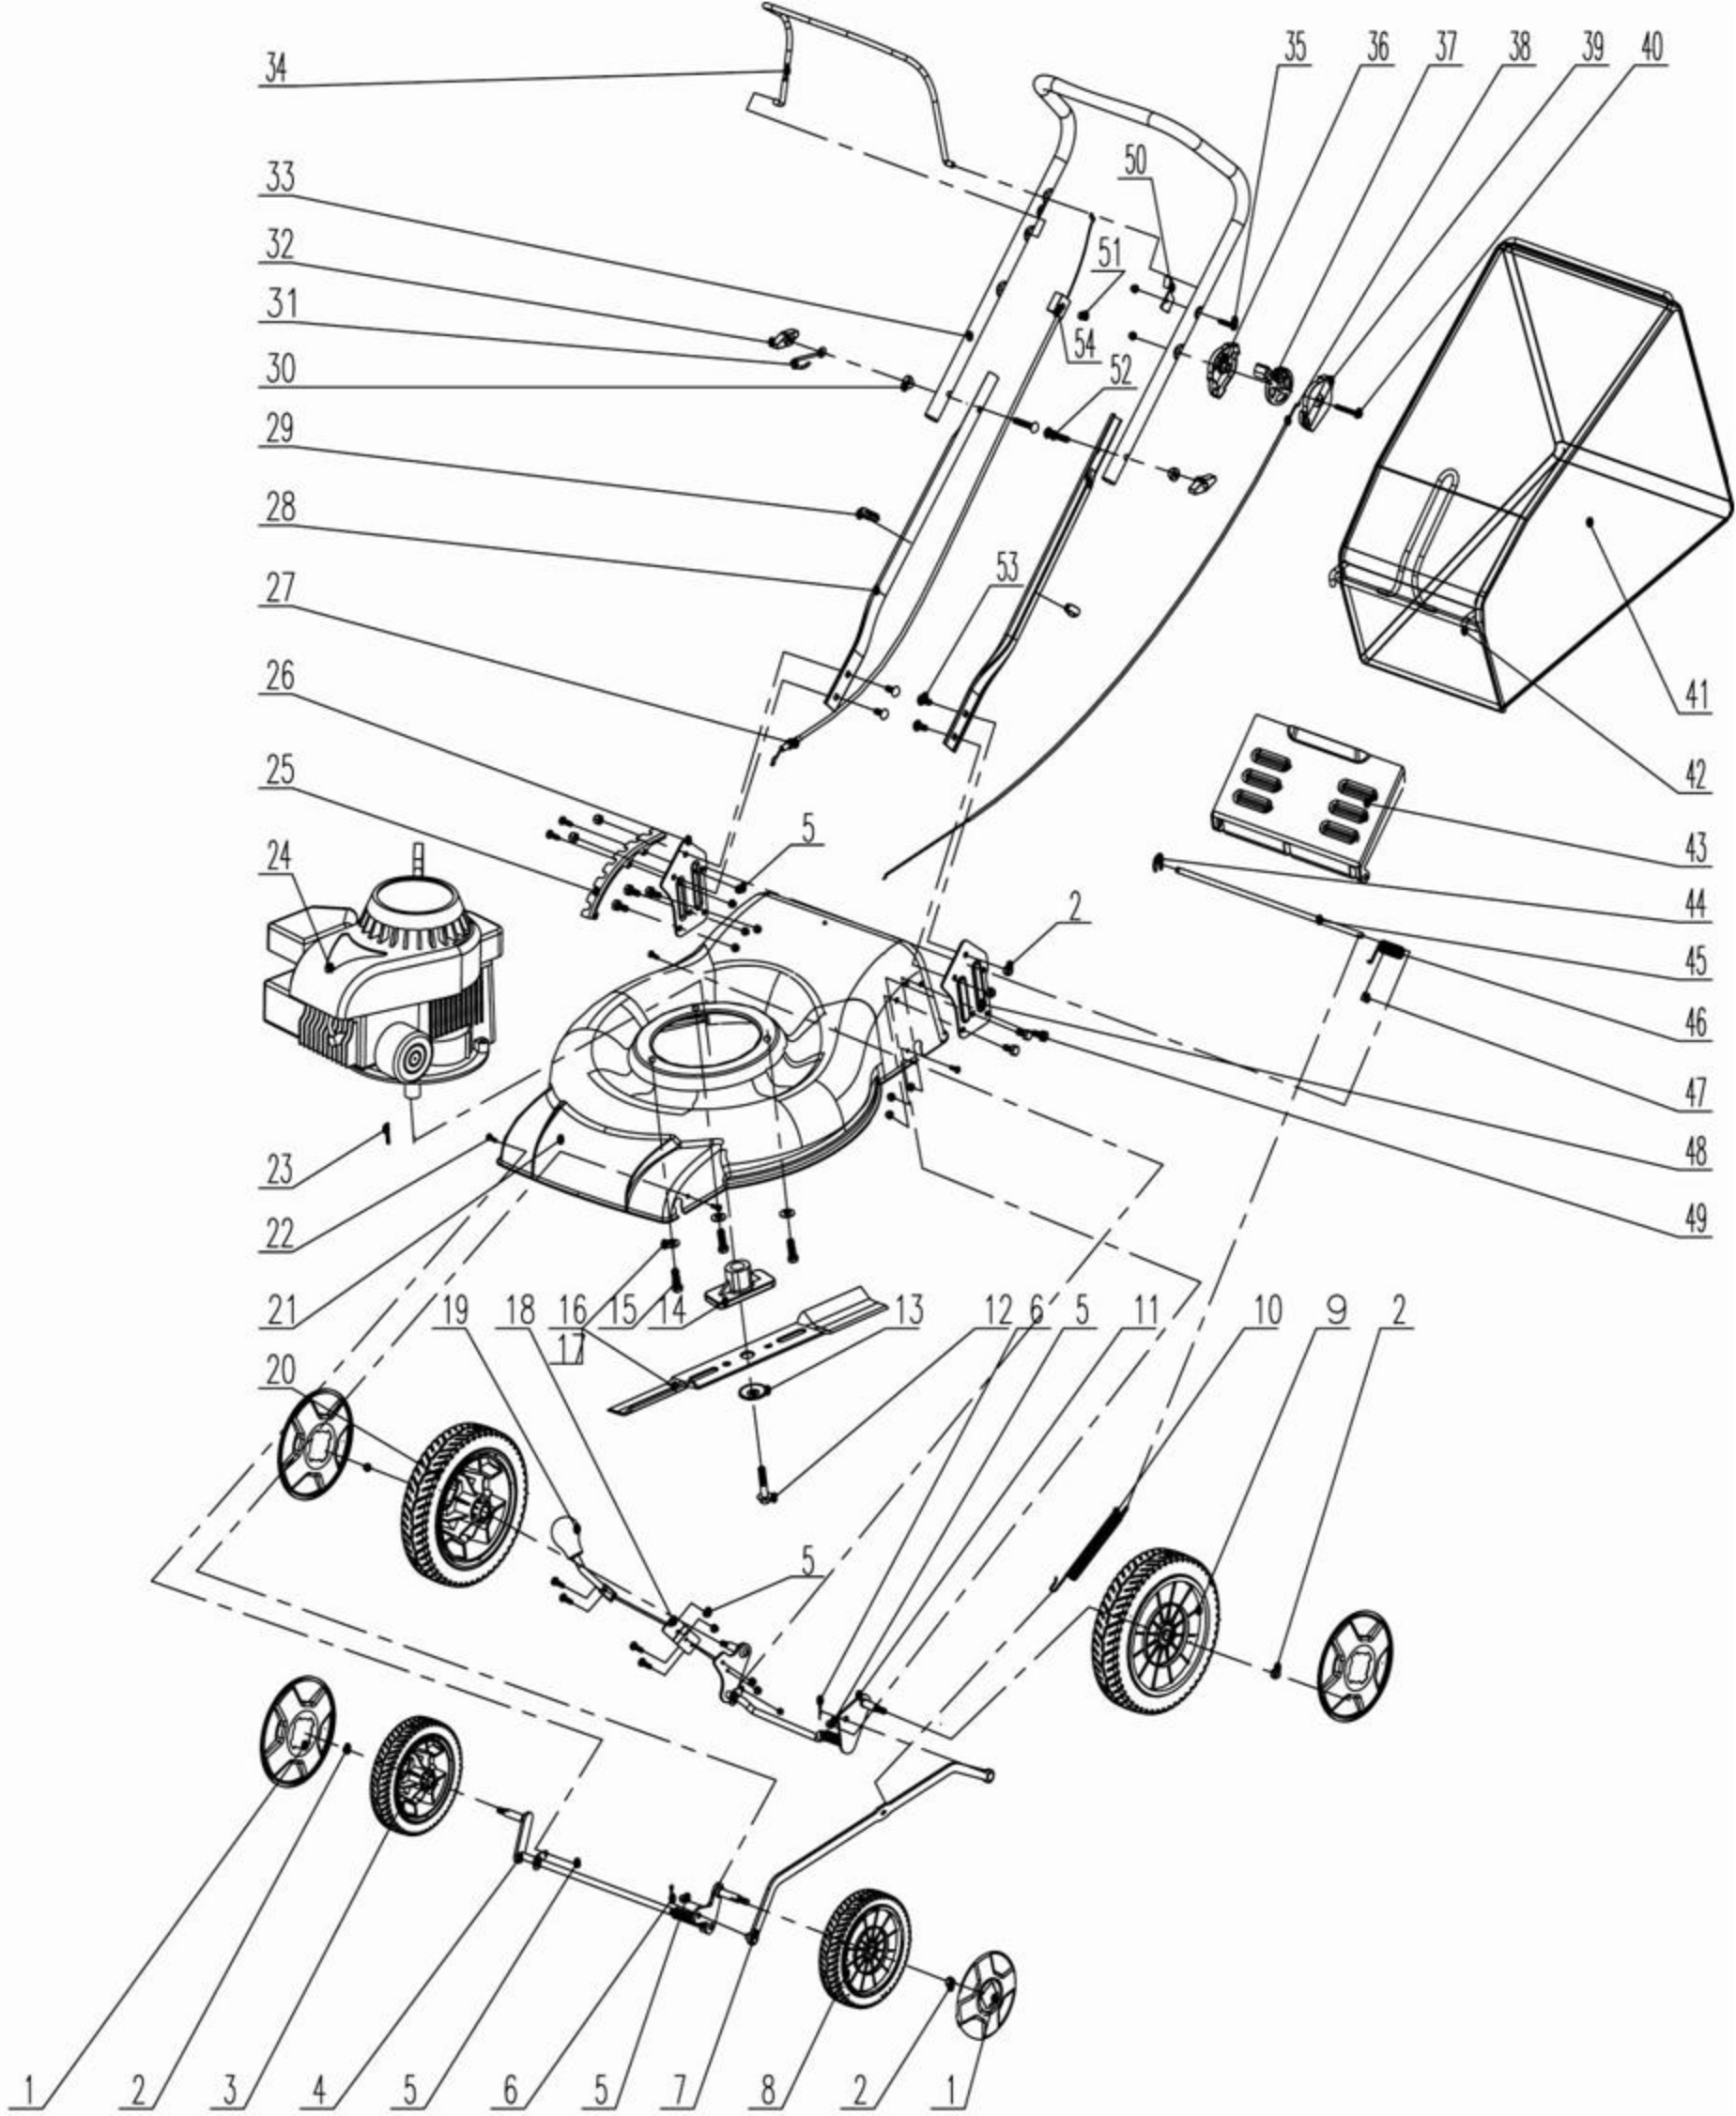

***С*НАМПИОН**

Газонокосилка CHAMPION GM5129

			q
1	8021-914501	wheel cover	4
2	8NG-08B	self-locking nut	17
3	8121-516104	front right wheel	1
4	8292-914501	front wheel axle module	1
5	8NG-05B	self-locking nut	10
6	9PA25-25D	forelock	2
7	8087-914501	height adjustment rod	1
8	8121-516103	front left wheel	1
9	8121-516101	rear left wheel	1
10	8342-914501	connection rod extension spring	1
11	8292-914502	rear axle assy	1
12	8206-914501	blade bolt	1
13	9202-915101-01	backup plate	1
14	8142-914503	blade fix base	1
15	8SFDD08-30D8.8	hex bolt	3
16	8WF-08B-1802	backup plate	3
17	8231-514201	blade	1
18	8324-914501	height adjustment handle spring board	1
19	8087-517003SB	height adjustment handle	1
20	8121-516102	rear right wheel	1
21	8006-914501	housing	1
22	8SJAD05-14B8.8	screw	11
23	9205-915101	key	1
24	8600-986601	B&S engine	1
25	8321-914501	height adjustment board	1
26	8181-914502	right shoe plate	1
27	9370-915102	brake line	1
28	9001-915104SB	lower handle	2
29	8204-512101SB	cord guaid	2
30	8341-514201	plastic backup plate	2
31	9147-915103	starting cord fix shelf	1
32	8313-514101	knob	2
33	9001-915101	upper handle	1
34	9001-915103	brake pull bar	1
35	8SJAD05-30B8.8	screw	1
36	9020-915102	right cover for switch box	1
37	9044-915101-01	tirgger	1
38	9370-915101	lead wire for switch	1
39	9020-915101	left cover for switch box	1
40	8SJADD06-60B8.8	screw	1
41	8120-914501	grass catcher bag	1
42	8291-914501	support for grass catcher bag	1
43	8020-914501	rear flap	1
44	8CE-06B	retaining ring	1
45	8081-914502	rear discharge pin	1
46	9342-514203	rear compression spring	1
47	8025-516205	rubber cap	1
48	8181-914501	left shoe plate	1
49	8SFDD08-18D8.8	hex bolt	6
50	9325-914201	handle limiting piece	1
51	8NG-06B	self-locking nut	1
52	8SBJD08-40B8.8	square neck bolt	2
53	8SBJD08-15B8.8	square neck bolt	4
54	9147-915101	brake line fix board	1