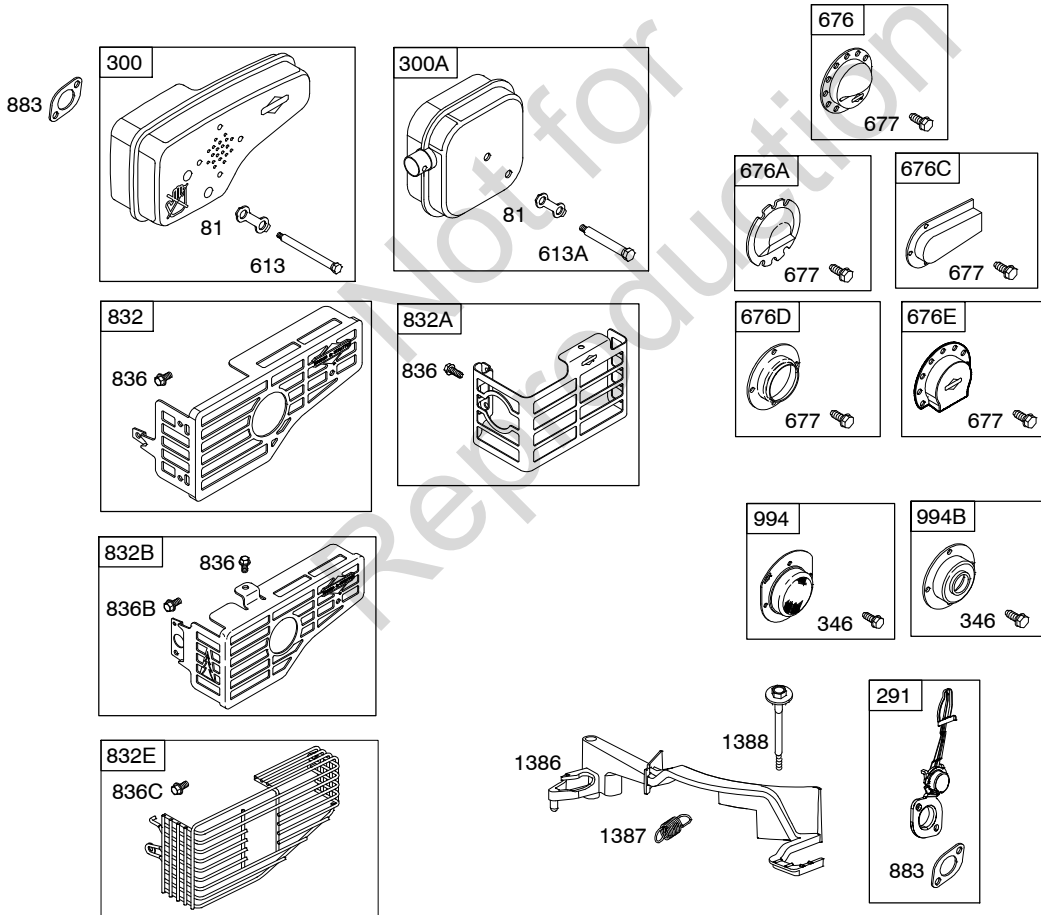

Illustrations cover a range of engines. Parts shown without corresponding text may not be used on your specific engine.
3728-4 Assemblies include all parts shown in frames. **03/29/2010**