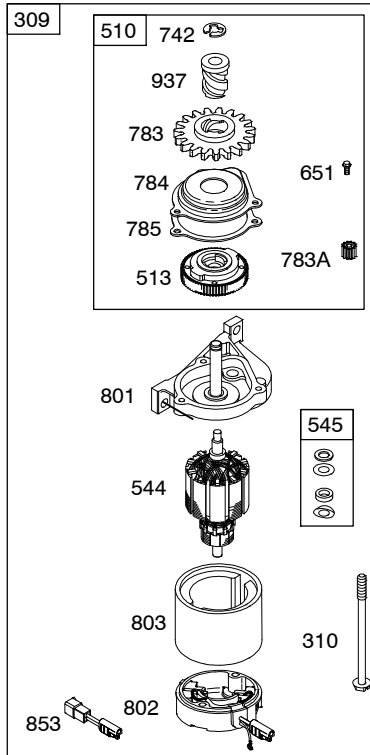

1036 EMISSIONS LABEL

126T00

REF. NO.	PART NO.	DESCRIPTION	REF. NO.	PART NO.	DESCRIPTION	REF. NO.	PART NO.	DESCRIPTION
1	697322	Cylinder Assembly	16	691450	Crankshaft			691455 Crankshaft
2	399269	Kit-Bushing/Seal (Magneto Side)			----- Note -----			Used on Type No(s). 0006,0018,0334,0523.
3	*299819S	Seal-Oil (Magneto Side)			691451 Crankshaft			694849 Crankshaft
4	493279	Sump-Engine			Used on Type No(s). 0004,0010,0011,0015, 0050,0060,0121,0135, 0138,0148,0153,0158, 0159,0169,0172,0173, 0192,0194,0197,0199, 0203,0213,0217,0235, 0243,0253,0254,0258, 0275,0276,0278,0279, 0281,0284,0286,0294, 0307,0329,0339,0341, 0454,0475,0479,0487, 0491,0555,0615,0660, 0826,1064,1172,1724, 1728,1729,1750,1767, 1791,1802,1807,1817, 1820,1822,1824,1833, 1963,2003,2004,2011, 2016,2021,2022,2034, 2041,2091,2388,4011, 4021,4121,4175,4199, 4244,4329,4568,4824.			Used on Type No(s). 0005,0131,0179,0188, 0191,0260,2013.
		----- Note -----						695242 Crankshaft
		498983 Sump-Engine						Used on Type No(s). 0026.
5	691160	Head-Cylinder						696009 Crankshaft
7	*Ø692249	Gasket-Cylinder Head						Used on Type No(s). 0031,0115,0123,0124, 0125,0139,0181,0182, 0183,0184,0193,0204, 0206,0207,0216,0219, 0220,0224,0231,0233, 0236,0240,0241,0271, 0299,0336,0933,1426, 1840,1841,3205,3206, 3212,4181,4183,4216, 4219,4231,4233,4236, 4241.
8	695250	Breather Assembly						791061 Crankshaft
9	*Ø696125	Gasket-Breather						Used on Type No(s). 0030,0116,0209,0225, 0227,0230,0234,0237.
10	691125	Screw (Breather Assembly)						694478 Crankshaft
11	691781	Tube-Breather						Used on Type No(s). 0521,0538.
11B	691923	Tube-Breather						691454 Crankshaft
12	*692232	Gasket-Crankcase						Used on Type No(s). 0283,0539,1706,4706.
13	690912	Screw (Cylinder Head)						694079 Crankshaft
15	691680	Plug-Oil Drain (Square Socket)						Used on Type No(s). 1701.
								795499 Crankshaft
								Used on Type No(s). 0190,0222,0256,0261, 0330,0331,0332,0374, 0379,0403.
								797372 Crankshaft
								Used on Type No(s). 0144,0128,0129,0130, 0295,0301,0304,0305.
								694850 Crankshaft
								Used on Type No(s). 0289,0298.
								696290 Crankshaft
								Used on Type No(s). 0297,0335.
								797018 Crankshaft
								Used on Type No(s). 0309,0349.

★ Included in Engine Gasket Set-Ref. No.358.

● Included in Carburetor Overhaul Kit-Ref. No. 121.

◆ Included in Carburetor Gasket Set-Ref. No. 977.

Ø Included in Valve Gasket Set-Ref. No 1095.

Illustrations cover a range of engines. Parts shown without corresponding text may not be used on your specific engine.

3728-8

Assemblies include all parts shown in frames.

03/29/2010