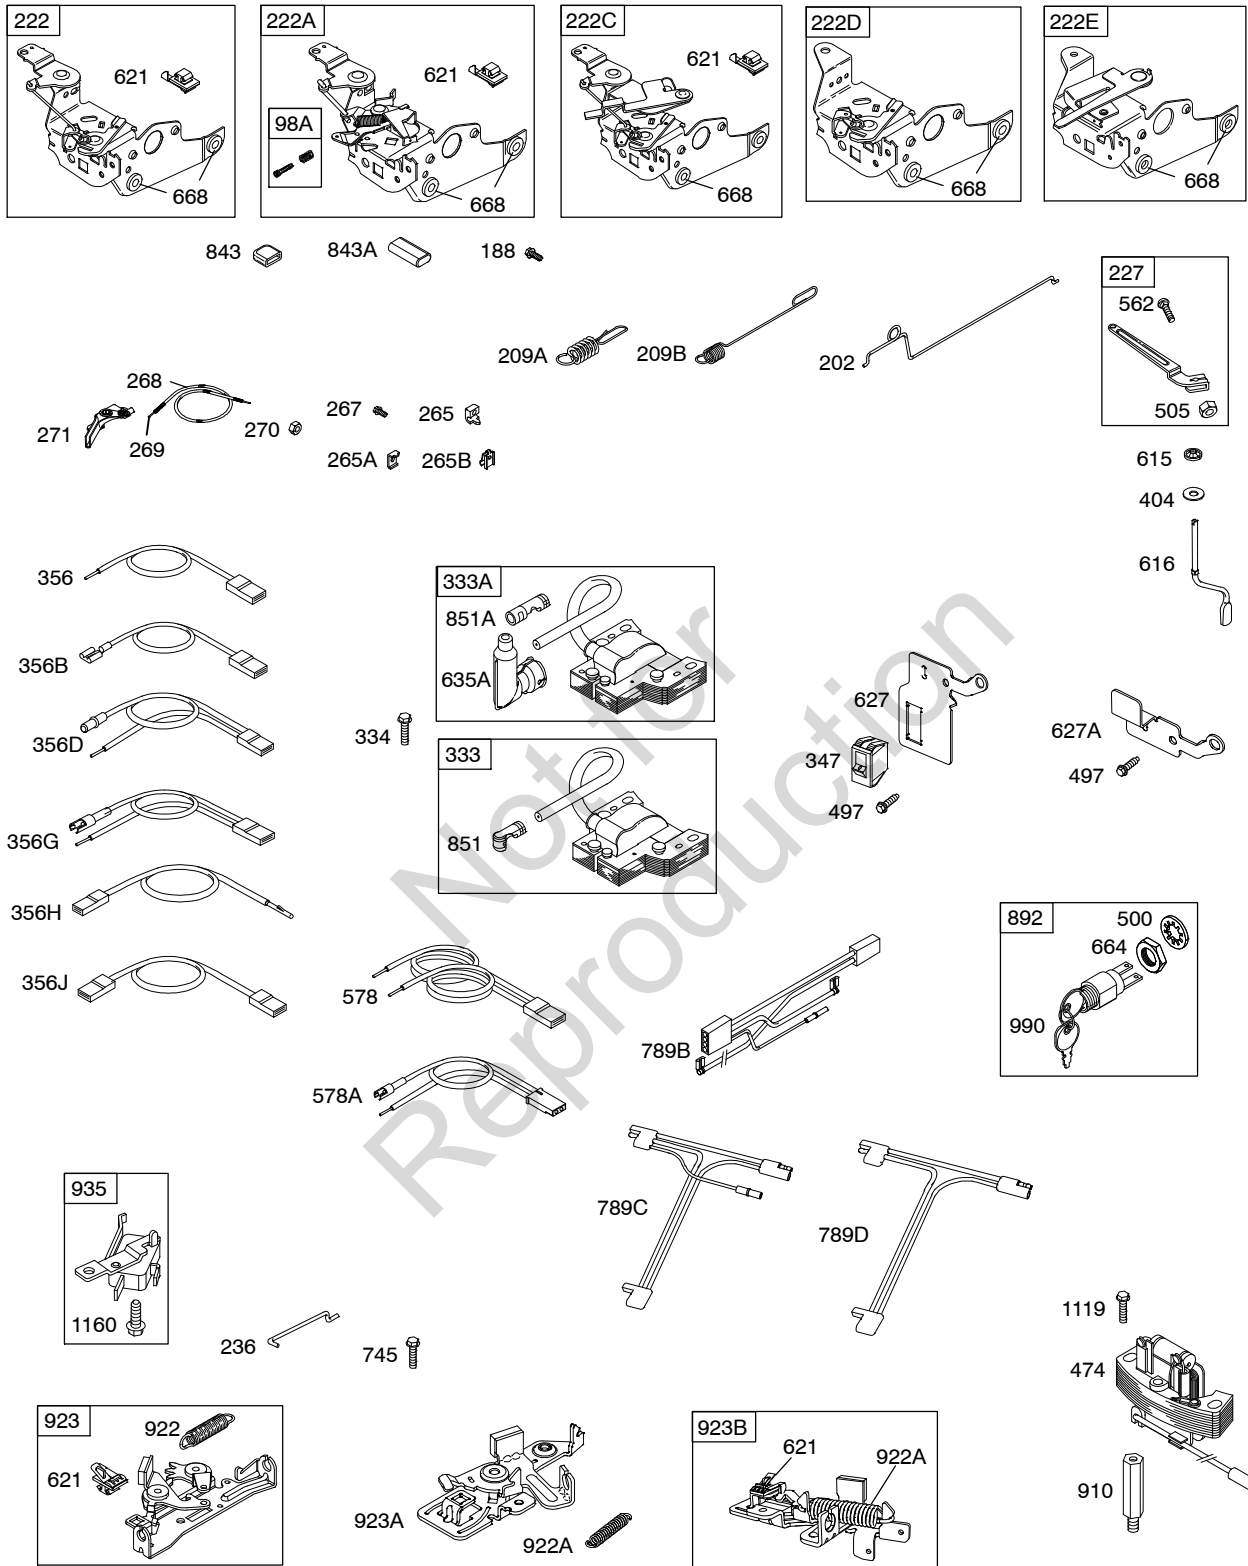

Illustrations cover a range of engines. Parts shown without corresponding text may not be used on your specific engine.
3728-5 Assemblies include all parts shown in frames. 03/29/2010