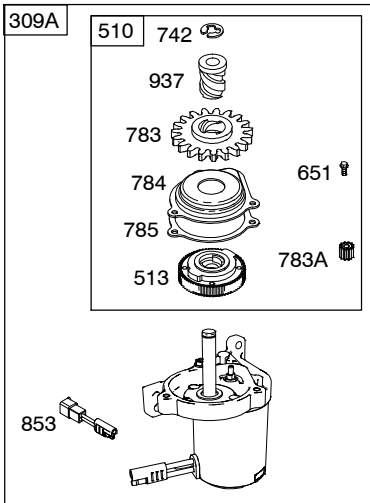

1036 EMISSIONS LABEL

126T00

REF. NO.	PART NO.	DESCRIPTION	REF. NO.	PART NO.	DESCRIPTION	REF. NO.	PART NO.	DESCRIPTION
1	697322	Cylinder Assembly	16	691450	Crankshaft			691455 Crankshaft
2	399269	Kit-Bushing/Seal (Magneto Side)			----- Note -----			Used on Type No(s). 0006,0018,0334,0523.
3	*299819S	Seal-Oil (Magneto Side)			691451 Crankshaft			694849 Crankshaft
4	493279	Sump-Engine			Used on Type No(s). 0004,0010,0011,0015, 0050,0060,0121,0135, 0138,0148,0153,0158, 0159,0169,0172,0173, 0192,0194,0197,0199, 0203,0213,0217,0235, 0243,0253,0254,0258, 0275,0276,0278,0279, 0281,0284,0286,0294, 0307,0329,0339,0341, 0454,0475,0479,0487, 0491,0555,0615,0660, 0826,1064,1172,1724, 1728,1729,1750,1767, 1791,1802,1807,1817, 1820,1822,1824,1833, 1963,2003,2004,2011, 2016,2021,2022,2034, 2041,2091,2388,4011, 4021,4121,4175,4199, 4244,4329,4568,4824.			Used on Type No(s). 0005,0131,0179,0188, 0191,0260,2013.
		----- Note -----						695242 Crankshaft
		498983 Sump-Engine						Used on Type No(s). 0026.
5	691160	Head-Cylinder						696009 Crankshaft
7	*Ø692249	Gasket-Cylinder Head						Used on Type No(s). 0031,0115,0123,0124, 0125,0139,0181,0182, 0183,0184,0193,0204, 0206,0207,0216,0219, 0220,0224,0231,0233, 0236,0240,0241,0271, 0299,0336,0933,1426, 1840,1841,3205,3206, 3212,4181,4183,4216, 4219,4231,4233,4236, 4241.
8	695250	Breather Assembly						791061 Crankshaft
9	*Ø696125	Gasket-Breather						Used on Type No(s). 0030,0116,0209,0225, 0227,0230,0234,0237.
10	691125	Screw (Breather Assembly)						694478 Crankshaft
11	691781	Tube-Breather						Used on Type No(s). 0521,0538.
11B	691923	Tube-Breather						691454 Crankshaft
12	*692232	Gasket-Crankcase						Used on Type No(s). 0283,0539,1706,4706.
13	690912	Screw (Cylinder Head)						694079 Crankshaft
15	691680	Plug-Oil Drain (Square Socket)						Used on Type No(s). 1701.
								795499 Crankshaft
								Used on Type No(s). 0190,0222,0256,0261, 0330,0331,0332,0374, 0379,0403.
								797372 Crankshaft
								Used on Type No(s). 0144,0128,0129,0130, 0295,0301,0304,0305.
								694850 Crankshaft
								Used on Type No(s). 0289,0298.
								696290 Crankshaft
								Used on Type No(s). 0297,0335.
								797018 Crankshaft
								Used on Type No(s). 0309,0349.

★ Included in Engine Gasket Set-Ref. No.358.

● Included in Carburetor Overhaul Kit-Ref. No. 121.

◆ Included in Carburetor Gasket Set-Ref. No. 977.

Ø Included in Valve Gasket Set-Ref. No 1095.

Illustrations cover a range of engines. Parts shown without corresponding text may not be used on your specific engine.

3728-8

Assemblies include all parts shown in frames.

03/29/2010