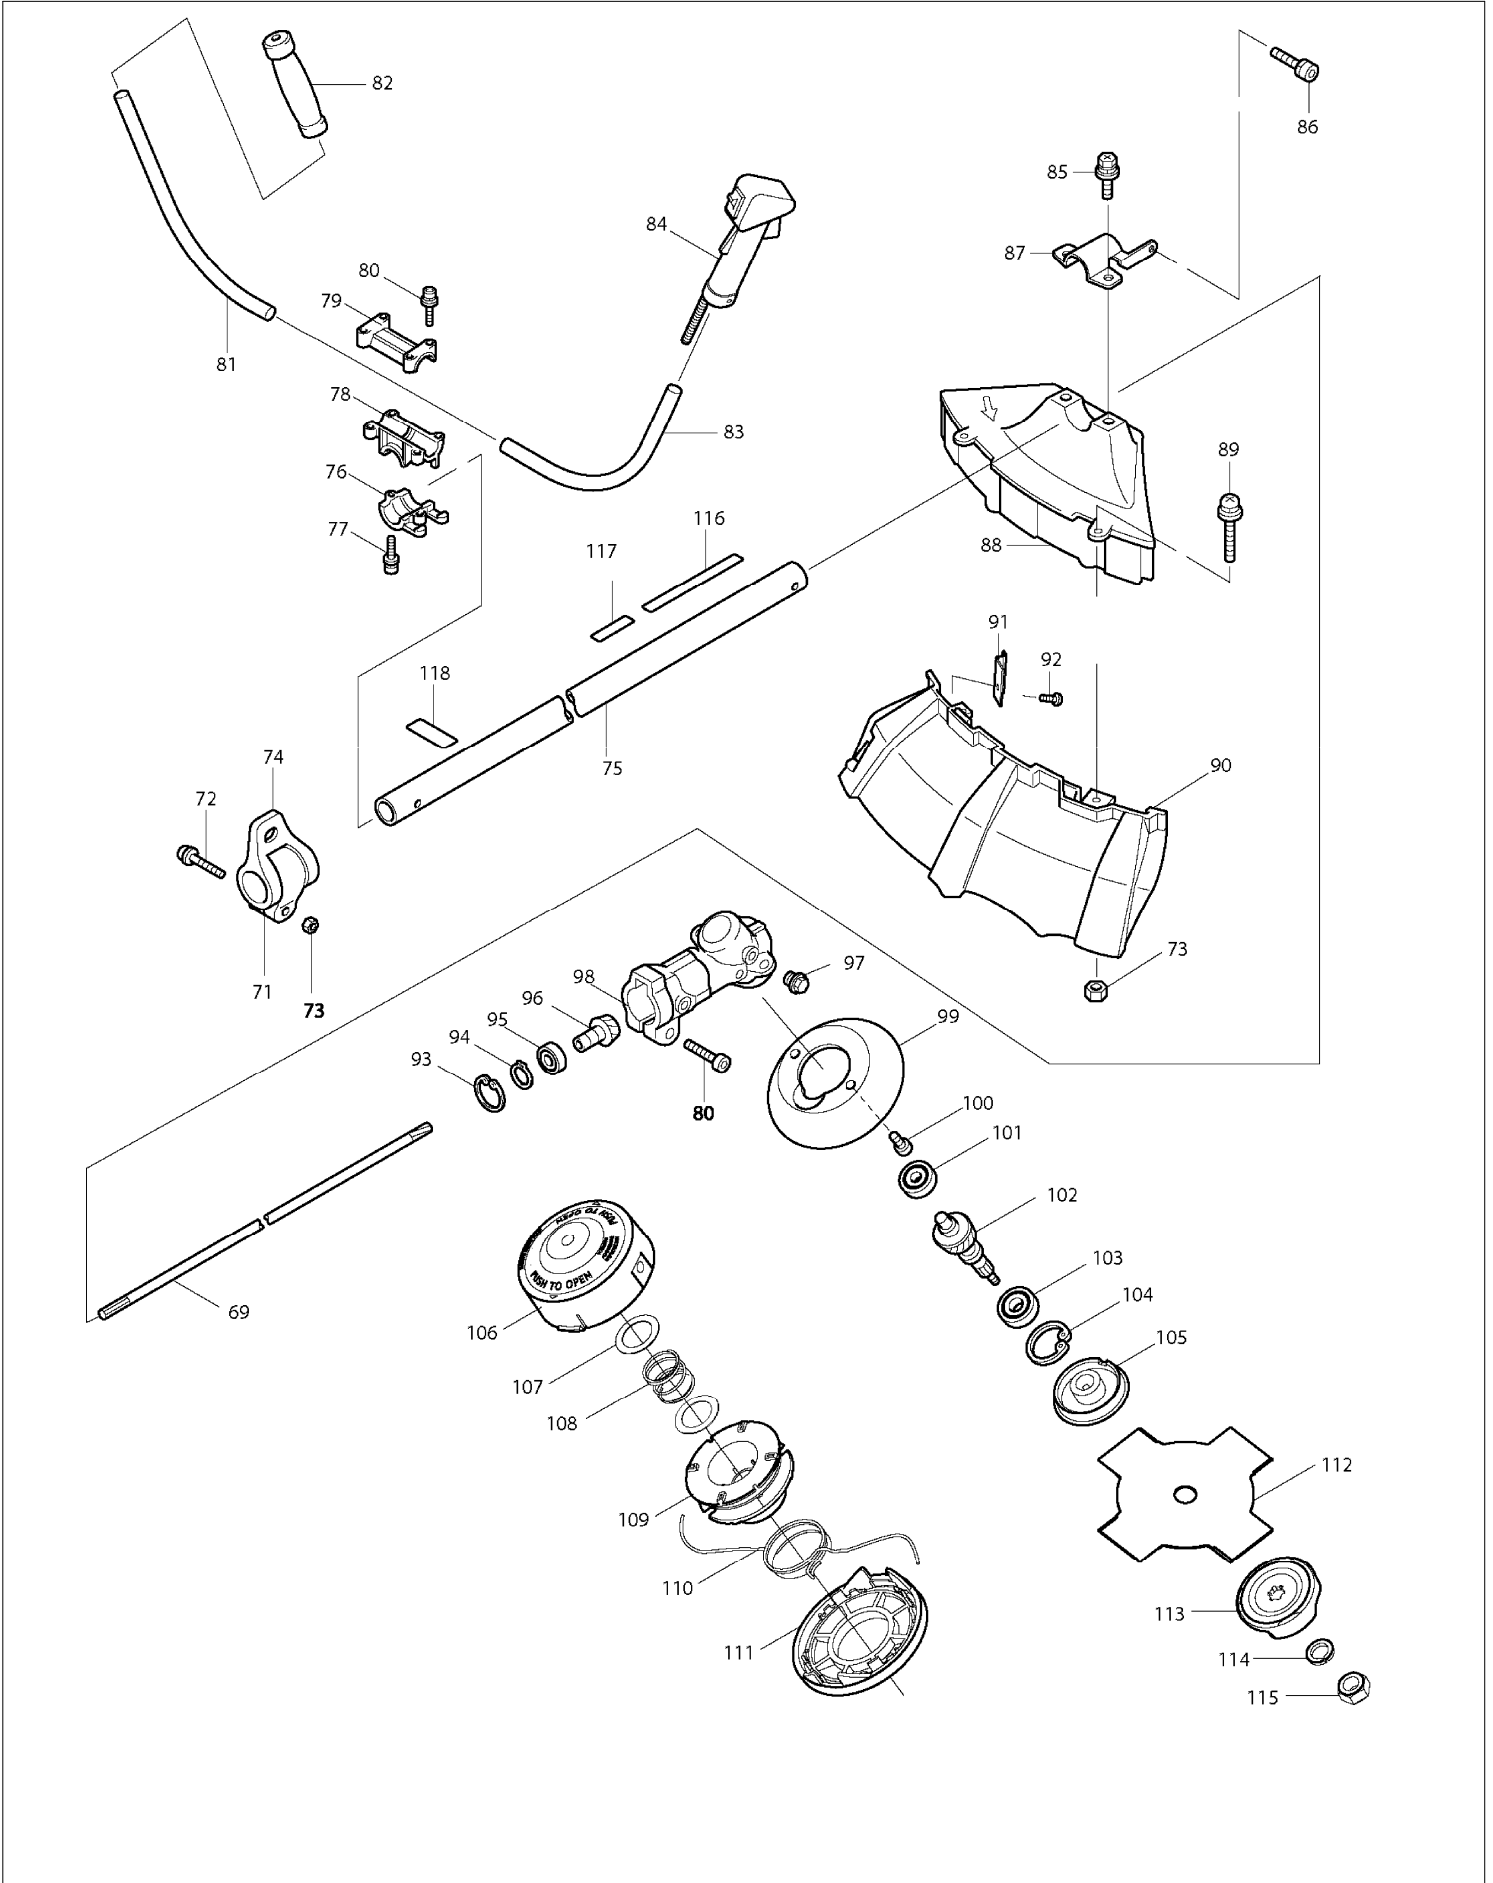

SERVICE DRAWING

MODEL NO. EM2500U