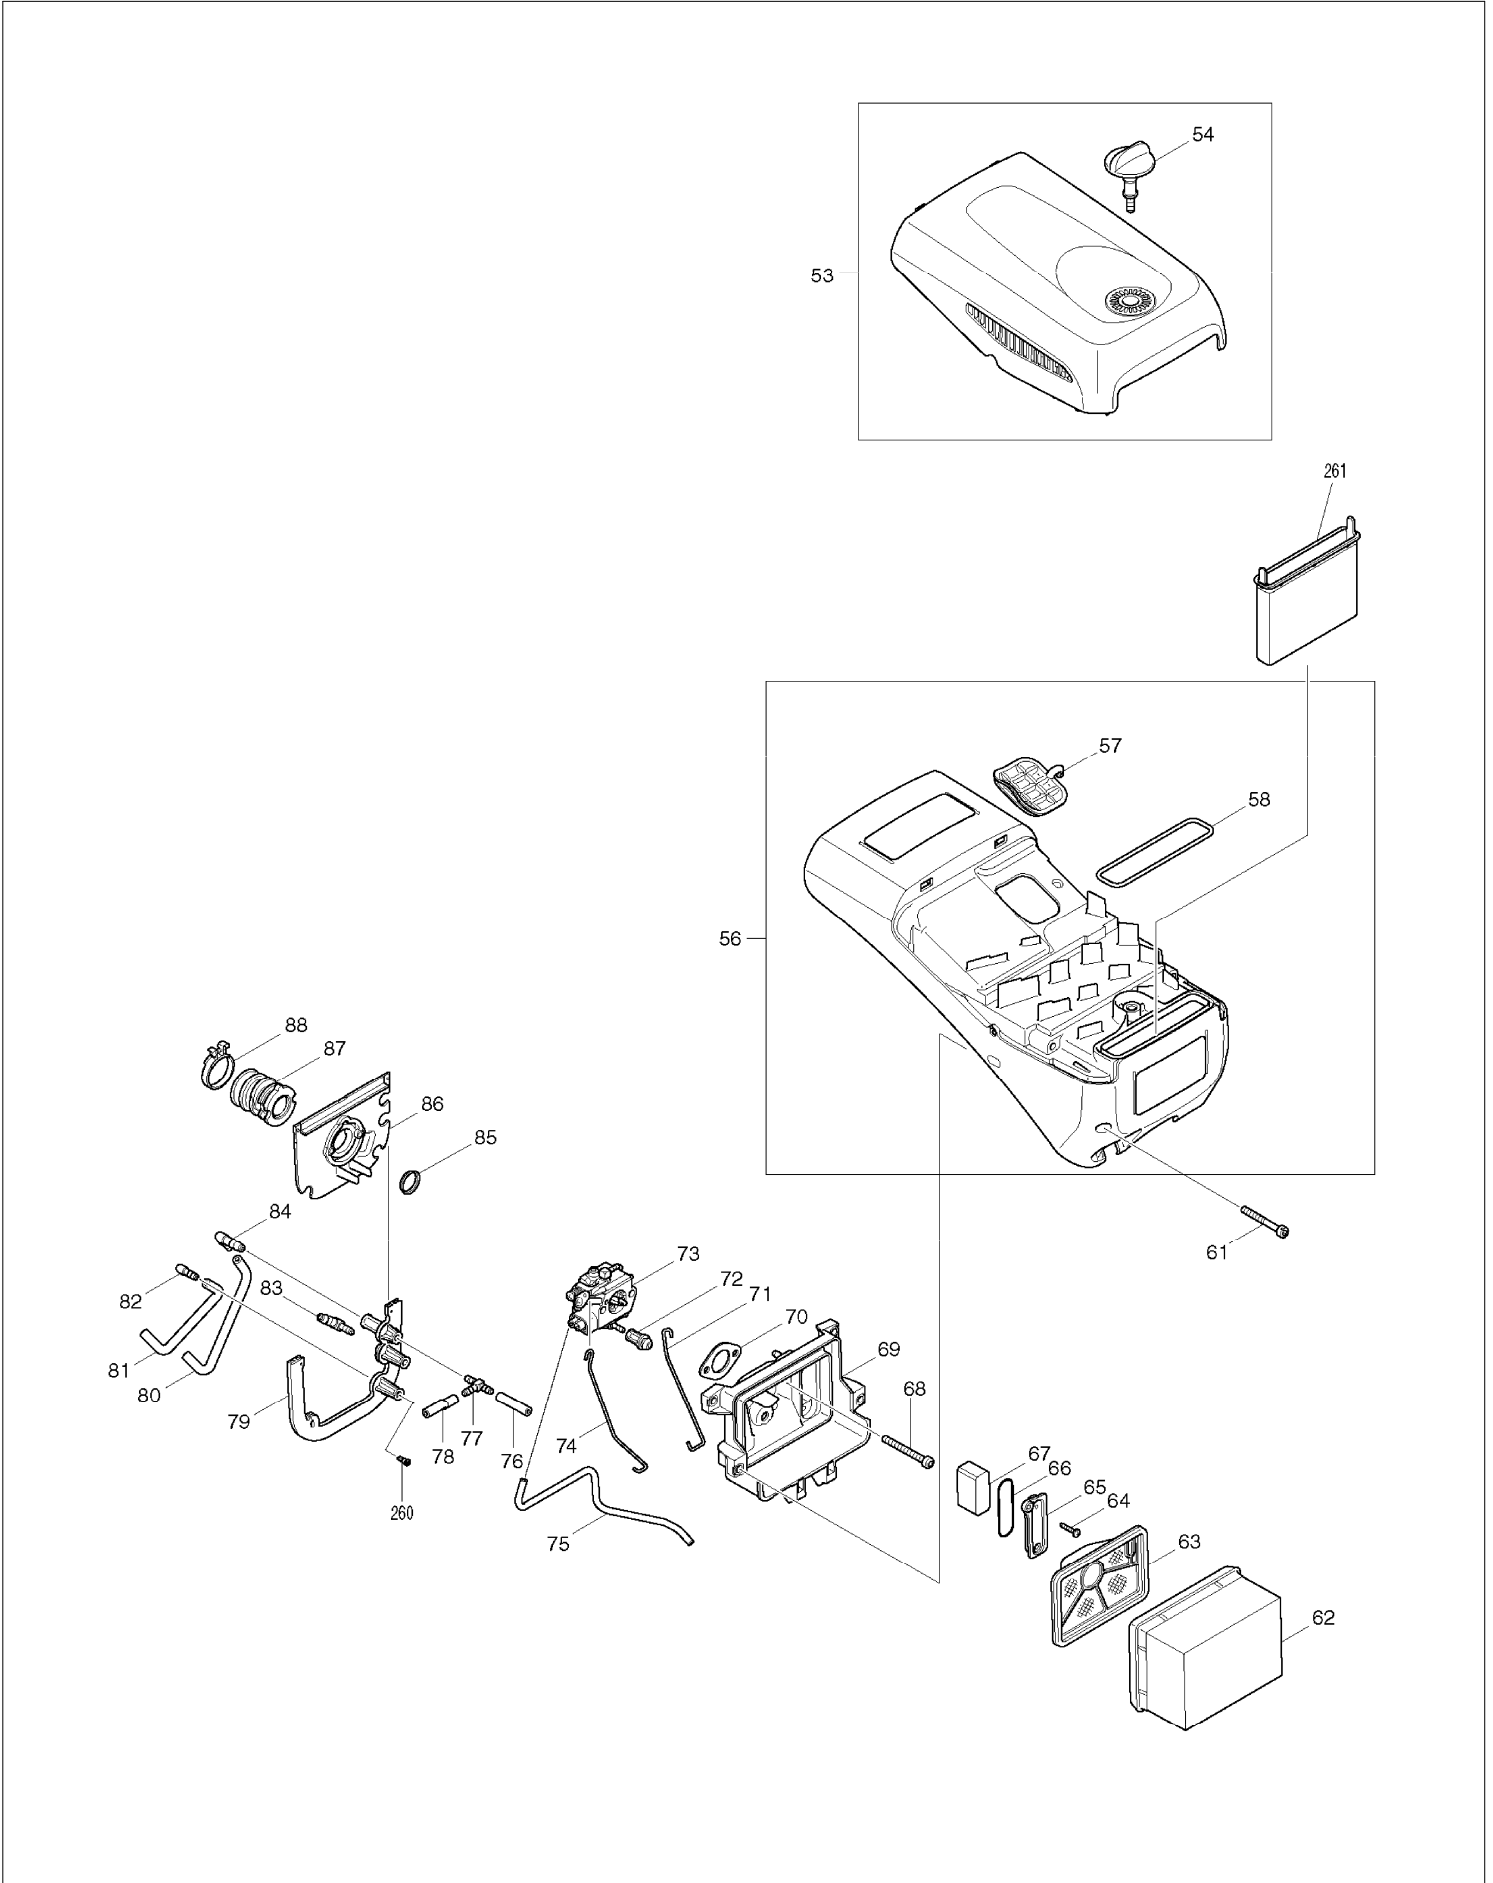

SERVICE DRAWING

MODEL NO. EK7650H