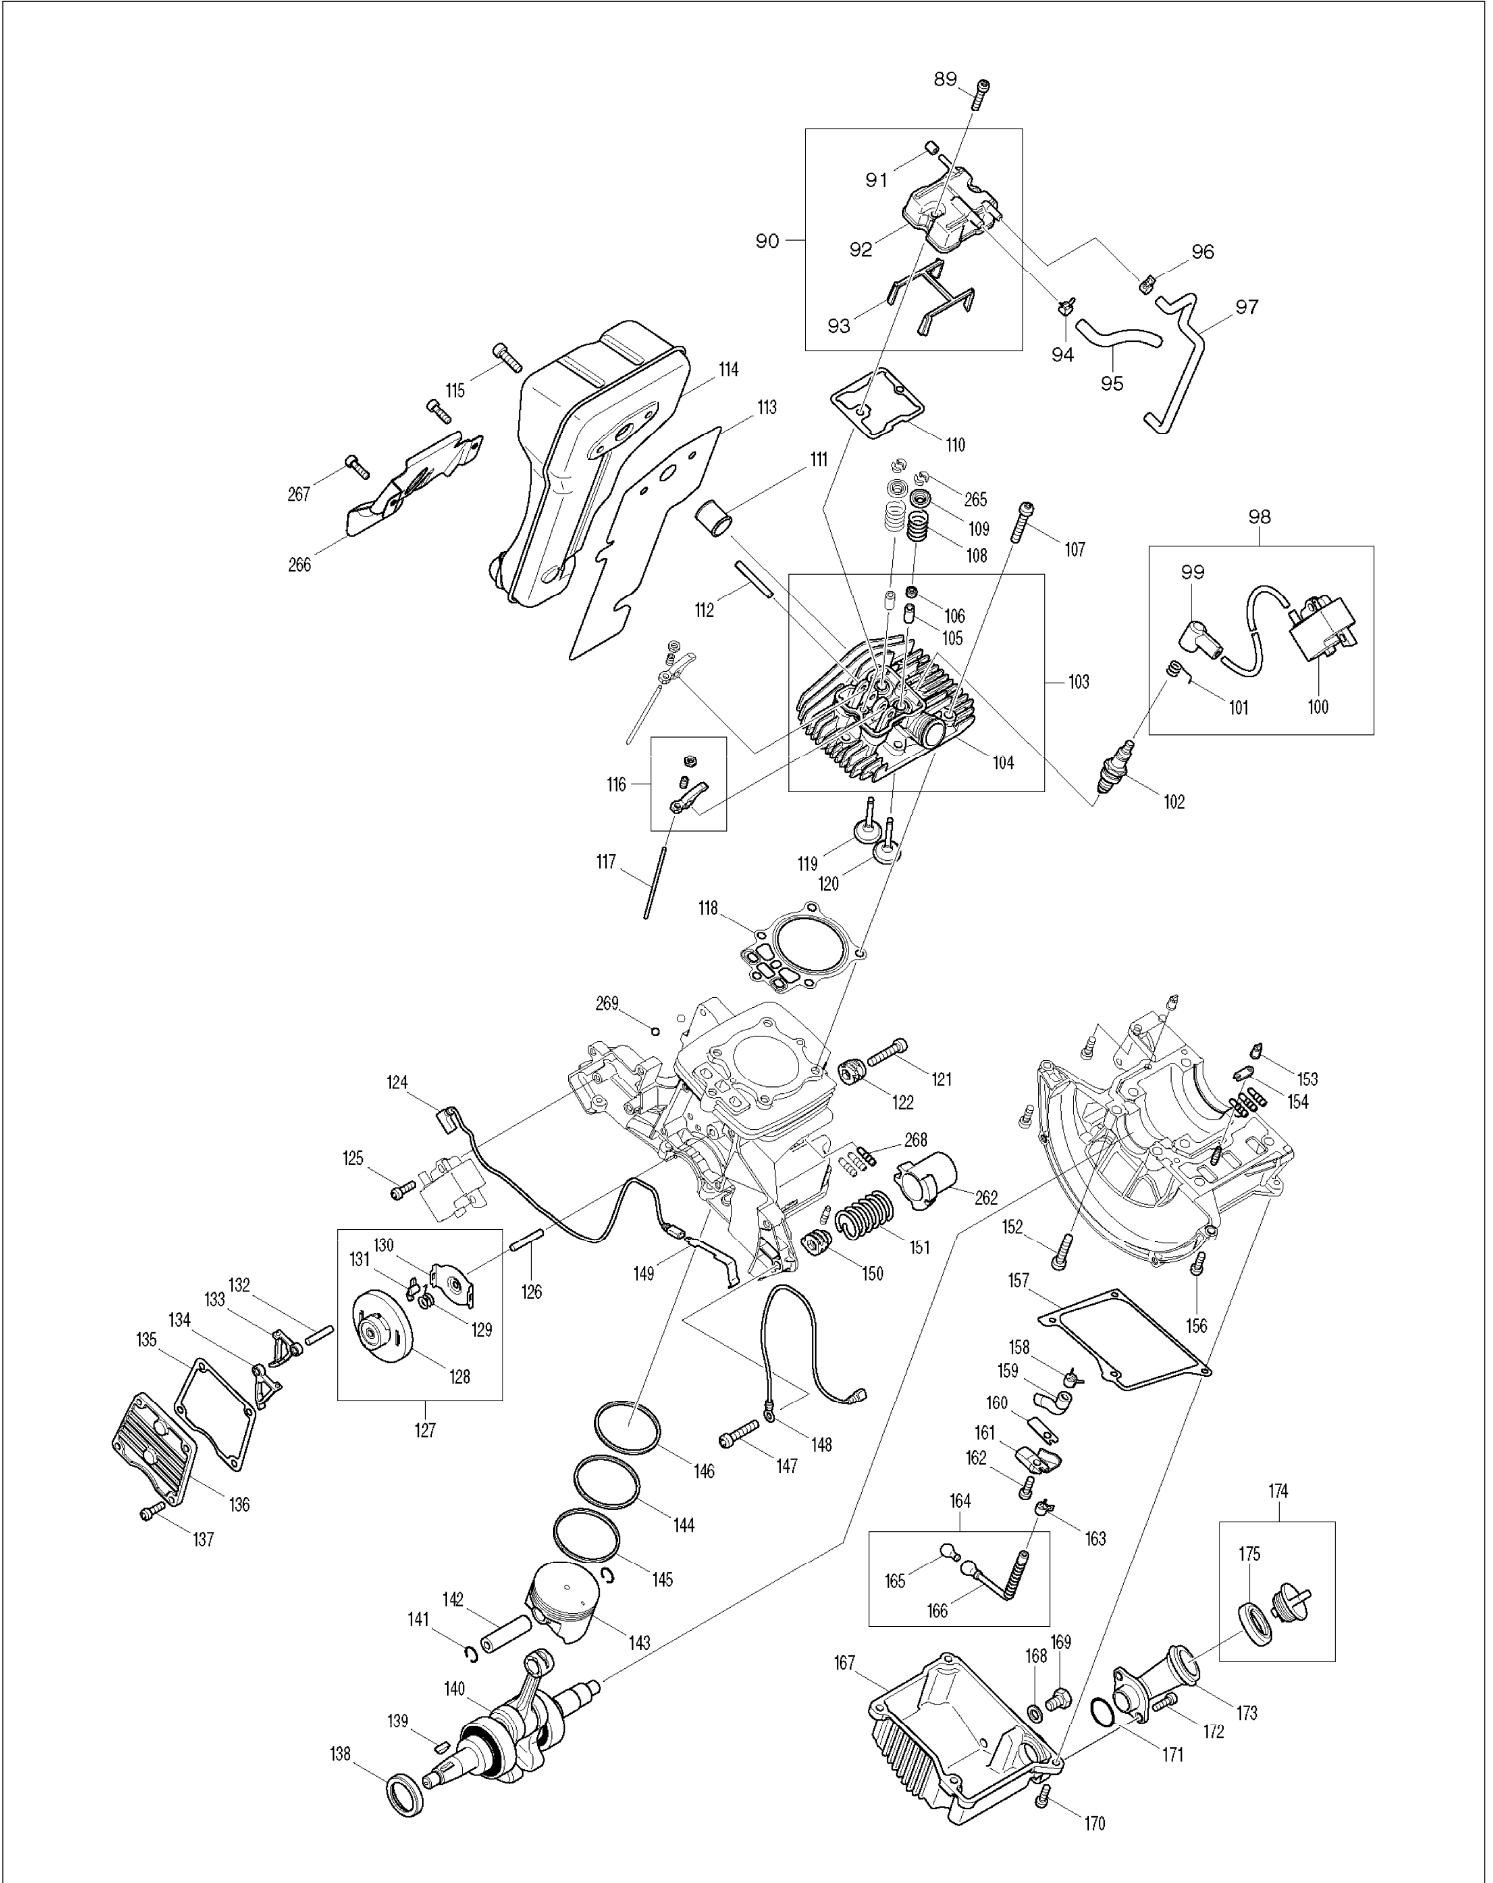

SERVICE DRAWING

MODEL NO. EK7650H