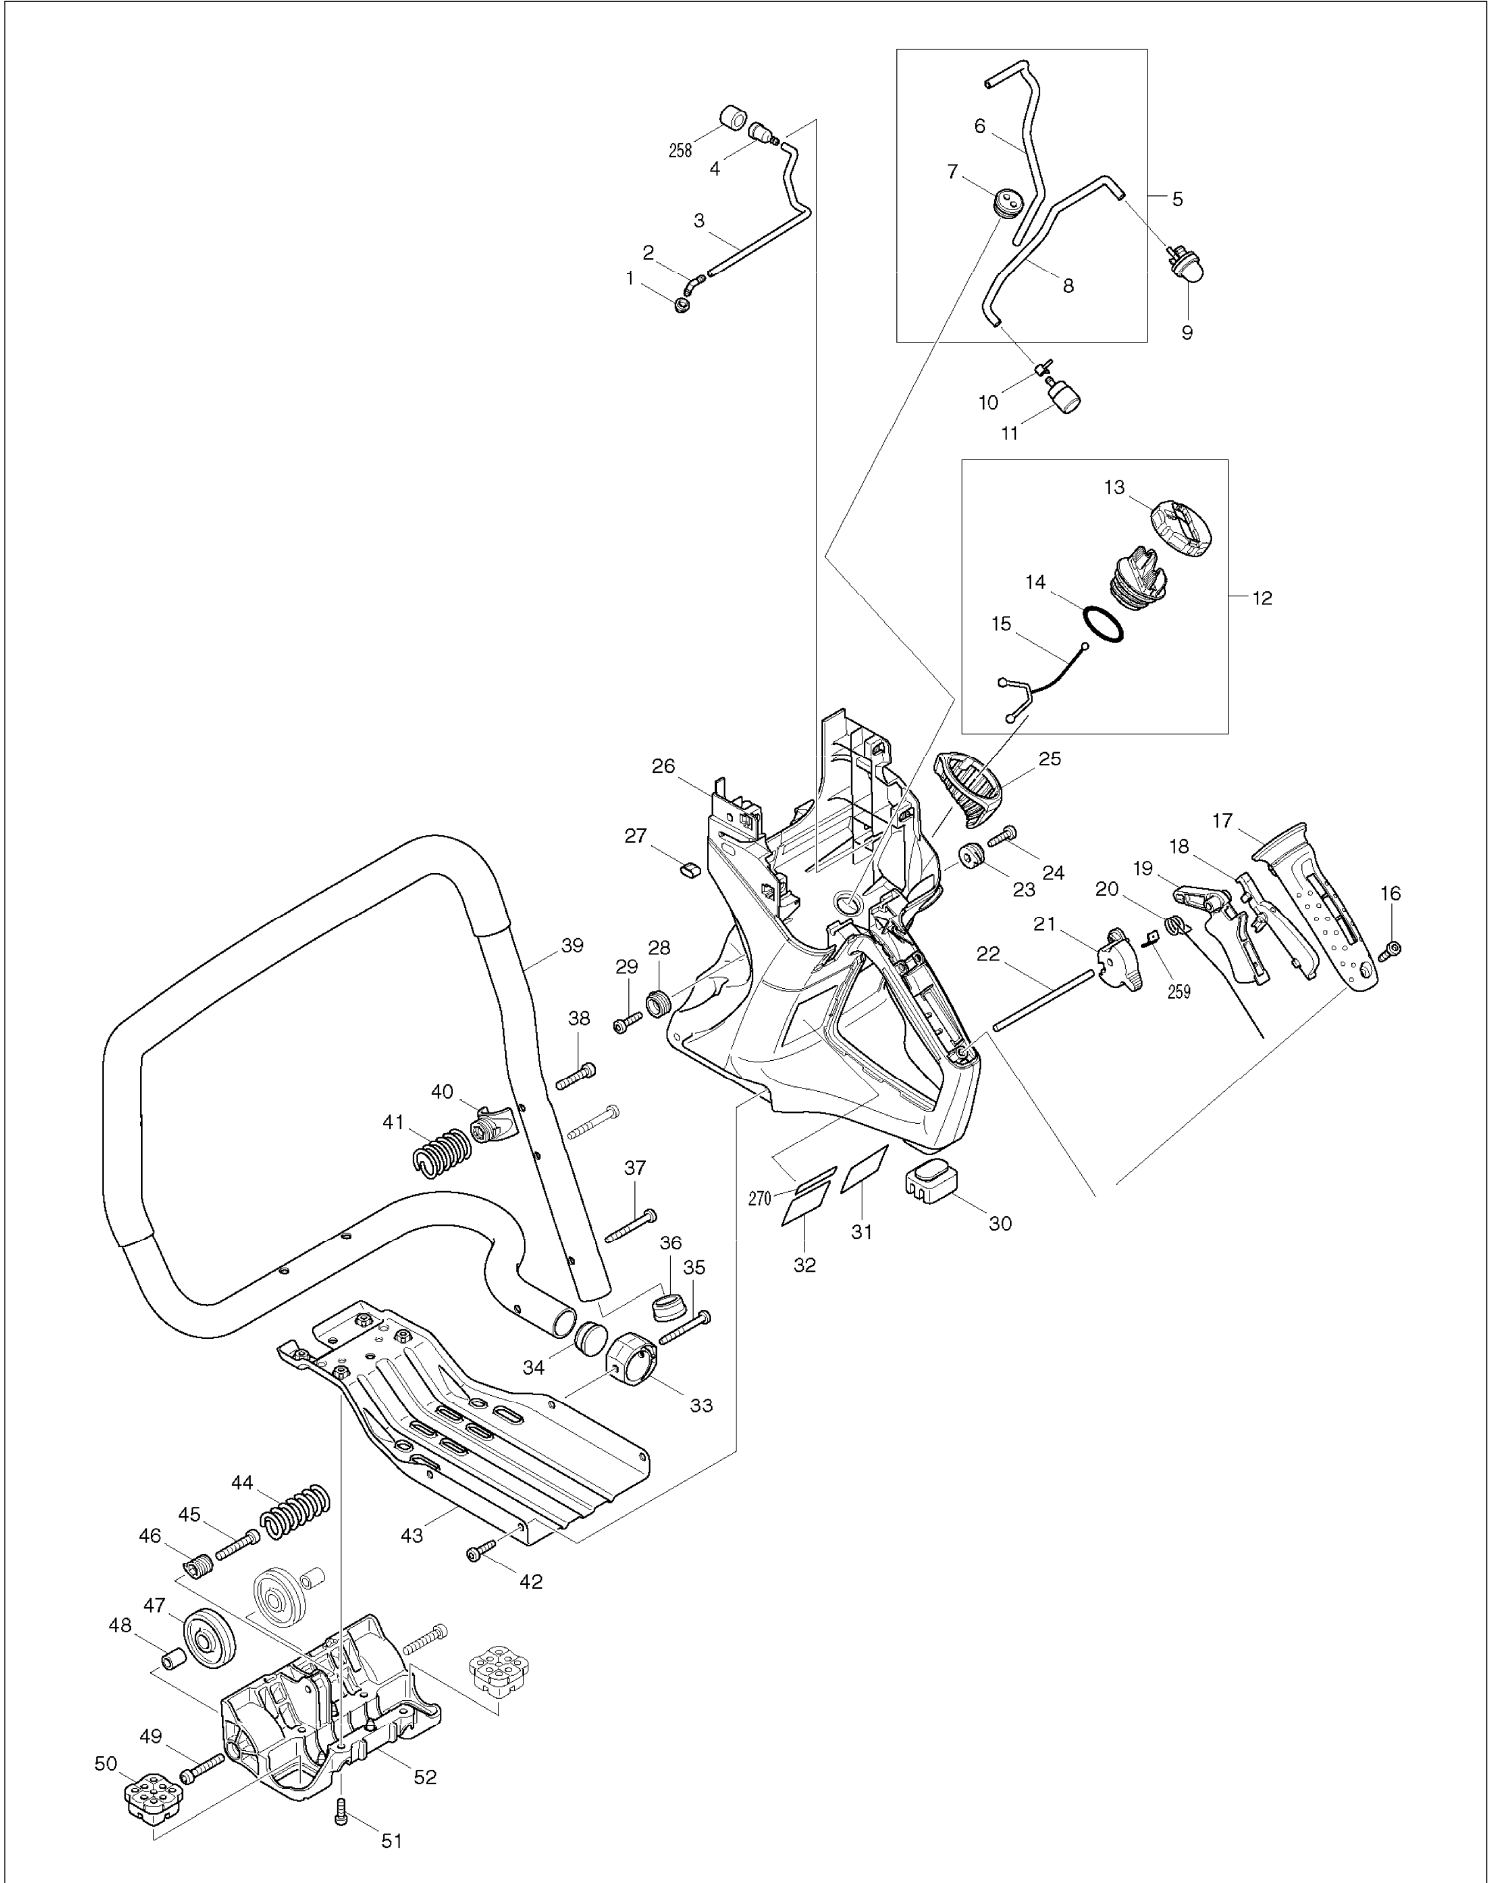

SPARE PARTS LIST

MODEL NO. EK7650H

ITEM	PART NO.	DESCRIPTION	QTY	NOTE
242	140925-7	HOOD COMPLETE	1	
244	213162-7	O RING 14	1	
245	257971-4	RING 17	1	
246	211281-3	BALL BEARING 6203LLU	1	
247	962157-4	RETAINING RING R-40	1	
248	326062-3	SPINDLE	1	
249	211281-3	BALL BEARING 6203LLU	1	
250	222174-9	V PULLEY 5-95.8	1	
251	266690-1	HEX. BOLT M8X25	1	
252	455936-2	BELT COVER	1	
253	266691-9	TENSIONING SCREW M6	1	
254	234215-9	COMPRESSION SPRING 6	1	
255	252157-5	SQUARE NUT M6	1	
256	346457-4	PLATE	1	
257	264055-1	COLLARED HEX. NUT M8	2	
258	424023-8	SPONGE SLEEVE 9	1	
259	346554-6	PLATE	1	
260	424316-3	CHECK VALVE	1	
261	166106-5	DUST BAG	1	
262	424499-9	RUBBER SLEEVE 22	1	
263	800E23-6	CAUTION LABEL	1	
264	346611-0	STARTER COVER GASKET	1	
265	331967-4	COTTER	4	
266	346589-7	MUFFLER GUARD	1	
267	266782-6	H.L.S. HEAD BOLT M5X16 WITH WG	2	
268	325665-0	JOINT PIPE	4	
269	331897-9	BALL	2	
270	897179-4	SERIAL NO. LABEL	1	
A01	195488-8	TOOL KIT	1	
A02	195532-1	OIL BOTTLE SET	1	
A03	195534-7	WATER SET	1	
A04	195945-6	PRE FILTER SET	1	
A05	195794-1	RING SET	1	
E01	898428-2	CAUTION PLATE	1	
E02	898746-8	CAUTION TAG	1	
E03	898855-3	CAUTION TAG	1	

SERVICE DRAWING

MODEL NO. EK7650H