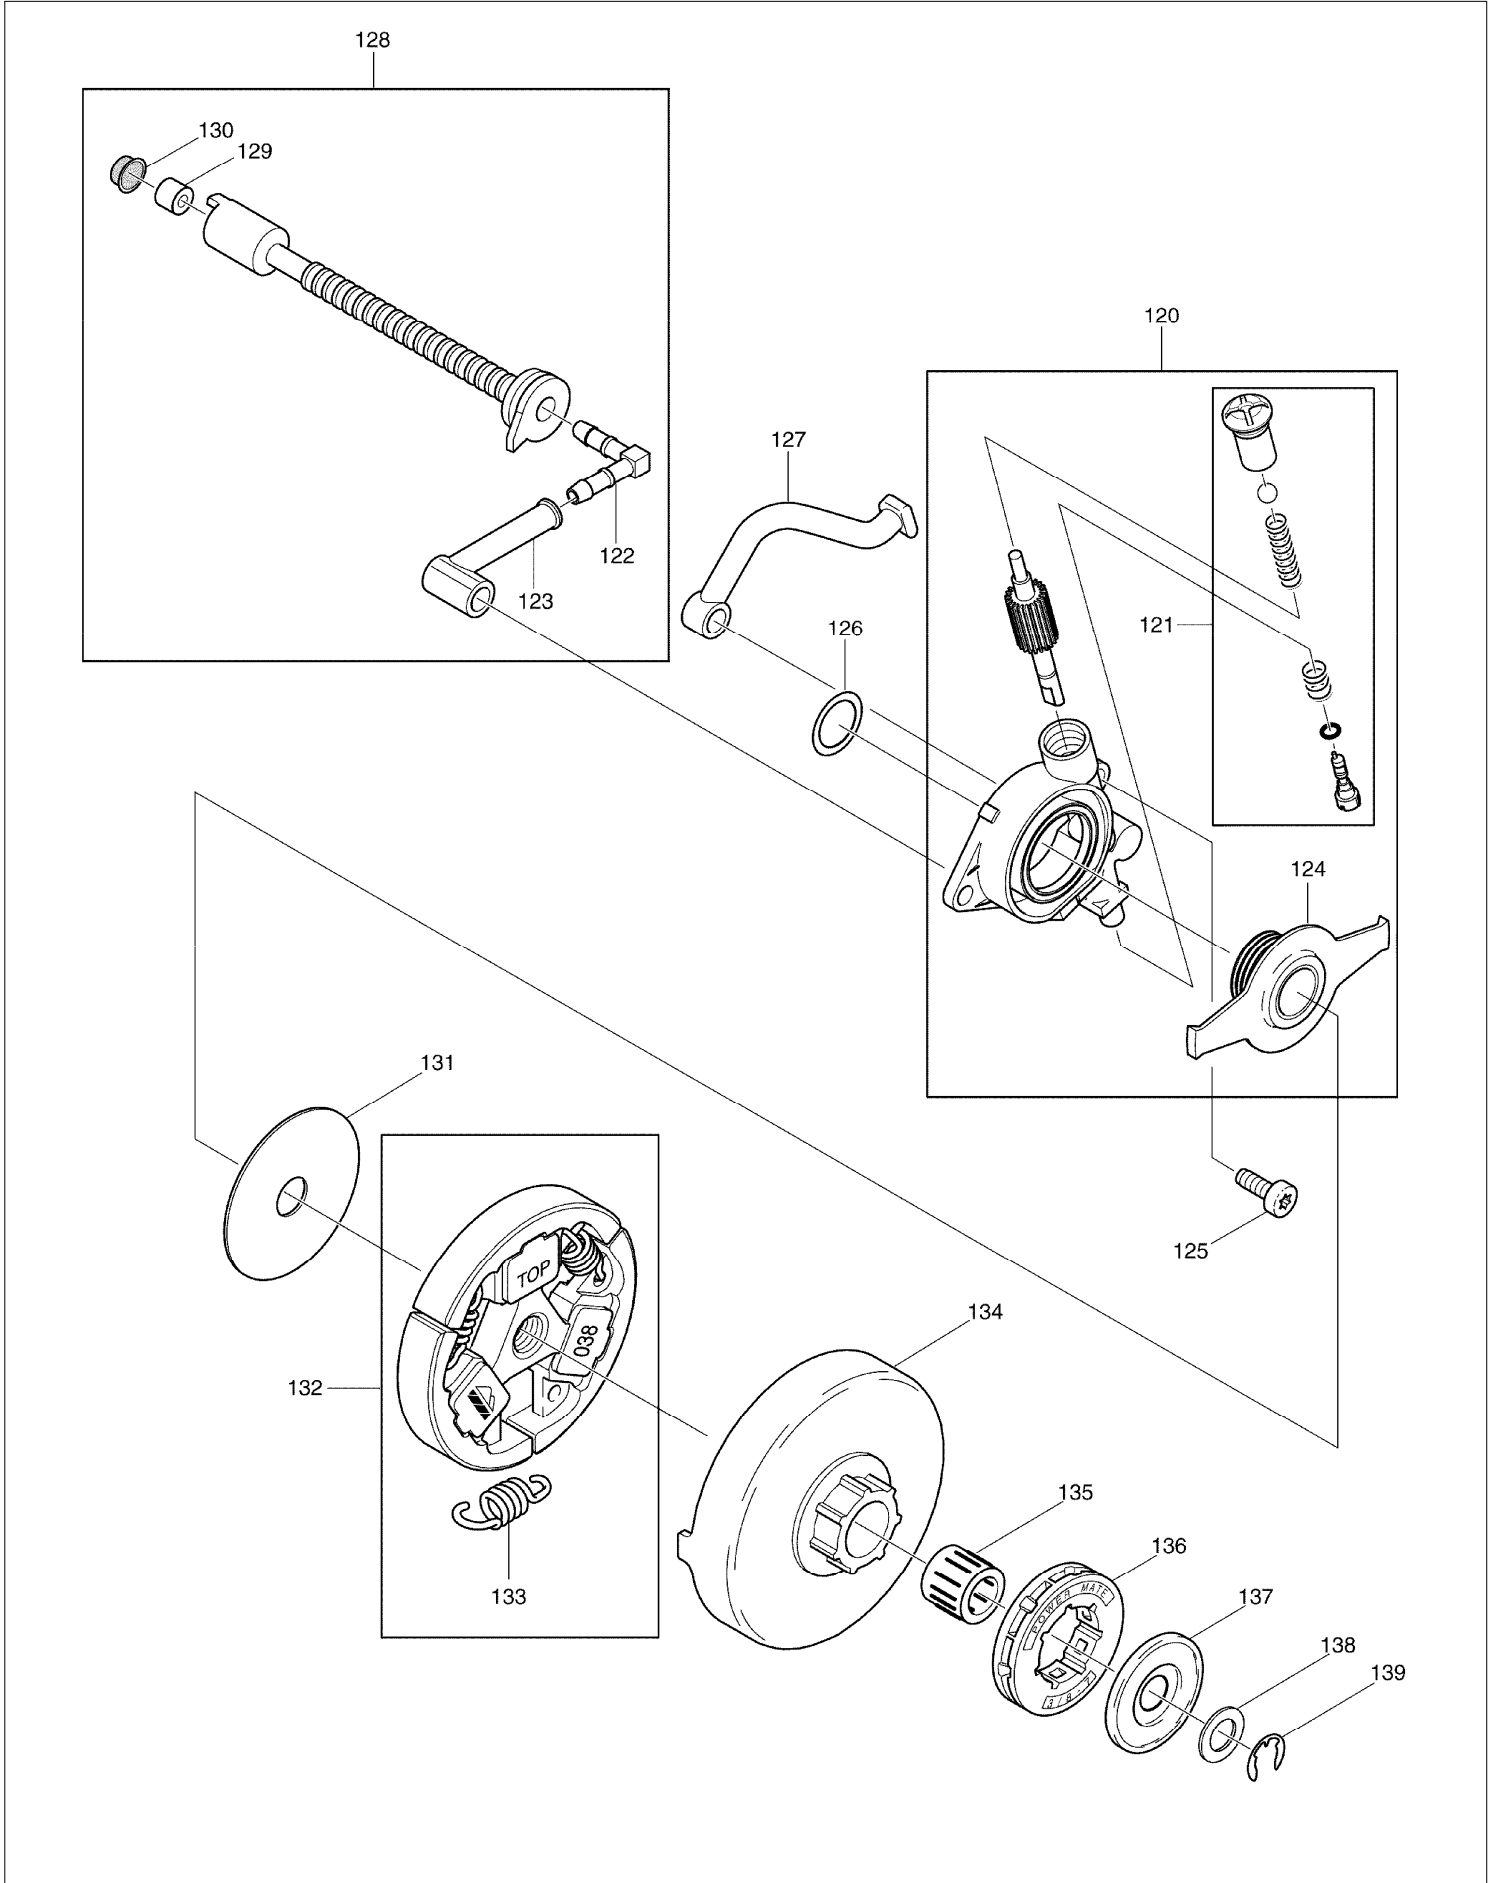

SERVICE DRAWING

MODEL NO. DCS7901