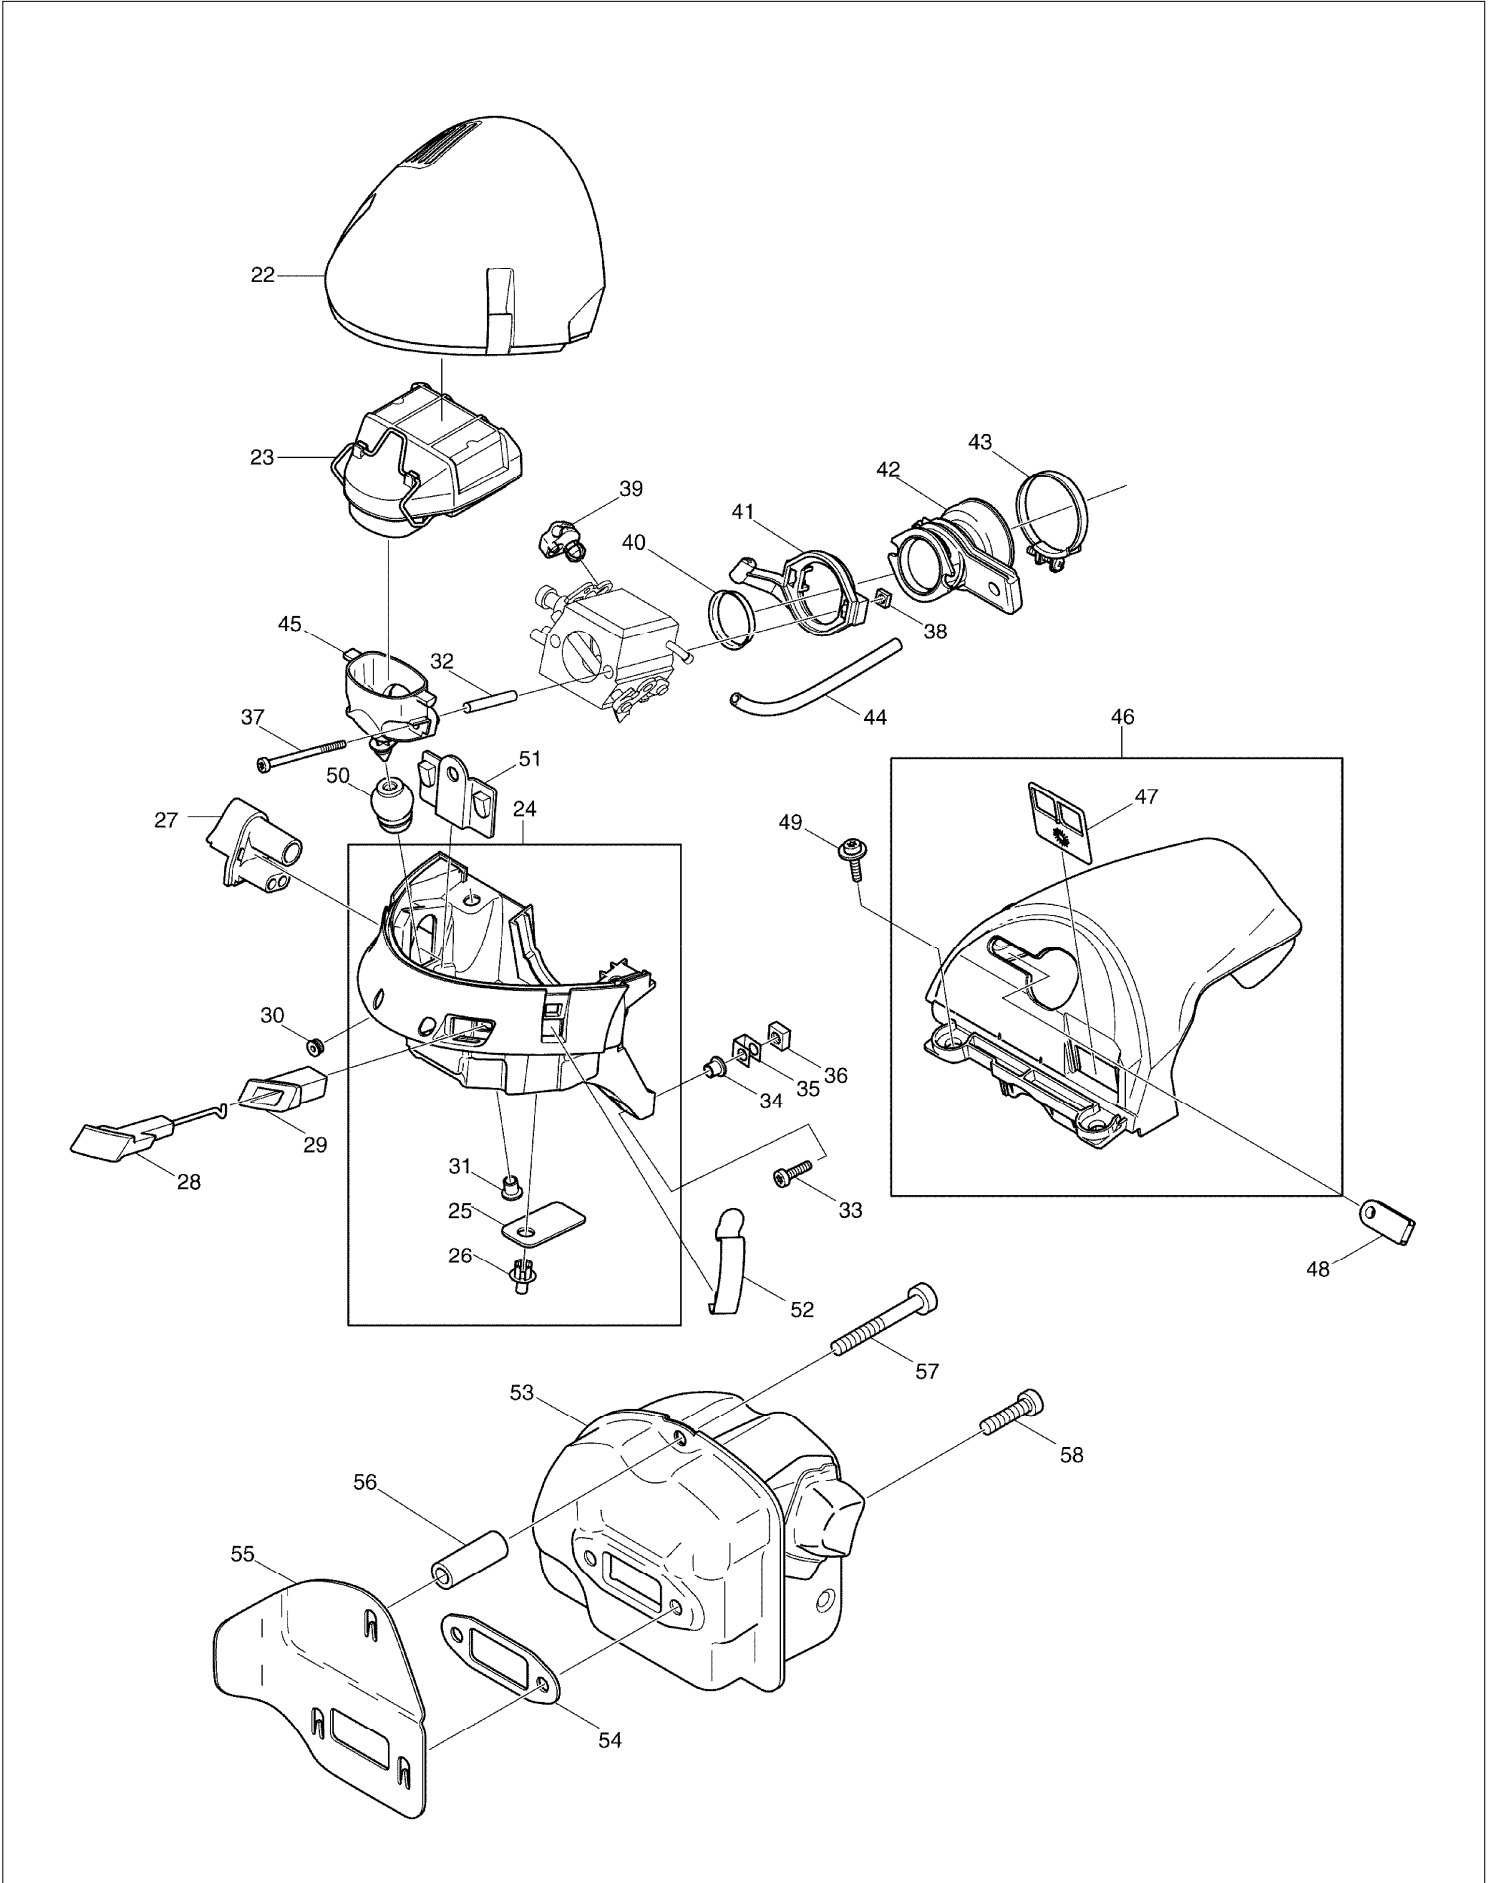

SERVICE DRAWING

MODEL NO. DCS7901