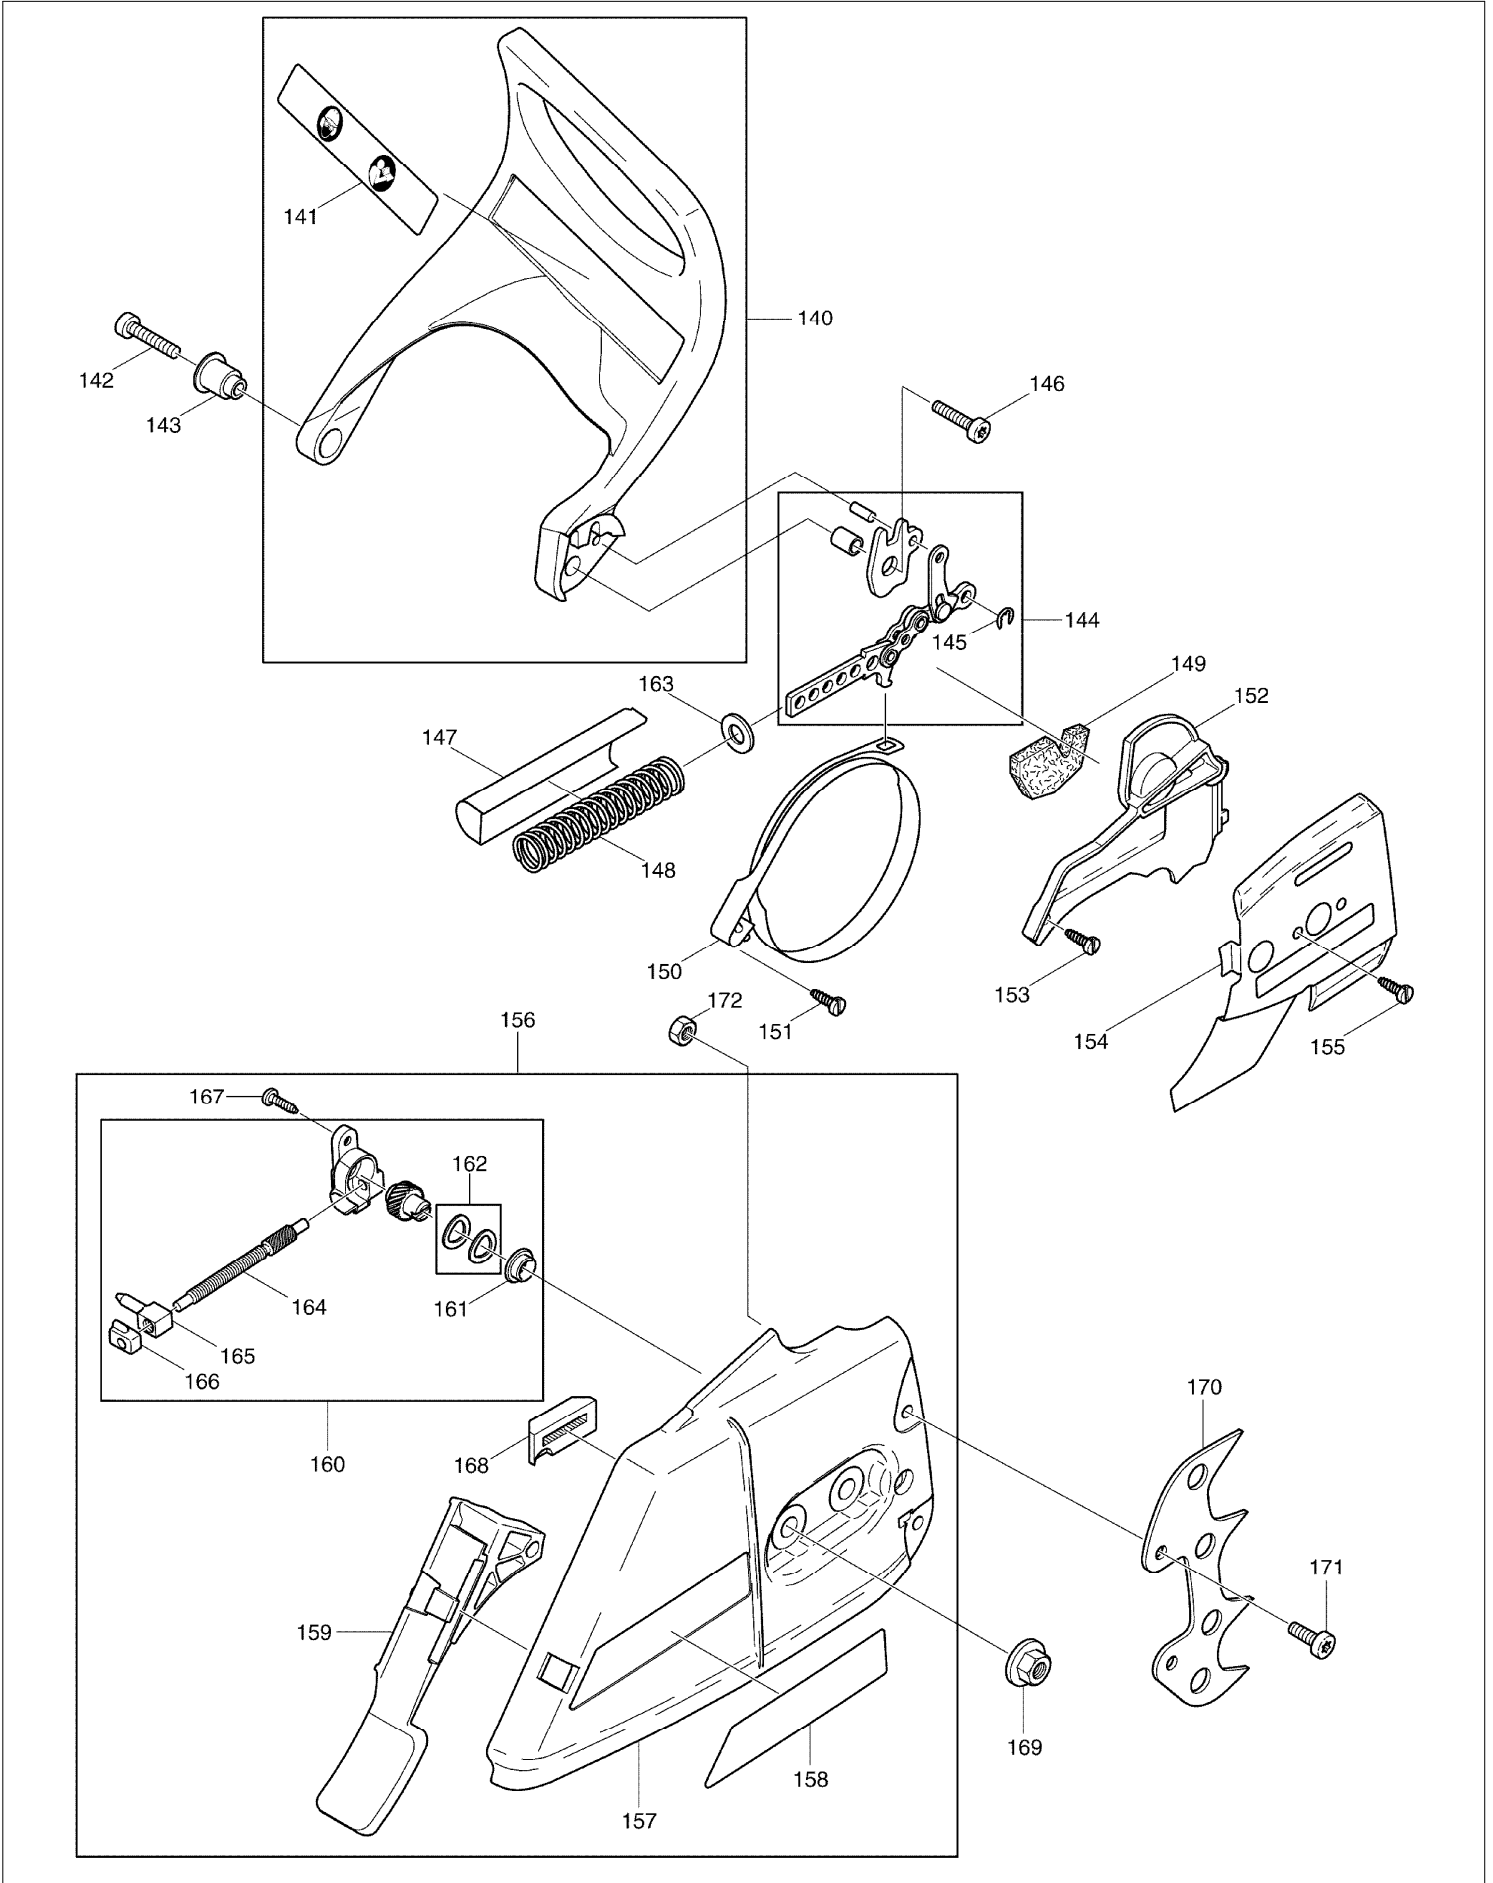

SERVICE DRAWING

MODEL NO. DCS7901