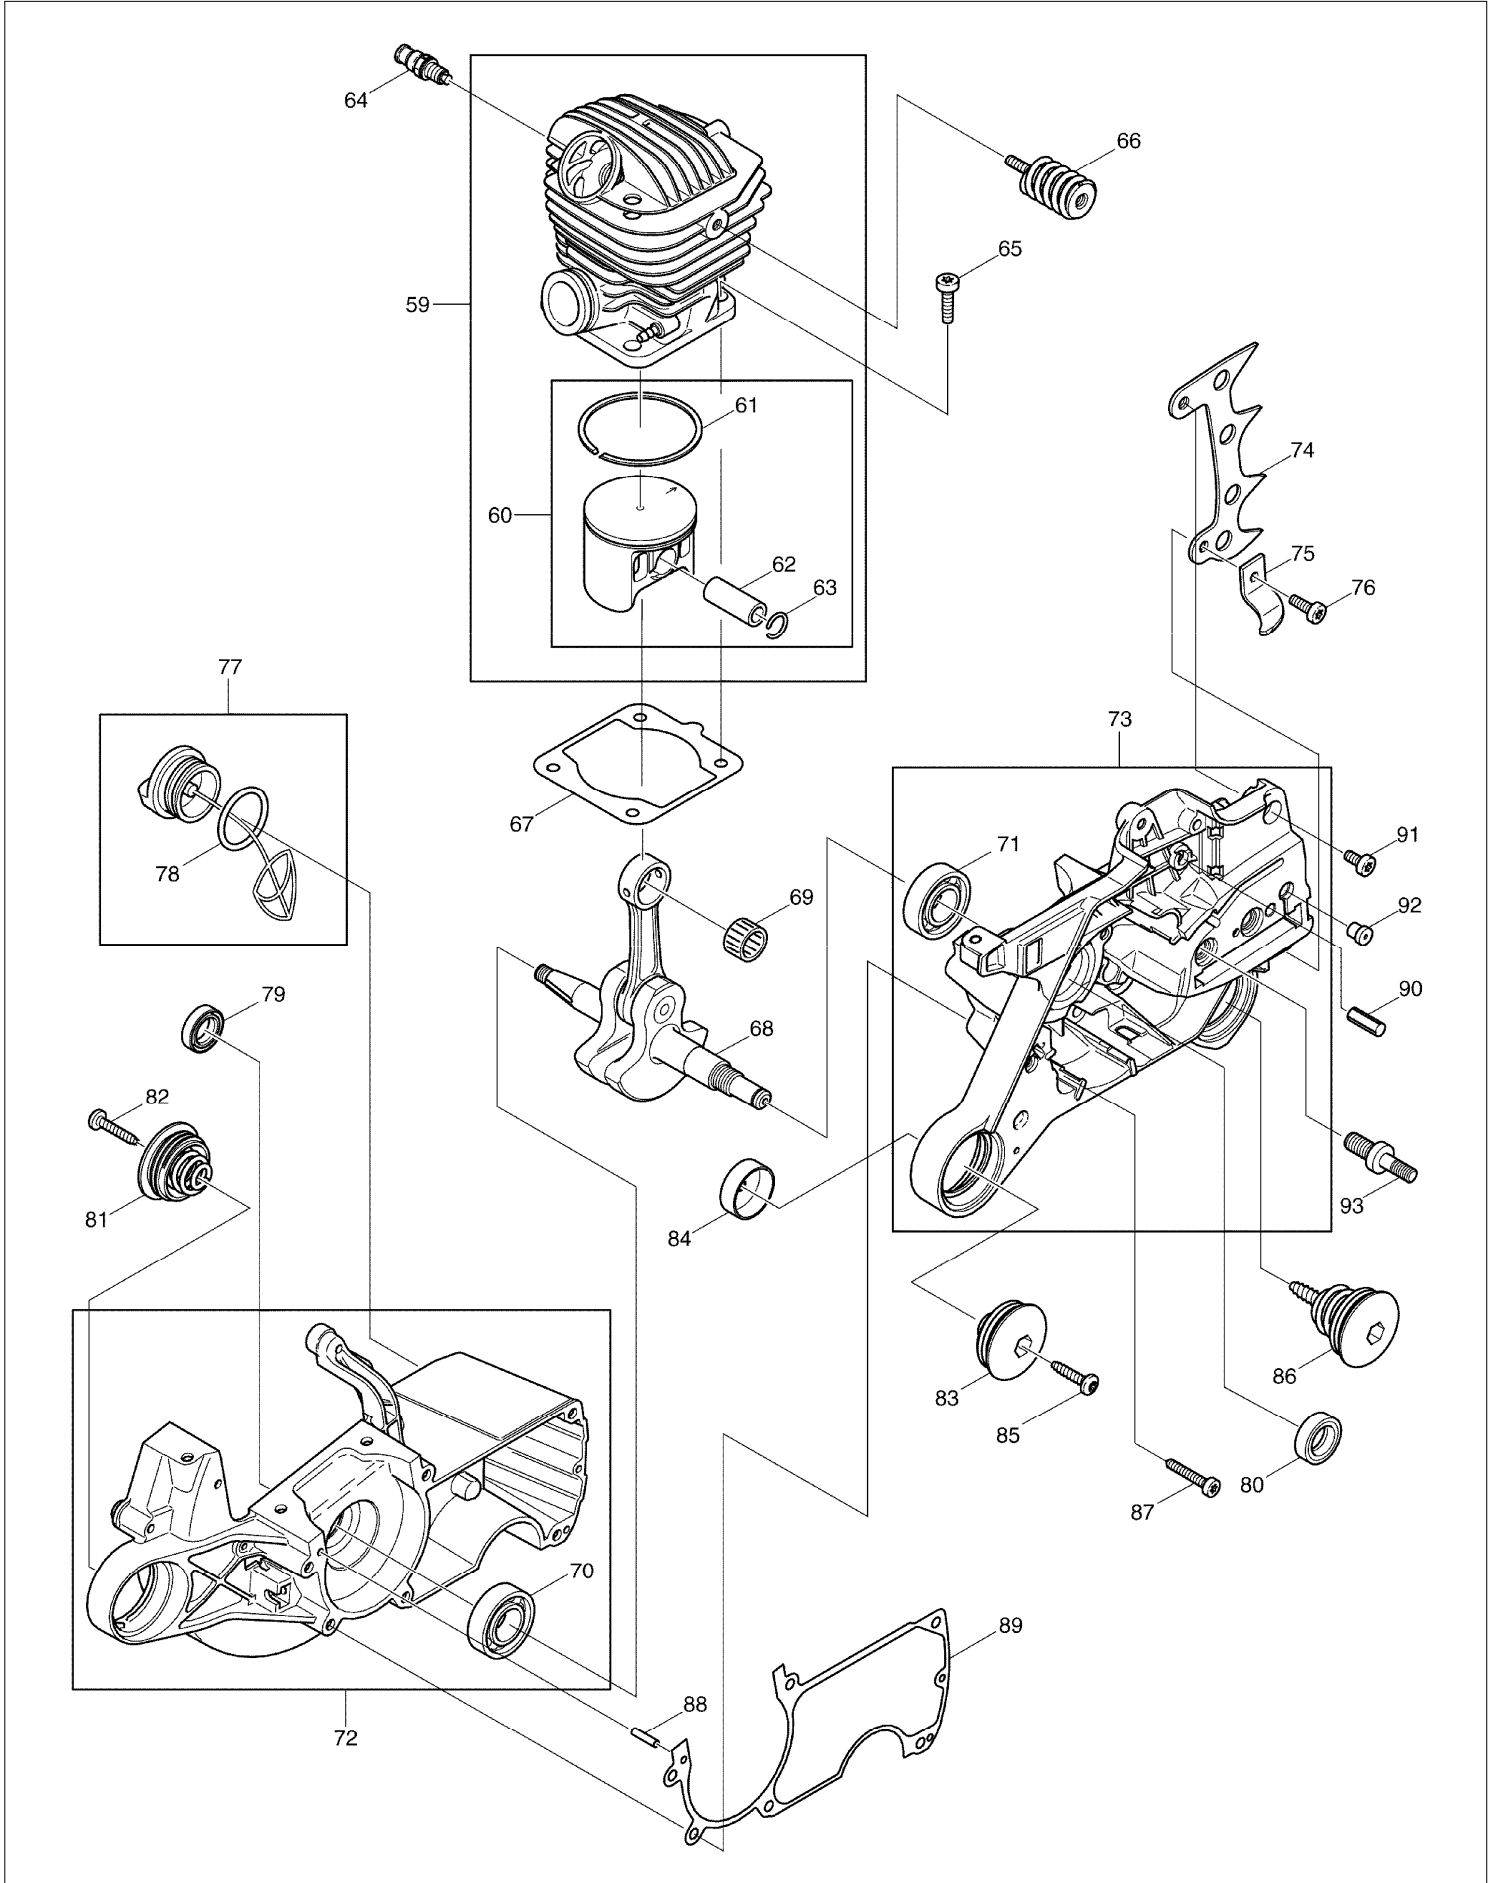

SERVICE DRAWING

MODEL NO. DCS7901