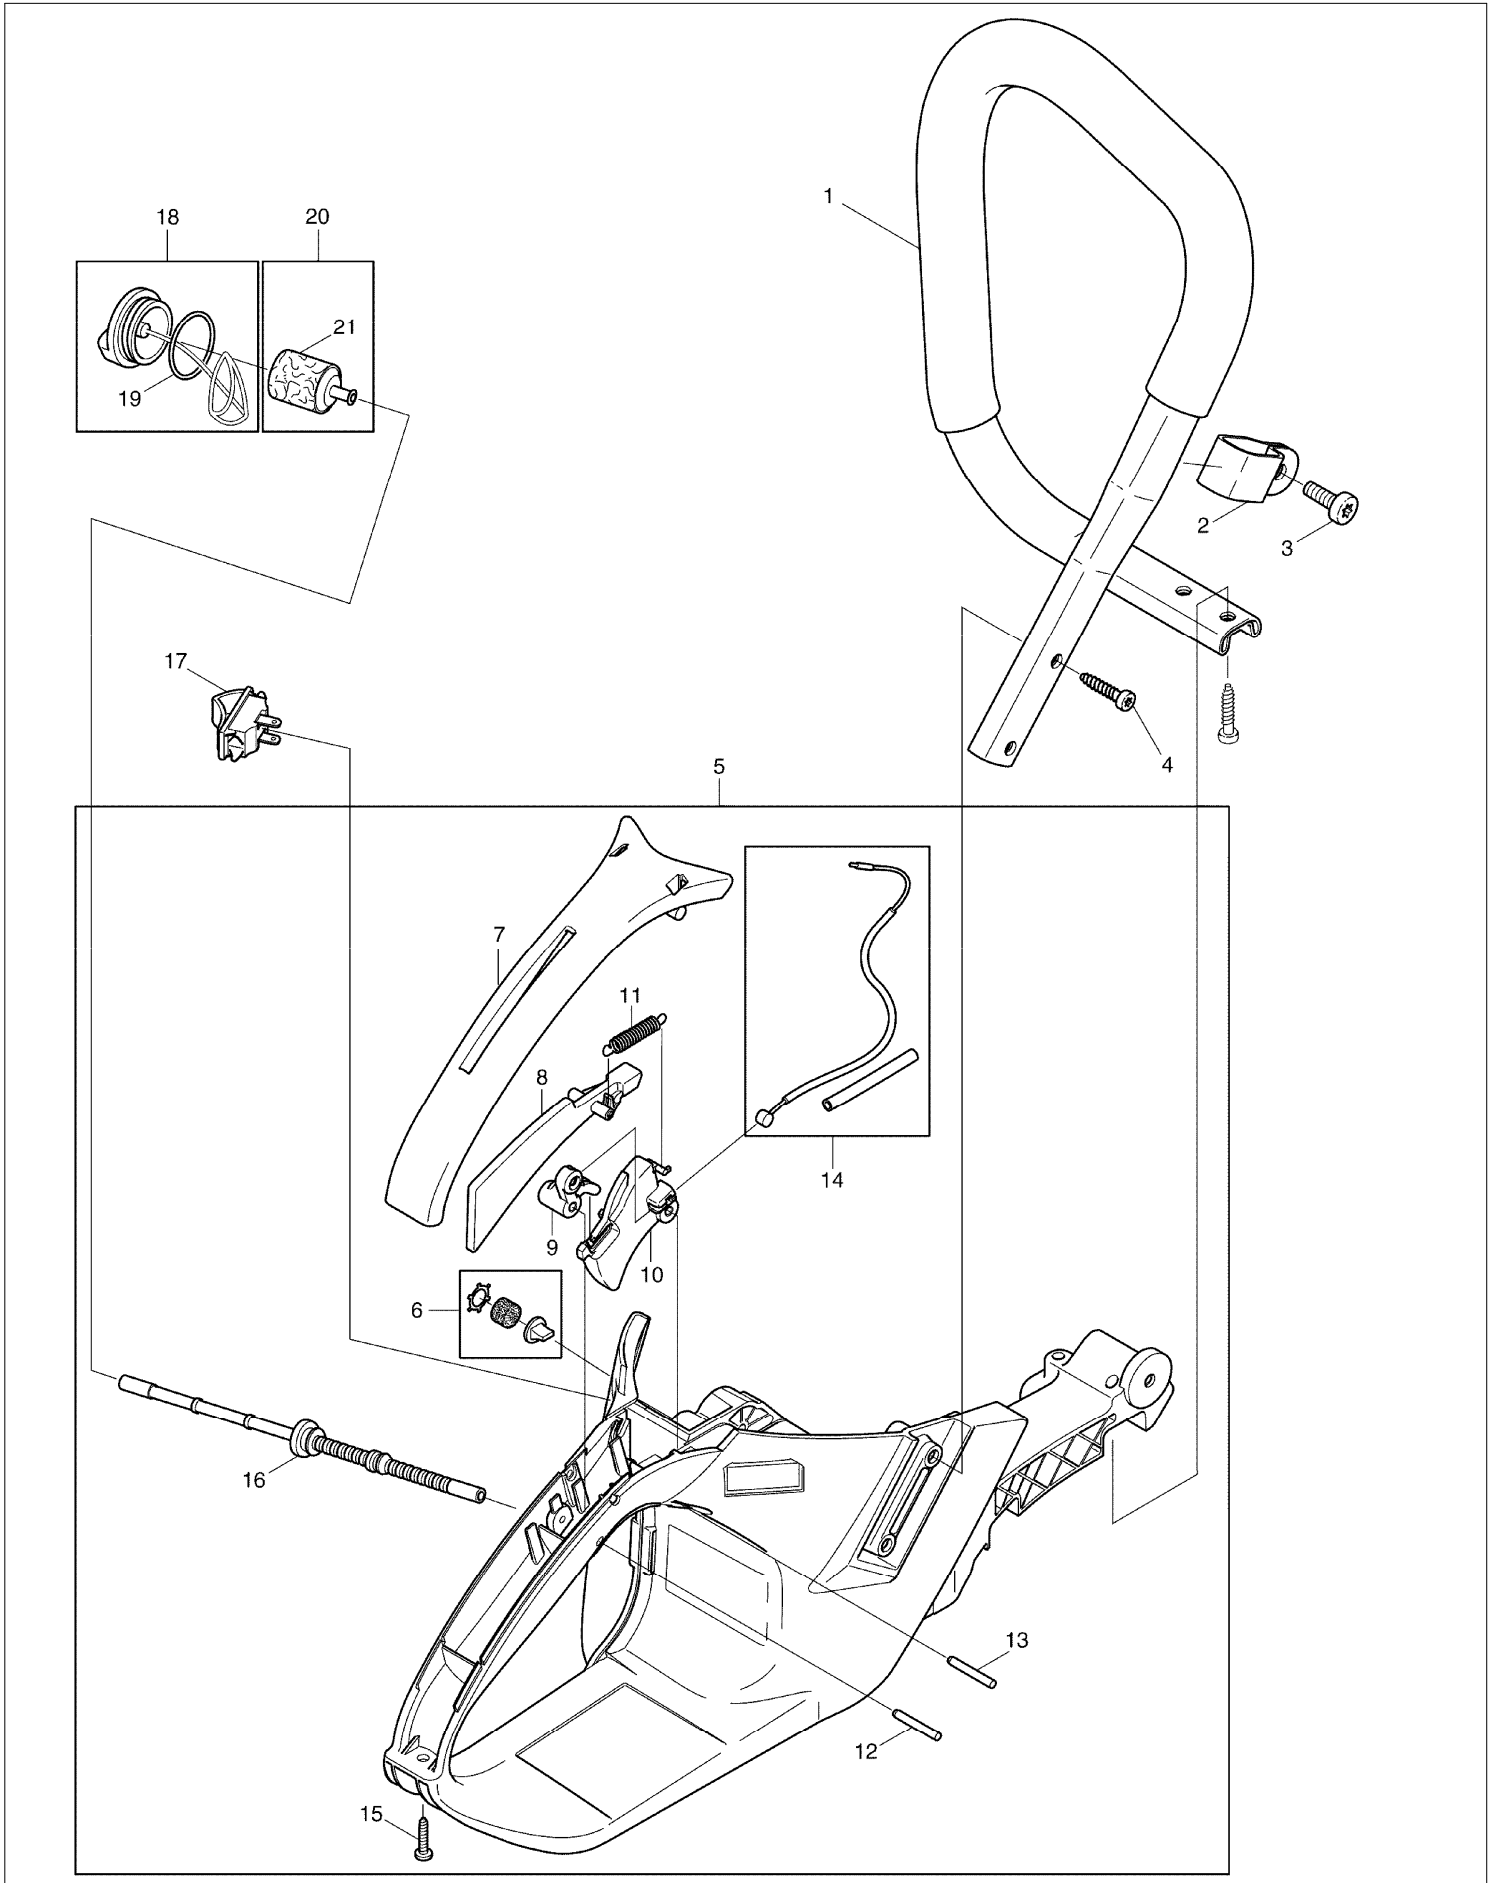

SPARE PARTS LIST

MODEL NO. DCS7901

ITEM	PART NO.	DESCRIPTION	QTY	NOTE
165	038213090	TENSIONING NUT	1	
166	038213070	TENSIONING SCREW BEARING	1	
167	915135100	THREAD FORMING SCREW 3.5X9.5	1	
168	024213240	CHAIN GUIDE	1	
169	923208004	HEXAGONAL NUT M8	2	
170	957250060	SPIKE BAR	1	
171	908005125	FILLISTER HEAD SCREW M5X12	2	
172	920405000	HEXAGONAL NUT M5	2	
173	038153010	CARBURETOR INC. 174-178,180-189	1	
174	038153030	PUMP COVER	1	
175	038153360	SCREW	1	
176	038153040	DIAPHRAGM COVER	1	
177	001153020	SCREW	4	
178	038153060	SET DIAPHRAGM / GASKETS INC. 179	1	
179	038153070	PUMP DIAPHRAGM	1	
180	038153210	LOCKING BALL	1	
181	038153220	IDLE STOP SCREW	1	
182	028153180	SCREEN	1	
183	957153060	KIT THROTTLE SHAFT	1	
184	957153050	KIT CHOKE SHAFT	1	
185	957153070	CONTROL PARTS	1	
186	038153260	SPRING	2	
187	038153230	IDLE ADJUSTMENT SCREW	1	
188	038153240	MAIN ADJUSTMENT SCREW	1	
189	038153270	RUBBER RING	1	
190	445038655	SPROCKET NOSE BAR 15"	1	
191	528099668	SAW CHAIN 18"	1	
A01	952020650	CHAIN PROT. COVER 15"-18"	1	
A02	940827000	ANGLED SCREW DRIVER	1	
A03	941719133	UNIVERSAL WRENCH	1	
A04	944340001	SCREW DRIVER	1	
A05	950004001	PLASTIC BAG	1	

SERVICE DRAWING

MODEL NO. DCS7901