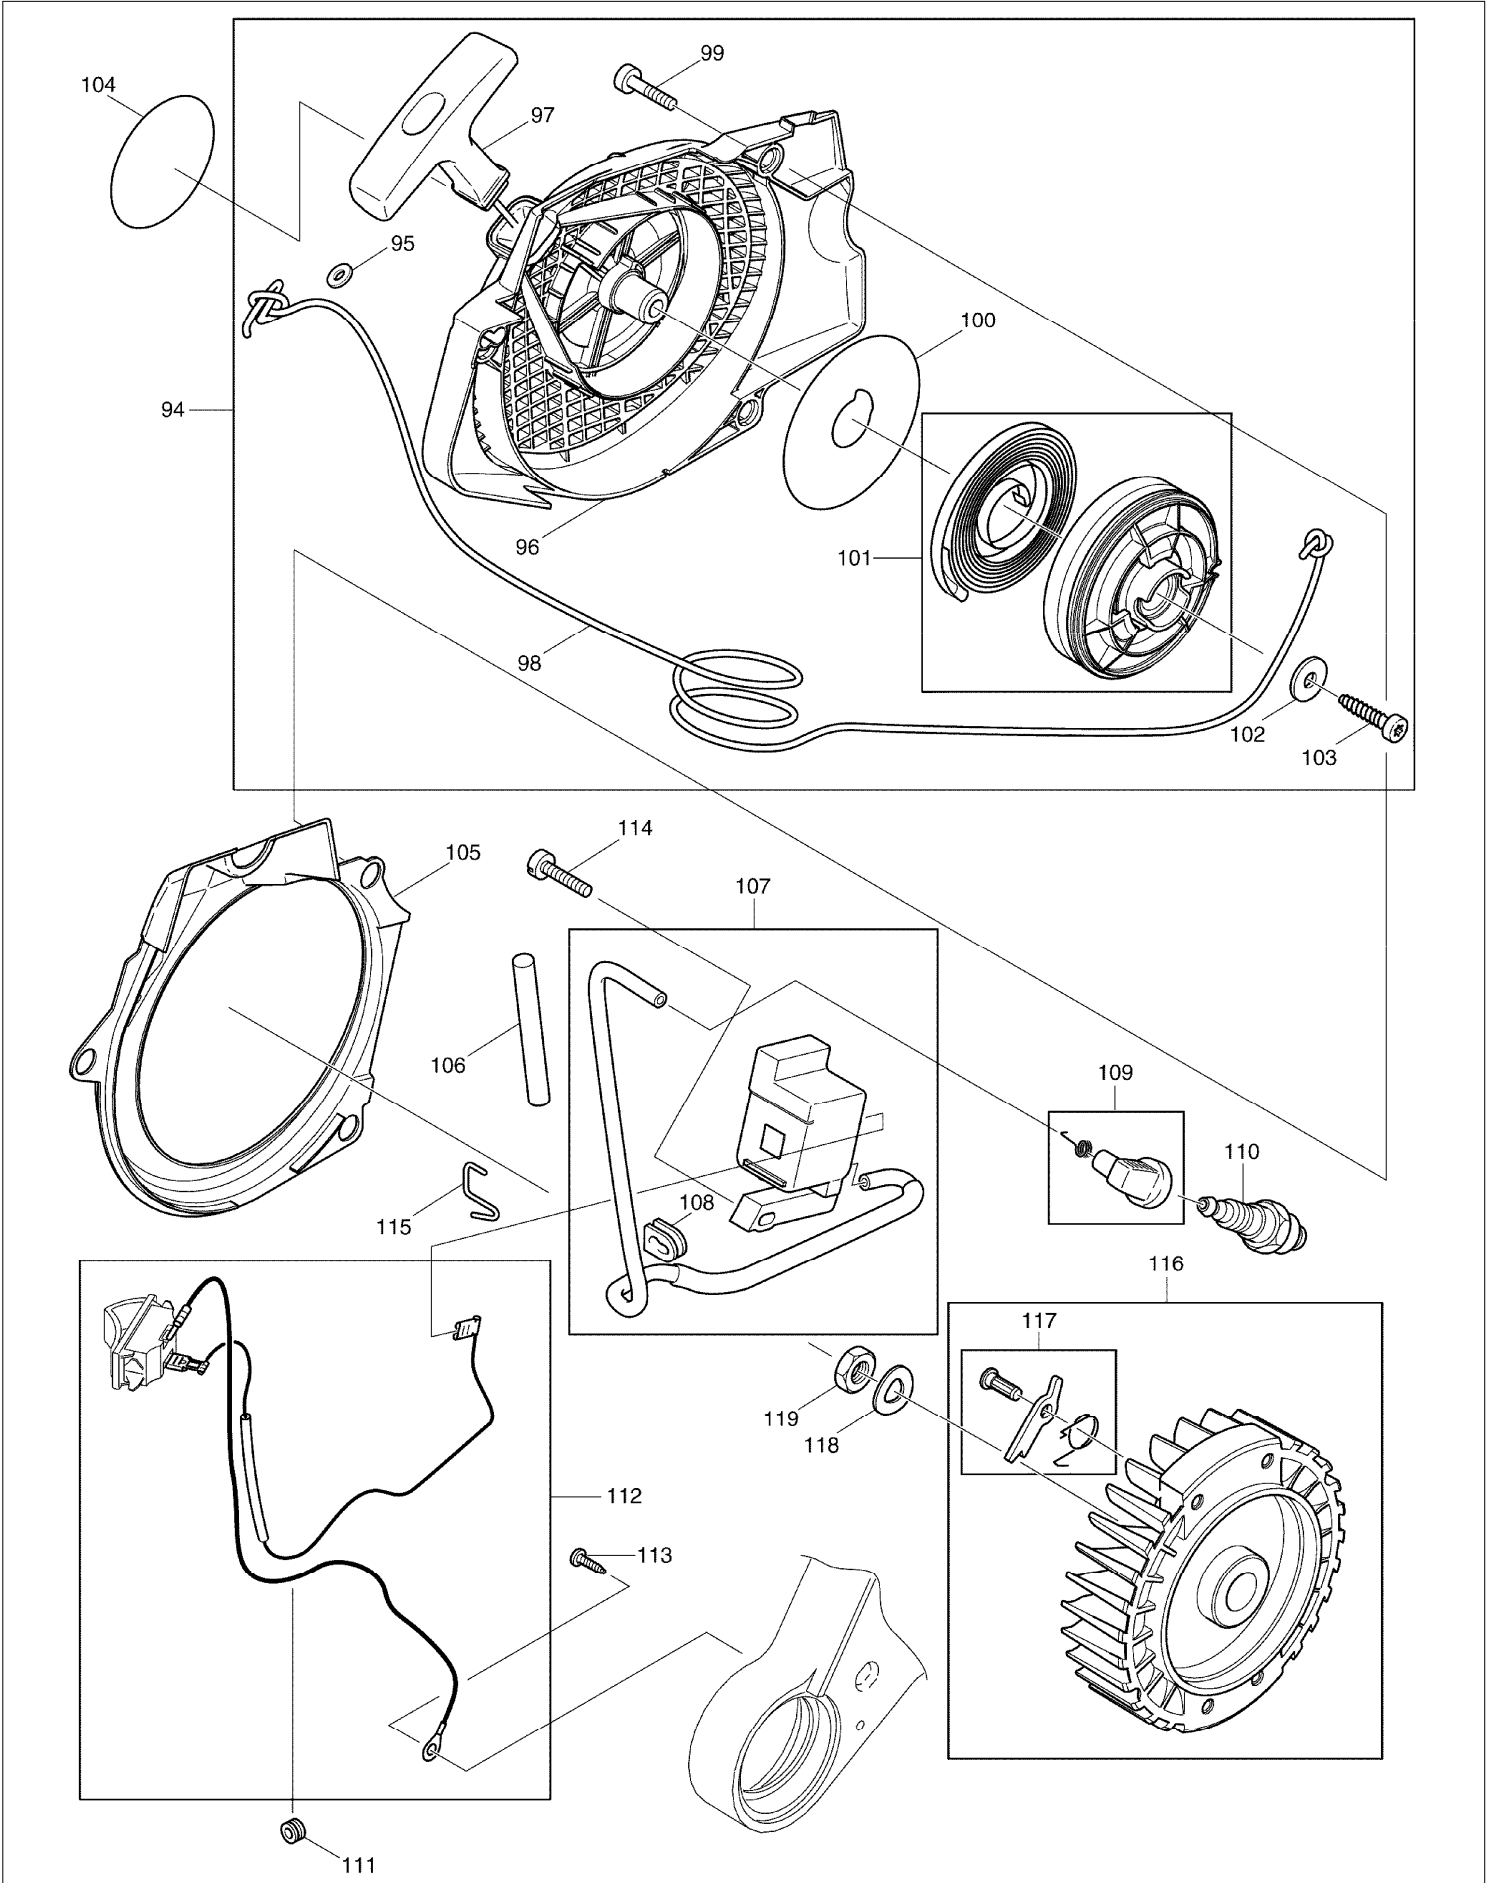

SERVICE DRAWING

MODEL NO. DCS7901