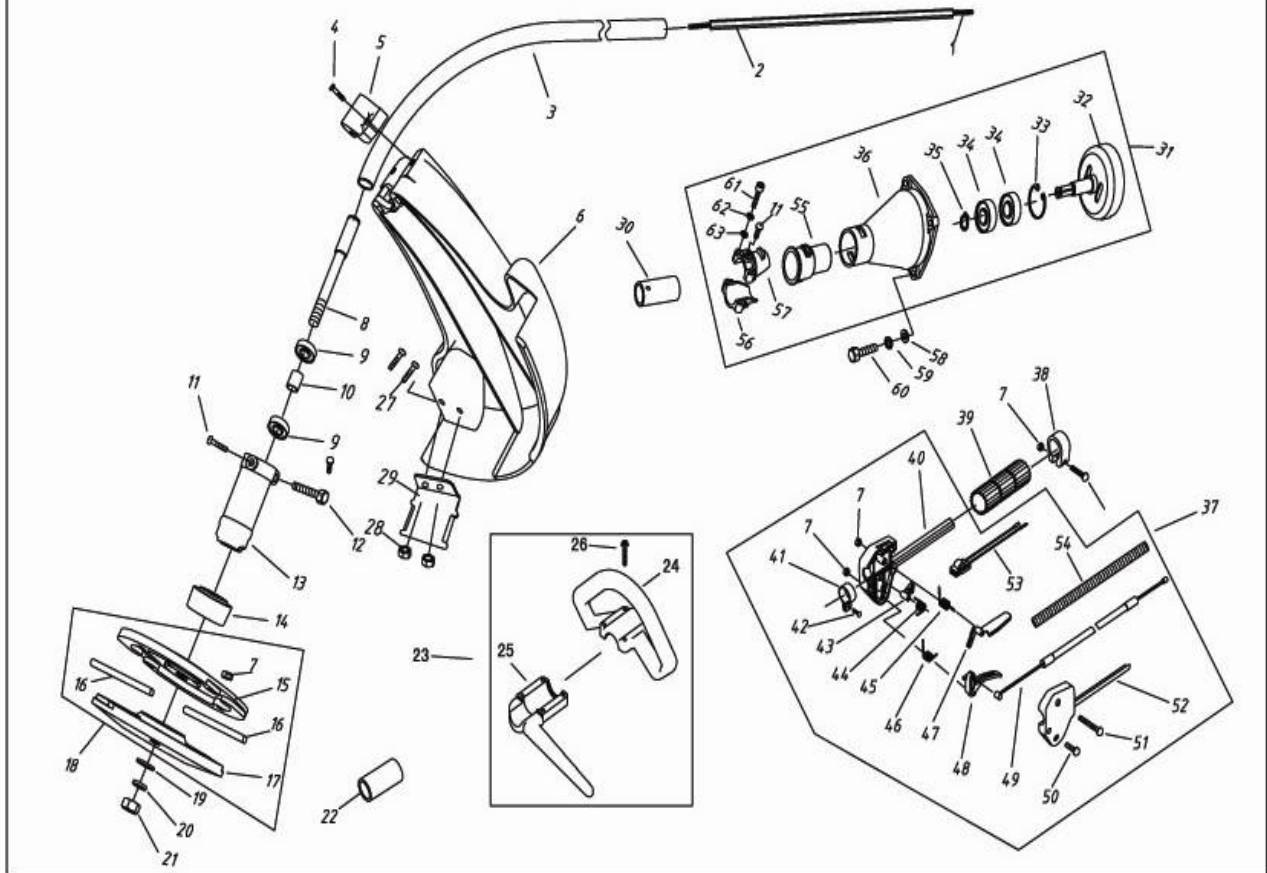

FIG. 2: CG260E SHOULDER BRUSH CUTTER

Ser. NO.	CODE	Part Name	Qty	Ser. NO.	CODE	Part Name	Qty
2-1	261201	FLEXIBLE SHAFT	1	2-33	261233	STOP RING 35	1
2-2	261202	BRACKET	1	2-34	261234	BEARING 6202-2RS/P5	2
2-3	261203	PIPE	1	2-35	261235	STOP RING 15	1
2-4	261204	SCREW M5*25	2	2-36	261236	LINKER	1
2-5	261205	HOLDER	1	2-37	261237	LEVER ASS'Y	1
2-6	261206	SAFETY GUARD	1	2-38	261238	CLAMP	1
2-7	261207	NUT M5	7	2-39	261239	RUBBER COVER	1
2-8	261208	SCREW	1	2-40	261240	BOX, RIGHE	1
2-9	261209	BERING 608-2RS/P5	2	2-41	261241	CLAMP	1
2-10	261210	PIPE	1	2-42	261242	SCREW M5*10	1
2-11	261211	SCREW M5*12	2	2-43	261243	TINE	1
2-12	261212	SCREW M5*20	2	2-44	261244	SPRING	1
2-13	261213	LINKCR	1	2-45	261245	SPRING	1
2-14	261214	HOLDER	1	2-46	261246	SPRING	1
2-15	261215	ROPE PULLY UP COVER		2-47	261247	SAFETY LEVER	1
2-16	261216	NYLON LINE	1	2-48	261248	THROEELT LEVER	1
2-17	261217	ROPE PULLY DOWN COVER		2-49	261249	CABLE COMP	1
2-18	261218	ROPE PULLY ASSY	1	2-50	261250	SCREW M5*20	1
2-19	261219	WASHER 8	1	2-51	261251	SCREW M5*30	1
2-20	261220	WASHER 8	1	2-52	261252	BOX, LEFT	1
2-21	261221	NUT M8	1	2-53	261253	STOP SWITCH	1
2-22	261222	BUSH	1	2-54	261254	TUBE	1
2-23	261223	HANDLE ASS' Y	1	2-55	261255	RUBBER COVER	1
2-24	261224	HANDLE ASS' Y	1	2-56	261256	CLAMP B	1
2-25	261225	HANDLE COVER	1	2-57	261257	CLAMP A	1
2-26	261226	SCREW M5*35	4	2-58	261258	WASHER 6	4
2-27	261227	SCREW M5*16	2	2-59	261259	WASHER 6	4
2-28	261228	NUT M5	2	2-60	261260	SCREW M6*20	4
2-29	261229	BLADE	1	2-61	261261	SCREW M5*25	2
2-30	261230	BUSH	1	2-62	261262	WASHER 5	6
2-31	261231	CLUTCH COMP	1	2-63	261263	WASHER 5	6
2-32	261232	CLUTCH DRUM COMP	1	2-64	261264	SCREW M5*16	2