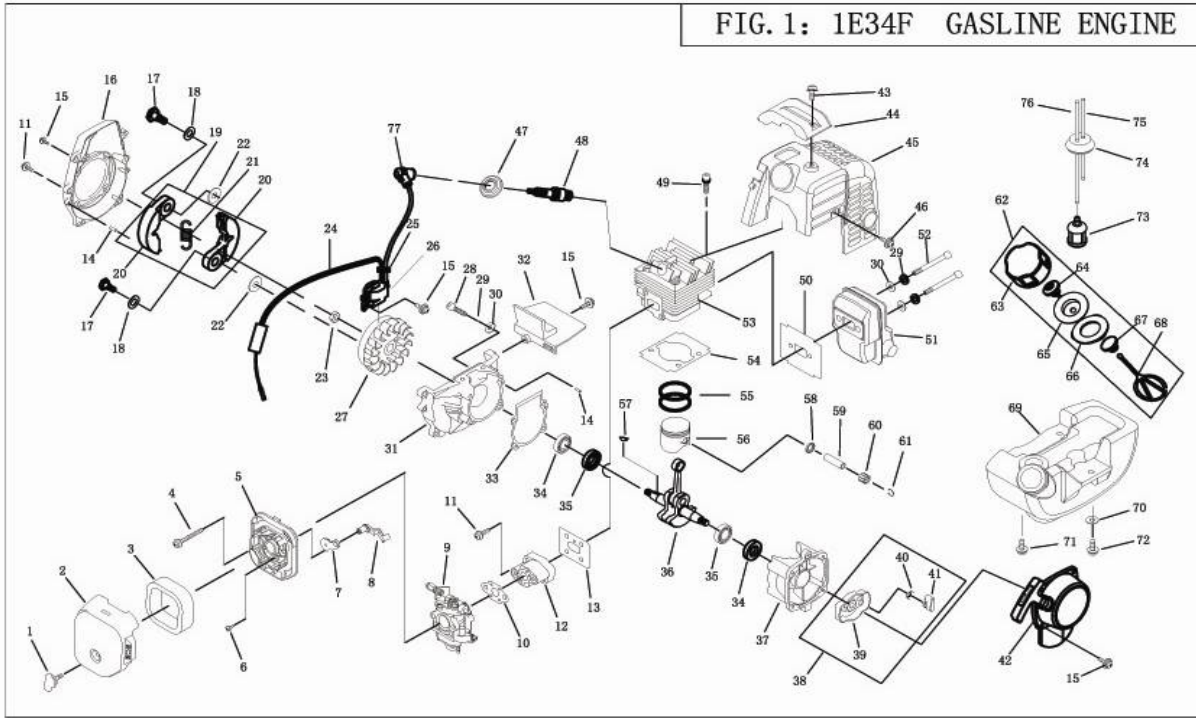

FIG. 1: 1E34F GASLINE ENGINE

Ser. NO.	CODE	Part Name	Qty	Ser. NO.	CODE	Part Name	Qty
1-1	261101	SCREW	1	1-40	261140	STARTER PAWL SPRING	1
1-2	261102	CLEANER OUTSIDE COIVER	1	1-41	261141	STARTER PAWL	1
1-3	261103	FILTER	1	1-42	261142	STARTER	1
1-4	261104	SCREW ASSY M5X55	2	1-43	261143	SCREW ASSY M5X14	1
1-5	261105	CLEANER OUTSIDE COIVER	1	1-44	261144	COVER	1
1-6	261106	SCREW ST4X10	2	1-45	261145	COVER	1
1-7	261107	CHOKE	1	1-46	261146	SCREW ASSY M4X12	1
1-8	261108	CHOKE HANDLE	1	1-47	261147	COVER, plug	1
1-9	261109	CARBURETOR	1	1-48	261148	PLUG	1
1-10	261110	GASKET, carburetor side	1	1-49	261149	SCREW M5X20	4
1-11	261111	SCREW ASSY M5X20	6	1-50	261150	GASKET, muffler	1
1-12	261112	INLET MANIFOLD	1	1-51	261151	MUFFLER	1
1-13	261113	WASHER, cylinder side	1	1-52	261152	SCREW M5X55	2
1-14	261114	PIN B3X10	4	1-53	261153	CYLINDER	1
1-15	261115	SCREW ASSY M4X16	9	1-54	261154	GASKET, cylinder	1
1-16	261116	FAN COVER	1	1-55	261155	RING, piston	2
1-17	261117	CLUTCH STEP SCREW	2	1-56	261156	PISTON	1
1-18	261118	WASHER	2	1-57	261157	KEY	1
1-19	261119	CLUTCH ASSY	1	1-58	261158	STOP RING	2
1-20	261120	CLUTCH	2	1-59	261159	PIN, piston	1
1-21	261121	SPRING, clutch	1	1-60	261160	NEEDLE, bearing	1
1-22	261122	WASHER 6X15X1	2	1-61	261161	PISTON PIN CIRCLLET	2
1-23	261123	NUT M8X1	1	1-62	261162	FUEL TANK CAP ASSY	1
1-24	261124	STOP CORD COMP.	1	1-63	261163	FUEL TANK CAP	1
1-25	261125	PRIMARY CORD GROMMET	1	1-64	261164	AIR INLET MOUTH	1
1-26	261126	MAGNETO STATOR	1	1-65	261165	FRAME	1
1-27	261127	MAGNETO ROTOR	1	1-66	261166	GASKET, fuel tank cap	1
1-28	261128	SCREW M5X25	4	1-67	261167	ANTI-RUN SEAT	1
1-29	261129	WASHER 5	6	1-68	261168	ANTI-RUN CHAIN	1
1-30	261130	WASHER 5	6	1-69	261169	FUEL TANK	1
1-31	261131	FRONT HALF CRANKCASE	1	1-70	261170	WASHER 5	3
1-32	261132	GUIDE PLATE	1	1-71	261171	SCREW M5X16	2
1-33	261133	GASKET, crankcase	1	1-72	261172	SCREW M5X20	1
1-34	261134	OIL SEAL 12X22X7	2	1-73	261173	CLEANER	1
1-35	261135	BALL-BEARING 6001/P5	2	1-74	261174	PRIMARY CORD GROMMET	1
1-36	261136	CRANKSHAFT COMP.	1	1-75	261175	INLET FUEL PIPE	1
1-37	261137	REAR HALF CRANKCASE	1	1-76	261176	OUTLET FUEL PIPE	1
1-38	261138	STARTER PULLEY ASSY	1	1-77	261177	PLUG CAP	1
1-39	261139	STARTER PULLEY	1