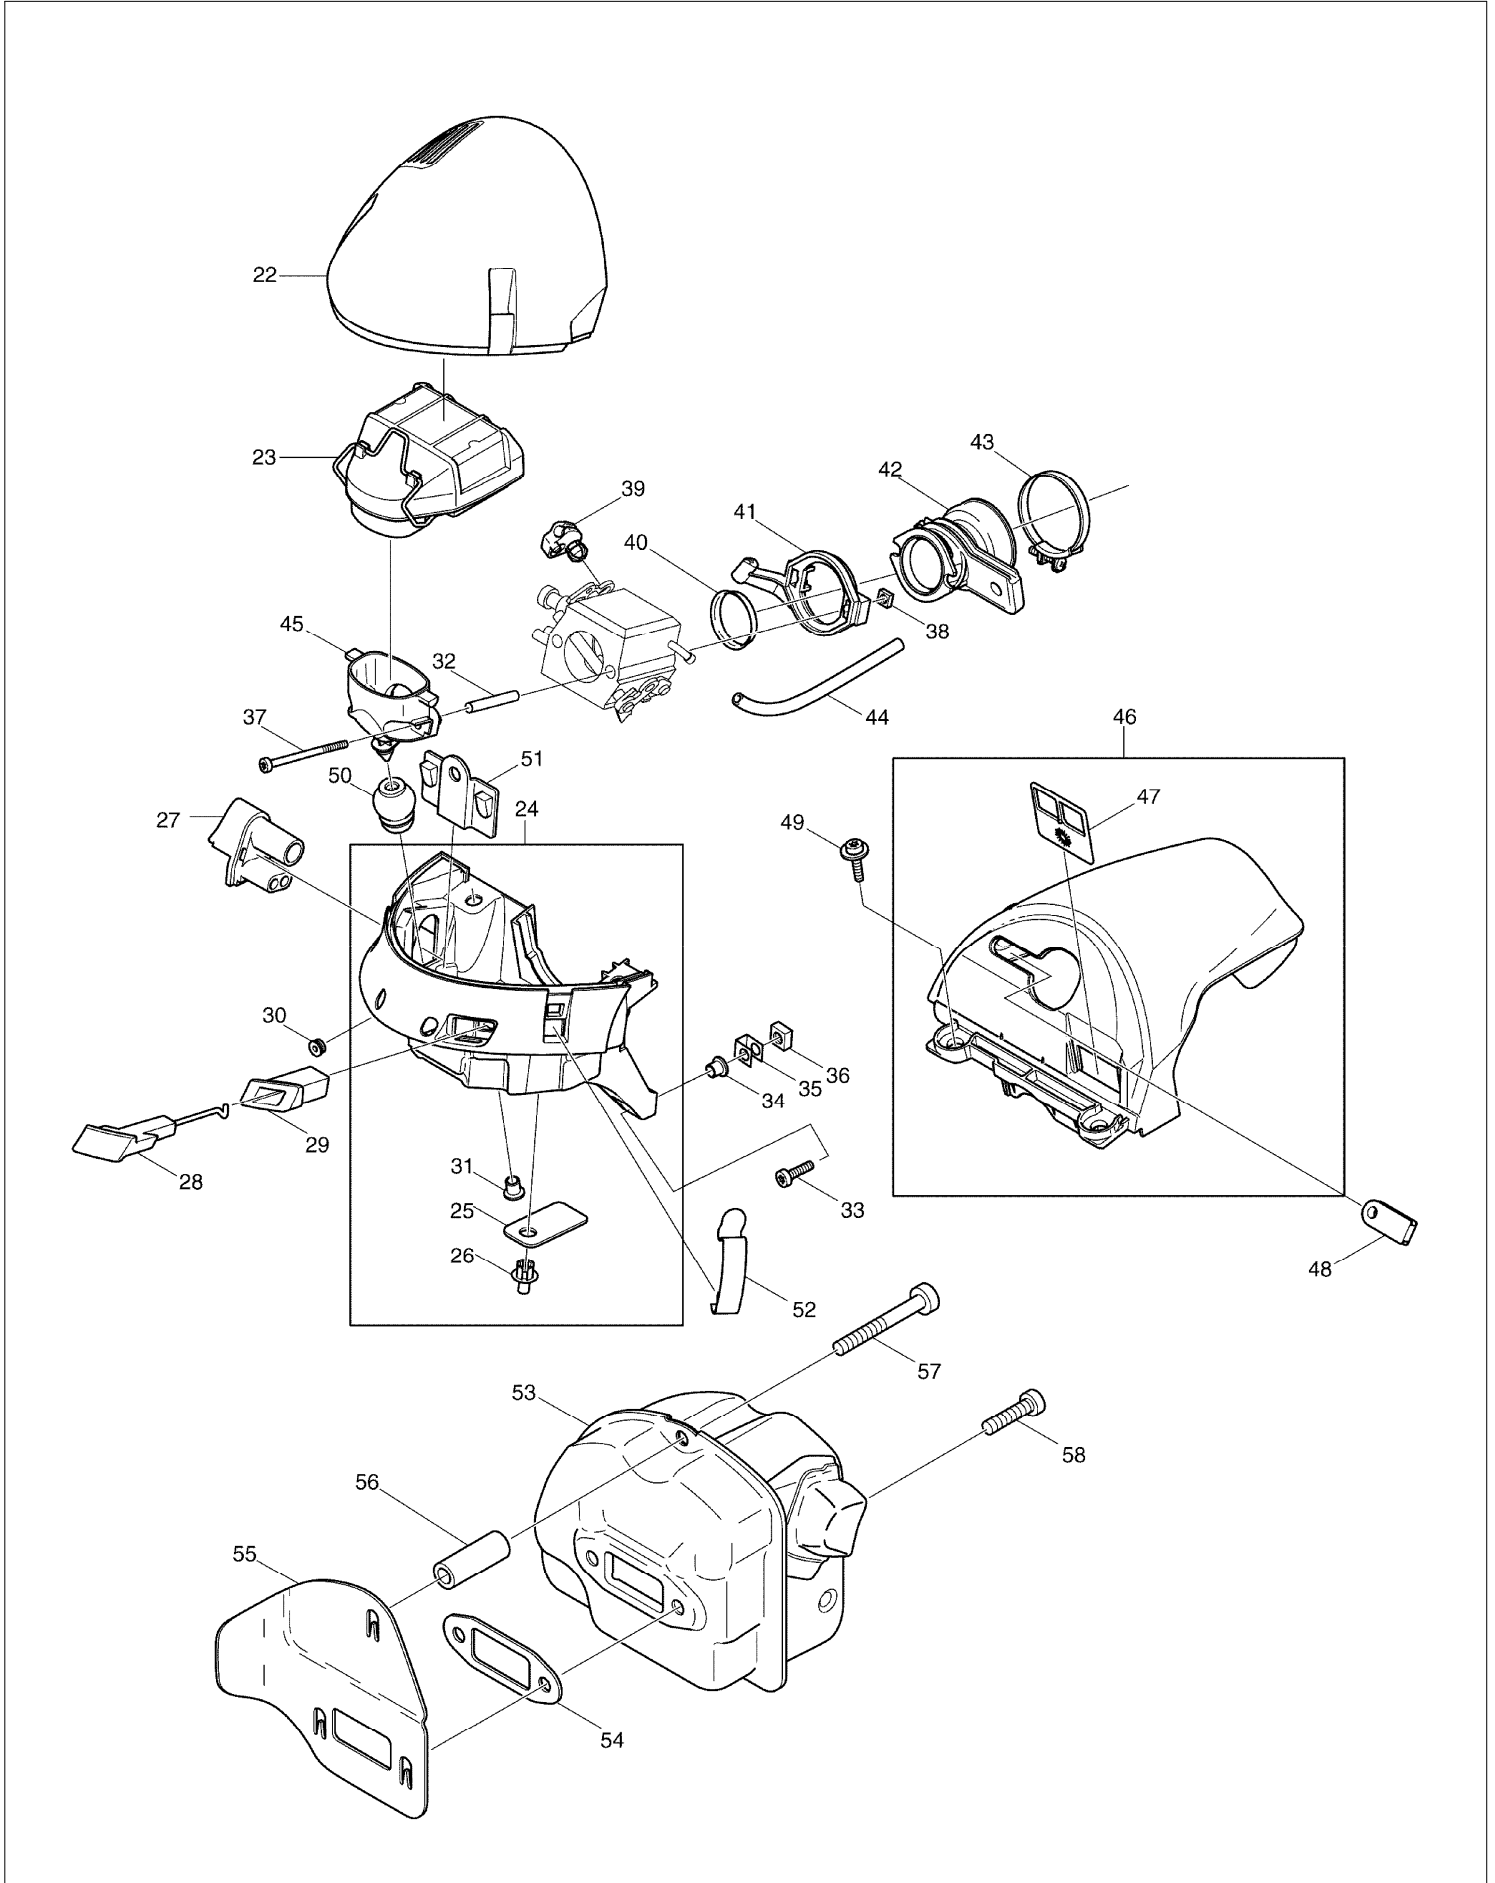

SERVICE DRAWING

MODEL NO. DCS6401