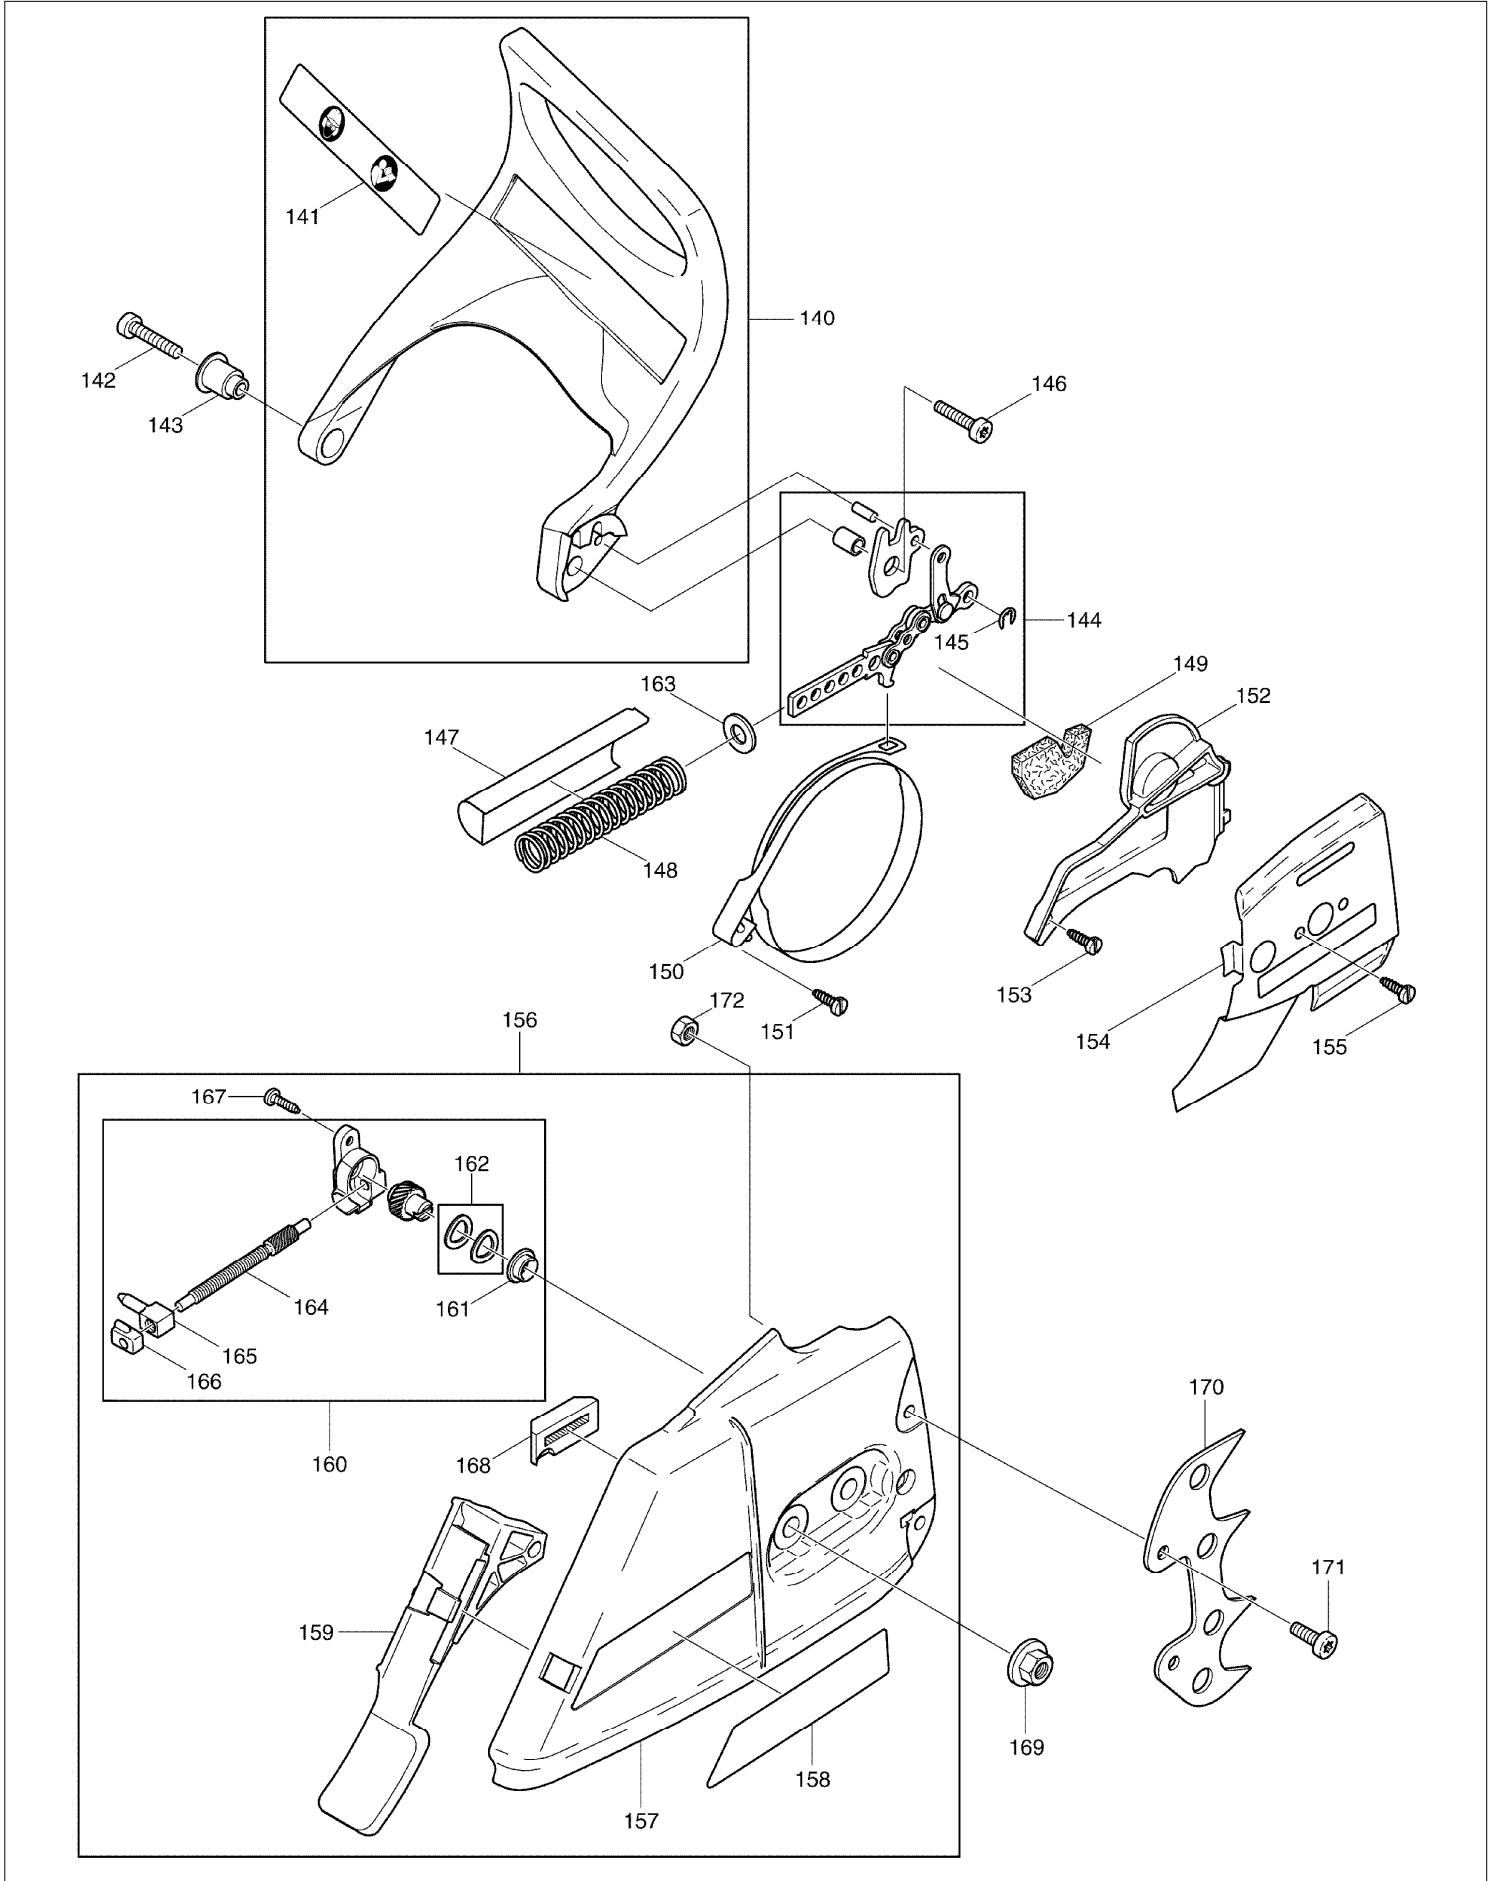

SERVICE DRAWING

MODEL NO. DCS6401