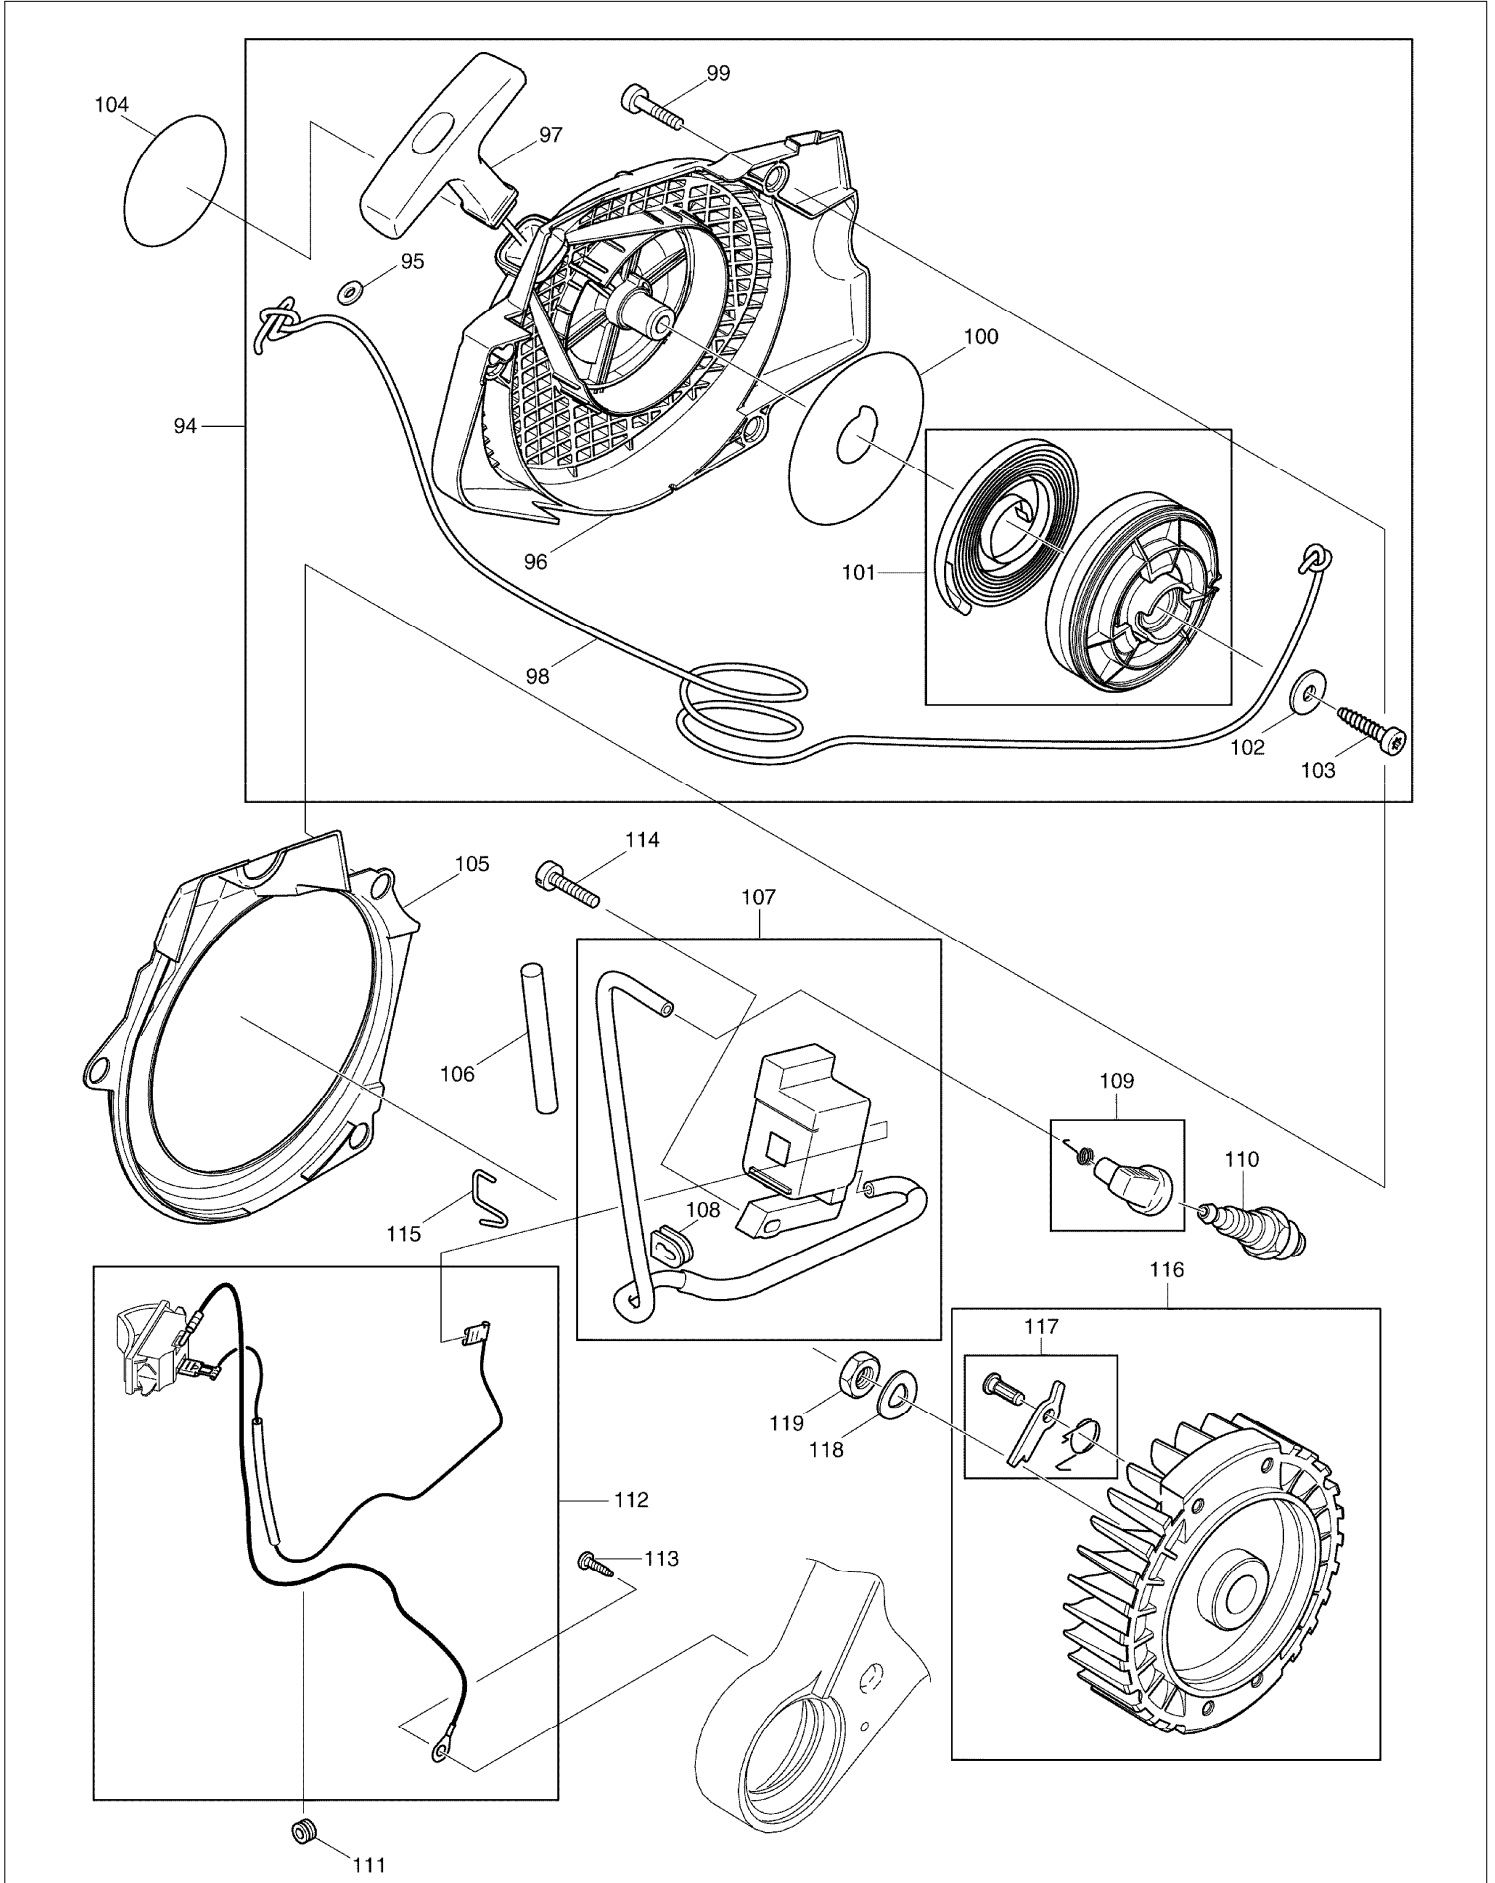

SERVICE DRAWING

MODEL NO. DCS6401