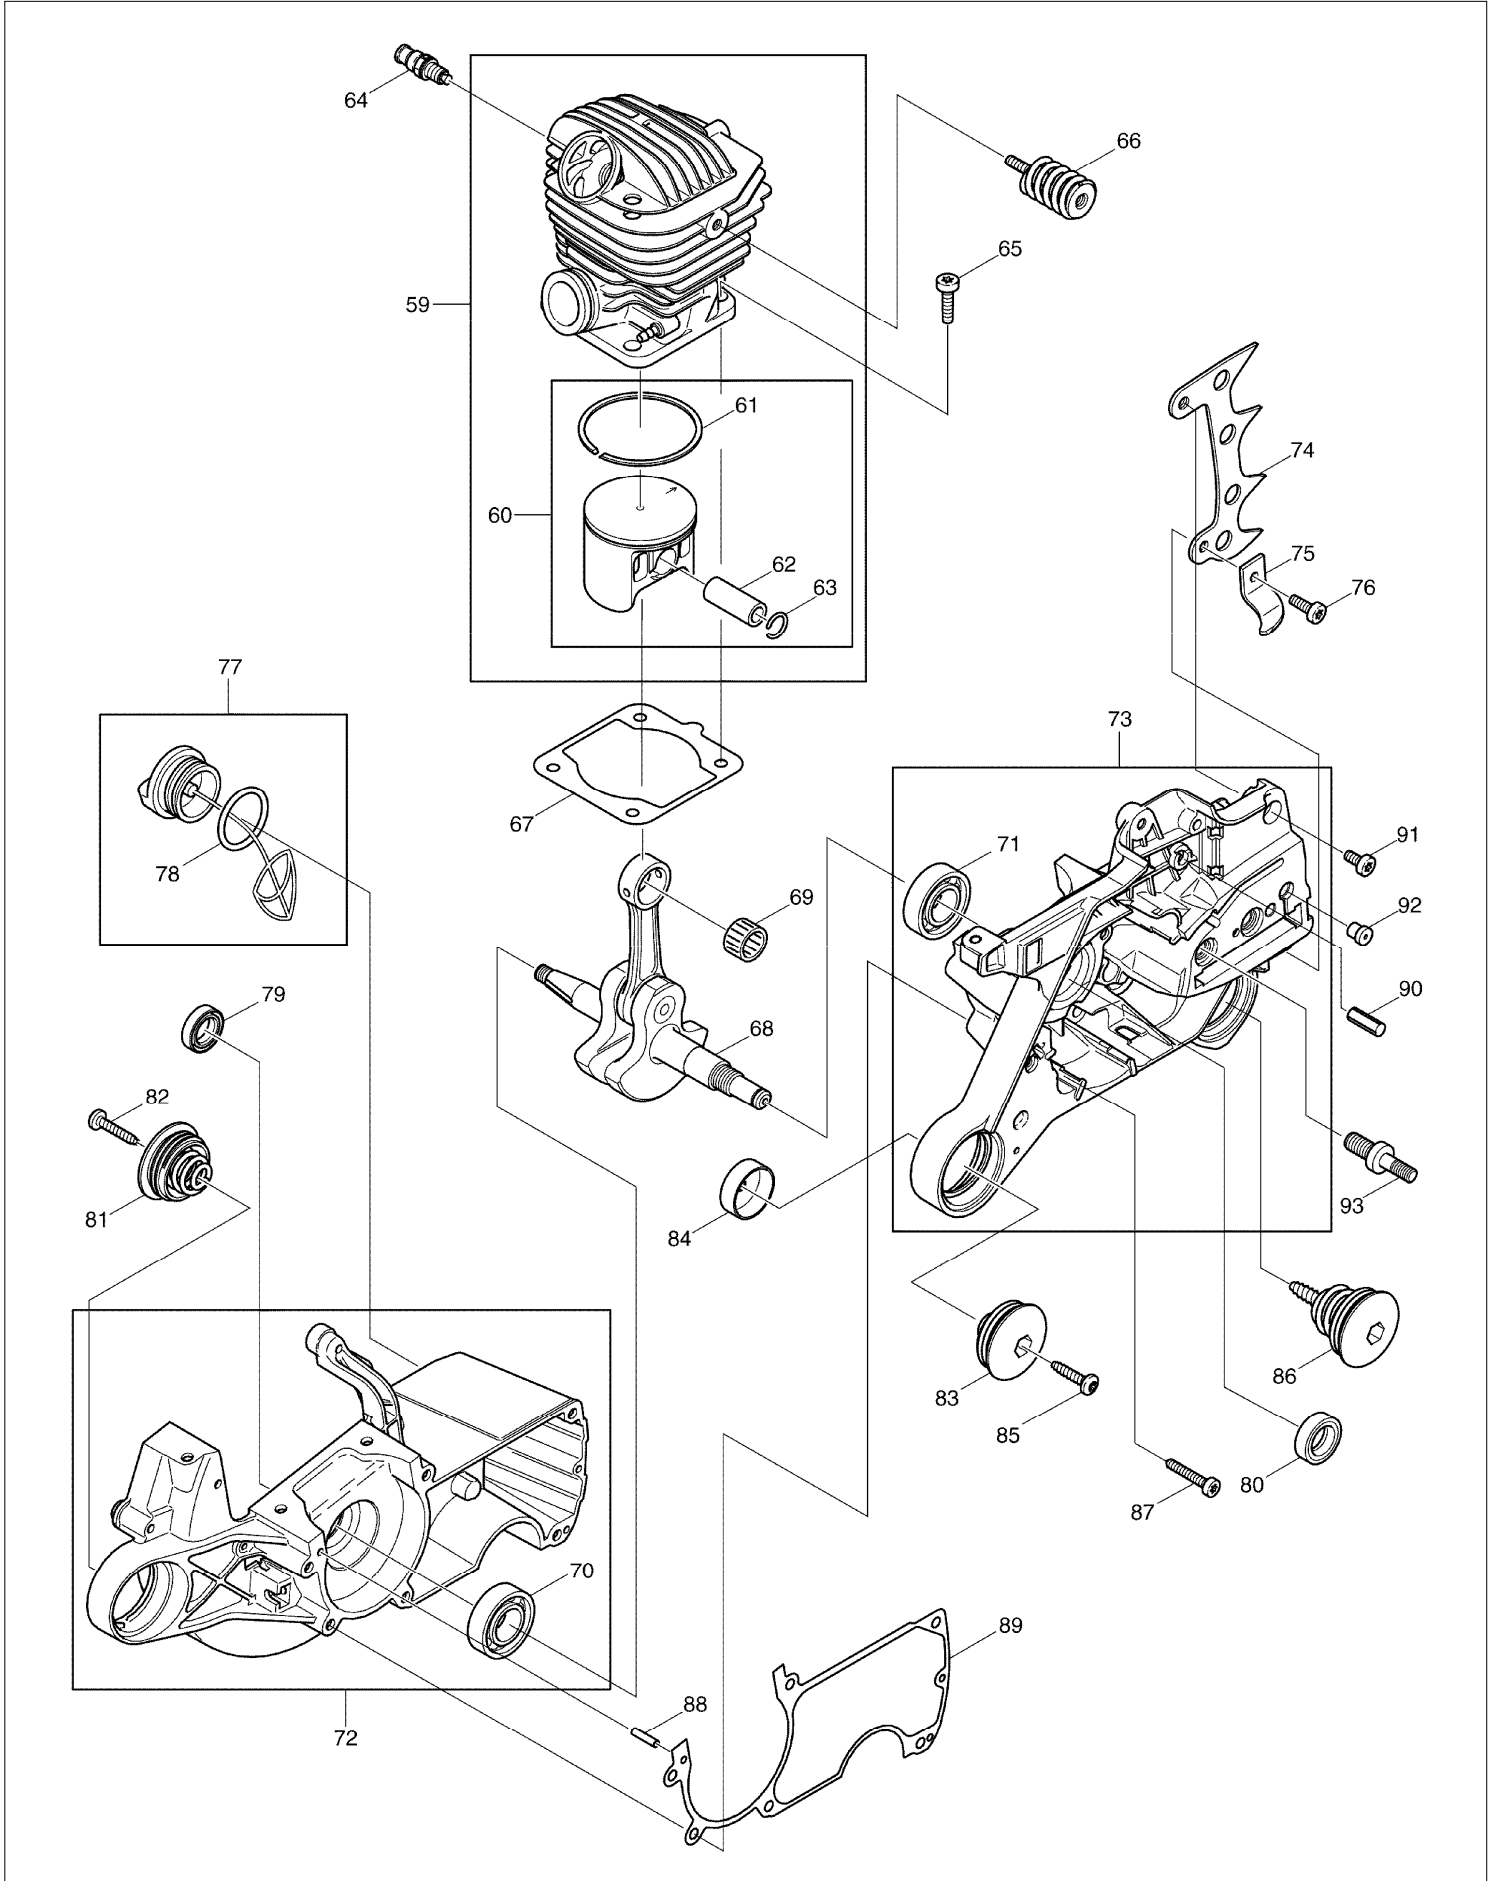

SERVICE DRAWING

MODEL NO. DCS6401