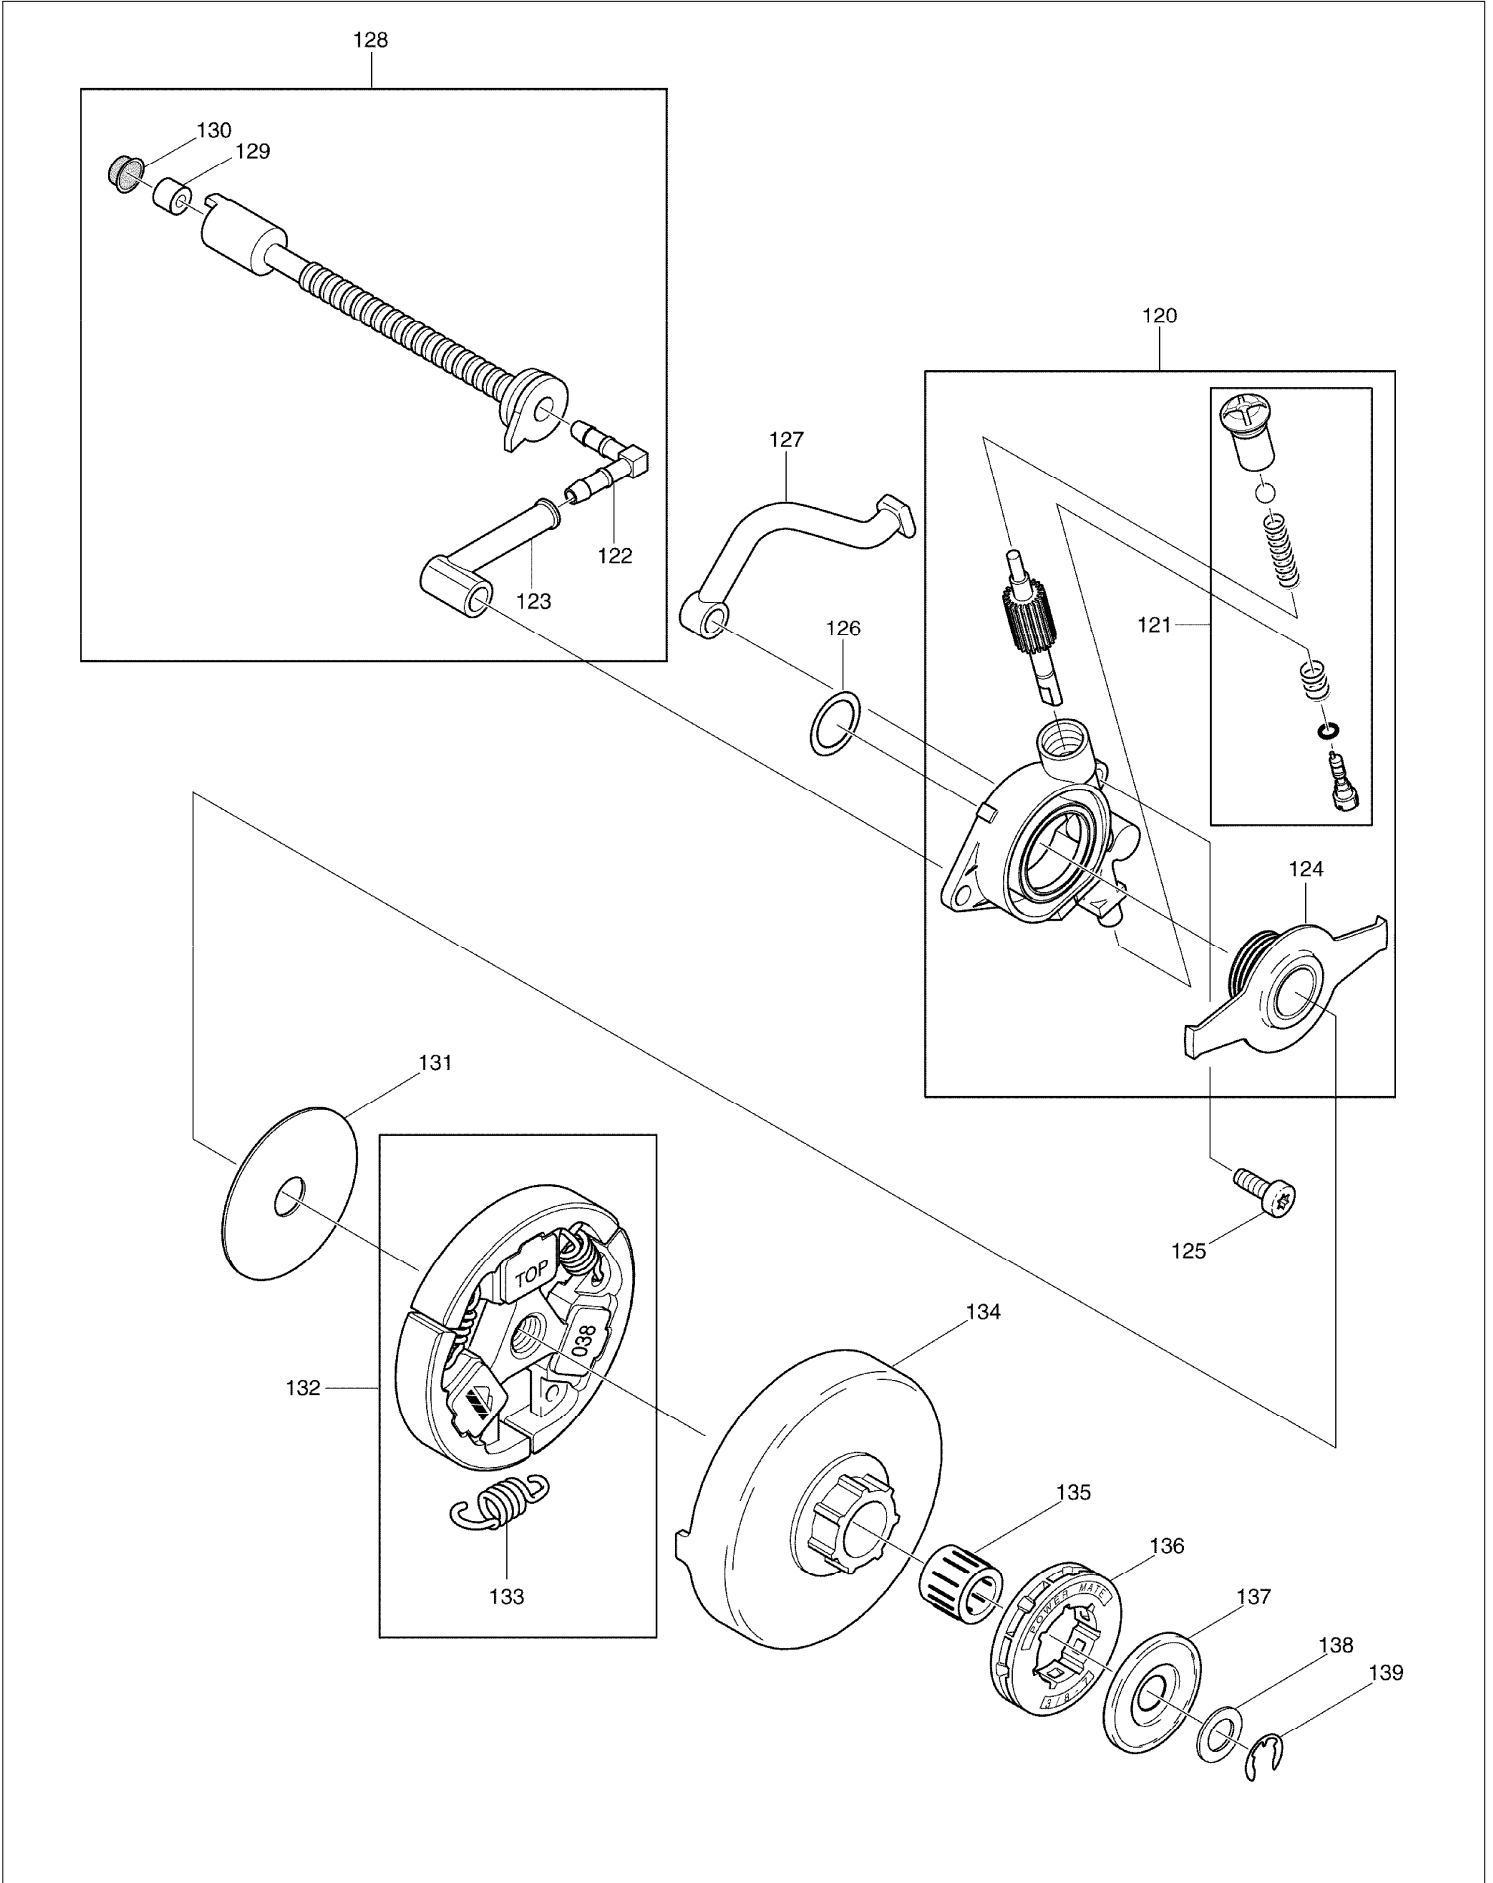

SERVICE DRAWING

MODEL NO. DCS6401