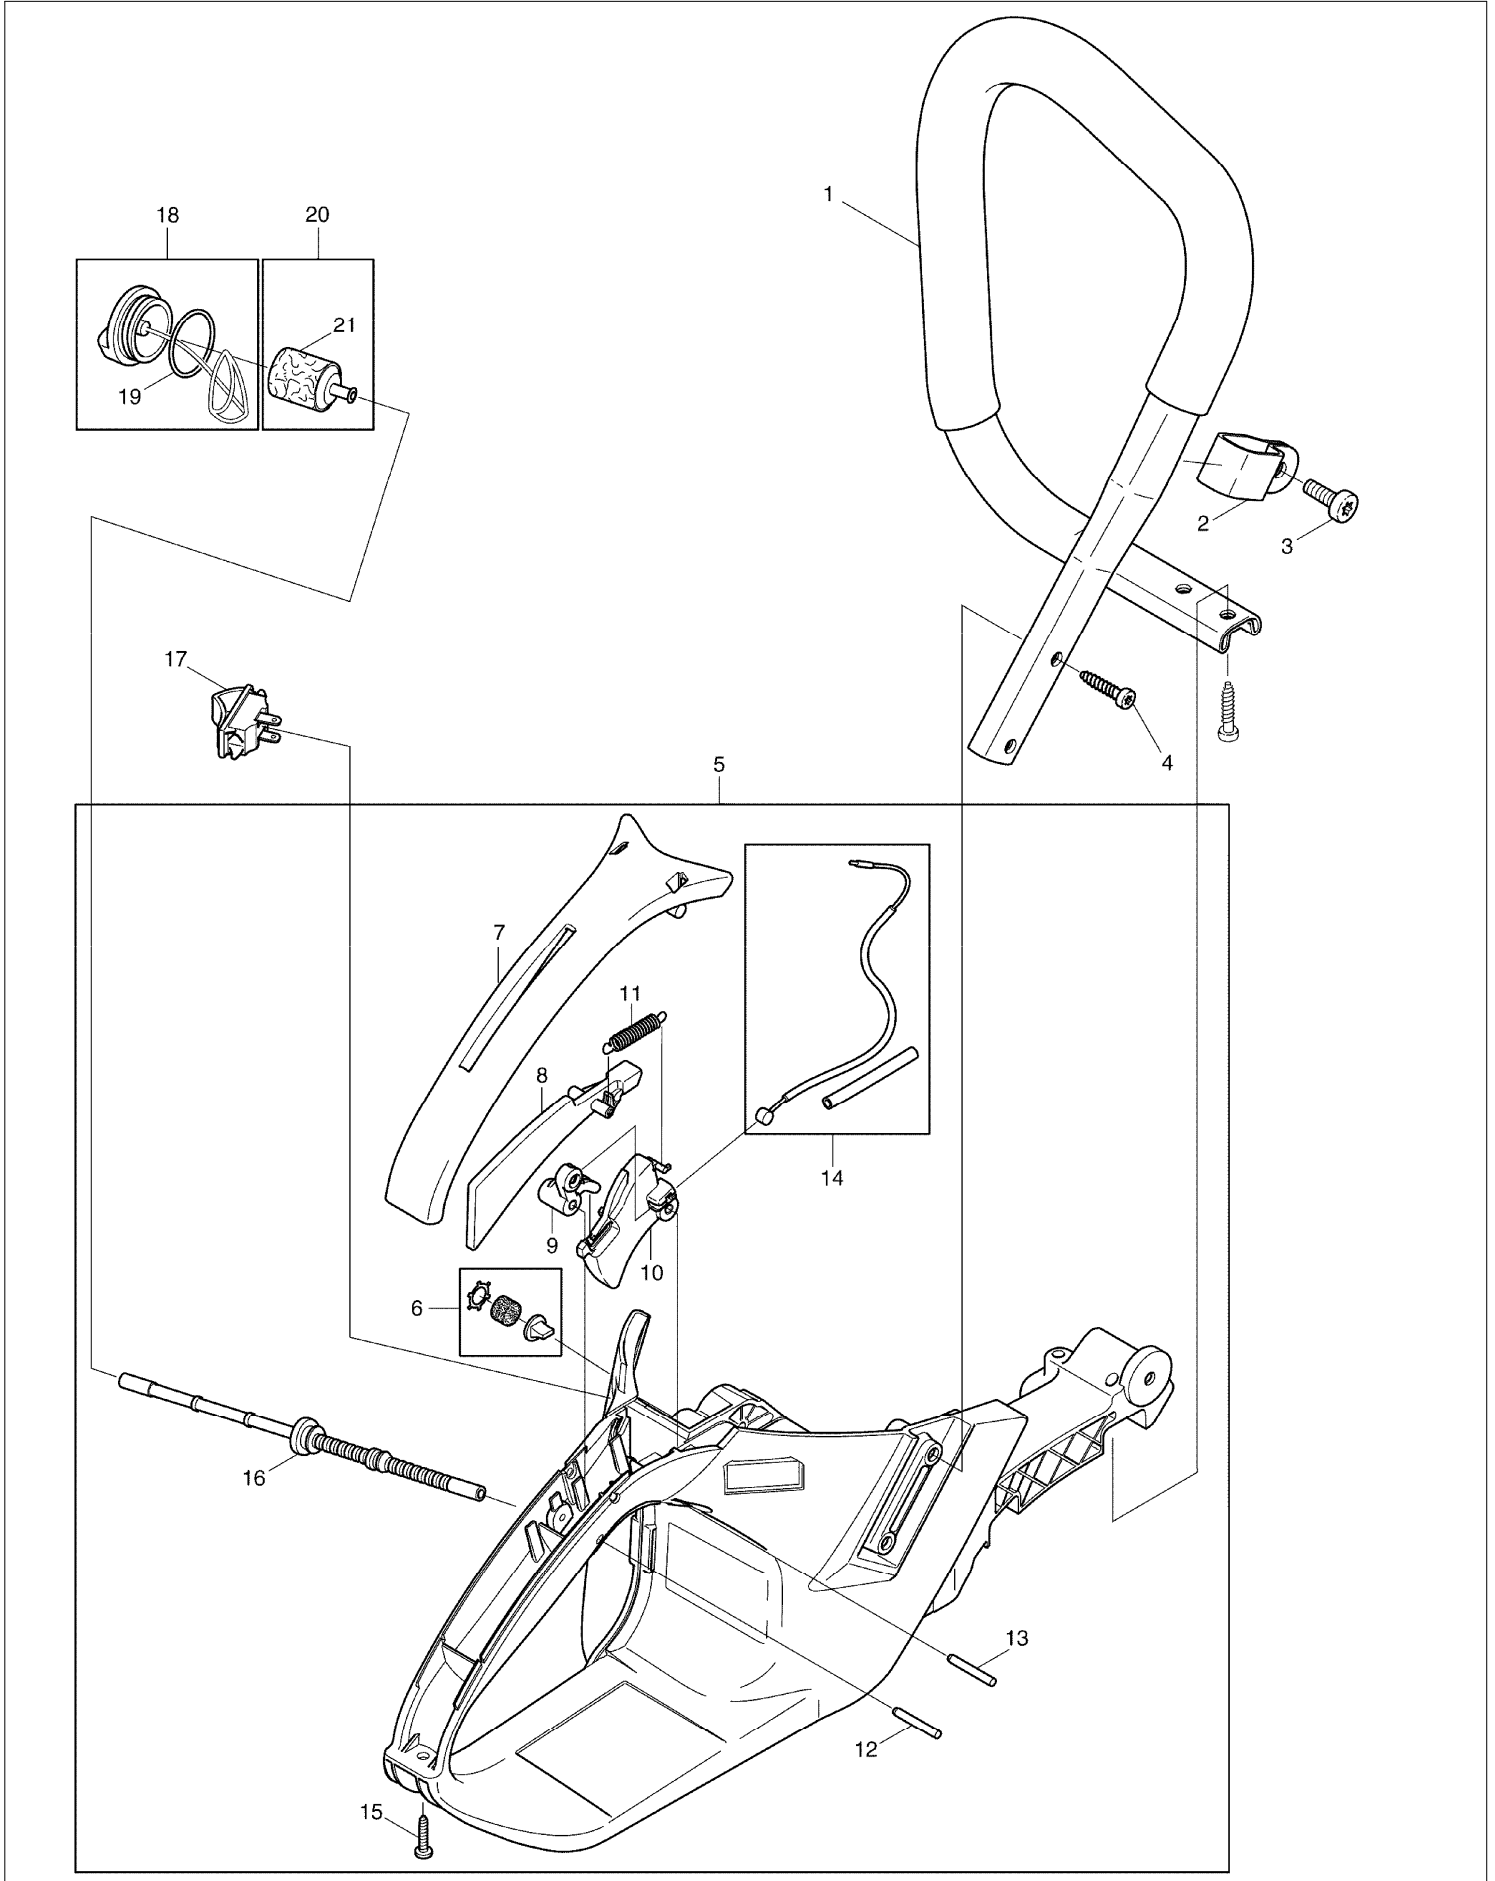

SPARE PARTS LIST

MODEL NO. DCS6401

ITEM	PART NO.	DESCRIPTION	QTY	NOTE
165	038213090	TENSIONING NUT	1	
166	038213070	TENSIONING SCREW BEARING	1	
167	915135100	THREAD FORMING SCREW 3.5X9.5	1	
168	024213240	CHAIN GUIDE	1	
169	923208004	HEXAGONAL NUT M8	2	
170	957250060	SPIKE BAR	1	
171	908005125	FILLISTER HEAD SCREW M5X12	2	
172	920405000	HEXAGONAL NUT M5	2	
173	038153010	CARBURETOR INC. 174-178,180-189	1	
174	038153030	PUMP COVER	1	
175	038153360	SCREW	1	
176	038153040	DIAPHRAGM COVER	1	
177	001153020	SCREW	4	
178	038153060	SET DIAPHRAGM / GASKETS INC. 179	1	
179	038153070	PUMP DIAPHRAGM	1	
180	038153210	LOCKING BALL	1	
181	038153220	IDLE STOP SCREW	1	
182	028153180	SCREEN	1	
183	957153060	KIT THROTTLE SHAFT	1	
184	957153050	KIT CHOKE SHAFT	1	
185	957153070	CONTROL PARTS	1	
186	038153260	SPRING	2	
187	038153230	IDLE ADJUSTMENT SCREW	1	
188	038153240	MAIN ADJUSTMENT SCREW	1	
189	038153270	RUBBER RING	1	
190	445038655	SPROCKET NOSE BAR 15"	1	
191	528099660	SAW CHAIN 15"	1	
A01	952020650	CHAIN PROT. COVER 15"-18"	1	
A02	940827000	ANGLED SCREW DRIVER	1	
A03	941719133	UNIVERSAL WRENCH	1	
A04	944340001	SCREW DRIVER	1	
A05	950004001	PLASTIC BAG	1	

SERVICE DRAWING

MODEL NO. DCS6401