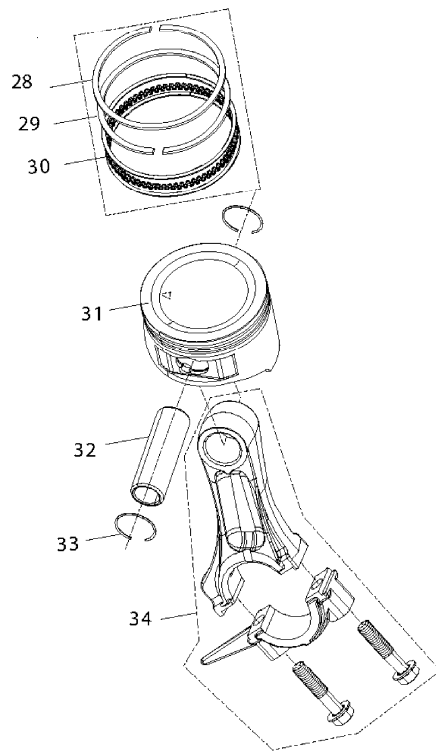

SERVICE DRAWING

MODEL NO. EG2250A