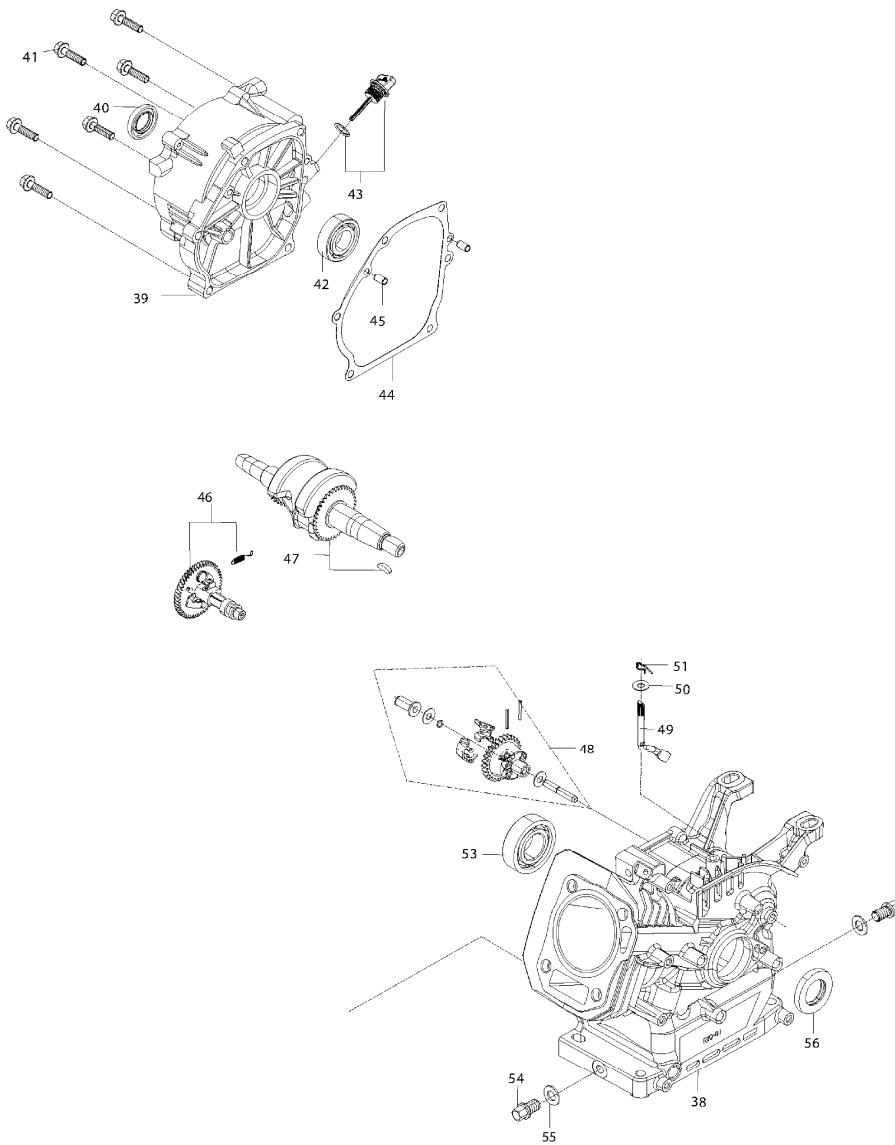

SPARE PARTS LIST

MODEL NO. EG2250A

ITEM	PART NO.	DESCRIPTION	QTY	NOTE
216	YA00000193	WIRE COVER 0.22M	1	
217	YA00000287	CONNECTING WIRE	1	
218	YA00000288	CONNECTING WIRE	1	
219	YA00000289	CONNECTING WIRE	1	
220	YA00000290	CONNECTING WIRE	1	
221	YA00000291	CONNECTING WIRE	1	
222	YA00000292	CONNECTING WIRE	2	
223	YA00000293	CONNECTING WIRE	1	
224	YA00000294	CONNECTING WIRE	1	
225	YA00000295	CONNECTING WIRE	1	
226	YA00000296	CONNECTING WIRE	1	
227	YA00000297	CONNECTING WIRE	1	
228	YA00000298	CONNECTING WIRE	1	
229	YA00000299	CONNECTING WIRE	1	
230	YA00000301	CONNECTING WIRE	1	
231	YA00000302	CONNECTING WIRE	1	
232	YA00000303	CONNECTING WIRE	1	
233	YA00000304	CONNECTING WIRE	1	
234	YA00000305	CONNECTING WIRE	1	
235	YA00000306	CONNECTING WIRE	2	
236	YA00000307	CONNECTING WIRE	2	
239	YA00000201	MALE PLUG TERMINAL BLOCK	1	
240	YA00000200	MOTHER PLUG TERMINAL BLOCK	1	
241	YA00000195	A SMALL CABLE TIE	8	
242	YA00000263	END COVER SHEATH	1	
243	YA00000193	WIRE COVER 0.22M	1	
244	YA00000569	HEAT-SHRINKABLE TUBE0.1M	2	
245	YA00000570	TERMINAL	2	

SERVICE DRAWING

MODEL NO. EG2250A

SERVICE DRAWING

MODEL NO. EG2250A

SERVICE DRAWING

MODEL NO. EG2250A

SERVICE DRAWING

MODEL NO. EG2250A