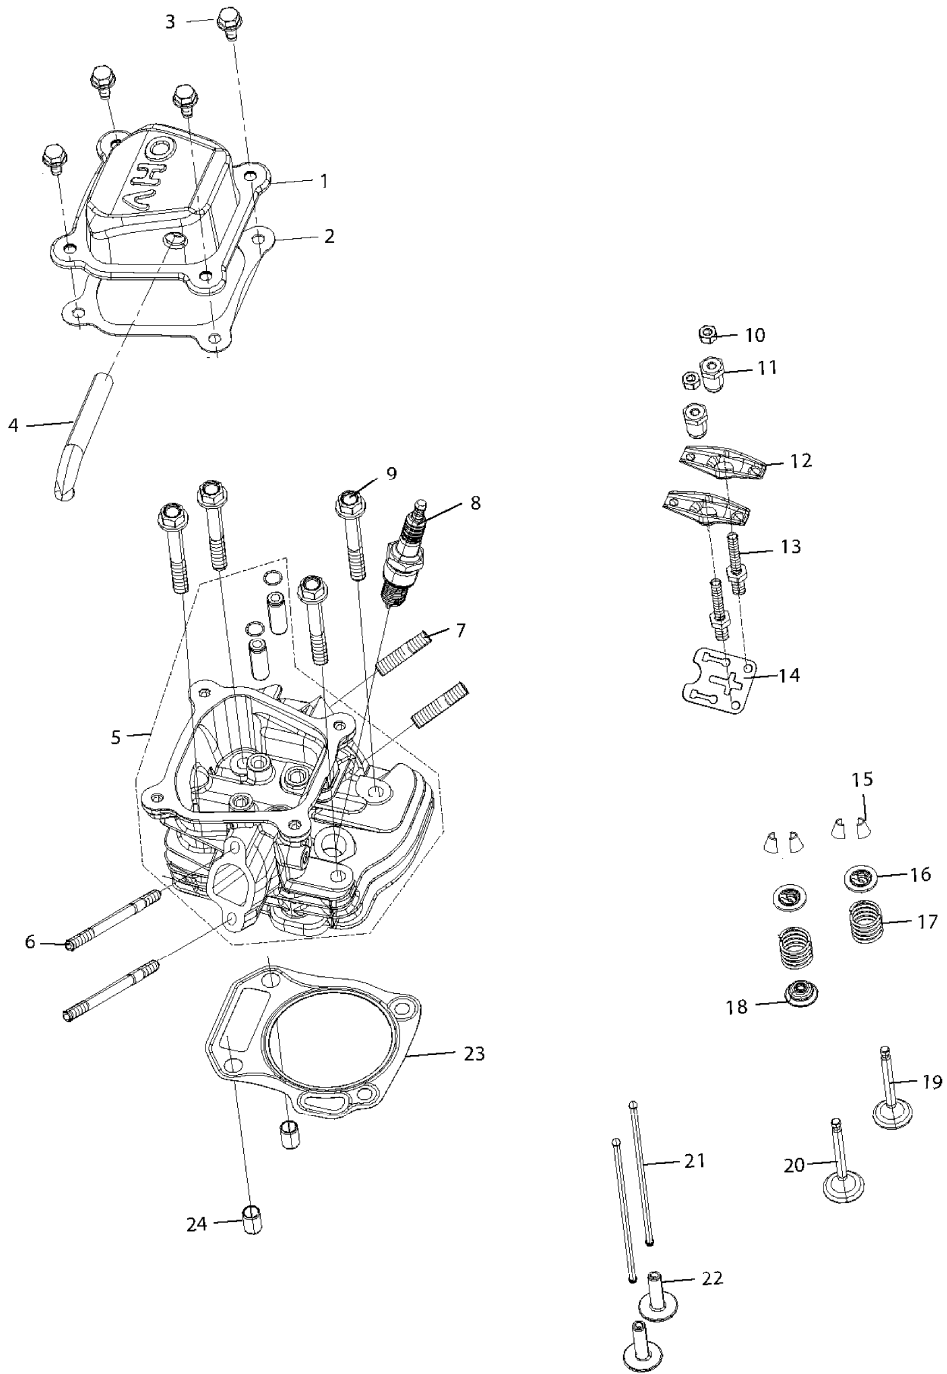

SPARE PARTS LIST

MODEL NO. EG2250A

ITEM	PART NO.	DESCRIPTION	QTY	NOTE
216	YA00000193	WIRE COVER 0.22M	1	
217	YA00000287	CONNECTING WIRE	1	
218	YA00000288	CONNECTING WIRE	1	
219	YA00000289	CONNECTING WIRE	1	
220	YA00000290	CONNECTING WIRE	1	
221	YA00000291	CONNECTING WIRE	1	
222	YA00000292	CONNECTING WIRE	2	
223	YA00000293	CONNECTING WIRE	1	
224	YA00000294	CONNECTING WIRE	1	
225	YA00000295	CONNECTING WIRE	1	
226	YA00000296	CONNECTING WIRE	1	
227	YA00000297	CONNECTING WIRE	1	
228	YA00000298	CONNECTING WIRE	1	
229	YA00000299	CONNECTING WIRE	1	
230	YA00000301	CONNECTING WIRE	1	
231	YA00000302	CONNECTING WIRE	1	
232	YA00000303	CONNECTING WIRE	1	
233	YA00000304	CONNECTING WIRE	1	
234	YA00000305	CONNECTING WIRE	1	
235	YA00000306	CONNECTING WIRE	2	
236	YA00000307	CONNECTING WIRE	2	
239	YA00000201	MALE PLUG TERMINAL BLOCK	1	
240	YA00000200	MOTHER PLUG TERMINAL BLOCK	1	
241	YA00000195	A SMALL CABLE TIE	8	
242	YA00000263	END COVER SHEATH	1	
243	YA00000193	WIRE COVER 0.22M	1	
244	YA00000569	HEAT-SHRINKABLE TUBE0.1M	2	
245	YA00000570	TERMINAL	2	

SERVICE DRAWING

MODEL NO. EG2250A