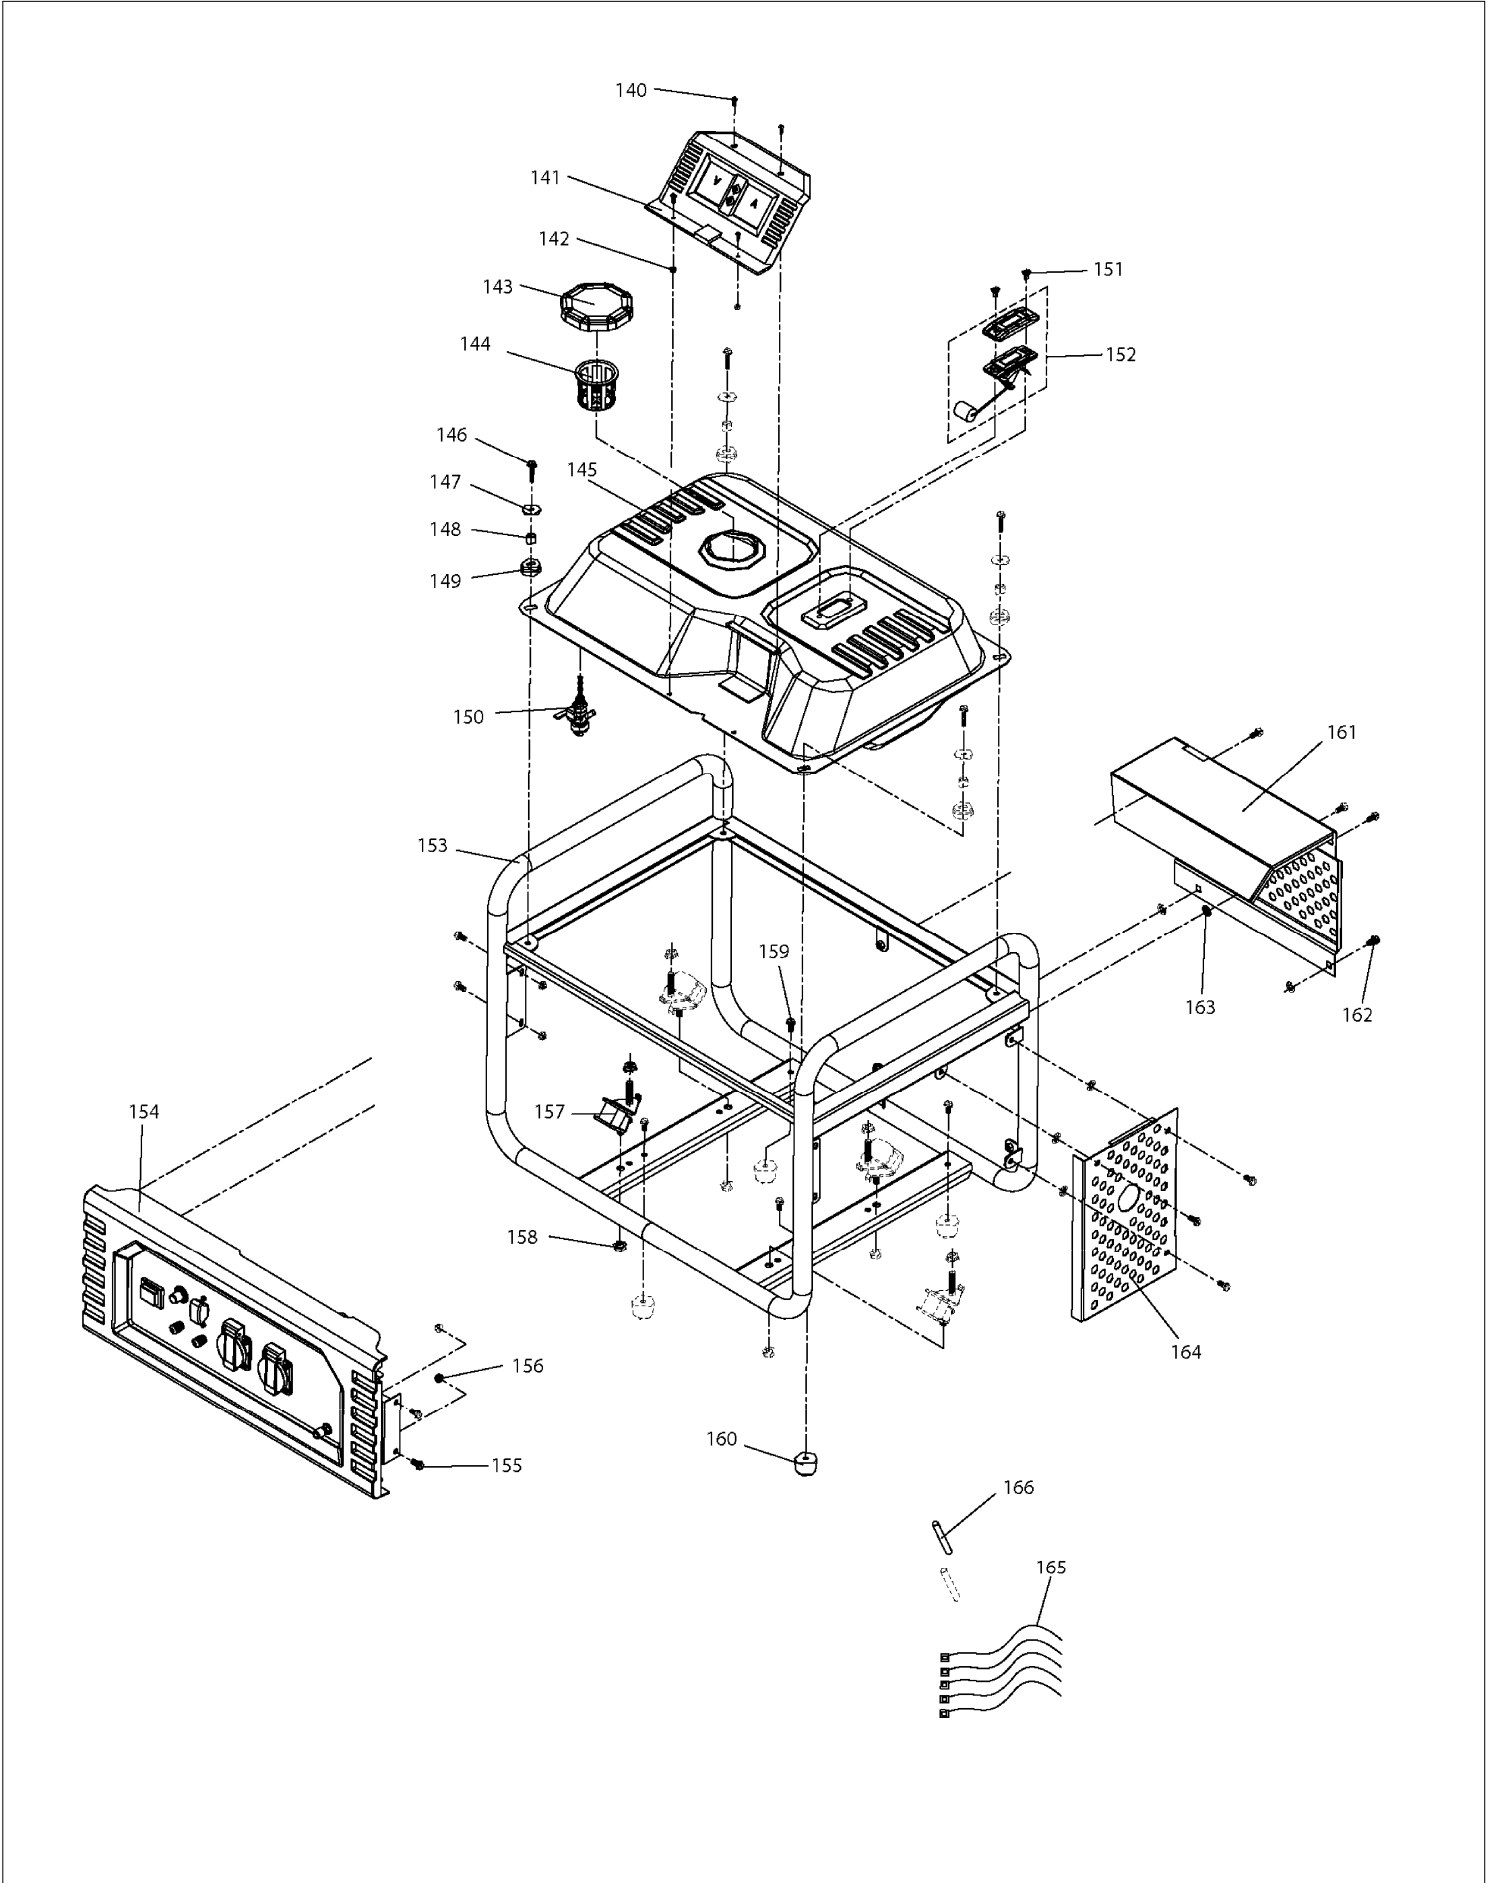

SPARE PARTS LIST

MODEL NO. EG2250A

ITEM	PART NO.	DESCRIPTION	QTY	NOTE
216	YA00000193	WIRE COVER 0.22M	1	
217	YA00000287	CONNECTING WIRE	1	
218	YA00000288	CONNECTING WIRE	1	
219	YA00000289	CONNECTING WIRE	1	
220	YA00000290	CONNECTING WIRE	1	
221	YA00000291	CONNECTING WIRE	1	
222	YA00000292	CONNECTING WIRE	2	
223	YA00000293	CONNECTING WIRE	1	
224	YA00000294	CONNECTING WIRE	1	
225	YA00000295	CONNECTING WIRE	1	
226	YA00000296	CONNECTING WIRE	1	
227	YA00000297	CONNECTING WIRE	1	
228	YA00000298	CONNECTING WIRE	1	
229	YA00000299	CONNECTING WIRE	1	
230	YA00000301	CONNECTING WIRE	1	
231	YA00000302	CONNECTING WIRE	1	
232	YA00000303	CONNECTING WIRE	1	
233	YA00000304	CONNECTING WIRE	1	
234	YA00000305	CONNECTING WIRE	1	
235	YA00000306	CONNECTING WIRE	2	
236	YA00000307	CONNECTING WIRE	2	
239	YA00000201	MALE PLUG TERMINAL BLOCK	1	
240	YA00000200	MOTHER PLUG TERMINAL BLOCK	1	
241	YA00000195	A SMALL CABLE TIE	8	
242	YA00000263	END COVER SHEATH	1	
243	YA00000193	WIRE COVER 0.22M	1	
244	YA00000569	HEAT-SHRINKABLE TUBE0.1M	2	
245	YA00000570	TERMINAL	2	

SERVICE DRAWING

MODEL NO. EG2250A

SERVICE DRAWING

MODEL NO. EG2250A

SERVICE DRAWING

MODEL NO. EG2250A

SERVICE DRAWING

MODEL NO. EG2250A

SERVICE DRAWING

MODEL NO. EG2250A

SERVICE DRAWING

MODEL NO. EG2250A

- 216
- 217
- 218
- 219
- 220
- 221
- 222
- 223
- 224
- 225
- 226
- 227
- 228
- 229
- 230
- 231
- 232
- 233
- 234
- 235
- 236
- 237
- 238
- 239
- 240
- 241
- 242
- 243
- 244
- 245