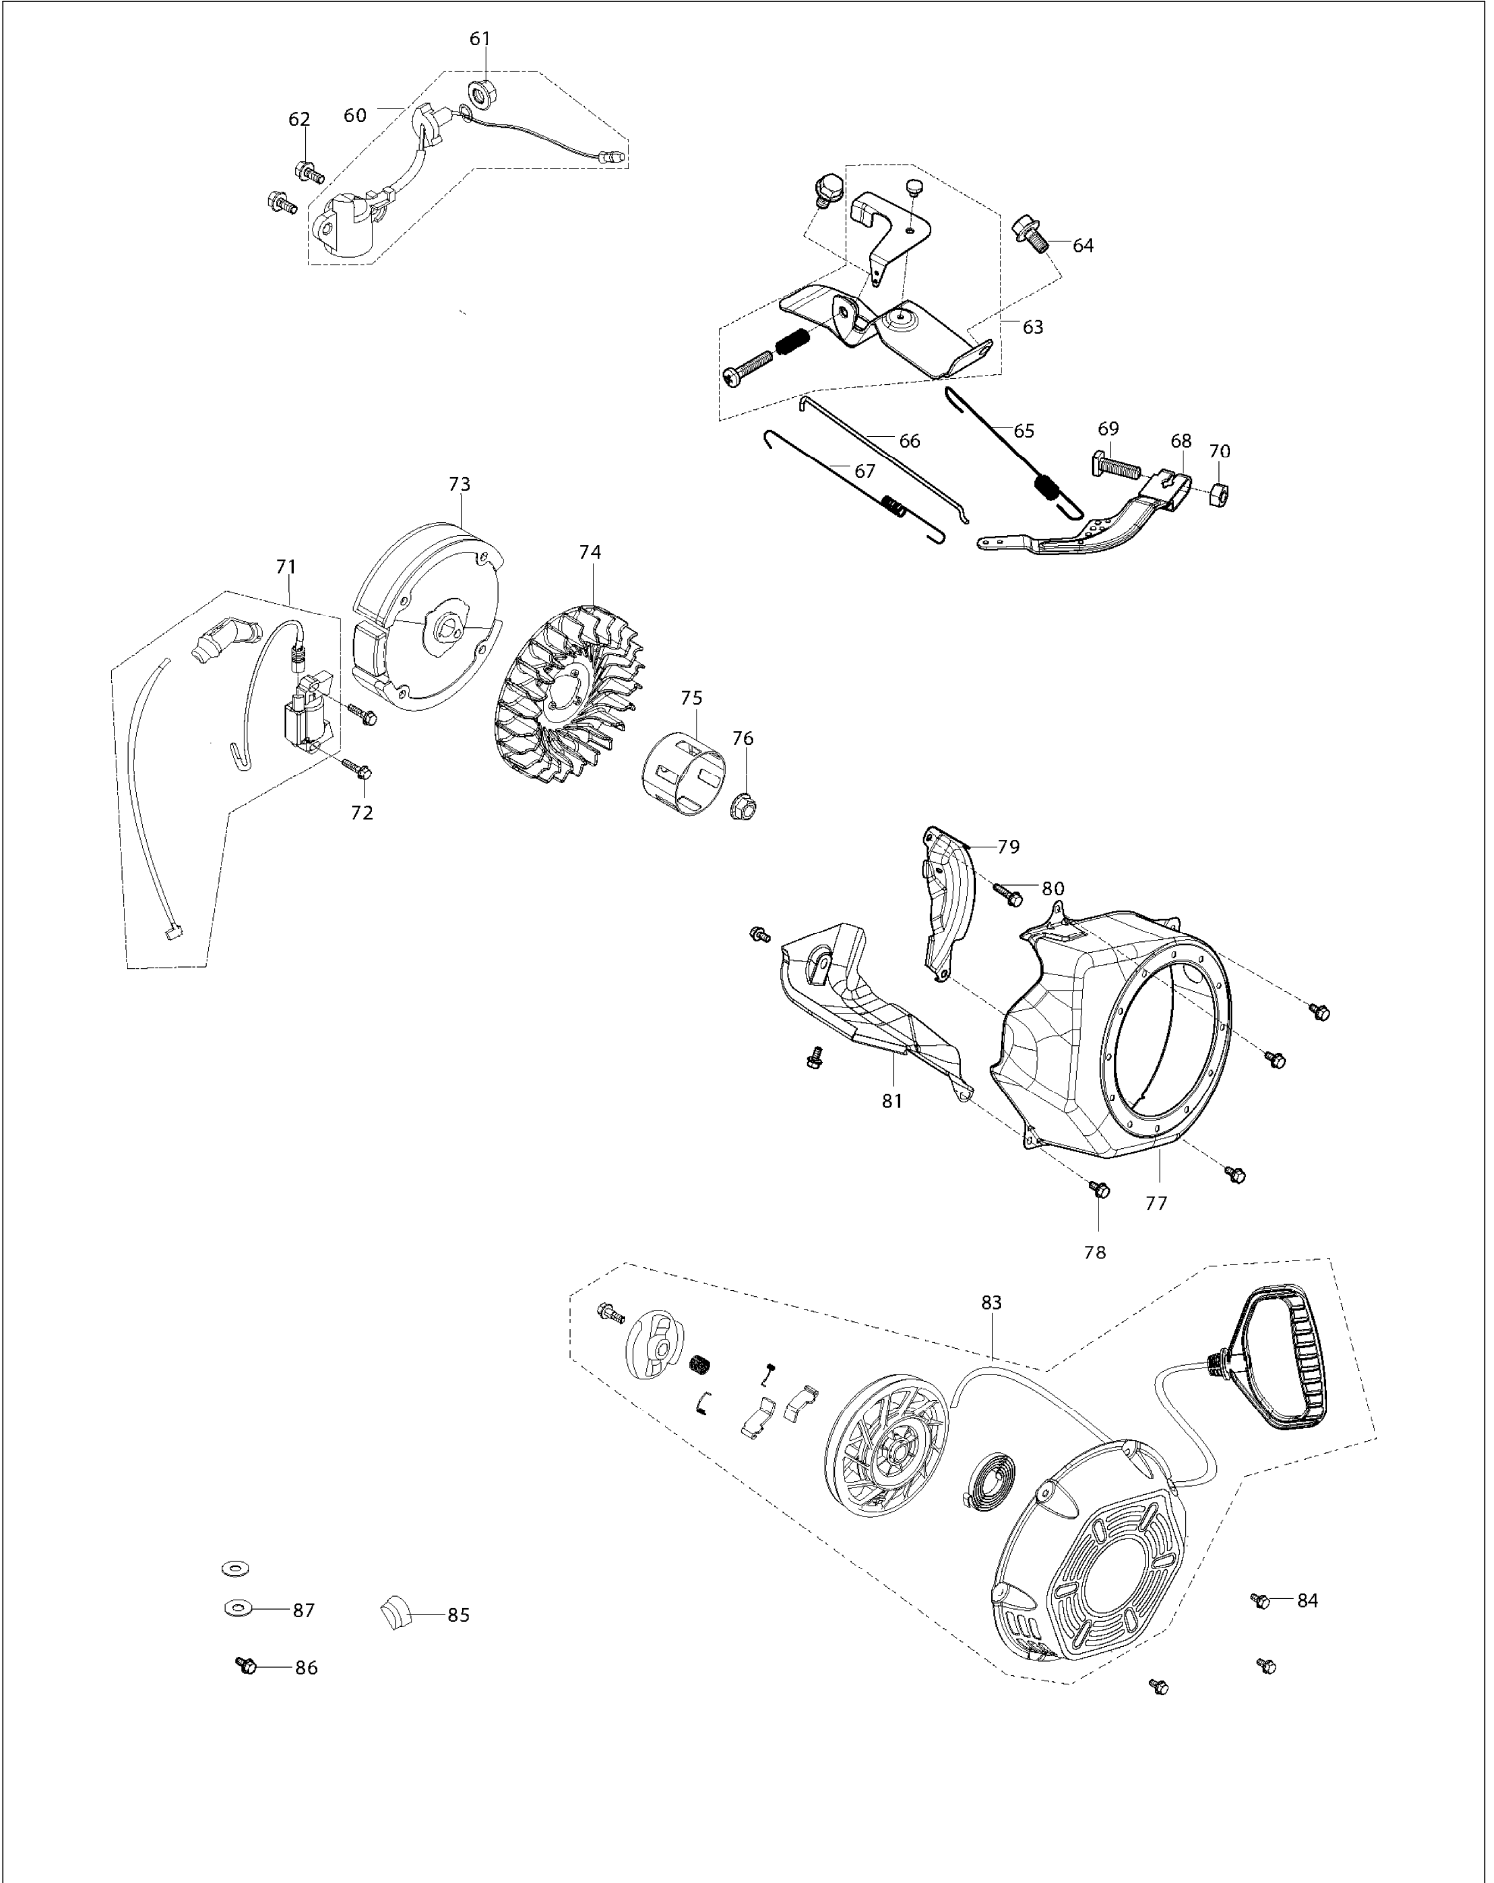

SERVICE DRAWING

MODEL NO. EG2250A