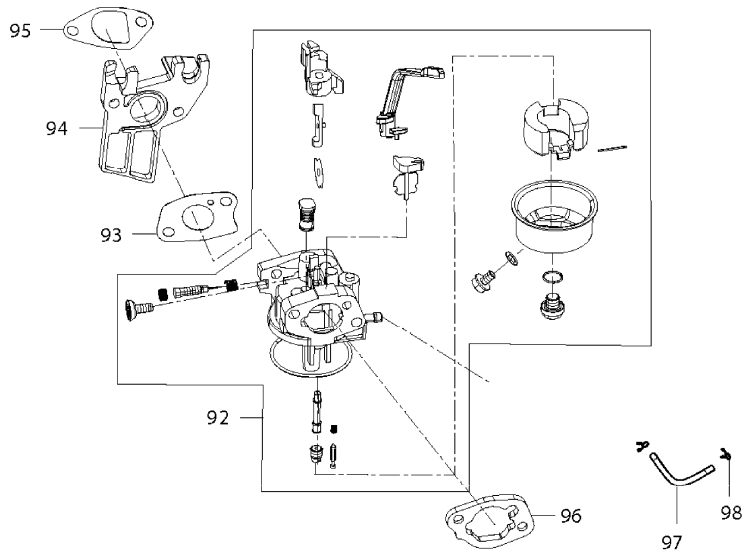

SPARE PARTS LIST

MODEL NO. EG2250A

ITEM	PART NO.	DESCRIPTION	QTY	NOTE
216	YA00000193	WIRE COVER 0.22M	1	
217	YA00000287	CONNECTING WIRE	1	
218	YA00000288	CONNECTING WIRE	1	
219	YA00000289	CONNECTING WIRE	1	
220	YA00000290	CONNECTING WIRE	1	
221	YA00000291	CONNECTING WIRE	1	
222	YA00000292	CONNECTING WIRE	2	
223	YA00000293	CONNECTING WIRE	1	
224	YA00000294	CONNECTING WIRE	1	
225	YA00000295	CONNECTING WIRE	1	
226	YA00000296	CONNECTING WIRE	1	
227	YA00000297	CONNECTING WIRE	1	
228	YA00000298	CONNECTING WIRE	1	
229	YA00000299	CONNECTING WIRE	1	
230	YA00000301	CONNECTING WIRE	1	
231	YA00000302	CONNECTING WIRE	1	
232	YA00000303	CONNECTING WIRE	1	
233	YA00000304	CONNECTING WIRE	1	
234	YA00000305	CONNECTING WIRE	1	
235	YA00000306	CONNECTING WIRE	2	
236	YA00000307	CONNECTING WIRE	2	
239	YA00000201	MALE PLUG TERMINAL BLOCK	1	
240	YA00000200	MOTHER PLUG TERMINAL BLOCK	1	
241	YA00000195	A SMALL CABLE TIE	8	
242	YA00000263	END COVER SHEATH	1	
243	YA00000193	WIRE COVER 0.22M	1	
244	YA00000569	HEAT-SHRINKABLE TUBE0.1M	2	
245	YA00000570	TERMINAL	2	

SERVICE DRAWING

MODEL NO. EG2250A

SERVICE DRAWING

MODEL NO. EG2250A

SERVICE DRAWING

MODEL NO. EG2250A

SERVICE DRAWING

MODEL NO. EG2250A