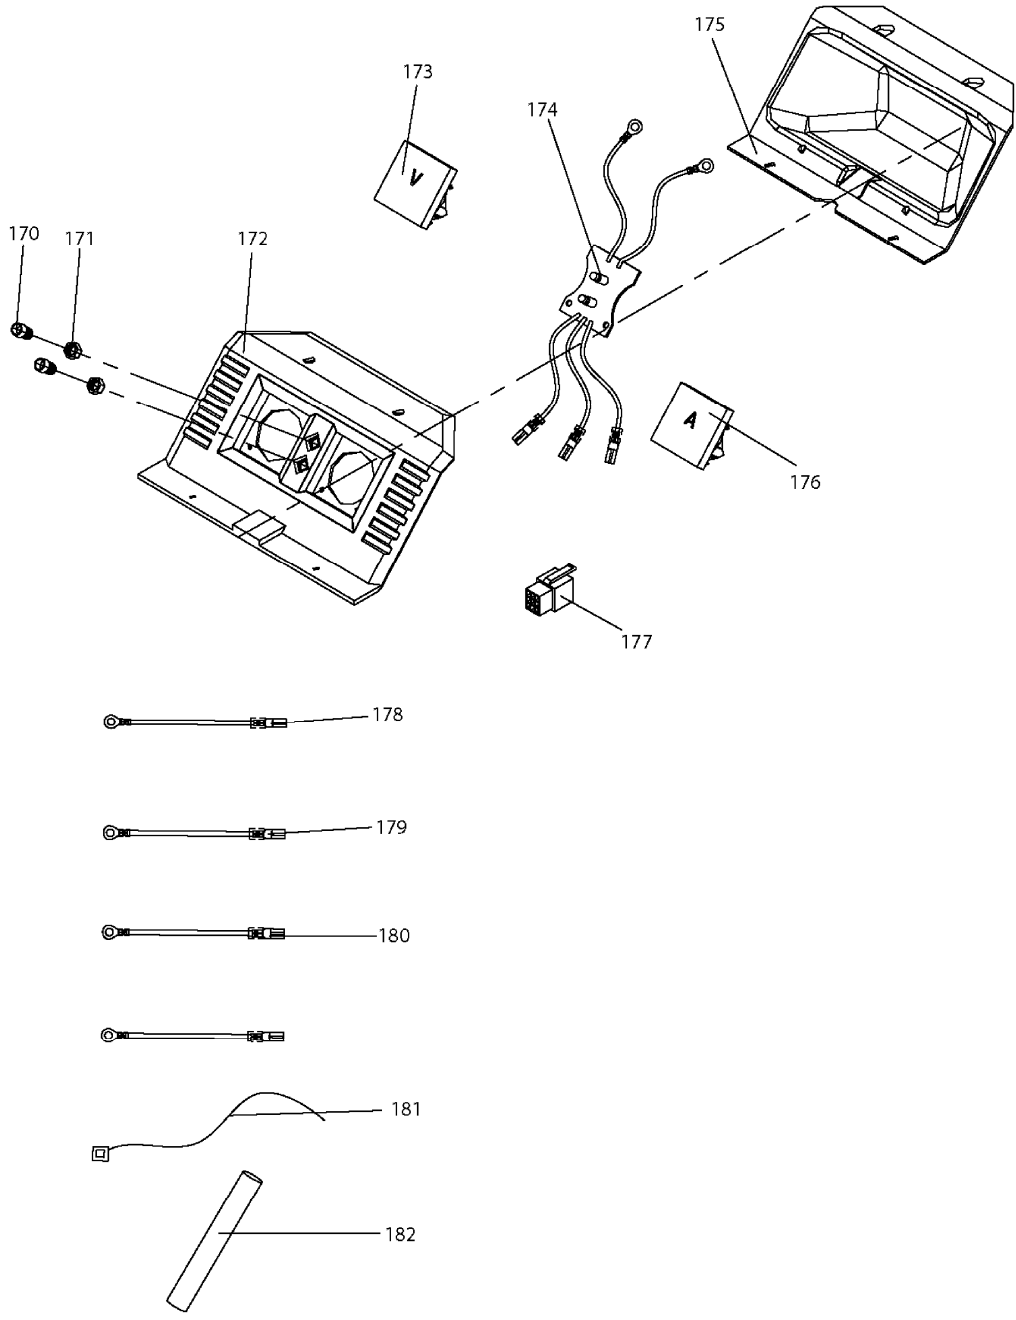

SPARE PARTS LIST

MODEL NO. EG2250A

ITEM	PART NO.	DESCRIPTION	QTY	NOTE
216	YA00000193	WIRE COVER 0.22M	1	
217	YA00000287	CONNECTING WIRE	1	
218	YA00000288	CONNECTING WIRE	1	
219	YA00000289	CONNECTING WIRE	1	
220	YA00000290	CONNECTING WIRE	1	
221	YA00000291	CONNECTING WIRE	1	
222	YA00000292	CONNECTING WIRE	2	
223	YA00000293	CONNECTING WIRE	1	
224	YA00000294	CONNECTING WIRE	1	
225	YA00000295	CONNECTING WIRE	1	
226	YA00000296	CONNECTING WIRE	1	
227	YA00000297	CONNECTING WIRE	1	
228	YA00000298	CONNECTING WIRE	1	
229	YA00000299	CONNECTING WIRE	1	
230	YA00000301	CONNECTING WIRE	1	
231	YA00000302	CONNECTING WIRE	1	
232	YA00000303	CONNECTING WIRE	1	
233	YA00000304	CONNECTING WIRE	1	
234	YA00000305	CONNECTING WIRE	1	
235	YA00000306	CONNECTING WIRE	2	
236	YA00000307	CONNECTING WIRE	2	
239	YA00000201	MALE PLUG TERMINAL BLOCK	1	
240	YA00000200	MOTHER PLUG TERMINAL BLOCK	1	
241	YA00000195	A SMALL CABLE TIE	8	
242	YA00000263	END COVER SHEATH	1	
243	YA00000193	WIRE COVER 0.22M	1	
244	YA00000569	HEAT-SHRINKABLE TUBE0.1M	2	
245	YA00000570	TERMINAL	2	

SERVICE DRAWING

MODEL NO. EG2250A

SERVICE DRAWING

MODEL NO. EG2250A

SERVICE DRAWING

MODEL NO. EG2250A

SERVICE DRAWING

MODEL NO. EG2250A

SERVICE DRAWING

MODEL NO. EG2250A

SERVICE DRAWING

MODEL NO. EG2250A

- 216
- 217
- 218
- 219
- 220
- 221
- 222
- 223
- 224
- 225
- 226
- 227
- 228
- 229
- 230
- 231
- 232
- 233
- 234
- 235
- 236
- 237
- 238
- 239
- 240
- 241
- 242
- 243
- 244
- 245