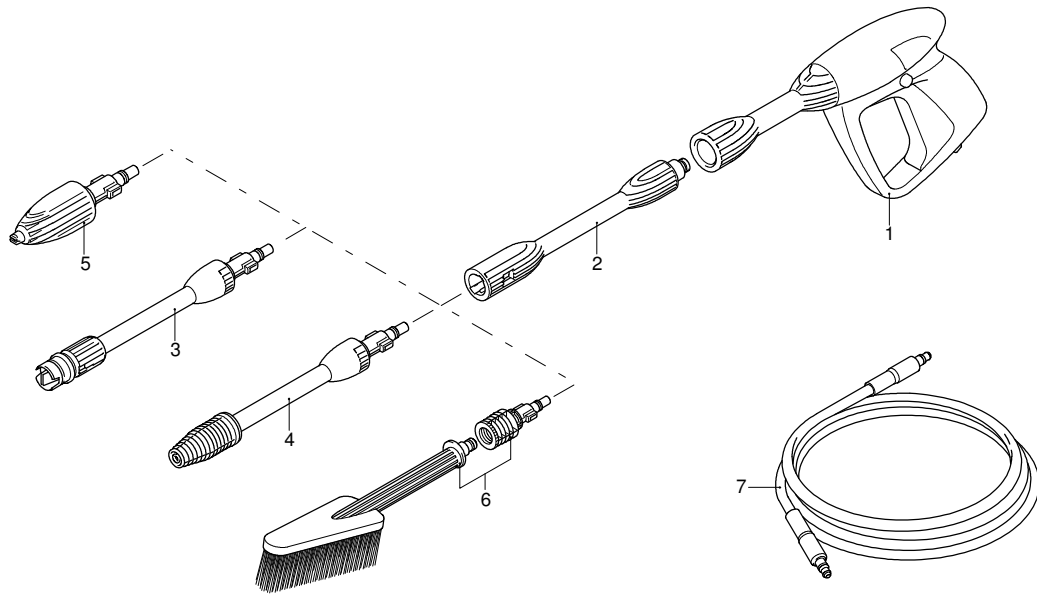

# Model HW 112

Version:

Serial number:

Code: **13044**

07/12/2010

Validity	Pos.	Code	Description	Q
	1	3640240	Green guard	1
	2	3640200	Casing	1
	3	3640220	Handle	1
	4	3640340	Knob	1
	5	3082130	Water coupling kit	1
	6	3640290	Support	1
	7	3640580	Suction kit	1
	8	3640730	Delivery kit	1
	9	3640810	Electric pump assembly	1
	10	3640780	Capacitor	1
	11	3640300	Conveyor	1
	12	3640800	Screw kit	1
	13	3640250	Plate	1
	14	3640260	Plate	1
	15	3640270	Lever	1
	16	3640280	Knob	1
	17	3640760	Wheel	2
	18	3640380	Tank	1
	19	3440720	Filter	1
	20	3640390	Plug	1
	21	3640680	Pipe	1
	22	3640370	Accessories carrier	1
	23	3640230	Handle	1
	24	3640980	Knob	1
	25	3640210	Base	1
	26	3640770	Cable	1
	27	3640790	Switch	1
	28	3320200	Cable gland	1
	29	3640720	TSS kit	1
	30	3640820	Piston + seals kit	1
	31	3640550	Water seal kit	1
	32	3640740	Detergent suction kit	1
	33	3082661	Fitting	1

# Model HW 112

Version:

Serial number:

Code: **13044**

Validity	Pos.	Code	Description	Q
	1	3320152	Gun	1
	2	3320130	Extension	1
	3	3640650	Lance+lance head	1
	4	3320120	Lance+rotopower	1
	5	3640670	Lance head	1
	6	3640950	Fixed brush	1
	7	3640660	High pressure hose	1