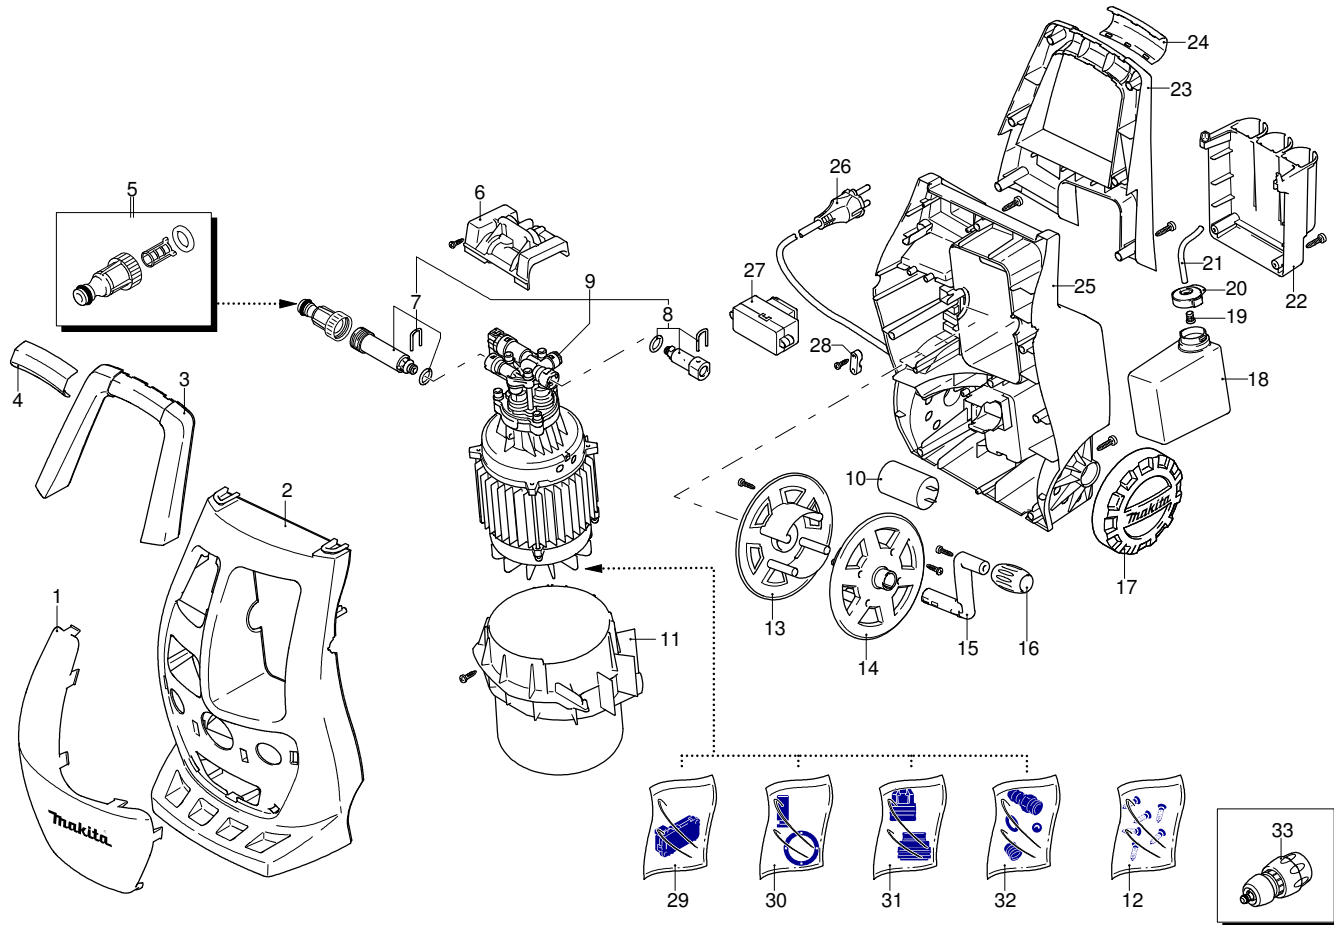

# Model HW 112

Version:

Serial number:

Code: **13044**

07/12/2010

Validity	Pos.	Code	Description	Q
	1	3640240	Green guard	1
	2	3640200	Casing	1
	3	3640220	Handle	1
	4	3640340	Knob	1
	5	3082130	Water coupling kit	1
	6	3640290	Support	1
	7	3640580	Suction kit	1
	8	3640730	Delivery kit	1
	9	3640810	Electric pump assembly	1
	10	3640780	Capacitor	1
	11	3640300	Conveyor	1
	12	3640800	Screw kit	1
	13	3640250	Plate	1
	14	3640260	Plate	1
	15	3640270	Lever	1
	16	3640280	Knob	1
	17	3640760	Wheel	2
	18	3640380	Tank	1
	19	3440720	Filter	1
	20	3640390	Plug	1
	21	3640680	Pipe	1
	22	3640370	Accessories carrier	1
	23	3640230	Handle	1
	24	3640980	Knob	1
	25	3640210	Base	1
	26	3640770	Cable	1
	27	3640790	Switch	1
	28	3320200	Cable gland	1
	29	3640720	TSS kit	1
	30	3640820	Piston + seals kit	1
	31	3640550	Water seal kit	1
	32	3640740	Detergent suction kit	1
	33	3082661	Fitting	1

# Model HW 112

Version:

Serial number:

Code: **13044**

Validity	Pos.	Code	Description	Q
	1	3320152	Gun	1
	2	3320130	Extension	1
	3	3640650	Lance+lance head	1
	4	3320120	Lance+rotopower	1
	5	3640670	Lance head	1
	6	3640950	Fixed brush	1
	7	3640660	High pressure hose	1